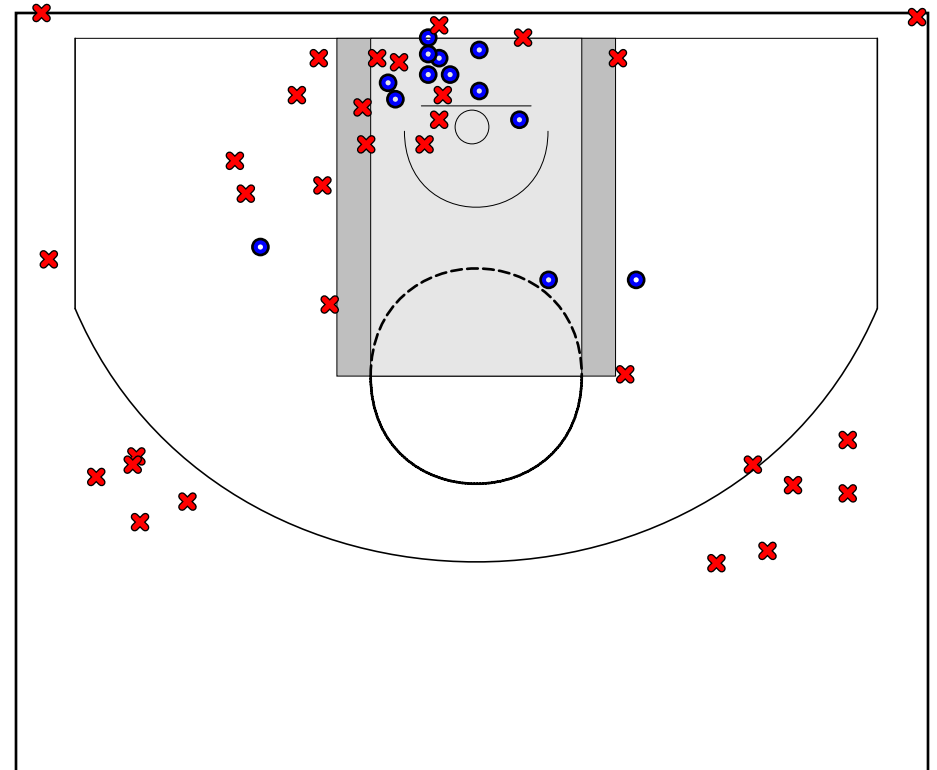

Kentucky Premier