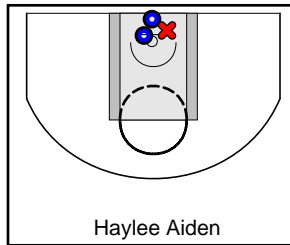

Cal Swish

04/20/2018 Cal Swish at Kentucky Premier (GEYBL)

	1	2	3	4	T
Cal Swish	11	10	7	13	41
Kentucky Premier	18	17	9	9	53

#	Name	G	MIN	FGM	FGA	FG%	2PM	2PA	2P%	3PM	3PA	3P%	FTM	FTA	FT%	OREB	DREB	REB	AST	STL	BLK	DEF	TO	PF	CHG	PM	PTS
0	Izabella Om	1	14	2	7	.286	2	5	.400	0	2	.000	0	0	.000	1	1	2	3	0	0	0	1	0	0	-7	4
10	India Otto	1	9	1	4	.250	1	1	1.000	0	3	.000	1	2	.500	0	1	1	1	0	0	0	0	2	0	6	3
12	McKayla Williams	1	15	1	3	.333	1	2	.500	0	1	.000	0	0	.000	0	1	1	0	0	0	0	4	0	-8	2	
13	Katherine Goostrey	1	15	3	3	1.000	1	1	1.000	2	2	1.000	2	4	.500	3	2	5	3	1	0	0	3	1	0	-3	10
15	Amanda Olinger	1	23	2	8	.250	1	4	.250	1	4	.250	0	0	.000	5	3	8	0	1	1	0	1	3	0	-2	5
22	Peyton Vansoest	1	16	1	2	.500	0	0	.000	1	2	.500	1	2	.500	4	3	7	1	0	0	0	2	1	0	-1	4
23	Jasmine Davis	1	11	0	2	.000	0	2	.000	0	0	.000	0	0	.000	0	2	2	0	0	0	0	1	3	0	-14	0
24	Kiya Dorroh	1	24	1	8	.125	0	3	.000	1	5	.200	0	0	.000	1	3	4	2	1	1	0	2	2	0	-7	3
30	Haylee Aiden	1	12	2	3	.667	2	3	.667	0	0	.000	0	0	.000	0	0	0	0	1	0	0	0	3	0	-12	4
40	Megan Nieto	1	11	0	3	.000	0	1	.000	0	2	.000	0	0	.000	0	1	1	0	0	0	0	1	0	0	-1	0
44	Samiya Terry	1	15	3	4	.750	3	3	1.000	0	1	.000	0	3	.000	0	2	2	0	0	0	0	1	4	0	-11	6
	TEAM	1	0	0	0	.000	0	0	.000	0	0	.000	0	0	.000	0	0	0	0	0	0	0	3	0	0	0	0
	TOTALS	1	32	16	47	.340	11	25	.440	5	22	.227	4	11	.364	14	19	33	10	4	2	0	15	23	0	-12	41