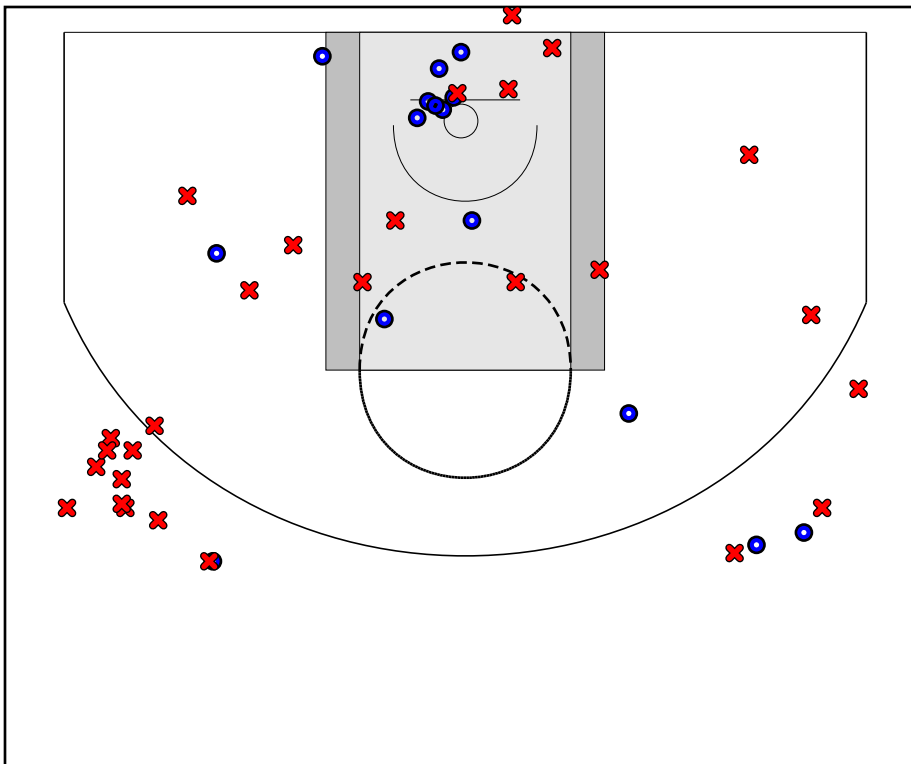

Game Summary Comparison

Statistic	Cal Swish	Kentucky Premier
Points	41	53
<i>Field Goals</i>	16 / 47	14 / 49
<i>2 Point</i>	11 / 25	13 / 35
<i>3 Point</i>	5 / 22	1 / 14
<i>Free Throws</i>	4 / 11	24 / 36
Assists	10	5
Rebounds	33	26
<i>Offensive</i>	14	8
<i>Defensive</i>	19	18
Blocks	2	2
Steals	4	16
Deflections	0	0
Turnovers	15	4
Charges Taken	0	0
Personal Fouls	23	14

Cal Swish