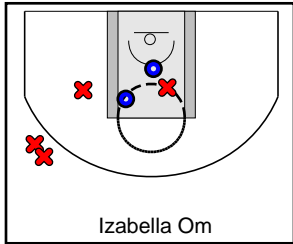

Cal Swish

04/20/2018 Cal Swish at Kentucky Premier (GEYBL)

	1	2	3	4	T
Cal Swish	11	10	7	13	41
Kentucky Premier	18	17	9	9	53

#	Name	G	MIN	FGM	FGA	FG%	2PM	2PA	2P%	3PM	3PA	3P%	FTM	FTA	FT%	OREB	DREB	REB	AST	STL	BLK	DEF	TO	PF	CHG	PM	PTS
0	Izabella Om	1	14	2	7	.286	2	5	.400	0	2	.000	0	0	.000	1	1	2	3	0	0	0	1	0	0	-7	4
10	India Otto	1	9	1	4	.250	1	1	1.000	0	3	.000	1	2	.500	0	1	1	1	0	0	0	0	2	0	6	3
12	McKayla Williams	1	15	1	3	.333	1	2	.500	0	1	.000	0	0	.000	0	1	1	0	0	0	0	4	0	-8	2	
13	Katherine Goostrey	1	15	3	3	1.000	1	1	1.000	2	2	1.000	2	4	.500	3	2	5	3	1	0	0	3	1	0	-3	10
15	Amanda Olinger	1	23	2	8	.250	1	4	.250	1	4	.250	0	0	.000	5	3	8	0	1	1	0	1	3	0	-2	5
22	Peyton Vansoest	1	16	1	2	.500	0	0	.000	1	2	.500	1	2	.500	4	3	7	1	0	0	0	2	1	0	-1	4
23	Jasmine Davis	1	11	0	2	.000	0	2	.000	0	0	.000	0	0	.000	0	2	2	0	0	0	0	1	3	0	-14	0
24	Kiya Dorroh	1	24	1	8	.125	0	3	.000	1	5	.200	0	0	.000	1	3	4	2	1	1	0	2	2	0	-7	3
30	Haylee Aiden	1	12	2	3	.667	2	3	.667	0	0	.000	0	0	.000	0	0	0	0	1	0	0	0	3	0	-12	4
40	Megan Nieto	1	11	0	3	.000	0	1	.000	0	2	.000	0	0	.000	0	1	1	0	0	0	0	1	0	0	-1	0
44	Samiya Terry	1	15	3	4	.750	3	3	1.000	0	1	.000	0	3	.000	0	2	2	0	0	0	0	1	4	0	-11	6
	TEAM	1	0	0	0	.000	0	0	.000	0	0	.000	0	0	.000	0	0	0	0	0	0	0	3	0	0	0	0
	TOTALS	1	32	16	47	.340	11	25	.440	5	22	.227	4	11	.364	14	19	33	10	4	2	0	15	23	0	-12	41