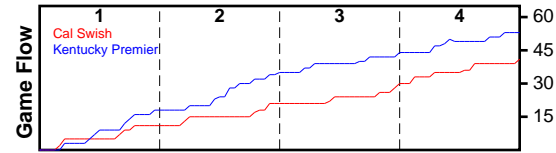

Cal Swish

04/20/2018 Cal Swish at Kentucky Premier (GEYBL)

	1	2	3	4	T
Cal Swish	11	10	7	13	41
Kentucky Premier	18	17	9	9	53

#	Name	G	MIN	FGM	FGA	FG%	2PM	2PA	2P%	3PM	3PA	3P%	FTM	FTA	FT%	OREB	DREB	REB	AST	STL	BLK	DEF	TO	PF	CHG	PM	PTS
0	Izabella Om	1	14	2	7	.286	2	5	.400	0	2	.000	0	0	.000	1	1	2	3	0	0	0	1	0	0	-7	4
10	India Otto	1	9	1	4	.250	1	1	1.000	0	3	.000	1	2	.500	0	1	1	1	0	0	0	0	2	0	6	3
12	McKayla Williams	1	15	1	3	.333	1	2	.500	0	1	.000	0	0	.000	0	1	1	0	0	0	0	4	0	-8	2	
13	Katherine Goostrey	1	15	3	3	1.000	1	1	1.000	2	2	1.000	2	4	.500	3	2	5	3	1	0	0	3	1	0	-3	10
15	Amanda Olinger	1	23	2	8	.250	1	4	.250	1	4	.250	0	0	.000	5	3	8	0	1	1	0	1	3	0	-2	5
22	Peyton Vansoest	1	16	1	2	.500	0	0	.000	1	2	.500	1	2	.500	4	3	7	1	0	0	0	2	1	0	-1	4
23	Jasmine Davis	1	11	0	2	.000	0	2	.000	0	0	.000	0	0	.000	0	2	2	0	0	0	0	1	3	0	-14	0
24	Kiya Dorroh	1	24	1	8	.125	0	3	.000	1	5	.200	0	0	.000	1	3	4	2	1	1	0	2	2	0	-7	3
30	Haylee Aiden	1	12	2	3	.667	2	3	.667	0	0	.000	0	0	.000	0	0	0	0	1	0	0	0	3	0	-12	4
40	Megan Nieto	1	11	0	3	.000	0	1	.000	0	2	.000	0	0	.000	0	1	1	0	0	0	0	1	0	0	-1	0
44	Samiya Terry	1	15	3	4	.750	3	3	1.000	0	1	.000	0	3	.000	0	2	2	0	0	0	0	1	4	0	-11	6
	TEAM	1	0	0	0	.000	0	0	.000	0	0	.000	0	0	.000	0	0	0	0	0	0	0	3	0	0	0	0
	TOTALS	1	32	16	47	.340	11	25	.440	5	22	.227	4	11	.364	14	19	33	10	4	2	0	15	23	0	-12	41