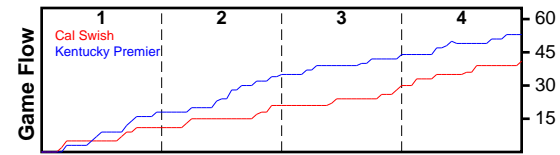

Kentucky Premier

04/20/2018 Cal Swish at Kentucky Premier (GEYBL)

	1	2	3	4	T
Cal Swish	11	10	7	13	41
Kentucky Premier	18	17	9	9	53