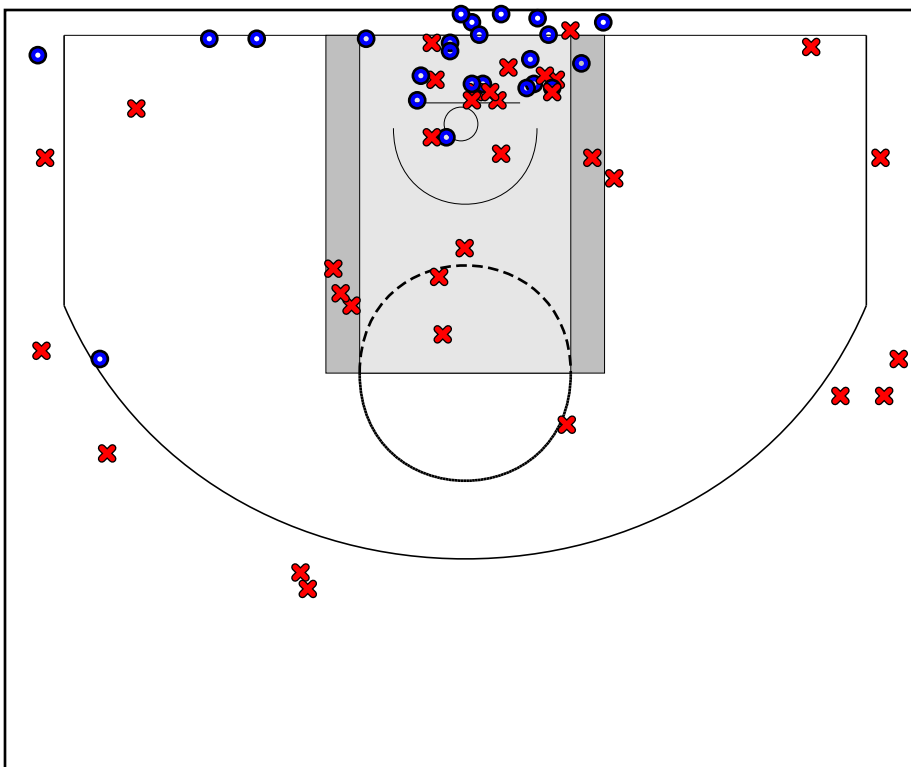

Game Summary Comparison

Statistic	Team Elite	Team Takeover
Points	63	81
<i>Field Goals</i>	25 / 58	29 / 65
<i>2 Point</i>	23 / 47	26 / 54
<i>3 Point</i>	2 / 11	3 / 11
<i>Free Throws</i>	11 / 25	20 / 40
Assists	14	16
Rebounds	33	48
<i>Offensive</i>	11	22
<i>Defensive</i>	22	26
Blocks	1	3
Steals	8	11
Deflections	0	0
Turnovers	21	15
Charges Taken	0	0
Personal Fouls	27	21

Team Elite