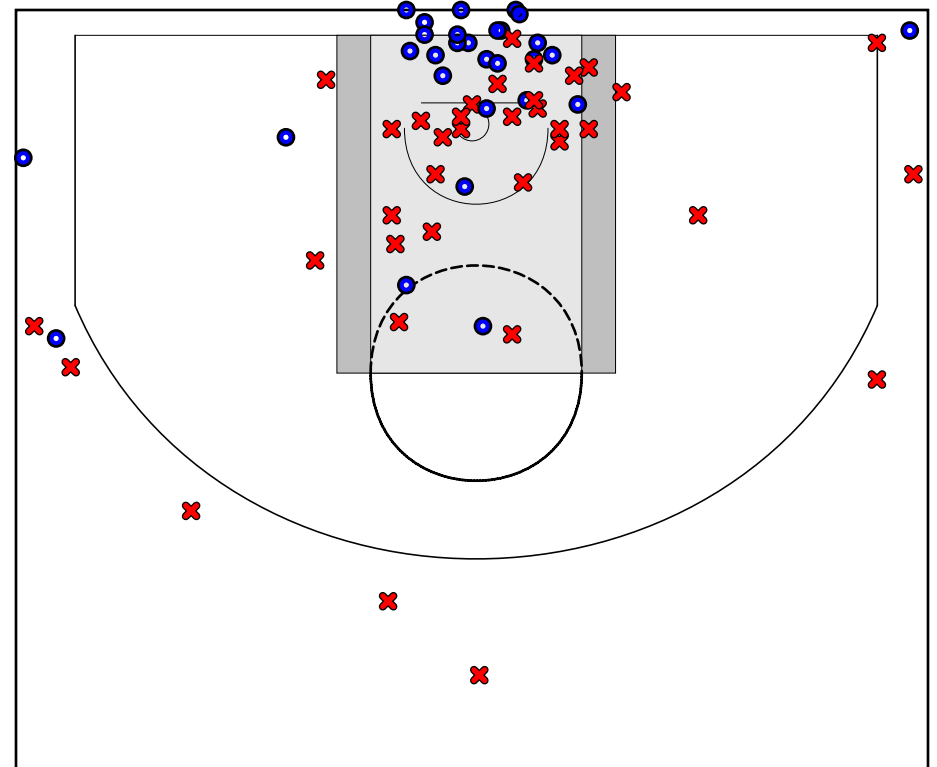

Team Takeover