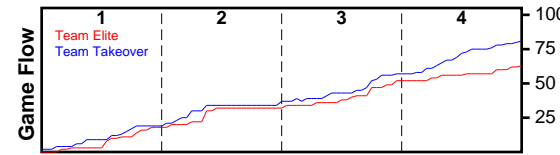

Team Elite

04/20/2018 Team Elite at Team Takeover (GEYBL)

	1	2	3	4	T
Team Elite	18	14	20	11	63
Team Takeover	19	15	23	24	81

#	Name	G	MIN	FGM	FGA	FG%	2PM	2PA	2P%	3PM	3PA	3P%	FTM	FTA	FT%	OREB	DREB	REB	AST	STL	BLK	DEF	TO	PF	CHG	PM	PTS
0	Zamiya Passmore	1	23	4	6	.667	4	6	.667	0	0	.000	1	3	.333	2	3	5	3	1	0	0	3	3	0	-15	9
1	Aniaya Jester	1	24	1	5	.200	0	3	.000	1	2	.500	5	6	.833	0	4	4	3	2	0	0	2	6	0	-16	8
5	Unique Drake	1	19	2	5	.400	2	2	1.000	0	3	.000	0	0	.000	0	0	0	1	2	0	0	1	0	0	-3	4
7	Sydney Johnson	1	3	0	1	.000	0	1	.000	0	0	.000	0	0	.000	0	0	0	0	0	0	0	0	3	0	1	0
11	Kayla McPherson	1	17	3	9	.333	3	4	.750	0	5	.000	0	2	.000	0	0	0	5	1	1	0	4	3	0	-5	6
12	Anaya Cone	1	6	1	2	.500	1	2	.500	0	0	.000	0	0	.000	1	1	2	0	0	0	0	1	1	0	1	2
13	Jordan Isaacs	1	28	6	12	.500	6	12	.500	0	0	.000	3	9	.333	3	5	8	0	0	0	0	6	2	0	-16	15
15	Megan Kent	1	9	0	1	.000	0	1	.000	0	0	.000	0	0	.000	0	0	0	1	0	0	0	1	2	0	-7	0
24	Jonnise Poole	0	0	0	0	.000	0	0	.000	0	0	.000	0	0	.000	0	0	0	0	0	0	0	0	0	0	0	0
32	Kimia Carter	1	10	4	7	.571	3	6	.500	1	1	1.000	2	2	1.000	4	3	7	0	1	0	0	1	1	0	-4	11
33	Milan Robinson	1	11	0	2	.000	0	2	.000	0	0	.000	0	0	.000	0	1	1	0	0	0	0	0	2	0	-5	0
35	Javyn Nicholson	1	16	4	8	.500	4	8	.500	0	0	.000	0	3	.000	1	5	6	1	1	0	0	2	4	0	-16	8
	TEAM	0	0	0	0	.000	0	0	.000	0	0	.000	0	0	.000	0	0	0	0	0	0	0	0	0	0	0	0
	TOTALS	1	32	25	58	.431	23	47	.489	2	11	.182	11	25	.440	11	22	33	14	8	1	0	21	27	0	-18	63