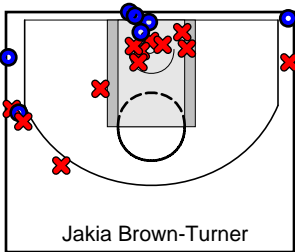

#	Name	G	MIN	FGM	FGA	FG%	2PM	2PA	2P%	3PM	3PA	3P%	FTM	FTA	FT%	OREB	DREB	REB	AST	STL	BLK	DEF	TO	PF	CHG	PM	PTS
1	Mir McLean	1	24	5	7	.714	5	7	.714	0	0	.000	5	8	.625	3	3	6	2	1	0	0	5	2	0	15	15
2	Lauren Park-Lane	1	17	0	3	.000	0	2	.000	0	1	.000	1	2	.500	1	0	1	4	4	0	0	1	1	0	0	1
3	Iyanna Warren	1	10	2	2	1.000	2	2	1.000	0	0	.000	1	2	.500	0	0	0	1	1	0	0	1	1	0	-1	5
5	Jessica Booth	1	17	0	3	.000	0	3	.000	0	0	.000	1	4	.250	0	0	0	1	0	0	0	2	3	0	12	1
10	Angel Reese	1	25	7	11	.636	7	10	.700	0	1	.000	4	8	.500	11	9	20	4	2	1	0	1	2	0	18	18
11	Rayniah Walker	1	9	1	3	.333	1	3	.333	0	0	.000	2	4	.500	2	2	4	2	0	0	0	1	4	0	2	4
12	Jakia Brown-Turner	1	28	7	19	.368	4	12	.333	3	7	.429	3	4	.750	3	5	8	1	1	1	0	3	1	0	15	20
20	Jayla James	1	13	3	10	.300	3	8	.375	0	2	.000	1	2	.500	0	3	3	0	0	0	0	1	5	0	11	7
24	Madison Scott	1	22	4	7	.571	4	7	.571	0	0	.000	2	6	.333	2	4	6	1	2	1	0	0	2	0	13	10
34	Dainajoy McFarlane	0	0	0	0	.000	0	0	.000	0	0	.000	0	0	.000	0	0	0	0	0	0	0	0	0	0	0	0
	TEAM	0	0	0	0	.000	0	0	.000	0	0	.000	0	0	.000	0	0	0	0	0	0	0	0	0	0	0	0
	TOTALS	1	32	29	65	.446	26	54	.481	3	11	.273	20	40	.500	22	26	48	16	11	3	0	15	21	0	18	81