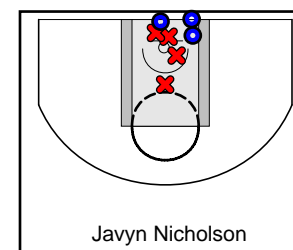

Team Elite

04/20/2018 Team Elite at Team Takeover (GEYBL)

	1	2	3	4	T
Team Elite	18	14	20	11	63
Team Takeover	19	15	23	24	81

#	Name	G	MIN	FGM	FGA	FG%	2PM	2PA	2P%	3PM	3PA	3P%	FTM	FTA	FT%	OREB	DREB	REB	AST	STL	BLK	DEF	TO	PF	CHG	PM	PTS
0	Zamiya Passmore	1	23	4	6	.667	4	6	.667	0	0	.000	1	3	.333	2	3	5	3	1	0	0	3	3	0	-15	9
1	Aniaya Jester	1	24	1	5	.200	0	3	.000	1	2	.500	5	6	.833	0	4	4	3	2	0	0	2	6	0	-16	8
5	Unique Drake	1	19	2	5	.400	2	2	1.000	0	3	.000	0	0	.000	0	0	0	1	2	0	0	1	0	0	-3	4
7	Sydney Johnson	1	3	0	1	.000	0	1	.000	0	0	.000	0	0	.000	0	0	0	0	0	0	0	0	3	0	1	0
11	Kayla McPherson	1	17	3	9	.333	3	4	.750	0	5	.000	0	2	.000	0	0	0	5	1	1	0	4	3	0	-5	6
12	Anaya Cone	1	6	1	2	.500	1	2	.500	0	0	.000	0	0	.000	1	1	2	0	0	0	0	1	1	0	1	2
13	Jordan Isaacs	1	28	6	12	.500	6	12	.500	0	0	.000	3	9	.333	3	5	8	0	0	0	0	6	2	0	-16	15
15	Megan Kent	1	9	0	1	.000	0	1	.000	0	0	.000	0	0	.000	0	0	0	1	0	0	0	1	2	0	-7	0
24	Jonnise Poole	0	0	0	0	.000	0	0	.000	0	0	.000	0	0	.000	0	0	0	0	0	0	0	0	0	0	0	0
32	Kimia Carter	1	10	4	7	.571	3	6	.500	1	1	1.000	2	2	1.000	4	3	7	0	1	0	0	1	1	0	-4	11
33	Milan Robinson	1	11	0	2	.000	0	2	.000	0	0	.000	0	0	.000	0	1	1	0	0	0	0	0	2	0	-5	0
35	Javyn Nicholson	1	16	4	8	.500	4	8	.500	0	0	.000	0	3	.000	1	5	6	1	1	0	0	2	4	0	-16	8
	TEAM	0	0	0	0	.000	0	0	.000	0	0	.000	0	0	.000	0	0	0	0	0	0	0	0	0	0	0	0
	TOTALS	1	32	25	58	.431	23	47	.489	2	11	.182	11	25	.440	11	22	33	14	8	1	0	21	27	0	-18	63