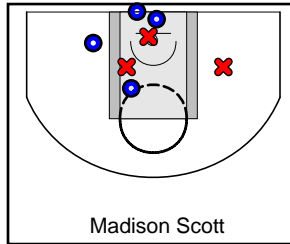

#	Name	G	MIN	FGM	FGA	FG%	2PM	2PA	2P%	3PM	3PA	3P%	FTM	FTA	FT%	OREB	DREB	REB	AST	STL	BLK	DEF	TO	PF	CHG	PM	PTS
1	Mir McLean	1	24	5	7	.714	5	7	.714	0	0	.000	5	8	.625	3	3	6	2	1	0	0	5	2	0	15	15
2	Lauren Park-Lane	1	17	0	3	.000	0	2	.000	0	1	.000	1	2	.500	1	0	1	4	4	0	0	1	1	0	0	1
3	Iyanna Warren	1	10	2	2	1.000	2	2	1.000	0	0	.000	1	2	.500	0	0	0	1	1	0	0	1	1	0	-1	5
5	Jessica Booth	1	17	0	3	.000	0	3	.000	0	0	.000	1	4	.250	0	0	0	1	0	0	0	2	3	0	12	1
10	Angel Reese	1	25	7	11	.636	7	10	.700	0	1	.000	4	8	.500	11	9	20	4	2	1	0	1	2	0	18	18
11	Rayniah Walker	1	9	1	3	.333	1	3	.333	0	0	.000	2	4	.500	2	2	4	2	0	0	0	1	4	0	2	4
12	Jakia Brown-Turner	1	28	7	19	.368	4	12	.333	3	7	.429	3	4	.750	3	5	8	1	1	1	0	3	1	0	15	20
20	Jayla James	1	13	3	10	.300	3	8	.375	0	2	.000	1	2	.500	0	3	3	0	0	0	0	1	5	0	11	7
24	Madison Scott	1	22	4	7	.571	4	7	.571	0	0	.000	2	6	.333	2	4	6	1	2	1	0	0	2	0	13	10
34	Dainajoy McFarlane	0	0	0	0	.000	0	0	.000	0	0	.000	0	0	.000	0	0	0	0	0	0	0	0	0	0	0	0
	TEAM	0	0	0	0	.000	0	0	.000	0	0	.000	0	0	.000	0	0	0	0	0	0	0	0	0	0	0	0
	TOTALS	1	32	29	65	.446	26	54	.481	3	11	.273	20	40	.500	22	26	48	16	11	3	0	15	21	0	18	81