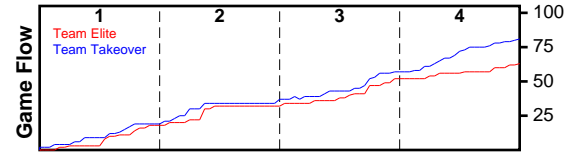

Team Takeover

04/20/2018 Team Elite at Team Takeover (GEYBL)

	1	2	3	4	T
Team Elite	18	14	20	11	63
Team Takeover	19	15	23	24	81