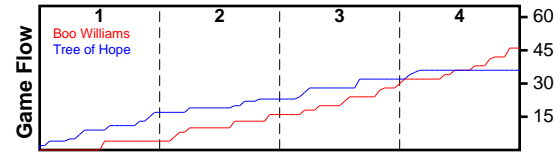

Tree of Hope

04/20/2018 Boo Williams at Tree of Hope (GEYBL)

	1	2	3	4	T
Boo Williams	4	12	14	16	46
Tree of Hope	17	6	9	4	36