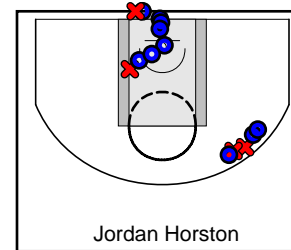

#	Name	G	MIN	FGM	FGA	FG%	2PM	2PA	2P%	3PM	3PA	3P%	FTM	FTA	FT%	OREB	DREB	REB	AST	STL	BLK	DEF	TO	PF	CHG	PM	PTS	
0	Alexandria Hamilton	1	9	0	0	.000	0	0	.000	0	0	.000	0	0	.000	0	0	0	0	0	0	0	0	0	0	2	0	
1	Dominique Camp	1	2	1	1	1.000	1	1	1.000	0	0	.000	1	1	1.000	0	0	0	0	1	0	0	0	0	0	0	3	3
2	Sommer Pitzer	1	13	2	3	.667	2	3	.667	0	0	.000	1	2	.500	0	1	1	0	1	0	0	1	3	0	-2	5	
5	Alexia Smith	1	25	4	10	.400	4	8	.500	0	2	.000	1	1	1.000	2	4	6	3	2	0	0	2	1	0	18	9	
10	Constance Chaplin	1	6	0	1	.000	0	1	.000	0	0	.000	0	0	.000	0	1	1	0	0	0	0	2	1	0	0	0	
11	Edyn Battle	1	13	1	6	.167	1	4	.250	0	2	.000	1	2	.500	0	0	0	1	0	0	0	0	1	0	6	3	
12	Maliya Perry	1	21	0	2	.000	0	0	.000	0	2	.000	2	2	1.000	1	3	4	3	0	0	0	0	5	0	22	2	
20	Tianna Austin	1	4	0	3	.000	0	3	.000	0	0	.000	0	0	.000	1	0	1	1	0	0	0	0	1	0	1	0	
21	Obianuju Ezedudu	1	22	2	5	.400	2	5	.400	0	0	.000	4	4	1.000	1	4	5	0	1	1	0	0	1	0	15	8	
22	Kennedi Myles	1	22	4	6	.667	3	5	.600	1	1	1.000	1	3	.333	1	2	3	0	2	0	0	1	4	0	9	10	
23	Jordan Horston	1	28	10	14	.714	7	9	.778	3	5	.600	3	4	.750	3	8	11	4	4	1	2	0	3	0	30	26	
	TEAM	1	0	0	0	.000	0	0	.000	0	0	.000	0	0	.000	0	1	1	0	0	0	0	4	0	0	0	0	
	TOTALS	1	32	24	51	.471	20	39	.513	4	12	.333	14	19	.737	9	24	33	12	11	2	2	10	20	0	21	66