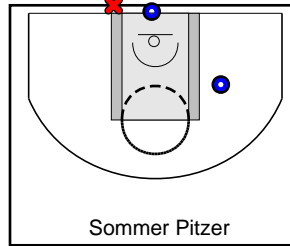

#	Name	G	MIN	FGM	FGA	FG%	2PM	2PA	2P%	3PM	3PA	3P%	FTM	FTA	FT%	OREB	DREB	REB	AST	STL	BLK	DEF	TO	PF	CHG	PM	PTS	
0	Alexandria Hamilton	1	9	0	0	.000	0	0	.000	0	0	.000	0	0	.000	0	0	0	0	0	0	0	0	0	0	2	0	
1	Dominique Camp	1	2	1	1	1.000	1	1	1.000	0	0	.000	1	1	1.000	0	0	0	0	1	0	0	0	0	0	0	3	3
2	Sommer Pitzer	1	13	2	3	.667	2	3	.667	0	0	.000	1	2	.500	0	1	1	0	1	0	0	1	3	0	-2	5	
5	Alexia Smith	1	25	4	10	.400	4	8	.500	0	2	.000	1	1	1.000	2	4	6	3	2	0	0	2	1	0	18	9	
10	Constance Chaplin	1	6	0	1	.000	0	1	.000	0	0	.000	0	0	.000	0	1	1	0	0	0	0	2	1	0	0	0	
11	Edyn Battle	1	13	1	6	.167	1	4	.250	0	2	.000	1	2	.500	0	0	0	1	0	0	0	0	1	0	6	3	
12	Maliya Perry	1	21	0	2	.000	0	0	.000	0	2	.000	2	2	1.000	1	3	4	3	0	0	0	0	5	0	22	2	
20	Tianna Austin	1	4	0	3	.000	0	3	.000	0	0	.000	0	0	.000	1	0	1	1	0	0	0	0	1	0	1	0	
21	Obianuju Ezedudu	1	22	2	5	.400	2	5	.400	0	0	.000	4	4	1.000	1	4	5	0	1	1	0	0	1	0	15	8	
22	Kennedi Myles	1	22	4	6	.667	3	5	.600	1	1	1.000	1	3	.333	1	2	3	0	2	0	0	1	4	0	9	10	
23	Jordan Horston	1	28	10	14	.714	7	9	.778	3	5	.600	3	4	.750	3	8	11	4	4	1	2	0	3	0	30	26	
	TEAM	1	0	0	0	.000	0	0	.000	0	0	.000	0	0	.000	0	1	1	0	0	0	0	4	0	0	0	0	
	TOTALS	1	32	24	51	.471	20	39	.513	4	12	.333	14	19	.737	9	24	33	12	11	2	2	10	20	0	21	66