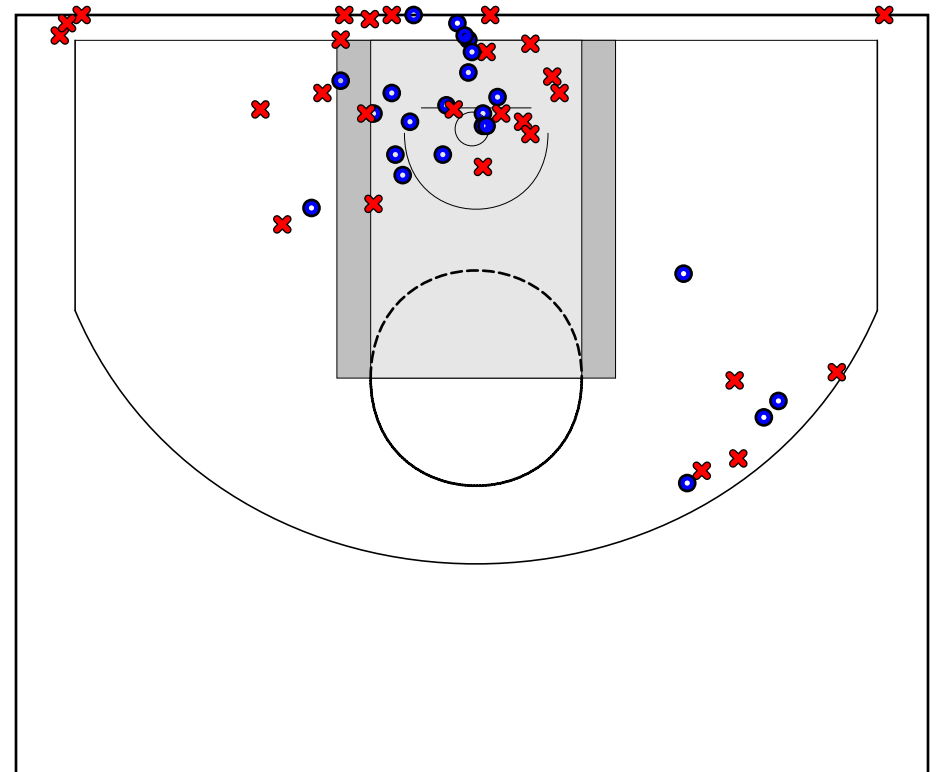

Game Summary Comparison

Statistic	Kentucky Premier	All Ohio
Points	45	66
<i>Field Goals</i>	14 / 43	24 / 51
<i>2 Point</i>	12 / 31	20 / 39
<i>3 Point</i>	2 / 12	4 / 12
<i>Free Throws</i>	15 / 29	14 / 19
Assists	7	12
Rebounds	29	33
<i>Offensive</i>	7	9
<i>Defensive</i>	22	24
Blocks	0	2
Steals	7	11
Deflections	1	2
Turnovers	12	10
Charges Taken	0	0
Personal Fouls	15	20

All Ohio