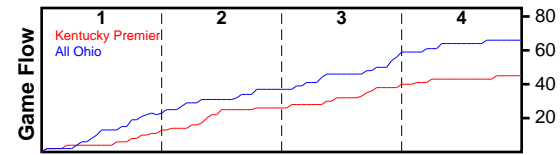

# Kentucky Premier

04/20/2018 Kentucky Premier at All Ohio (GEYBL)

	1	2	3	4	T
Kentucky Premier	13	13	12	7	45
All Ohio	23	14	19	10	66

#	Name	G	MIN	FGM	FGA	FG%	2PM	2PA	2P%	3PM	3PA	3P%	FTM	FTA	FT%	OREB	DREB	REB	AST	STL	BLK	DEF	TO	PF	CHG	PM	PTS
3	Kennedy Igo	1	10	0	0	.000	0	0	.000	0	0	.000	2	3	.667	0	1	1	0	0	0	0	4	1	0	-4	2
4	Joelle Johnson	1	15	1	2	.500	1	2	.500	0	0	.000	4	6	.667	0	3	3	2	2	0	0	0	0	0	-6	6
5	Ashlee Harris	1	17	3	6	.500	3	5	.600	0	1	.000	0	1	.000	0	1	1	0	0	0	0	0	0	0	-12	6
11	Maaliya Owens	1	9	1	2	.500	1	1	1.000	0	1	.000	0	1	.000	0	2	2	0	0	0	0	0	2	0	-7	2
12	Jillian Hayes	1	13	0	1	.000	0	0	.000	0	1	.000	1	2	.500	1	2	3	1	0	0	0	1	1	0	-14	1
14	Courtney Hurst	1	17	2	5	.400	0	0	.000	2	5	.400	0	0	.000	0	0	0	1	1	0	0	0	2	0	-9	6
15	Lauren Schwartz	1	13	1	2	.500	1	2	.500	0	0	.000	0	0	.000	1	0	1	1	1	0	0	1	2	0	-15	2
21	Kaiya Wynn	1	12	1	7	.143	1	7	.143	0	0	.000	0	2	.000	1	0	1	0	0	0	0	2	1	0	-15	2
22	Kristen Clemons	1	10	0	0	.000	0	0	.000	0	0	.000	1	2	.500	0	3	3	0	0	0	0	1	1	0	-2	1
23	Maddie Scherr	1	12	0	1	.000	0	1	.000	0	0	.000	1	2	.500	0	0	0	1	0	0	1	1	2	0	-8	1
25	Erin Toller	0	0	0	0	.000	0	0	.000	0	0	.000	0	0	.000	0	0	0	0	0	0	0	0	0	0	0	0
32	Emma King	1	18	2	9	.222	2	5	.400	0	4	.000	2	4	.500	0	2	2	0	1	0	0	1	1	0	0	6
34	Cameron Browning	1	19	3	8	.375	3	8	.375	0	0	.000	4	6	.667	3	5	8	1	2	0	0	0	2	0	-13	10
	TEAM	1	0	0	0	.000	0	0	.000	0	0	.000	0	0	.000	1	3	4	0	0	0	0	1	0	0	0	0
	<b>TOTALS</b>	<b>1</b>	<b>32</b>	<b>14</b>	<b>43</b>	<b>.326</b>	<b>12</b>	<b>31</b>	<b>.387</b>	<b>2</b>	<b>12</b>	<b>.167</b>	<b>15</b>	<b>29</b>	<b>.517</b>	<b>7</b>	<b>22</b>	<b>29</b>	<b>7</b>	<b>7</b>	<b>0</b>	<b>1</b>	<b>12</b>	<b>15</b>	<b>0</b>	<b>-21</b>	<b>45</b>