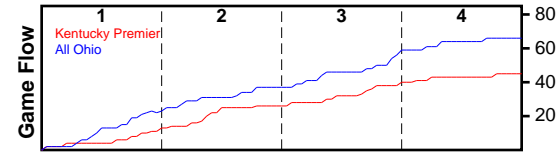

All Ohio

04/20/2018 Kentucky Premier at All Ohio (GEYBL)

	1	2	3	4	T
Kentucky Premier	13	13	12	7	45
All Ohio	23	14	19	10	66