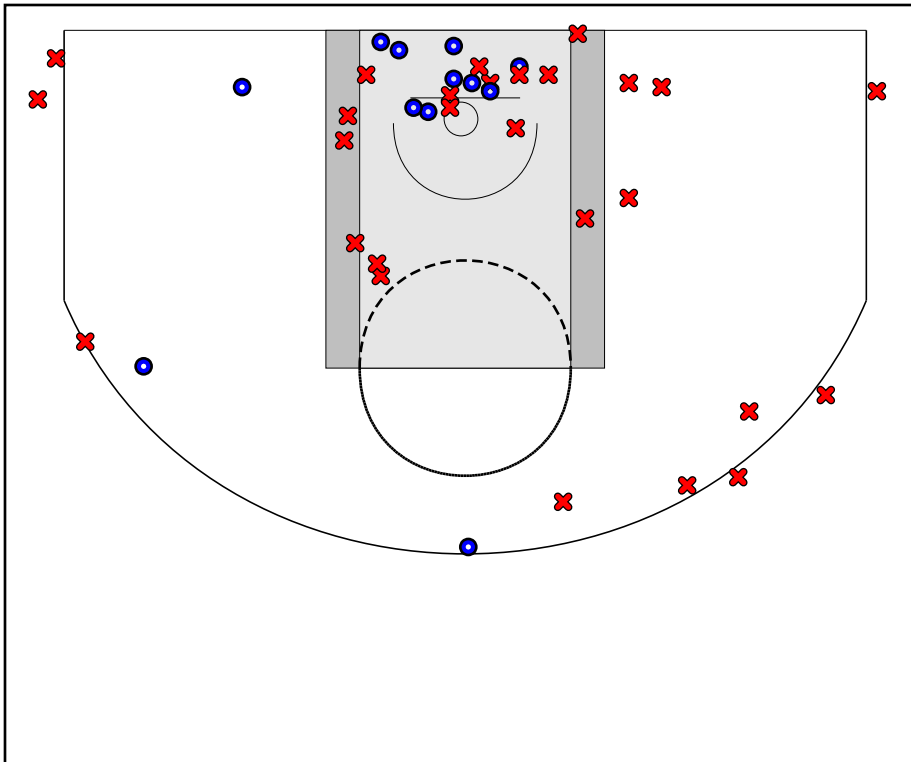

Game Summary Comparison

Statistic	Kentucky Premier	All Ohio
Points	45	66
<i>Field Goals</i>	14 / 43	24 / 51
<i>2 Point</i>	12 / 31	20 / 39
<i>3 Point</i>	2 / 12	4 / 12
<i>Free Throws</i>	15 / 29	14 / 19
Assists	7	12
Rebounds	29	33
<i>Offensive</i>	7	9
<i>Defensive</i>	22	24
Blocks	0	2
Steals	7	11
Deflections	1	2
Turnovers	12	10
Charges Taken	0	0
Personal Fouls	15	20

Kentucky Premier