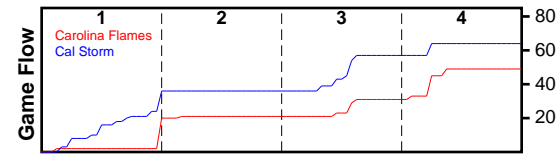

Carolina Flames

04/20/2018 Carolina Flames at Cal Storm (GEYBL)

	1	2	3	4	T
Carolina Flames	20	1	10	18	49
Cal Storm	36	0	21	7	64

#	Name	G	MIN	FGM	FGA	FG%	2PM	2PA	2P%	3PM	3PA	3P%	FTM	FTA	FT%	OREB	DREB	REB	AST	STL	BLK	DEF	TO	PF	CHG	PM	PTS
0	Levossie Taylor	0	0	0	0	.000	0	0	.000	0	0	.000	0	0	.000	0	0	0	0	0	0	0	0	0	0	0	0
2	Kendal Moore	1	32	5	9	.556	2	6	.333	3	3	1.000	5	6	.833	2	2	4	4	2	0	0	4	3	0	-10	18
3	Jada Peebles	1	25	1	7	.143	1	5	.200	0	2	.000	0	0	.000	1	0	1	0	0	0	0	1	0	0	-7	2
10	Anaia Hoard	1	18	0	1	.000	0	1	.000	0	0	.000	0	0	.000	0	4	4	1	0	1	0	3	1	0	-14	0
13	Teonni Key	1	10	2	7	.286	2	6	.333	0	1	.000	0	4	.000	3	0	3	0	0	0	0	0	4	0	-7	4
15	Ciara Moore	0	0	0	0	.000	0	0	.000	0	0	.000	0	0	.000	0	0	0	0	0	0	0	0	0	0	0	0
21	Nya Mitchels	1	18	0	1	.000	0	1	.000	0	0	.000	0	3	.000	0	4	4	0	0	0	0	0	0	0	0	0
22	Saniya Rivers	1	26	2	9	.222	1	4	.250	1	5	.200	0	2	.000	2	1	3	1	0	0	0	5	3	0	-17	5
23	Tamari Key	1	7	2	3	.667	2	3	.667	0	0	.000	2	2	1.000	2	4	6	0	0	2	0	1	1	0	1	6
31	Anya Poole	1	12	1	2	.500	1	2	.500	0	0	.000	0	0	.000	0	3	3	0	1	0	0	0	3	0	-9	2
32	Alexandria Scruggs	1	17	3	9	.333	1	5	.200	2	4	.500	4	4	1.000	2	4	6	3	3	0	0	0	2	0	-8	12
	TEAM	0	0	0	0	.000	0	0	.000	0	0	.000	0	0	.000	0	0	0	0	0	0	0	0	0	0	0	0
	TOTALS	1	32	16	48	.333	10	33	.303	6	15	.400	11	21	.524	12	22	34	9	6	3	0	13	18	0	-15	49