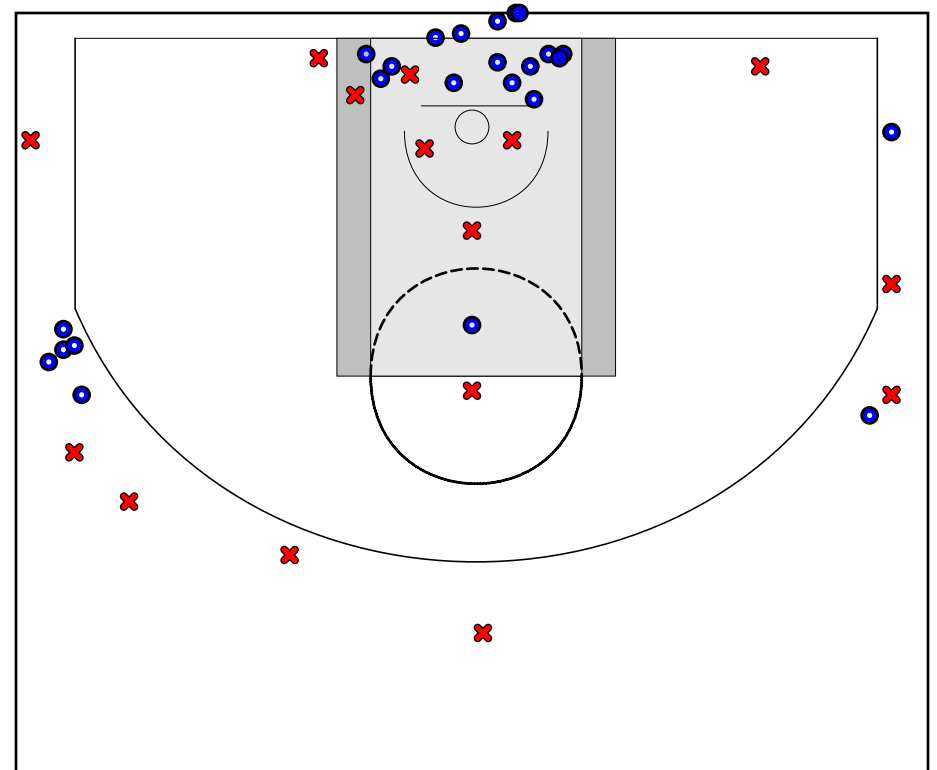

Game Summary Comparison

Statistic	New England Crusaders	Cal Stars
Points	42	71
<i>Field Goals</i>	16 / 46	25 / 40
2 Point	10 / 32	18 / 26
3 Point	6 / 14	7 / 14
<i>Free Throws</i>	4 / 7	14 / 25
Assists	7	19
Rebounds	25	23
Offensive	11	5
Defensive	14	18
Blocks	0	6
Steals	8	10
Deflections	0	0
Turnovers	23	16
Charges Taken	0	0
Personal Fouls	24	15

Cal Stars