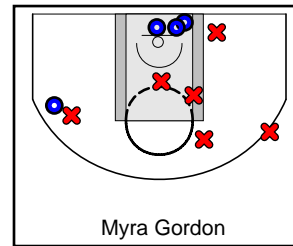

DFW Elite

04/20/2018 DFW Elite at Team NW (GEYBL)

	1	2	3	4	T
DFW Elite	13	11	13	21	58
Team NW	10	7	15	10	42

#	Name	G	MIN	FGM	FGA	FG%	2PM	2PA	2P%	3PM	3PA	3P%	FTM	FTA	FT%	OREB	DREB	REB	AST	STL	BLK	DEF	TO	PF	CHG	PM	PTS
3	N'Yah Boyd	1	14	4	8	.500	4	6	.667	0	2	.000	1	2	.500	1	1	2	1	3	0	0	0	2	0	3	9
4	Endyia Rogers	1	25	4	11	.364	2	7	.286	2	4	.500	4	4	1.000	0	7	7	2	2	0	0	3	0	0	11	14
10	Harmoni Turner	1	9	1	4	.250	1	3	.333	0	1	.000	0	0	.000	1	0	1	0	1	0	0	3	2	0	-9	2
12	Kyjai Miles	1	19	0	1	.000	0	1	.000	0	0	.000	0	0	.000	3	3	6	0	0	0	0	0	1	0	0	0
13	Telisha Brown	1	22	1	2	.500	0	0	.000	1	2	.500	0	0	.000	0	0	0	3	1	0	0	1	3	0	20	3
15	Myra Gordon	1	20	4	11	.364	3	6	.500	1	5	.200	3	3	1.000	0	2	2	3	3	0	0	1	1	0	17	12
22	Chanielyn Galloway	1	23	1	2	.500	1	2	.500	0	0	.000	1	4	.250	2	7	9	0	0	0	0	1	1	0	20	3
25	Bria Patterson	1	23	4	7	.571	4	6	.667	0	1	.000	0	1	.000	2	1	3	0	0	1	0	0	0	0	12	8
35	Kyndall Hunter	1	9	2	3	.667	0	0	.000	2	3	.667	1	2	.500	1	1	2	1	0	0	0	2	1	0	6	7
50	Anna McDowell	0	0	0	0	.000	0	0	.000	0	0	.000	0	0	.000	0	0	0	0	0	0	0	0	0	0	0	0
	TEAM	0	0	0	0	.000	0	0	.000	0	0	.000	0	0	.000	0	0	0	0	0	0	0	0	0	0	0	0
	TOTALS	1	32	21	49	.429	15	31	.484	6	18	.333	10	16	.625	10	22	32	10	10	1	0	11	11	0	16	58