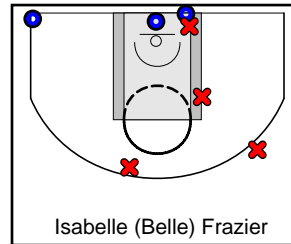

#	Name	G	MIN	FGM	FGA	FG%	2PM	2PA	2P%	3PM	3PA	3P%	FTM	FTA	FT%	OREB	DREB	REB	AST	STL	BLK	DEF	TO	PF	CHG	PM	PTS
0	Mya Brazile	1	23	1	3	.333	1	3	.333	0	0	.000	2	4	.500	1	1	2	4	3	0	0	3	3	0	-6	4
3	Aubrianna "Bria" Dixon	1	9	0	3	.000	0	0	.000	0	3	.000	0	0	.000	1	1	2	0	0	0	0	0	0	0	4	0
10	Bryanna Maxwell	1	28	4	14	.286	4	9	.444	0	5	.000	2	2	1.000	2	5	7	1	0	1	0	5	2	0	-18	10
15	Reyelle Frazier	1	10	0	1	.000	0	1	.000	0	0	.000	0	0	.000	0	2	2	0	0	0	0	1	0	0	-10	0
21	Aaronette Vonleh	1	18	1	2	.500	1	2	.500	0	0	.000	0	0	.000	0	2	2	0	0	1	0	1	1	0	-11	2
22	Kiara Brooks	1	11	1	3	.333	1	1	1.000	0	2	.000	0	0	.000	1	0	1	0	0	0	0	0	3	0	-21	2
23	Olivia Skibiel	1	15	4	8	.500	2	5	.400	2	3	.667	0	0	.000	0	1	1	0	0	0	0	3	1	0	-5	10
24	Tiarra Brown	1	19	1	3	.333	1	3	.333	0	0	.000	5	6	.833	1	3	4	0	1	0	0	0	2	0	3	7
33	Abigail Cooper	1	7	0	0	.000	0	0	.000	0	0	.000	0	0	.000	0	1	1	0	0	0	0	2	0	0	-2	0
35	Isabelle (Belle) Frazier	1	26	3	7	.429	2	4	.500	1	3	.333	0	0	.000	1	3	4	2	1	1	0	1	1	0	-14	7
	TEAM	0	0	0	0	.000	0	0	.000	0	0	.000	0	0	.000	0	0	0	0	0	0	0	0	0	0	0	0
	TOTALS	1	32	15	44	.341	12	28	.429	3	16	.188	9	12	.750	7	19	26	7	5	3	0	16	13	0	-16	42