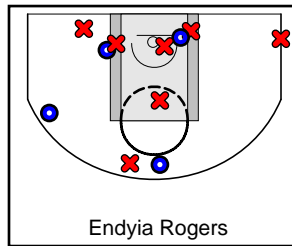

DFW Elite

04/20/2018 DFW Elite at Team NW (GEYBL)

	1	2	3	4	T
DFW Elite	13	11	13	21	58
Team NW	10	7	15	10	42

#	Name	G	MIN	FGM	FGA	FG%	2PM	2PA	2P%	3PM	3PA	3P%	FTM	FTA	FT%	OREB	DREB	REB	AST	STL	BLK	DEF	TO	PF	CHG	PM	PTS
3	N'Yah Boyd	1	14	4	8	.500	4	6	.667	0	2	.000	1	2	.500	1	1	2	1	3	0	0	0	2	0	3	9
4	Endyia Rogers	1	25	4	11	.364	2	7	.286	2	4	.500	4	4	1.000	0	7	7	2	2	0	0	3	0	0	11	14
10	Harmoni Turner	1	9	1	4	.250	1	3	.333	0	1	.000	0	0	.000	1	0	1	0	1	0	0	3	2	0	-9	2
12	Kyjai Miles	1	19	0	1	.000	0	1	.000	0	0	.000	0	0	.000	3	3	6	0	0	0	0	0	1	0	0	0
13	Telisha Brown	1	22	1	2	.500	0	0	.000	1	2	.500	0	0	.000	0	0	0	3	1	0	0	1	3	0	20	3
15	Myra Gordon	1	20	4	11	.364	3	6	.500	1	5	.200	3	3	1.000	0	2	2	3	3	0	0	1	1	0	17	12
22	Chanielyn Galloway	1	23	1	2	.500	1	2	.500	0	0	.000	1	4	.250	2	7	9	0	0	0	0	1	1	0	20	3
25	Bria Patterson	1	23	4	7	.571	4	6	.667	0	1	.000	0	1	.000	2	1	3	0	0	1	0	0	0	0	12	8
35	Kyndall Hunter	1	9	2	3	.667	0	0	.000	2	3	.667	1	2	.500	1	1	2	1	0	0	0	2	1	0	6	7
50	Anna McDowell	0	0	0	0	.000	0	0	.000	0	0	.000	0	0	.000	0	0	0	0	0	0	0	0	0	0	0	0
	TEAM	0	0	0	0	.000	0	0	.000	0	0	.000	0	0	.000	0	0	0	0	0	0	0	0	0	0	0	0
	TOTALS	1	32	21	49	.429	15	31	.484	6	18	.333	10	16	.625	10	22	32	10	10	1	0	11	11	0	16	58