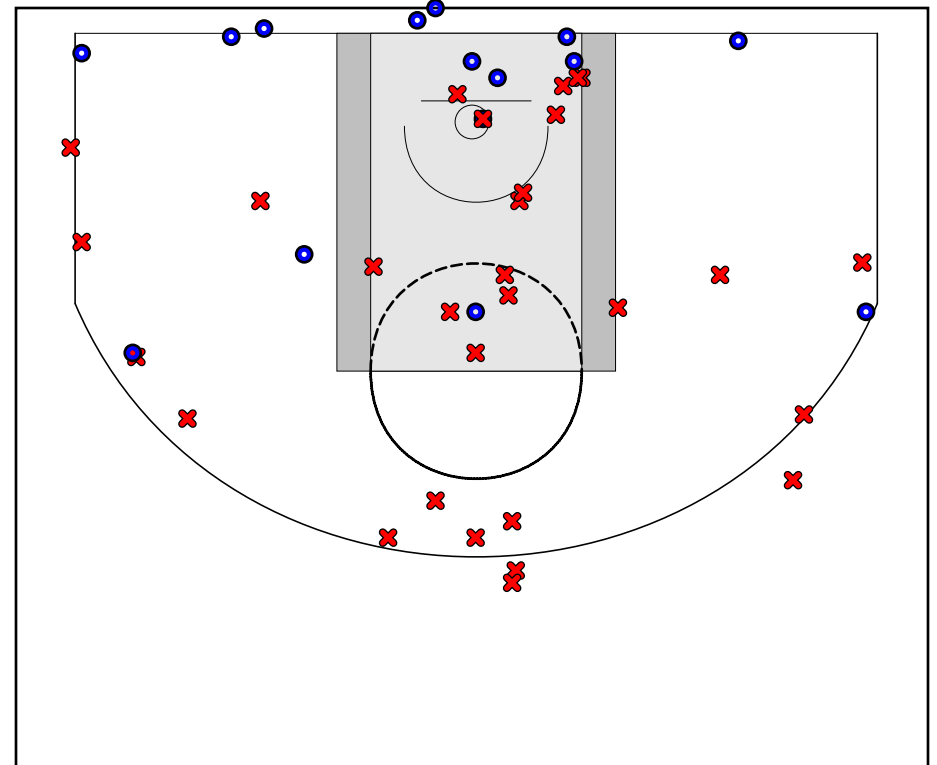

Game Summary Comparison

Statistic	DFW Elite	Team NW
Points	58	42
<i>Field Goals</i>	21 / 49	15 / 44
<i>2 Point</i>	15 / 31	12 / 28
<i>3 Point</i>	6 / 18	3 / 16
<i>Free Throws</i>	10 / 16	9 / 12
Assists	10	7
Rebounds	32	26
<i>Offensive</i>	10	7
<i>Defensive</i>	22	19
Blocks	1	3
Steals	10	5
Deflections	0	0
Turnovers	11	16
Charges Taken	0	0
Personal Fouls	11	13

Team NW