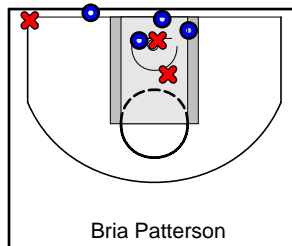

DFW Elite

04/20/2018 DFW Elite at Team NW (GEYBL)

	1	2	3	4	T
DFW Elite	13	11	13	21	58
Team NW	10	7	15	10	42

#	Name	G	MIN	FGM	FGA	FG%	2PM	2PA	2P%	3PM	3PA	3P%	FTM	FTA	FT%	OREB	DREB	REB	AST	STL	BLK	DEF	TO	PF	CHG	PM	PTS
3	N'Yah Boyd	1	14	4	8	.500	4	6	.667	0	2	.000	1	2	.500	1	1	2	1	3	0	0	0	2	0	3	9
4	Endyia Rogers	1	25	4	11	.364	2	7	.286	2	4	.500	4	4	1.000	0	7	7	2	2	0	0	3	0	0	11	14
10	Harmoni Turner	1	9	1	4	.250	1	3	.333	0	1	.000	0	0	.000	1	0	1	0	1	0	0	3	2	0	-9	2
12	Kyjai Miles	1	19	0	1	.000	0	1	.000	0	0	.000	0	0	.000	3	3	6	0	0	0	0	0	1	0	0	0
13	Telisha Brown	1	22	1	2	.500	0	0	.000	1	2	.500	0	0	.000	0	0	0	3	1	0	0	1	3	0	20	3
15	Myra Gordon	1	20	4	11	.364	3	6	.500	1	5	.200	3	3	1.000	0	2	2	3	3	0	0	1	1	0	17	12
22	Chanielyn Galloway	1	23	1	2	.500	1	2	.500	0	0	.000	1	4	.250	2	7	9	0	0	0	0	1	1	0	20	3
25	Bria Patterson	1	23	4	7	.571	4	6	.667	0	1	.000	0	1	.000	2	1	3	0	0	1	0	0	0	0	12	8
35	Kyndall Hunter	1	9	2	3	.667	0	0	.000	2	3	.667	1	2	.500	1	1	2	1	0	0	0	2	1	0	6	7
50	Anna McDowell	0	0	0	0	.000	0	0	.000	0	0	.000	0	0	.000	0	0	0	0	0	0	0	0	0	0	0	0
	TEAM	0	0	0	0	.000	0	0	.000	0	0	.000	0	0	.000	0	0	0	0	0	0	0	0	0	0	0	0
	TOTALS	1	32	21	49	.429	15	31	.484	6	18	.333	10	16	.625	10	22	32	10	10	1	0	11	11	0	16	58