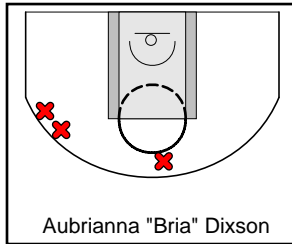

#	Name	G	MIN	FGM	FGA	FG%	2PM	2PA	2P%	3PM	3PA	3P%	FTM	FTA	FT%	OREB	DREB	REB	AST	STL	BLK	DEF	TO	PF	CHG	PM	PTS
0	Mya Brazile	1	23	1	3	.333	1	3	.333	0	0	.000	2	4	.500	1	1	2	4	3	0	0	3	3	0	-6	4
3	Aubrianna "Bria" Dixon	1	9	0	3	.000	0	0	.000	0	3	.000	0	0	.000	1	1	2	0	0	0	0	0	0	0	4	0
10	Bryanna Maxwell	1	28	4	14	.286	4	9	.444	0	5	.000	2	2	1.000	2	5	7	1	0	1	0	5	2	0	-18	10
15	Reyelle Frazier	1	10	0	1	.000	0	1	.000	0	0	.000	0	0	.000	0	2	2	0	0	0	0	1	0	0	-10	0
21	Aaronette Vonleh	1	18	1	2	.500	1	2	.500	0	0	.000	0	0	.000	0	2	2	0	0	1	0	1	1	0	-11	2
22	Kiara Brooks	1	11	1	3	.333	1	1	1.000	0	2	.000	0	0	.000	1	0	1	0	0	0	0	0	3	0	-21	2
23	Olivia Skibiel	1	15	4	8	.500	2	5	.400	2	3	.667	0	0	.000	0	1	1	0	0	0	0	3	1	0	-5	10
24	Tiarra Brown	1	19	1	3	.333	1	3	.333	0	0	.000	5	6	.833	1	3	4	0	1	0	0	0	2	0	3	7
33	Abigail Cooper	1	7	0	0	.000	0	0	.000	0	0	.000	0	0	.000	0	1	1	0	0	0	0	2	0	0	-2	0
35	Isabelle (Belle) Frazier	1	26	3	7	.429	2	4	.500	1	3	.333	0	0	.000	1	3	4	2	1	1	0	1	1	0	-14	7
	TEAM	0	0	0	0	.000	0	0	.000	0	0	.000	0	0	.000	0	0	0	0	0	0	0	0	0	0	0	0
	TOTALS	1	32	15	44	.341	12	28	.429	3	16	.188	9	12	.750	7	19	26	7	5	3	0	16	13	0	-16	42