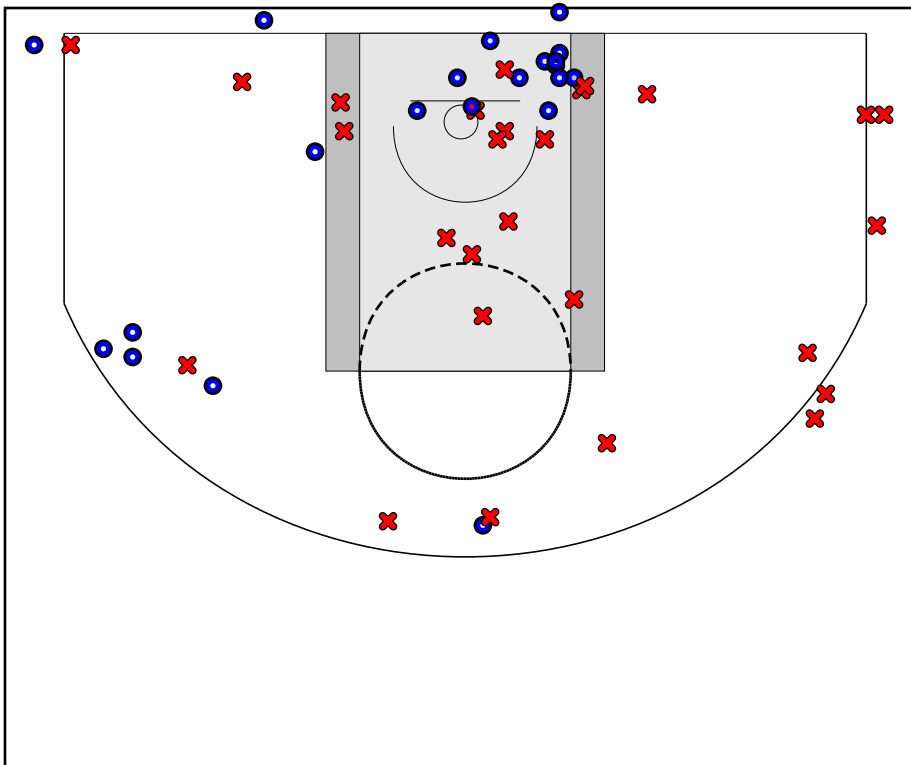

Game Summary Comparison

Statistic	DFW Elite	Team NW
Points	58	42
<i>Field Goals</i>	21 / 49	15 / 44
<i>2 Point</i>	15 / 31	12 / 28
<i>3 Point</i>	6 / 18	3 / 16
<i>Free Throws</i>	10 / 16	9 / 12
Assists	10	7
Rebounds	32	26
<i>Offensive</i>	10	7
<i>Defensive</i>	22	19
Blocks	1	3
Steals	10	5
Deflections	0	0
Turnovers	11	16
Charges Taken	0	0
Personal Fouls	11	13

DFW Elite