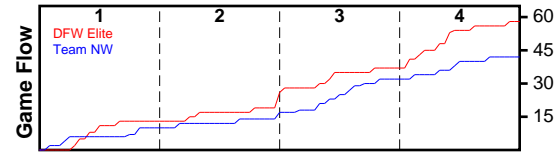

Team NW

04/20/2018 DFW Elite at Team NW (GEYBL)

	1	2	3	4	T
DFW Elite	13	11	13	21	58
Team NW	10	7	15	10	42

#	Name	G	MIN	FGM	FGA	FG%	2PM	2PA	2P%	3PM	3PA	3P%	FTM	FTA	FT%	OREB	DREB	REB	AST	STL	BLK	DEF	TO	PF	CHG	PM	PTS
0	Mya Brazile	1	23	1	3	.333	1	3	.333	0	0	.000	2	4	.500	1	1	2	4	3	0	0	3	3	0	-6	4
3	Aubrianna "Bria" Dixon	1	9	0	3	.000	0	0	.000	0	3	.000	0	0	.000	1	1	2	0	0	0	0	0	0	0	4	0
10	Bryanna Maxwell	1	28	4	14	.286	4	9	.444	0	5	.000	2	2	1.000	2	5	7	1	0	1	0	5	2	0	-18	10
15	Reyelle Frazier	1	10	0	1	.000	0	1	.000	0	0	.000	0	0	.000	0	2	2	0	0	0	0	1	0	0	-10	0
21	Aaronette Vonleh	1	18	1	2	.500	1	2	.500	0	0	.000	0	0	.000	0	2	2	0	0	1	0	1	1	0	-11	2
22	Kiara Brooks	1	11	1	3	.333	1	1	1.000	0	2	.000	0	0	.000	1	0	1	0	0	0	0	0	3	0	-21	2
23	Olivia Skibiel	1	15	4	8	.500	2	5	.400	2	3	.667	0	0	.000	0	1	1	0	0	0	0	3	1	0	-5	10
24	Tiarra Brown	1	19	1	3	.333	1	3	.333	0	0	.000	5	6	.833	1	3	4	0	1	0	0	0	2	0	3	7
33	Abigail Cooper	1	7	0	0	.000	0	0	.000	0	0	.000	0	0	.000	0	1	1	0	0	0	0	2	0	0	-2	0
35	Isabelle (Belle) Frazier	1	26	3	7	.429	2	4	.500	1	3	.333	0	0	.000	1	3	4	2	1	1	0	1	1	0	-14	7
	TEAM	0	0	0	0	.000	0	0	.000	0	0	.000	0	0	.000	0	0	0	0	0	0	0	0	0	0	0	0
	TOTALS	1	32	15	44	.341	12	28	.429	3	16	.188	9	12	.750	7	19	26	7	5	3	0	16	13	0	-16	42