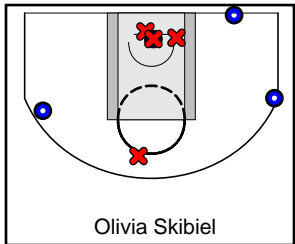

#	Name	G	MIN	FGM	FGA	FG%	2PM	2PA	2P%	3PM	3PA	3P%	FTM	FTA	FT%	OREB	DREB	REB	AST	STL	BLK	DEF	TO	PF	CHG	PM	PTS
0	Mya Brazile	1	23	1	3	.333	1	3	.333	0	0	.000	2	4	.500	1	1	2	4	3	0	0	3	3	0	-6	4
3	Aubrianna "Bria" Dixon	1	9	0	3	.000	0	0	.000	0	3	.000	0	0	.000	1	1	2	0	0	0	0	0	0	0	4	0
10	Bryanna Maxwell	1	28	4	14	.286	4	9	.444	0	5	.000	2	2	1.000	2	5	7	1	0	1	0	5	2	0	-18	10
15	Reyelle Frazier	1	10	0	1	.000	0	1	.000	0	0	.000	0	0	.000	0	2	2	0	0	0	0	1	0	0	-10	0
21	Aaronette Vonleh	1	18	1	2	.500	1	2	.500	0	0	.000	0	0	.000	0	2	2	0	0	1	0	1	1	0	-11	2
22	Kiara Brooks	1	11	1	3	.333	1	1	1.000	0	2	.000	0	0	.000	1	0	1	0	0	0	0	0	3	0	-21	2
23	Olivia Skibiel	1	15	4	8	.500	2	5	.400	2	3	.667	0	0	.000	0	1	1	0	0	0	0	3	1	0	-5	10
24	Tiarra Brown	1	19	1	3	.333	1	3	.333	0	0	.000	5	6	.833	1	3	4	0	1	0	0	0	2	0	3	7
33	Abigail Cooper	1	7	0	0	.000	0	0	.000	0	0	.000	0	0	.000	0	1	1	0	0	0	0	2	0	0	-2	0
35	Isabelle (Belle) Frazier	1	26	3	7	.429	2	4	.500	1	3	.333	0	0	.000	1	3	4	2	1	1	0	1	1	0	-14	7
	TEAM	0	0	0	0	.000	0	0	.000	0	0	.000	0	0	.000	0	0	0	0	0	0	0	0	0	0	0	0
	TOTALS	1	32	15	44	.341	12	28	.429	3	16	.188	9	12	.750	7	19	26	7	5	3	0	16	13	0	-16	42