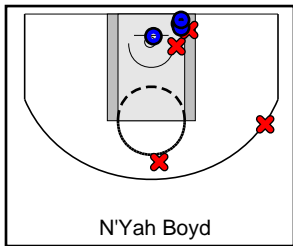

DFW Elite

04/20/2018 DFW Elite at Team NW (GEYBL)

	1	2	3	4	T
DFW Elite	13	11	13	21	58
Team NW	10	7	15	10	42

#	Name	G	MIN	FGM	FGA	FG%	2PM	2PA	2P%	3PM	3PA	3P%	FTM	FTA	FT%	OREB	DREB	REB	AST	STL	BLK	DEF	TO	PF	CHG	PM	PTS
3	N'Yah Boyd	1	14	4	8	.500	4	6	.667	0	2	.000	1	2	.500	1	1	2	1	3	0	0	0	2	0	3	9
4	Endyia Rogers	1	25	4	11	.364	2	7	.286	2	4	.500	4	4	1.000	0	7	7	2	2	0	0	3	0	0	11	14
10	Harmoni Turner	1	9	1	4	.250	1	3	.333	0	1	.000	0	0	.000	1	0	1	0	1	0	0	3	2	0	-9	2
12	Kyjai Miles	1	19	0	1	.000	0	1	.000	0	0	.000	0	0	.000	3	3	6	0	0	0	0	0	1	0	0	0
13	Telisha Brown	1	22	1	2	.500	0	0	.000	1	2	.500	0	0	.000	0	0	0	3	1	0	0	1	3	0	20	3
15	Myra Gordon	1	20	4	11	.364	3	6	.500	1	5	.200	3	3	1.000	0	2	2	3	3	0	0	1	1	0	17	12
22	Chanielyn Galloway	1	23	1	2	.500	1	2	.500	0	0	.000	1	4	.250	2	7	9	0	0	0	0	1	1	0	20	3
25	Bria Patterson	1	23	4	7	.571	4	6	.667	0	1	.000	0	1	.000	2	1	3	0	0	1	0	0	0	0	12	8
35	Kyndall Hunter	1	9	2	3	.667	0	0	.000	2	3	.667	1	2	.500	1	1	2	1	0	0	0	2	1	0	6	7
50	Anna McDowell	0	0	0	0	.000	0	0	.000	0	0	.000	0	0	.000	0	0	0	0	0	0	0	0	0	0	0	0
	TEAM	0	0	0	0	.000	0	0	.000	0	0	.000	0	0	.000	0	0	0	0	0	0	0	0	0	0	0	0
	TOTALS	1	32	21	49	.429	15	31	.484	6	18	.333	10	16	.625	10	22	32	10	10	1	0	11	11	0	16	58