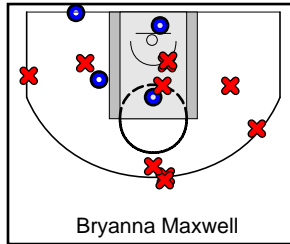

#	Name	G	MIN	FGM	FGA	FG%	2PM	2PA	2P%	3PM	3PA	3P%	FTM	FTA	FT%	OREB	DREB	REB	AST	STL	BLK	DEF	TO	PF	CHG	PM	PTS
0	Mya Brazile	1	23	1	3	.333	1	3	.333	0	0	.000	2	4	.500	1	1	2	4	3	0	0	3	3	0	-6	4
3	Aubrianna "Bria" Dixon	1	9	0	3	.000	0	0	.000	0	3	.000	0	0	.000	1	1	2	0	0	0	0	0	0	0	4	0
10	Bryanna Maxwell	1	28	4	14	.286	4	9	.444	0	5	.000	2	2	1.000	2	5	7	1	0	1	0	5	2	0	-18	10
15	Reyelle Frazier	1	10	0	1	.000	0	1	.000	0	0	.000	0	0	.000	0	2	2	0	0	0	0	1	0	0	-10	0
21	Aaronette Vonleh	1	18	1	2	.500	1	2	.500	0	0	.000	0	0	.000	0	2	2	0	0	1	0	1	1	0	-11	2
22	Kiara Brooks	1	11	1	3	.333	1	1	1.000	0	2	.000	0	0	.000	1	0	1	0	0	0	0	0	3	0	-21	2
23	Olivia Skibiel	1	15	4	8	.500	2	5	.400	2	3	.667	0	0	.000	0	1	1	0	0	0	0	3	1	0	-5	10
24	Tiarra Brown	1	19	1	3	.333	1	3	.333	0	0	.000	5	6	.833	1	3	4	0	1	0	0	0	2	0	3	7
33	Abigail Cooper	1	7	0	0	.000	0	0	.000	0	0	.000	0	0	.000	0	1	1	0	0	0	0	2	0	0	-2	0
35	Isabelle (Belle) Frazier	1	26	3	7	.429	2	4	.500	1	3	.333	0	0	.000	1	3	4	2	1	1	0	1	1	0	-14	7
	TEAM	0	0	0	0	.000	0	0	.000	0	0	.000	0	0	.000	0	0	0	0	0	0	0	0	0	0	0	0
	TOTALS	1	32	15	44	.341	12	28	.429	3	16	.188	9	12	.750	7	19	26	7	5	3	0	16	13	0	-16	42