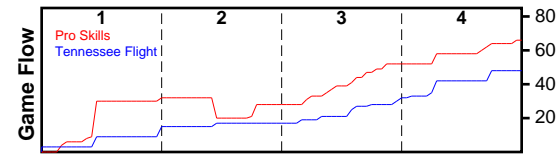

# Pro Skills

04/20/2018 Pro Skills at Tennessee Flight (GEYBL)

	1	2	3	4	T
Pro Skills	30	-2	24	14	66
Tennessee Flight	11	6	15	16	48

#	Name	G	MIN	FGM	FGA	FG%	2PM	2PA	2P%	3PM	3PA	3P%	FTM	FTA	FT%	OREB	DREB	REB	AST	STL	BLK	DEF	TO	PF	CHG	PM	PTS
0	Sarah Andrews	1	26	7	12	.583	2	3	.667	5	9	.556	0	0	.000	0	2	2	3	0	0	0	1	4	0	23	19
1	Avery Brittingham	1	24	2	8	.250	2	7	.286	0	1	.000	1	2	.500	6	6	12	6	0	1	0	0	3	0	16	5
2	Destiny Jackson	1	10	9	11	.818	9	11	.818	0	0	.000	0	1	.000	0	0	0	0	0	0	0	0	1	0	6	18
3	Emani Jenkins	1	14	1	6	.167	1	3	.333	0	3	.000	0	0	.000	1	2	3	1	0	0	0	2	2	0	9	2
4	Zaria Collins	0	0	0	0	.000	0	0	.000	0	0	.000	0	0	.000	0	0	0	0	0	0	0	0	0	0	0	0
5	Ash'a Thompson	1	15	3	4	.750	2	3	.667	1	1	1.000	2	2	1.000	1	3	4	1	1	1	0	2	2	0	-1	9
14	Tamia Jones	1	21	2	5	.400	2	2	1.000	0	3	.000	2	2	1.000	0	0	0	2	1	0	0	2	3	0	11	6
21	Hannah Gusters	1	24	6	9	.667	6	9	.667	0	0	.000	1	2	.500	4	5	9	0	0	0	0	0	2	0	16	13
22	Destiny Jackson	1	2	0	0	.000	0	0	.000	0	0	.000	1	2	.500	0	0	0	0	0	0	0	0	0	0	5	1
23	Jazion Jackson	1	13	1	2	.500	1	2	.500	0	0	.000	0	1	.000	1	1	2	1	2	0	0	1	2	0	1	2
25	Deja Kelly	1	12	1	5	.200	1	3	.333	0	2	.000	0	1	.000	0	0	0	2	0	0	0	0	5	0	4	2
30	Tommisha Lampkin	1	0	2	2	1.000	2	2	1.000	0	0	.000	0	0	.000	0	0	0	0	0	0	0	0	1	0	0	4
32	Jordan Webster	1	4	0	0	.000	0	0	.000	0	0	.000	0	0	.000	0	0	0	0	0	0	0	0	0	0	6	0
	TEAM	0	0	0	0	.000	0	0	.000	0	0	.000	0	0	.000	0	0	0	0	0	0	0	0	0	0	0	0
	<b>TOTALS</b>	<b>1</b>	<b>32</b>	<b>34</b>	<b>64</b>	<b>.531</b>	<b>28</b>	<b>45</b>	<b>.622</b>	<b>6</b>	<b>19</b>	<b>.316</b>	<b>7</b>	<b>13</b>	<b>.538</b>	<b>13</b>	<b>19</b>	<b>32</b>	<b>16</b>	<b>4</b>	<b>2</b>	<b>0</b>	<b>8</b>	<b>25</b>	<b>0</b>	<b>18</b>	<b>81</b>