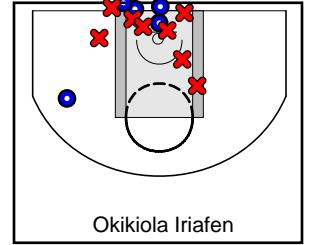

#	Name	G	MIN	FGM	FGA	FG%	2PM	2PA	2P%	3PM	3PA	3P%	FTM	FTA	FT%	OREB	DREB	REB	AST	STL	BLK	DEF	TO	PF	CHG	PM	PTS
3	Ayanna Khalfani	0	0	0	0	.000	0	0	.000	0	0	.000	0	0	.000	0	0	0	0	0	0	0	0	0	0	0	0
4	Kimora Sykes	1	8	0	0	.000	0	0	.000	0	0	.000	0	0	.000	1	3	4	0	1	0	0	0	1	0	4	0
5	Nailah Dillard	1	8	2	3	.667	2	2	1.000	0	1	.000	0	0	.000	0	1	1	0	0	0	0	1	0	0	1	4
9	Leilani McIntosh	1	9	0	6	.000	0	3	.000	0	3	.000	0	0	.000	1	0	1	2	0	0	0	0	3	0	-9	0
11	Kayla Padilla	1	29	5	9	.556	1	3	.333	4	6	.667	0	0	.000	0	1	1	1	0	0	0	1	0	0	8	14
12	Okikiola Iriafen	1	35	5	13	.385	5	13	.385	0	0	.000	0	0	.000	5	2	7	1	0	0	0	2	1	0	-5	10
15	Evanne Turner	1	17	1	4	.250	0	2	.000	1	2	.500	0	0	.000	0	1	1	0	0	0	0	0	2	0	-8	3
20	Charisma Osborne	1	34	1	7	.143	0	5	.000	1	2	.500	2	4	.500	1	3	4	3	1	1	0	3	4	0	5	5
22	Cailyn Crocker	1	15	1	3	.333	0	2	.000	1	1	1.000	0	0	.000	0	1	1	0	0	0	0	0	2	0	-5	3
23	Kaiyah Corona	1	20	2	5	.400	1	2	.500	1	3	.333	1	3	.333	2	3	5	0	0	0	0	0	2	0	7	6
24	Tyzajahanae Calhoun-Fuller	1	24	7	12	.583	5	10	.500	2	2	1.000	2	2	1.000	0	1	1	3	0	0	0	2	6	0	8	18
33	Kenedy Lilly	1	4	0	4	.000	0	3	.000	0	1	.000	0	0	.000	1	2	3	0	0	0	0	0	3	0	-3	0
35	Khylee-Jade Pepe	1	4	0	2	.000	0	2	.000	0	0	.000	0	0	.000	0	1	1	1	0	0	0	1	3	0	-8	0
	TEAM	1	0	0	0	.000	0	0	.000	0	0	.000	0	0	.000	0	0	0	0	0	0	0	4	0	0	0	0
	TOTALS	1	64	24	68	.353	14	47	.298	10	21	.476	5	9	.556	11	19	30	11	2	1	0	14	27	0	-2	63