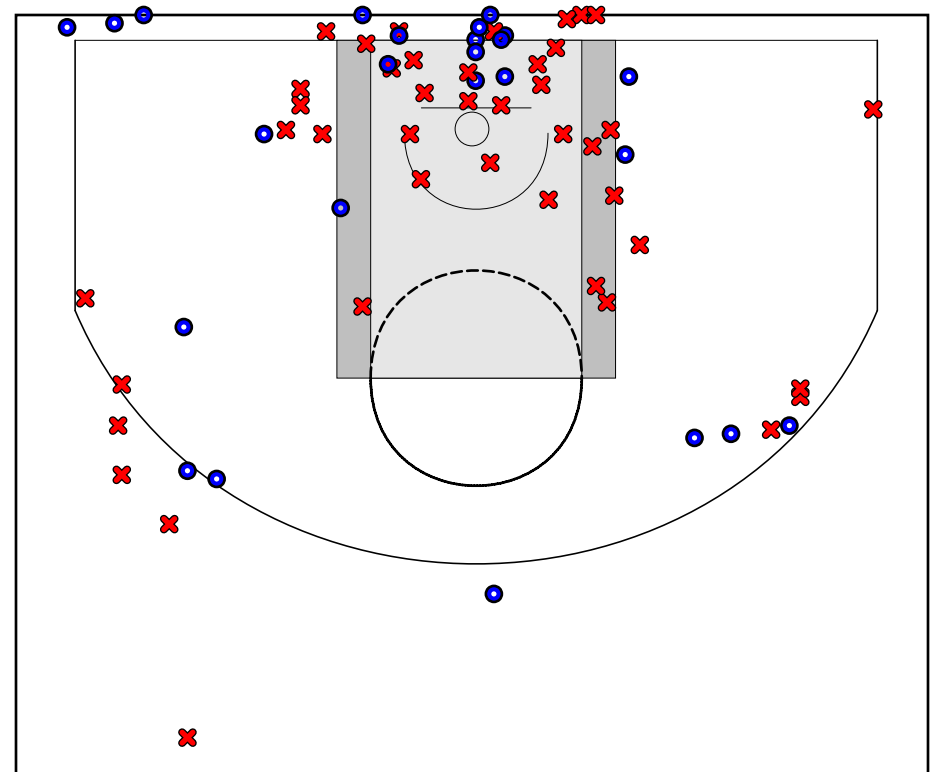

West Coast Premier