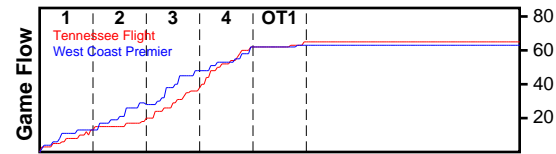

# Tennessee Flight

04/20/2018 Tennessee Flight at West Coast Premier

	1	2	3	4	OT1	T
Tennessee Flight	13	7	16	26	3	65
West Coast	13	15	20	14	1	63

#	Name	G	MIN	FGM	FGA	FG%	2PM	2PA	2P%	3PM	3PA	3P%	FTM	FTA	FT%	OREB	DREB	REB	AST	STL	BLK	DEF	TO	PF	CHG	PM	PTS
1	Jayla Hemmingway	1	32	5	8	.625	5	8	.625	0	0	.000	5	7	.714	1	2	3	0	0	0	0	1	3	0	3	15
3	Mallory Hampton	1	7	0	1	.000	0	1	.000	0	0	.000	0	0	.000	0	1	1	0	0	0	0	0	2	0	3	0
5	Alasia Haynes	1	29	1	3	.333	0	0	.000	1	3	.333	1	2	.500	1	1	2	0	0	0	0	2	2	0	0	4
11	Aislynn Haynes	1	34	1	7	.143	1	7	.143	0	0	.000	7	10	.700	0	5	5	5	3	0	0	1	1	0	-2	9
15	Raegyn Conley	1	4	0	0	.000	0	0	.000	0	0	.000	0	0	.000	0	0	0	0	0	0	0	0	0	0	-2	0
20	Lanetta Williams	1	33	6	10	.600	6	10	.600	0	0	.000	1	3	.333	0	5	5	1	0	1	0	0	1	0	0	13
21	Lanyce Williams	0	0	0	0	.000	0	0	.000	0	0	.000	0	0	.000	0	0	0	0	0	0	0	0	0	0	0	0
23	Dontavia Waggoner	1	16	3	5	.600	3	5	.600	0	0	.000	2	4	.500	1	2	3	0	1	1	0	0	4	0	7	8
24	Madison Griggs	1	17	2	4	.500	1	1	1.000	1	3	.333	3	4	.750	0	2	2	1	1	0	0	1	0	0	-1	8
31	River Baldwin	1	22	2	4	.500	2	4	.500	0	0	.000	2	5	.400	1	4	5	0	0	1	0	0	0	0	-3	6
33	Courtney Whitson	1	7	1	1	1.000	1	1	1.000	0	0	.000	0	0	.000	0	1	1	0	0	0	0	0	0	0	-1	2
44	Amauri Williams	1	5	0	0	.000	0	0	.000	0	0	.000	0	0	.000	0	0	0	0	0	0	0	0	0	0	1	0
	TEAM	1	0	0	0	.000	0	0	.000	0	0	.000	0	0	.000	1	1	2	0	0	0	0	1	0	0	0	0
	<b>TOTALS</b>	<b>1</b>	<b>64</b>	<b>21</b>	<b>43</b>	<b>.488</b>	<b>19</b>	<b>37</b>	<b>.514</b>	<b>2</b>	<b>6</b>	<b>.333</b>	<b>21</b>	<b>35</b>	<b>.600</b>	<b>5</b>	<b>24</b>	<b>29</b>	<b>7</b>	<b>5</b>	<b>3</b>	<b>0</b>	<b>6</b>	<b>13</b>	<b>0</b>	<b>2</b>	<b>65</b>