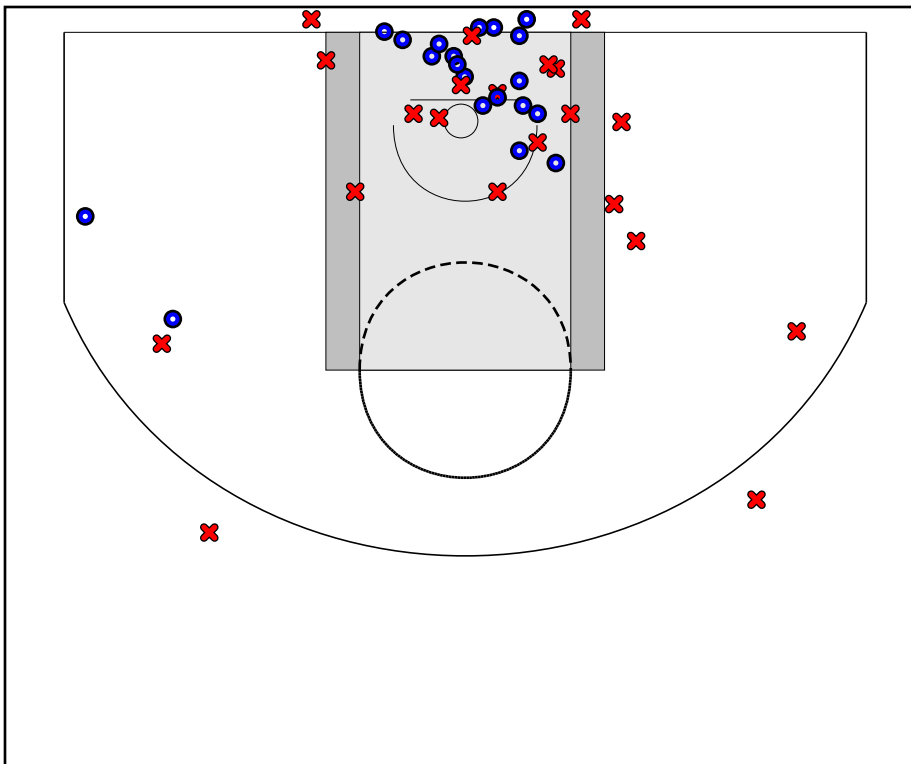

Game Summary Comparison

Statistic	Tennessee Flight	West Coast Premier
Points	65	63
<i>Field Goals</i>	21 / 43	24 / 68
2 Point	19 / 37	14 / 47
3 Point	2 / 6	10 / 21
<i>Free Throws</i>	21 / 35	5 / 9
Assists	7	11
Rebounds	29	30
<i>Offensive</i>	5	11
<i>Defensive</i>	24	19
Blocks	3	1
Steals	5	2
Deflections	0	0
Turnovers	6	14
Charges Taken	0	0
Personal Fouls	13	27

Tennessee Flight