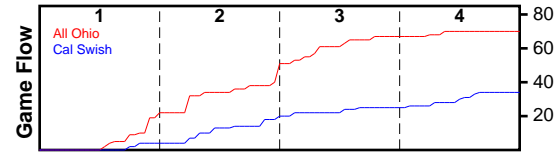

All Ohio

04/21/2018 All Ohio at Cal Swish (GEYBL)

	1	2	3	4	T
All Ohio	22	20	25	3	70
Cal Swish	4	14	7	9	34

#	Name	G	MIN	FGM	FGA	FG%	2PM	2PA	2P%	3PM	3PA	3P%	FTM	FTA	FT%	OREB	DREB	REB	AST	STL	BLK	DEF	TO	PF	CHG	PM	PTS
0	Alexandria Hamilton	1	20	0	1	.000	0	1	.000	0	0	.000	0	0	.000	1	1	2	0	0	0	0	0	4	0	9	0
2	Sommer Pitzer	1	22	1	5	.200	1	4	.250	0	1	.000	0	1	.000	0	2	2	0	2	0	0	0	2	0	10	2
5	Alexia Smith	1	13	4	6	.667	4	6	.667	0	0	.000	0	0	.000	1	1	2	1	2	0	0	0	0	0	18	8
10	Constance Chaplin	1	20	6	9	.667	6	9	.667	0	0	.000	2	2	1.000	0	4	4	1	0	0	0	0	3	0	3	14
11	Edyn Battle	1	22	3	7	.429	3	5	.600	0	2	.000	1	2	.500	0	0	0	4	5	0	0	2	2	0	19	7
12	Maliya Perry	1	11	1	2	.500	1	2	.500	0	0	.000	0	0	.000	0	1	1	1	0	0	0	0	3	0	28	2
20	Tianna Austin	1	14	0	2	.000	0	2	.000	0	0	.000	0	0	.000	0	0	0	0	0	0	0	1	2	0	1	0
21	Obianuju Ezedudu	1	13	3	4	.750	3	4	.750	0	0	.000	7	10	.700	1	1	2	0	1	1	0	1	0	0	26	13
22	Kennedi Myles	1	13	5	7	.714	5	7	.714	0	0	.000	0	0	.000	0	4	4	0	2	1	0	0	1	0	28	10
23	Jordan Horston	1	17	5	10	.500	5	8	.625	0	2	.000	3	3	1.000	2	3	5	4	6	4	0	2	0	0	33	13
	TEAM	1	0	0	0	.000	0	0	.000	0	0	.000	0	0	.000	0	2	2	0	0	0	0	0	0	0	0	0
	TOTALS	1	32	28	53	.528	28	48	.583	0	5	.000	13	18	.722	5	19	24	11	18	6	0	6	17	0	36	69