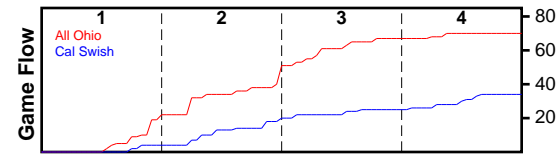

Cal Swish

04/21/2018 All Ohio at Cal Swish (GEYBL)

	1	2	3	4	T
All Ohio	22	20	25	3	70
Cal Swish	4	14	7	9	34