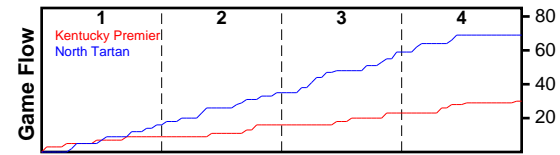

Kentucky Premier

04/21/2018 Kentucky Premier at North Tartan (GEYBL)

	1	2	3	4	T
Kentucky Premier	9	7	7	7	30
North Tartan	16	19	24	10	69

#	Name	G	MIN	FGM	FGA	FG%	2PM	2PA	2P%	3PM	3PA	3P%	FTM	FTA	FT%	OREB	DREB	REB	AST	STL	BLK	DEF	TO	PF	CHG	PM	PTS
3	Kennedy Igo	1	15	0	1	.000	0	0	.000	0	1	.000	0	0	.000	0	1	1	0	1	0	0	2	1	1	-19	0
4	Joelle Johnson	1	10	0	1	.000	0	1	.000	0	0	.000	0	0	.000	1	1	2	0	0	1	0	1	1	0	-17	0
5	Ashlee Harris	1	23	0	1	.000	0	1	.000	0	0	.000	2	2	1.000	1	0	1	1	0	0	0	1	1	0	-19	2
11	Maaliya Owens	1	11	0	3	.000	0	1	.000	0	2	.000	0	0	.000	0	0	0	0	0	0	0	0	0	0	-23	0
12	Jillian Hayes	1	12	1	3	.333	1	2	.500	0	1	.000	3	5	.600	0	2	2	0	0	0	0	1	2	0	-12	5
14	Courtney Hurst	1	7	0	2	.000	0	0	.000	0	2	.000	0	0	.000	0	0	0	0	0	0	0	0	2	0	-14	0
15	Lauren Schwartz	1	21	3	8	.375	0	3	.000	3	5	.600	0	0	.000	1	2	3	0	1	2	0	3	0	0	-18	9
21	Kaiya Wynn	1	16	2	4	.500	2	3	.667	0	1	.000	0	1	.000	0	0	0	2	1	0	0	1	2	0	-14	4
22	Kristen Clemons	1	9	0	1	.000	0	1	.000	0	0	.000	0	0	.000	0	1	1	0	0	0	0	2	1	0	-9	0
23	Maddie Scherr	1	14	0	1	.000	0	1	.000	0	0	.000	2	4	.500	0	1	1	0	0	0	0	1	1	0	-17	2
25	Erin Toller	0	0	0	0	.000	0	0	.000	0	0	.000	0	0	.000	0	0	0	0	0	0	0	0	0	0	0	0
32	Emma King	1	13	2	5	.400	1	3	.333	1	2	.500	0	0	.000	1	3	4	0	1	0	0	1	0	0	-25	5
34	Cameron Browning	1	14	1	3	.333	1	3	.333	0	0	.000	1	2	.500	3	3	6	0	0	0	0	4	3	0	-8	3
	TEAM	1	0	0	0	.000	0	0	.000	0	0	.000	0	0	.000	0	1	1	0	0	0	0	1	0	0	0	0
	TOTALS	1	32	9	33	.273	5	19	.263	4	14	.286	8	14	.571	7	15	22	3	4	3	0	18	14	1	-39	30