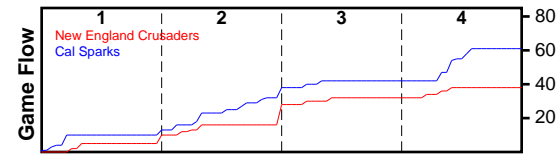

New England Crusaders

04/21/2018 New England Crusaders at Cal Sparks (GEY)

	1	2	3	4	T
New England	5	23	4	6	38
Cal Sparks	10	28	4	19	61

#	Name	G	MIN	FGM	FGA	FG%	2PM	2PA	2P%	3PM	3PA	3P%	FTM	FTA	FT%	OREB	DREB	REB	AST	STL	BLK	DEF	TO	PF	CHG	PM	PTS
3	Megan Tan	1	18	1	1	1.000	1	1	1.000	0	0	.000	0	1	.000	0	1	1	0	2	0	0	0	3	0	-20	2
4	Hannah Bean	1	16	2	5	.400	0	1	.000	2	4	.500	0	1	.000	0	1	1	1	0	0	0	5	2	0	-2	6
5	Gianna Maria Palli	1	25	3	6	.500	1	2	.500	2	4	.500	0	0	.000	0	4	4	2	2	0	0	3	2	0	-8	8
10	Maddy Stevens	1	8	0	0	.000	0	0	.000	0	0	.000	2	2	1.000	2	1	3	0	0	0	0	2	4	0	-22	2
20	Liv Summiel	1	25	5	17	.294	4	12	.333	1	5	.200	0	1	.000	4	6	10	1	0	2	0	1	1	0	-25	11
21	Stephanie Davis	1	17	0	2	.000	0	1	.000	0	1	.000	0	1	.000	2	1	3	2	0	0	0	2	2	0	-9	0
23	Kara O'Neil O'Neil	1	12	3	4	.750	3	3	1.000	0	1	.000	0	2	.000	0	0	0	1	1	0	0	2	1	0	-8	6
24	Kayla Lezama	1	18	1	2	.500	1	1	1.000	0	1	.000	1	3	.333	0	2	2	0	1	1	0	2	2	0	-7	3
25	Abigail Laurence	1	8	0	0	.000	0	0	.000	0	0	.000	0	0	.000	1	1	2	0	0	1	0	2	2	0	4	0
32	Ashley Evans	1	8	0	2	.000	0	1	.000	0	1	.000	0	0	.000	0	2	2	0	0	0	0	4	4	0	-21	0
33	Priscilla Singleton-Eriyo	1	9	0	0	.000	0	0	.000	0	0	.000	0	0	.000	0	0	0	1	0	0	0	0	1	0	3	0
	TEAM	0	0	0	0	.000	0	0	.000	0	0	.000	0	0	.000	0	0	0	0	0	0	0	0	0	0	0	0
	TOTALS	1	32	15	39	.385	10	22	.455	5	17	.294	3	11	.273	9	19	28	8	6	4	0	23	24	0	-23	38