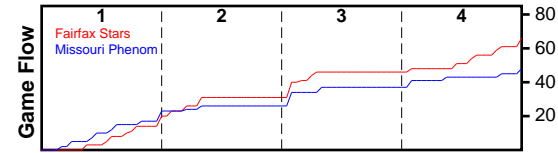

Missouri Phenom

04/21/2018 Fairfax Stars at Missouri Phenom (GEYBL)

	1	2	3	4	T
Fairfax Stars	14	17	15	20	66
Missouri Phenom	17	9	11	11	48