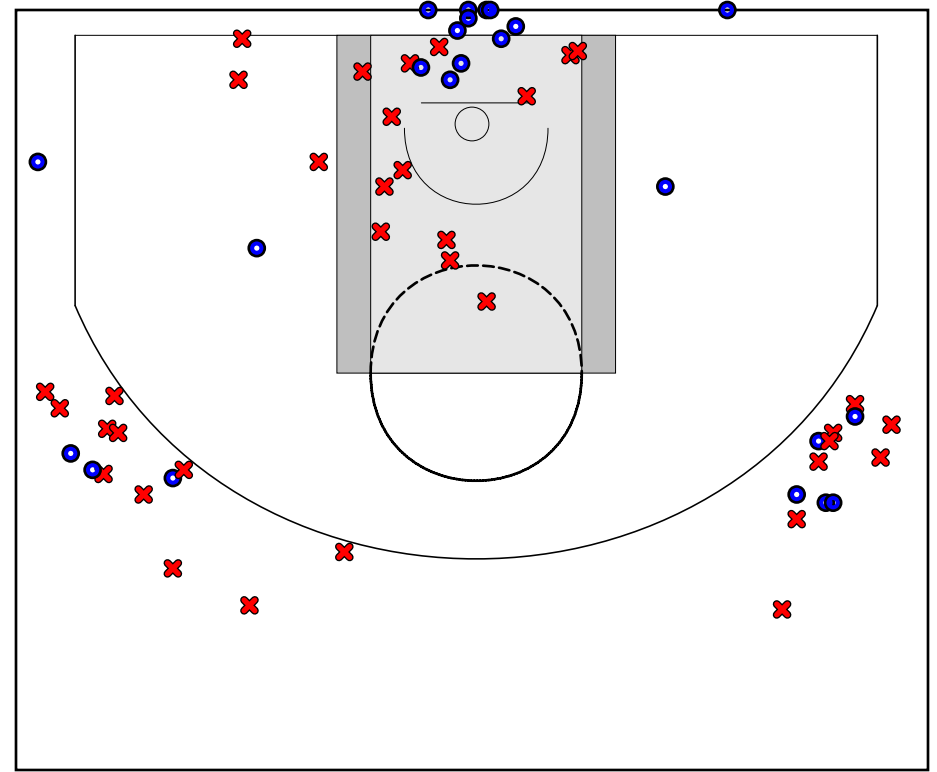

Game Summary Comparison

Statistic	Boo Williams	DFW Elite
Points	67	59
<i>Field Goals</i>	19 / 53	23 / 58
<i>2 Point</i>	13 / 39	14 / 30
<i>3 Point</i>	6 / 14	9 / 28
<i>Free Throws</i>	23 / 25	4 / 9
Assists	12	21
Rebounds	41	27
<i>Offensive</i>	14	8
<i>Defensive</i>	27	19
Blocks	2	1
Steals	5	5
Deflections	0	0
Turnovers	11	10
Charges Taken	0	0
Personal Fouls	12	20

DFW Elite