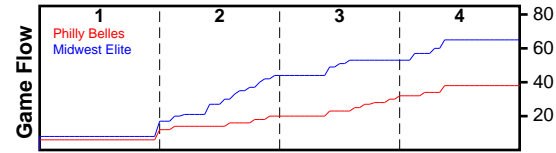

Philly Belles

04/21/2018 Philly Belles at Midwest Elite (GEYBL)

	1	2	3	4	T
Philly Belles	6	14	12	6	38
Midwest Elite	8	36	9	12	65

#	Name	G	MIN	FGM	FGA	FG%	2PM	2PA	2P%	3PM	3PA	3P%	FTM	FTA	FT%	OREB	DREB	REB	AST	STL	BLK	DEF	TO	PF	CHG	PM	PTS
10	Alisha Lewis	1	9	0	2	.000	0	1	.000	0	1	.000	0	0	.000	0	0	0	1	1	0	0	2	3	0	-17	0
11	Leilani Correa	1	24	2	6	.333	1	5	.200	1	1	1.000	2	3	.667	1	1	2	0	3	0	0	5	2	0	-11	7
12	Allison Campbell	1	23	2	4	.500	2	3	.667	0	1	.000	2	2	1.000	0	3	3	2	1	0	0	1	0	0	-5	6
20	Maddie Burke	1	10	0	4	.000	0	0	.000	0	4	.000	0	0	.000	0	0	0	0	0	0	0	0	2	0	-23	0
21	Faith Masonius	1	12	2	5	.400	2	4	.500	0	1	.000	0	1	.000	0	0	0	0	0	0	0	0	3	0	-26	4
23	Celeste Taylor	1	9	1	4	.250	1	2	.500	0	2	.000	0	0	.000	0	2	2	2	1	0	0	3	2	0	-19	2
24	Amari Deberry	1	7	3	9	.333	3	8	.375	0	1	.000	1	1	1.000	0	0	0	0	0	0	0	0	3	0	-25	7
25	Anna Camden	1	21	1	3	.333	1	1	1.000	0	2	.000	0	0	.000	0	4	4	0	0	0	0	2	1	0	-2	2
30	Kiyana Jefferson	1	24	2	6	.333	2	6	.333	0	0	.000	5	6	.833	4	3	7	0	0	0	0	3	1	0	-9	9
33	Kylee Watson	1	26	0	0	.000	0	0	.000	0	0	.000	1	3	.333	2	0	2	1	0	1	0	1	1	0	-3	1
	TEAM	0	0	0	0	.000	0	0	.000	0	0	.000	0	0	.000	0	0	0	0	0	0	0	0	0	0	0	0
	TOTALS	1	32	13	43	.302	12	30	.400	1	13	.077	11	16	.688	7	13	20	6	6	1	0	17	18	0	-27	38