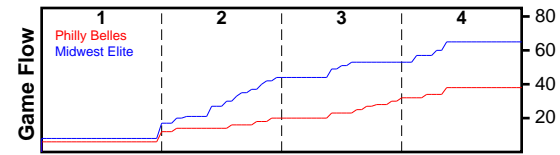

Midwest Elite

04/21/2018 Philly Belles at Midwest Elite (GEYBL)

	1	2	3	4	T
Philly Belles	6	14	12	6	38
Midwest Elite	8	36	9	12	65