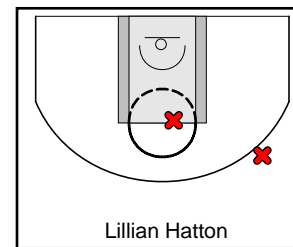

#	Name	G	MIN	FGM	FGA	FG%	2PM	2PA	2P%	3PM	3PA	3P%	FTM	FTA	FT%	OREB	DREB	REB	AST	STL	BLK	DEF	TO	PF	CHG	PM	PTS
1	Breanna Beal	1	16	5	10	.500	3	8	.375	2	2	1.000	2	4	.500	0	6	6	0	0	0	0	1	3	0	17	14
5	Anaya Peoples	1	19	2	5	.400	2	5	.400	0	0	.000	0	0	.000	1	5	6	6	1	0	0	3	2	0	20	4
10	Sophia Nolan	1	11	2	2	1.000	1	1	1.000	1	1	1.000	1	2	.500	0	0	0	0	0	0	0	0	2	0	13	6
14	Emma Nolan	1	7	2	2	1.000	0	0	.000	2	2	1.000	1	2	.500	1	5	6	0	1	0	0	2	3	0	18	7
20	Jordan King	1	17	1	5	.200	0	0	.000	1	5	.200	0	0	.000	0	0	0	0	0	0	0	1	2	0	22	3
23	Kaylah Rainey	1	18	2	4	.500	2	3	.667	0	1	.000	0	0	.000	0	0	0	1	1	0	0	1	4	0	3	4
24	Kayla Caudle	1	16	2	2	1.000	2	2	1.000	0	0	.000	2	2	1.000	1	1	2	1	0	0	0	3	1	0	1	6
33	Annie Stritzel	1	15	2	3	.667	0	0	.000	2	3	.667	2	2	1.000	2	1	3	2	1	0	0	0	0	0	26	8
34	Rachel Kent	1	16	3	5	.600	1	2	.500	2	3	.667	0	0	.000	1	0	1	1	0	0	0	2	1	0	11	8
35	Chelby Koker	1	14	1	2	.500	0	1	.000	1	1	1.000	0	0	.000	0	2	2	2	1	0	0	4	3	0	5	3
50	Lillian Hatton	1	17	1	3	.333	1	2	.500	0	1	.000	0	0	.000	0	1	1	0	0	0	0	0	1	0	5	2
	TEAM	0	0	0	0	.000	0	0	.000	0	0	.000	0	0	.000	0	0	0	0	0	0	0	0	0	0	0	0
	TOTALS	1	32	23	43	.535	12	24	.500	11	19	.579	8	12	.667	6	21	27	13	5	0	0	17	22	0	27	65