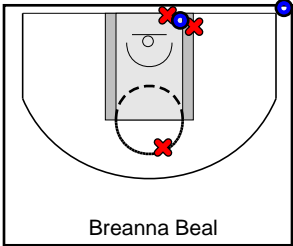

#	Name	G	MIN	FGM	FGA	FG%	2PM	2PA	2P%	3PM	3PA	3P%	FTM	FTA	FT%	OREB	DREB	REB	AST	STL	BLK	DEF	TO	PF	CHG	PM	PTS
1	Breanna Beal	1	16	5	10	.500	3	8	.375	2	2	1.000	2	4	.500	0	6	6	0	0	0	0	1	3	0	17	14
5	Anaya Peoples	1	19	2	5	.400	2	5	.400	0	0	.000	0	0	.000	1	5	6	6	1	0	0	3	2	0	20	4
10	Sophia Nolan	1	11	2	2	1.000	1	1	1.000	1	1	1.000	1	2	.500	0	0	0	0	0	0	0	0	2	0	13	6
14	Emma Nolan	1	7	2	2	1.000	0	0	.000	2	2	1.000	1	2	.500	1	5	6	0	1	0	0	2	3	0	18	7
20	Jordan King	1	17	1	5	.200	0	0	.000	1	5	.200	0	0	.000	0	0	0	0	0	0	0	1	2	0	22	3
23	Kaylah Rainey	1	18	2	4	.500	2	3	.667	0	1	.000	0	0	.000	0	0	0	1	1	0	0	1	4	0	3	4
24	Kayla Caudle	1	16	2	2	1.000	2	2	1.000	0	0	.000	2	2	1.000	1	1	2	1	0	0	0	3	1	0	1	6
33	Annie Stritzel	1	15	2	3	.667	0	0	.000	2	3	.667	2	2	1.000	2	1	3	2	1	0	0	0	0	0	26	8
34	Rachel Kent	1	16	3	5	.600	1	2	.500	2	3	.667	0	0	.000	1	0	1	1	0	0	0	2	1	0	11	8
35	Chelby Koker	1	14	1	2	.500	0	1	.000	1	1	1.000	0	0	.000	0	2	2	2	1	0	0	4	3	0	5	3
50	Lillian Hatton	1	17	1	3	.333	1	2	.500	0	1	.000	0	0	.000	0	1	1	0	0	0	0	0	1	0	5	2
	TEAM	0	0	0	0	.000	0	0	.000	0	0	.000	0	0	.000	0	0	0	0	0	0	0	0	0	0	0	0
	TOTALS	1	32	23	43	.535	12	24	.500	11	19	.579	8	12	.667	6	21	27	13	5	0	0	17	22	0	27	65