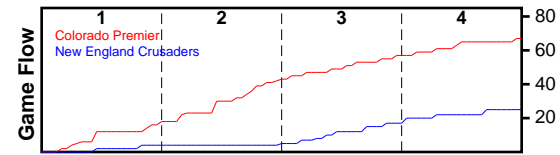

New England Crusaders

04/21/2018 Colorado Premier at New England Crusaders

	1	2	3	4	T
Colorado Premier	16	25	16	10	67
New England	4	1	12	8	25