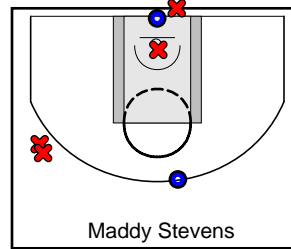

#	Name	G	MIN	FGM	FGA	FG%	2PM	2PA	2P%	3PM	3PA	3P%	FTM	FTA	FT%	OREB	DREB	REB	AST	STL	BLK	DEF	TO	PF	CHG	PM	PTS
3	Megan Tan	1	24	1	3	.333	1	2	.500	0	1	.000	0	0	.000	0	2	2	0	1	0	0	2	0	0	-35	2
4	Hannah Bean	1	17	0	4	.000	0	1	.000	0	3	.000	0	0	.000	0	0	0	0	0	0	0	0	1	0	-14	0
5	Gianna Maria Palli	1	10	0	0	.000	0	0	.000	0	0	.000	1	1	1.000	0	0	0	0	0	0	0	0	0	0	-16	1
10	Maddy Stevens	1	14	2	6	.333	1	3	.333	1	3	.333	3	3	1.000	1	3	4	1	1	0	0	0	1	0	-22	8
20	Liv Summiel	1	15	1	8	.125	1	8	.125	0	0	.000	0	0	.000	3	3	6	1	1	1	0	1	1	0	-23	2
21	Stephanie Davis	1	15	1	4	.250	1	2	.500	0	2	.000	4	5	.800	0	1	1	0	0	0	0	0	2	0	-19	6
23	Kara O'Neil O'Neil	1	12	1	6	.167	0	2	.000	1	4	.250	0	0	.000	0	0	0	0	0	0	0	0	1	0	-16	3
24	Kayla Lezama	1	23	0	5	.000	0	1	.000	0	4	.000	0	0	.000	0	1	1	0	1	0	1	0	3	0	-23	0
25	Abigail Laurence	1	10	0	4	.000	0	4	.000	0	0	.000	1	2	.500	2	3	5	0	0	0	0	1	2	0	-15	1
32	Ashley Evans	1	15	1	4	.250	1	2	.500	0	2	.000	0	0	.000	0	0	0	0	0	1	0	1	2	0	-29	2
33	Priscilla Singleton-Eriyo	1	11	0	2	.000	0	2	.000	0	0	.000	0	0	.000	0	1	1	1	0	0	0	0	2	0	-8	0
	TEAM	1	0	0	0	.000	0	0	.000	0	0	.000	0	0	.000	0	1	1	0	0	0	0	4	0	0	0	0
	TOTALS	1	32	7	46	.152	5	27	.185	2	19	.105	9	11	.818	6	15	21	3	4	2	1	9	15	0	-42	25