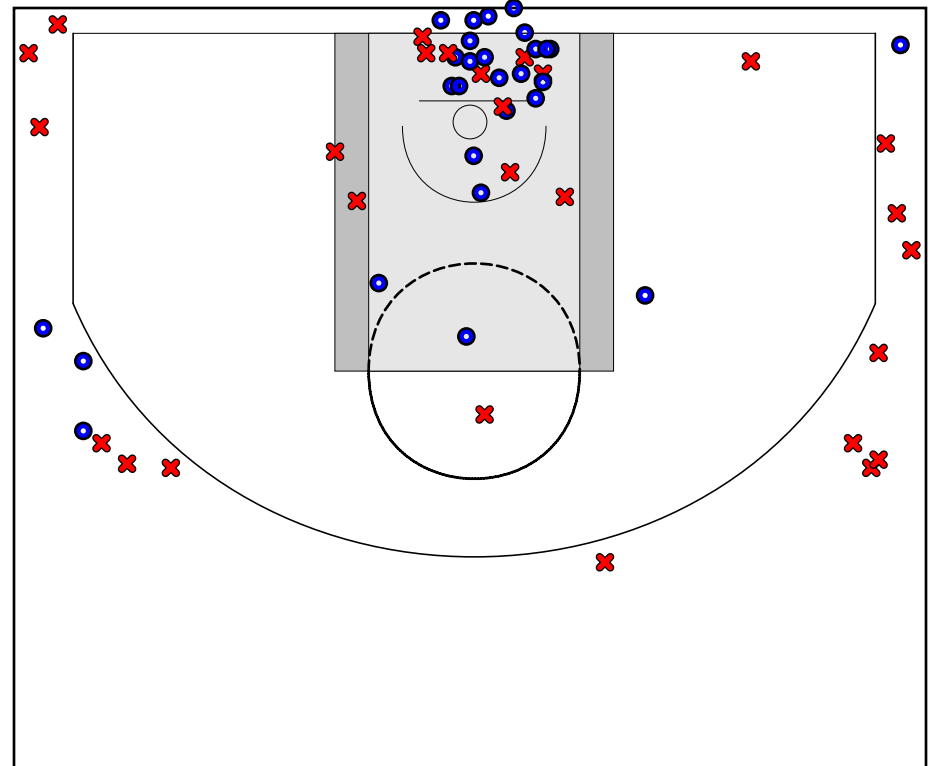

Game Summary Comparison

Statistic	Team Elite	Cal Stars
Points	60	77
<i>Field Goals</i>	23 / 72	28 / 55
<i>2 Point</i>	19 / 61	24 / 37
<i>3 Point</i>	4 / 11	4 / 18
<i>Free Throws</i>	10 / 16	17 / 23
Assists	9	22
Rebounds	36	44
<i>Offensive</i>	17	12
<i>Defensive</i>	19	32
Blocks	1	9
Steals	12	4
Deflections	0	0
Turnovers	13	15
Charges Taken	0	0
Personal Fouls	23	14

Cal Stars