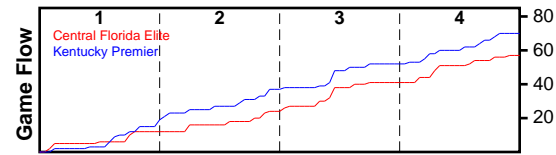

Central Florida Elite

04/21/2018 Central Florida Elite at Kentucky Premier (GE)

	1	2	3	4	T
Central Florida	12	12	17	16	57
Kentucky Premier	17	20	15	18	70

#	Name	G	MIN	FGM	FGA	FG%	2PM	2PA	2P%	3PM	3PA	3P%	FTM	FTA	FT%	OREB	DREB	REB	AST	STL	BLK	DEF	TO	PF	CHG	PM	PTS
1	Samantha Pacheco	1	24	2	3	.667	1	2	.500	1	1	1.000	4	6	.667	3	1	4	2	1	0	0	3	0	0	-8	9
2	Polina Nikulochkina	1	21	1	5	.200	0	1	.000	1	4	.250	0	0	.000	0	1	1	1	2	0	0	1	0	0	-7	3
5	Zoe Alexander	1	23	1	2	.500	1	1	1.000	0	1	.000	0	0	.000	0	0	0	0	2	0	0	1	6	0	-13	2
10	Anastasiia Nikulochkina	1	25	3	9	.333	1	3	.333	2	6	.333	1	2	.500	0	0	0	1	0	0	0	0	0	0	-6	9
11	Brona Kelly	1	15	0	1	.000	0	1	.000	0	0	.000	1	2	.500	0	2	2	0	0	0	0	1	3	0	-12	1
15	Caylyn Richardson	1	19	2	2	1.000	0	0	.000	2	2	1.000	3	4	.750	1	6	7	1	1	0	0	2	5	0	-9	9
21	Jamiya Turner	1	17	7	9	.778	7	8	.875	0	1	.000	2	3	.667	4	0	4	1	1	0	0	2	4	0	-7	16
24	Kyndall Thomas	0	0	0	0	.000	0	0	.000	0	0	.000	0	0	.000	0	0	0	0	0	0	0	0	0	0	0	0
32	Ksyusha Kozlova	1	18	3	6	.500	3	6	.500	0	0	.000	2	3	.667	3	2	5	0	0	0	0	4	6	0	-3	8
	TEAM	1	0	0	0	.000	0	0	.000	0	0	.000	0	0	.000	1	0	1	0	0	0	0	1	0	0	0	0
	TOTALS	1	32	19	37	.514	13	22	.591	6	15	.400	13	20	.650	12	12	24	6	7	0	0	15	24	0	-13	57