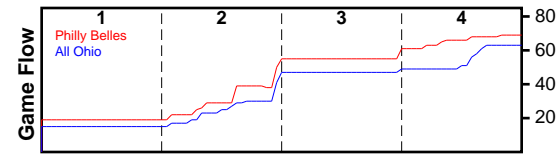

Philly Belles

04/21/2018 Philly Belles at All Ohio (GEYBL)

	1	2	3	4	T
Philly Belles	19	36	0	14	69
All Ohio	15	32	0	16	63

#	Name	G	MIN	FGM	FGA	FG%	2PM	2PA	2P%	3PM	3PA	3P%	FTM	FTA	FT%	OREB	DREB	REB	AST	STL	BLK	DEF	TO	PF	CHG	PM	PTS
10	Alisha Lewis	1	17	4	4	1.000	3	3	1.000	1	1	1.000	0	0	.000	0	3	3	2	0	0	0	3	1	0	-2	9
11	Leilani Correa	1	16	3	4	.750	3	4	.750	0	0	.000	4	6	.667	1	2	3	0	1	0	0	1	0	0	9	10
12	Allison Campbell	1	16	3	6	.500	2	3	.667	1	3	.333	1	2	.500	0	0	0	0	1	0	0	1	2	0	8	8
20	Maddie Burke	1	17	2	5	.400	0	0	.000	2	5	.400	0	0	.000	1	3	4	3	0	0	0	4	2	0	-1	6
21	Faith Masonius	1	26	1	4	.250	1	4	.250	0	0	.000	5	5	1.000	1	1	2	1	0	0	0	2	1	0	3	7
23	Celeste Taylor	1	17	2	7	.286	1	6	.167	1	1	1.000	0	1	.000	1	0	1	4	2	0	0	3	0	0	-1	5
24	Amari Deberry	1	17	4	6	.667	4	6	.667	0	0	.000	3	5	.600	0	5	5	0	0	2	0	0	2	0	-1	11
25	Anna Camden	1	16	2	5	.400	1	3	.333	1	2	.500	0	0	.000	1	4	5	2	1	1	0	2	1	0	8	5
30	Kiyana Jefferson	1	16	1	3	.333	1	2	.500	0	1	.000	4	5	.800	3	1	4	3	2	0	0	3	1	0	8	6
33	Kylee Watson	1	7	1	2	.500	1	2	.500	0	0	.000	0	0	.000	0	2	2	1	1	0	0	0	3	0	4	2
	TEAM	0	0	0	0	.000	0	0	.000	0	0	.000	0	0	.000	0	0	0	0	0	0	0	0	0	0	0	0
	TOTALS	1	32	23	46	.500	17	33	.515	6	13	.462	17	24	.708	8	21	29	16	8	3	0	19	13	0	6	69