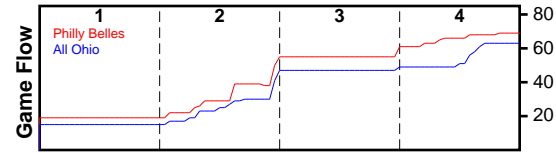

All Ohio

04/21/2018 Philly Belles at All Ohio (GEYBL)

	1	2	3	4	T
Philly Belles	19	36	0	14	69
All Ohio	15	32	0	16	63