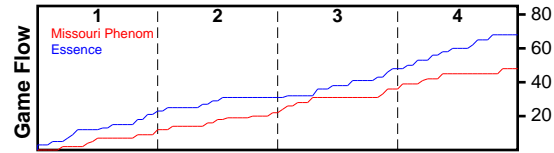

Essence

04/21/2018 Missouri Phenom at Essence (GEYBL)

	1	2	3	4	T
Missouri Phenom	9	13	14	12	48
Essence	21	10	17	20	68