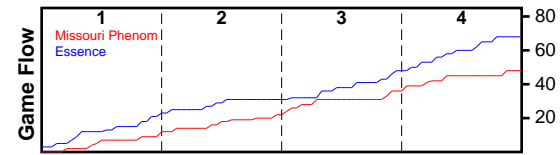

# Missouri Phenom

04/21/2018 Missouri Phenom at Essence (GEYBL)

	1	2	3	4	T
Missouri Phenom	9	13	14	12	48
Essence	21	10	17	20	68

#	Name	G	MIN	FGM	FGA	FG%	2PM	2PA	2P%	3PM	3PA	3P%	FTM	FTA	FT%	OREB	DREB	REB	AST	STL	BLK	DEF	TO	PF	CHG	PM	PTS
2	Madison Buford	1	19	2	7	.286	0	4	.000	2	3	.667	1	2	.500	1	3	4	1	1	0	0	0	3	0	2	7
3	Priscilla Williams	1	26	7	14	.500	5	10	.500	2	4	.500	8	12	.667	3	4	7	1	3	0	0	0	1	0	-13	24
14	Sydnee Kemp	1	19	0	6	.000	0	2	.000	0	4	.000	1	2	.500	2	1	3	0	0	0	0	3	3	0	-21	1
15	Kennedy Flanagan	1	13	0	1	.000	0	1	.000	0	0	.000	0	0	.000	1	0	1	1	0	0	0	0	0	1	-23	0
21	Sydney Dukes	1	14	0	3	.000	0	1	.000	0	2	.000	0	0	.000	0	0	0	2	0	0	0	0	2	0	-8	0
23	Taryn Scheuermann	1	4	0	0	.000	0	0	.000	0	0	.000	0	0	.000	0	0	0	0	0	0	0	0	1	0	-4	0
32	Ryan Cobbins	1	22	2	4	.500	1	2	.500	1	2	.500	0	0	.000	1	2	3	2	1	1	0	1	3	0	1	5
33	Micah Linthacum	1	17	3	3	1.000	3	3	1.000	0	0	.000	0	1	.000	1	0	1	0	1	1	0	1	3	0	-21	6
34	Emma Chapman	1	22	1	8	.125	1	8	.125	0	0	.000	3	4	.750	1	2	3	0	0	1	0	2	2	0	-13	5
44	Jazmaine Lewis	1	9	0	2	.000	0	2	.000	0	0	.000	0	0	.000	1	3	4	0	0	0	0	0	1	0	0	0
	TEAM	1	0	0	0	.000	0	0	.000	0	0	.000	0	0	.000	0	1	1	0	0	0	0	7	0	0	0	0
	<b>TOTALS</b>	1	32	15	48	.312	10	33	.303	5	15	.333	13	21	.619	11	16	27	7	6	3	0	14	19	1	-20	48