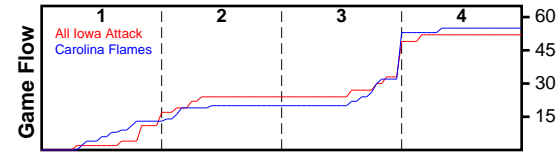

All Iowa Attack

04/21/2018 All Iowa Attack at Carolina Flames (GEYBL)

	1	2	3	4	T
All Iowa Attack	11	13	12	16	52
Carolina Flames	13	7	16	19	55

#	Name	G	MIN	FGM	FGA	FG%	2PM	2PA	2P%	3PM	3PA	3P%	FTM	FTA	FT%	OREB	DREB	REB	AST	STL	BLK	DEF	TO	PF	CHG	PM	PTS
2	Greta Kampschroeder	1	19	2	6	.333	0	0	.000	2	6	.333	1	4	.250	3	3	6	0	0	0	0	0	2	0	14	7
3	Sara McCullough	1	17	1	5	.200	1	1	1.000	0	4	.000	1	2	.500	1	1	2	2	1	0	0	0	1	0	-2	3
10	Kylie Feuerbach	1	21	1	7	.143	1	4	.250	0	3	.000	2	2	1.000	1	2	3	1	0	0	0	0	3	0	-8	4
11	Megan Meyer	1	4	0	0	.000	0	0	.000	0	0	.000	0	0	.000	0	1	1	0	0	0	0	0	2	0	-3	0
13	Shateah Wetering	1	10	2	4	.500	2	3	.667	0	1	.000	2	2	1.000	2	2	4	0	0	0	0	0	3	0	5	6
20	Anna Brown	1	17	0	2	.000	0	0	.000	0	2	.000	2	2	1.000	0	1	1	4	1	0	0	0	2	0	-1	2
22	Caitlin Clark	1	16	6	15	.400	2	5	.400	4	10	.400	2	2	1.000	1	7	8	2	1	0	0	3	6	0	-12	18
23	Aubrey Joens	1	15	4	14	.286	0	2	.000	4	12	.333	2	2	1.000	1	5	6	0	0	0	0	0	5	0	6	14
42	Regan Nesheim	1	5	0	1	.000	0	0	.000	0	1	.000	0	0	.000	0	3	3	0	1	0	0	1	1	0	1	0
	TEAM	1	0	0	0	.000	0	0	.000	0	0	.000	0	0	.000	0	1	1	0	0	0	0	2	0	0	0	0
	TOTALS	1	32	16	54	.296	6	15	.400	10	39	.256	12	16	.750	9	26	35	9	4	0	0	6	25	0	-3	54