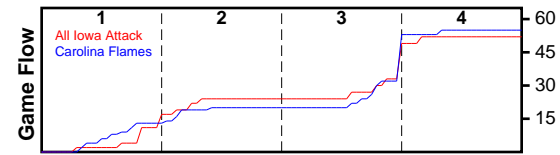

Carolina Flames

04/21/2018 All Iowa Attack at Carolina Flames (GEYBL)

	1	2	3	4	T
All Iowa Attack	11	13	12	16	52
Carolina Flames	13	7	16	19	55