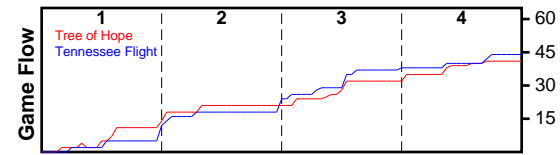

# Tree of Hope

04/21/2018 Tree of Hope at Tennessee Flight (GEYBL)

	1	2	3	4	T
Tree of Hope	11	10	11	9	41
Tennessee Flight	5	13	19	7	44

#	Name	G	MIN	FGM	FGA	FG%	2PM	2PA	2P%	3PM	3PA	3P%	FTM	FTA	FT%	OREB	DREB	REB	AST	STL	BLK	DEF	TO	PF	CHG	PM	PTS
1	Faith Brantley	1	33	4	7	.571	0	2	.000	4	5	.800	0	0	.000	2	0	2	0	1	0	0	0	1	0	5	12
5	Meghan Fiso	1	18	0	2	.000	0	1	.000	0	1	.000	0	0	.000	0	0	0	1	0	0	0	0	2	0	-10	0
10	Molly Vandenbrink	1	1	0	0	.000	0	0	.000	0	0	.000	1	2	.500	0	0	0	0	0	0	0	0	1	0	-2	1
11	Jasmine Gayles	1	3	0	0	.000	0	0	.000	0	0	.000	0	0	.000	0	2	2	0	0	0	0	1	0	0	4	0
13	Dalayah Daniels	1	24	4	8	.500	4	8	.500	0	0	.000	0	0	.000	1	5	6	0	2	0	0	2	2	0	2	8
15	Kara Choi	1	8	0	1	.000	0	1	.000	0	0	.000	0	0	.000	0	0	0	0	0	0	0	0	0	0	0	0
22	Grace Sarver	1	30	1	3	.333	1	2	.500	0	1	.000	5	10	.500	2	5	7	6	1	0	0	0	5	0	-4	7
23	Alexyss Newman	1	8	1	1	1.000	1	1	1.000	0	0	.000	0	0	.000	0	1	1	0	0	0	0	0	1	0	-1	2
33	Jordyn Jenkins	1	12	3	5	.600	3	5	.600	0	0	.000	4	7	.571	2	3	5	0	0	0	0	1	0	0	0	10
35	Jaquaya Miller	1	24	1	2	.500	1	2	.500	0	0	.000	0	0	.000	0	2	2	1	0	0	0	1	5	0	-1	2
42	Kelsey Lenzie	1	7	1	4	.250	1	1	1.000	0	3	.000	0	1	.000	0	1	1	0	0	0	0	2	2	0	7	2
	TEAM	1	0	0	0	.000	0	0	.000	0	0	.000	0	0	.000	1	1	2	0	0	0	0	2	0	0	0	0
	<b>TOTALS</b>	<b>1</b>	<b>32</b>	<b>15</b>	<b>33</b>	<b>.455</b>	<b>11</b>	<b>23</b>	<b>.478</b>	<b>4</b>	<b>10</b>	<b>.400</b>	<b>10</b>	<b>20</b>	<b>.500</b>	<b>8</b>	<b>20</b>	<b>28</b>	<b>8</b>	<b>4</b>	<b>0</b>	<b>0</b>	<b>9</b>	<b>19</b>	<b>0</b>	<b>-3</b>	<b>44</b>