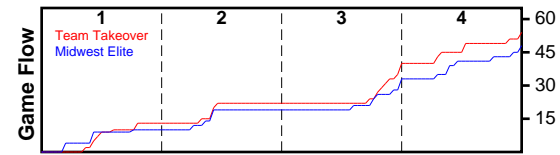

Team Takeover

04/22/2018 Team Takeover at Midwest Elite (GEYBL)

	1	2	3	4	T
Team Takeover	13	9	18	14	54
Midwest Elite	10	9	14	15	48

#	Name	G	MIN	FGM	FGA	FG%	2PM	2PA	2P%	3PM	3PA	3P%	FTM	FTA	FT%	OREB	DREB	REB	AST	STL	BLK	DEF	TO	PF	CHG	PM	PTS
1	Mir McLean	1	18	6	8	.750	6	8	.750	0	0	.000	7	10	.700	6	5	11	0	2	0	0	2	2	0	6	19
2	Lauren Park-Lane	1	13	1	4	.250	1	3	.333	0	1	.000	2	2	1.000	0	0	0	2	1	0	0	3	1	0	10	4
3	Iyanna Warren	1	2	1	1	1.000	1	1	1.000	0	0	.000	0	0	.000	0	1	1	0	0	0	0	1	0	0	-2	2
5	Jessica Booth	1	9	1	2	.500	1	2	.500	0	0	.000	1	2	.500	0	1	1	3	1	0	0	3	0	0	-4	3
10	Angel Reese	1	21	2	7	.286	2	7	.286	0	0	.000	4	8	.500	3	4	7	1	0	0	0	2	4	0	2	8
11	Rayniah Walker	1	8	0	2	.000	0	2	.000	0	0	.000	0	0	.000	0	1	1	0	0	0	0	1	2	0	4	0
12	Jakia Brown-Turner	1	20	2	14	.143	2	10	.200	0	4	.000	6	7	.857	1	2	3	1	1	0	0	1	4	0	8	10
20	Jayla James	1	10	2	6	.333	0	3	.000	2	3	.667	0	3	.000	0	3	3	1	0	1	0	1	2	0	1	6
24	Madison Scott	1	15	1	2	.500	1	2	.500	0	0	.000	0	0	.000	1	4	5	0	1	0	0	0	2	0	5	2
34	Dainajoy McFarlane	0	0	0	0	.000	0	0	.000	0	0	.000	0	0	.000	0	0	0	0	0	0	0	0	0	0	0	0
	TEAM	0	0	0	0	.000	0	0	.000	0	0	.000	0	0	.000	0	0	0	0	0	0	0	0	0	0	0	0
	TOTALS	1	40	16	46	.348	14	38	.368	2	8	.250	20	32	.625	11	21	32	8	6	1	0	14	17	0	6	54