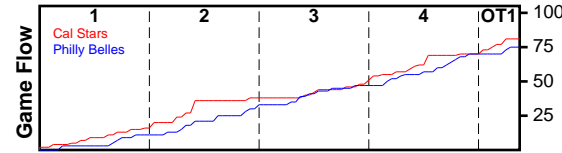

# Cal Stars

04/22/2018 Cal Stars at Philly Belles (GEYBL)

	1	2	3	4	OT1	T
Cal Stars	16	22	10	22	11	81
Philly Belles	11	22	14	23	5	75

#	Name	G	MIN	FGM	FGA	FG%	2PM	2PA	2P%	3PM	3PA	3P%	FTM	FTA	FT%	OREB	DREB	REB	AST	STL	BLK	DEF	TO	PF	CHG	PM	PTS	
1	Alyson Miura	1	28	3	8	.375	1	2	.500	2	6	.333	4	4	1.000	1	3	4	5	0	0	0	0	3	0	10	12	
2	McKelle Meek	1	5	0	1	.000	0	0	.000	0	1	.000	0	0	.000	0	0	0	0	0	0	0	0	1	0	-4	0	
3	Erica Miller	1	4	0	0	.000	0	0	.000	0	0	.000	0	0	.000	0	0	0	1	1	0	0	1	1	0	-8	0	
5	Nia Lowery	0	0	0	0	.000	0	0	.000	0	0	.000	0	0	.000	0	0	0	0	0	0	0	0	0	0	0	0	
10	Nicole Young	1	6	0	0	.000	0	0	.000	0	0	.000	0	0	.000	0	0	0	1	0	0	0	0	1	0	-6	0	
14	Alexandra Bamberger	1	6	0	0	.000	0	0	.000	0	0	.000	4	4	1.000	0	1	1	0	0	0	0	1	1	0	1	4	
15	Angel Jackson	1	5	1	1	1.000	1	1	1.000	0	0	.000	3	4	.750	0	1	1	0	0	0	0	0	0	0	0	7	5
21	Brooke Demetre	1	16	6	10	.600	5	7	.714	1	3	.333	0	0	.000	1	1	2	0	0	0	0	0	1	0	11	13	
22	Cameron Brink	1	28	4	7	.571	4	7	.571	0	0	.000	7	9	.778	7	9	16	4	0	2	0	1	5	0	-3	15	
23	Madison Campbell	1	22	0	5	.000	0	3	.000	0	2	.000	6	6	1.000	1	5	6	1	0	0	1	0	1	0	7	6	
24	Hannah Jump	1	29	1	10	.100	0	1	.000	1	9	.111	3	5	.600	2	2	4	0	0	0	0	1	0	0	8	6	
30	Haley Jones	1	33	7	16	.438	5	13	.385	2	3	.667	4	7	.571	3	8	11	5	3	1	0	4	2	0	7	20	
32	Jordan Sweeney	0	0	0	0	.000	0	0	.000	0	0	.000	0	0	.000	0	0	0	0	0	0	0	0	0	0	0	0	
	TEAM	0	0	0	0	.000	0	0	.000	0	0	.000	0	0	.000	0	0	0	0	0	0	0	0	0	0	0	0	
	<b>TOTALS</b>	<b>1</b>	<b>32</b>	<b>22</b>	<b>58</b>	<b>.379</b>	<b>16</b>	<b>34</b>	<b>.471</b>	<b>6</b>	<b>24</b>	<b>.250</b>	<b>31</b>	<b>39</b>	<b>.795</b>	<b>15</b>	<b>30</b>	<b>45</b>	<b>17</b>	<b>4</b>	<b>3</b>	<b>1</b>	<b>8</b>	<b>16</b>	<b>0</b>	<b>6</b>	<b>81</b>	