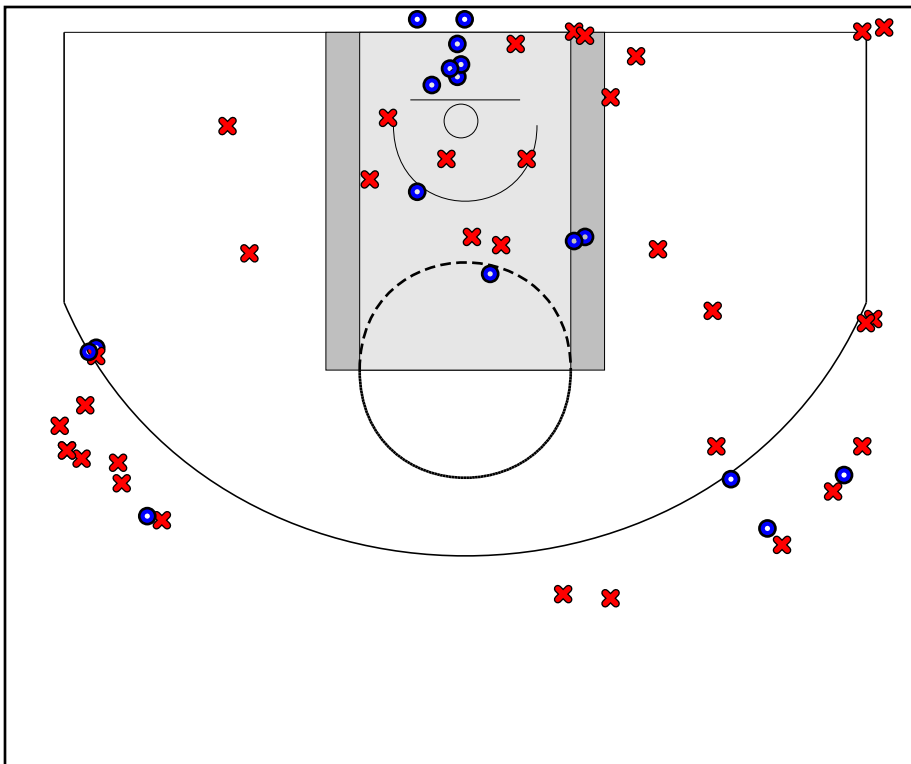

Game Summary Comparison

Statistic	Cal Stars	Philly Belles
Points	81	75
Field Goals	22 / 58	29 / 72
2 Point	16 / 34	23 / 52
3 Point	6 / 24	6 / 20
Free Throws	31 / 39	11 / 14
Assists	17	18
Rebounds	45	37
Offensive	15	12
Defensive	30	25
Blocks	3	2
Steals	4	9
Deflections	1	0
Turnovers	8	12
Charges Taken	0	0
Personal Fouls	16	23

Cal Stars