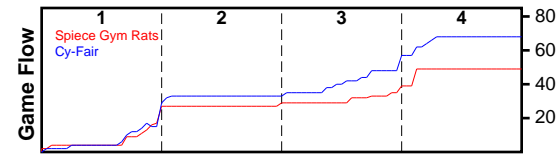

Cy-Fair

04/22/2018 Spiece Gym Rats at Cy-Fair (GEYBL)

	1	2	3	4	T
Spiece Gym Rats	27	0	11	11	49
Cy-Fair	29	4	20	15	68