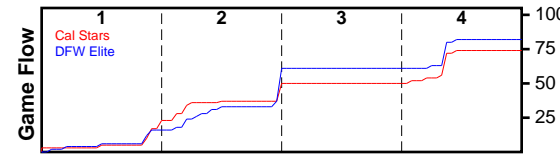

Cal Stars

04/22/2018 Cal Stars at DFW Elite (GEYBL)

	1	2	3	4	T
Cal Stars	23	27	0	24	74
DFW Elite	16	45	0	21	82

#	Name	G	MIN	FGM	FGA	FG%	2PM	2PA	2P%	3PM	3PA	3P%	FTM	FTA	FT%	OREB	DREB	REB	AST	STL	BLK	DEF	TO	PF	CHG	PM	PTS
1	Alyson Miura	1	13	2	6	.333	1	4	.250	1	2	.500	2	4	.500	0	1	1	3	2	0	0	2	2	0	-10	7
2	McKelle Meek	1	12	0	0	.000	0	0	.000	0	0	.000	0	0	.000	0	0	0	0	0	0	0	0	1	0	-7	0
3	Erica Miller	1	1	0	1	.000	0	0	.000	0	1	.000	0	0	.000	0	1	1	1	0	0	0	0	0	0	-6	0
5	Nia Lowery	0	0	0	0	.000	0	0	.000	0	0	.000	0	0	.000	0	0	0	0	0	0	0	0	0	0	0	0
10	Nicole Young	1	8	1	5	.200	1	3	.333	0	2	.000	1	2	.500	0	1	1	1	1	0	0	0	1	0	-1	3
14	Alexandra Bamberger	1	5	2	5	.400	2	5	.400	0	0	.000	2	2	1.000	1	0	1	0	0	0	0	2	3	0	-1	6
15	Angel Jackson	1	8	6	8	.750	6	8	.750	0	0	.000	4	6	.667	3	2	5	0	2	1	0	2	2	0	6	16
21	Brooke Demetre	1	11	2	5	.400	1	4	.250	1	1	1.000	0	0	.000	1	2	3	1	1	0	0	0	0	0	-1	5
22	Cameron Brink	1	26	3	5	.600	3	5	.600	0	0	.000	0	0	.000	1	0	1	1	0	1	0	1	1	0	-11	6
23	Madison Campbell	1	15	2	4	.500	1	1	1.000	1	3	.333	0	0	.000	1	2	3	3	0	0	0	2	2	0	3	5
24	Hannah Jump	1	28	3	10	.300	1	3	.333	2	7	.286	0	0	.000	0	1	1	0	0	0	0	1	0	0	-9	8
30	Haley Jones	1	29	8	15	.533	7	10	.700	1	5	.200	1	1	1.000	2	3	5	3	2	2	0	5	2	0	-2	18
32	Jordan Sweeney	0	0	0	0	.000	0	0	.000	0	0	.000	0	0	.000	0	0	0	0	0	0	0	0	0	0	0	0
	TEAM	1	0	0	0	.000	0	0	.000	0	0	.000	0	0	.000	0	0	0	0	0	0	0	1	0	0	0	0
	TOTALS	1	32	29	64	.453	23	43	.535	6	21	.286	10	15	.667	9	13	22	13	8	4	0	16	14	0	-8	74