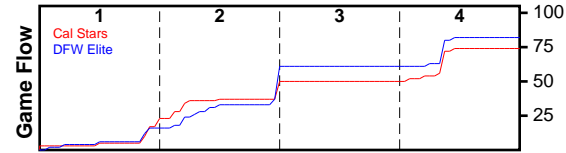

DFW Elite

04/22/2018 Cal Stars at DFW Elite (GEYBL)

	1	2	3	4	T
Cal Stars	23	27	0	24	74
DFW Elite	16	45	0	21	82