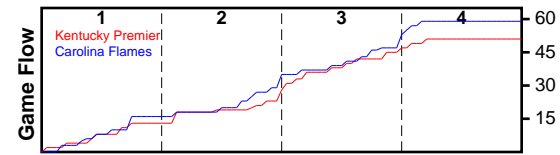

Kentucky Premier

04/22/2018 Kentucky Premier at Carolina Flames (GEYE)

	1	2	3	4	T
Kentucky Premier	13	10	24	4	51
Carolina Flames	16	13	22	8	59

#	Name	G	MIN	FGM	FGA	FG%	2PM	2PA	2P%	3PM	3PA	3P%	FTM	FTA	FT%	OREB	DREB	REB	AST	STL	BLK	DEF	TO	PF	CHG	PM	PTS
3	Kennedy Igo	1	7	0	0	.000	0	0	.000	0	0	.000	0	0	.000	0	0	0	1	0	0	0	0	0	0	1	0
4	Joelle Johnson	1	2	0	0	.000	0	0	.000	0	0	.000	0	0	.000	0	0	0	0	0	0	0	0	0	0	0	0
5	Ashlee Harris	1	20	3	6	.500	2	4	.500	1	2	.500	0	0	.000	0	4	4	0	0	0	0	1	4	0	0	7
11	Maaliya Owens	1	3	1	6	.167	0	2	.000	1	4	.250	0	0	.000	1	1	2	0	0	0	0	1	1	0	-6	3
12	Jillian Hayes	1	2	0	1	.000	0	0	.000	0	1	.000	0	0	.000	0	3	3	1	0	0	0	0	2	0	-9	0
14	Courtney Hurst	1	12	0	2	.000	0	0	.000	0	2	.000	0	0	.000	1	0	1	0	1	0	0	0	0	0	-8	0
15	Lauren Schwartz	1	25	3	8	.375	2	4	.500	1	4	.250	9	10	.900	1	2	3	1	0	0	0	2	2	0	-1	16
21	Kaiya Wynn	1	10	1	3	.333	1	3	.333	0	0	.000	2	2	1.000	3	0	3	0	0	0	0	0	1	0	-6	4
22	Kristen Clemons	1	17	0	1	.000	0	1	.000	0	0	.000	1	2	.500	1	4	5	0	0	0	0	1	2	0	-2	1
23	Maddie Scherr	1	29	4	7	.571	4	7	.571	0	0	.000	2	4	.500	1	6	7	1	0	0	0	1	4	0	-10	10
25	Erin Toller	0	0	0	0	.000	0	0	.000	0	0	.000	0	0	.000	0	0	0	0	0	0	0	0	0	0	0	0
32	Emma King	1	23	2	9	.222	0	2	.000	2	7	.286	0	0	.000	0	1	1	0	0	0	0	1	2	0	-3	6
34	Cameron Browning	1	17	1	4	.250	1	4	.250	0	0	.000	2	2	1.000	1	2	3	1	1	0	0	0	5	0	4	4
	TEAM	1	0	0	0	.000	0	0	.000	0	0	.000	0	0	.000	0	5	5	0	0	0	0	0	0	0	0	0
	TOTALS	1	32	15	47	.319	10	27	.370	5	20	.250	16	20	.800	9	28	37	5	2	0	0	7	23	0	-8	51