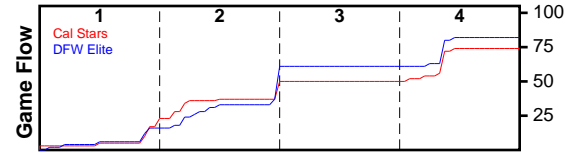

# Cal Stars

04/22/2018 Cal Stars at DFW Elite (GEYBL)

	1	2	3	4	T
Cal Stars	23	27	0	24	74
DFW Elite	16	45	0	21	82

#	Name	G	MIN	FGM	FGA	FG%	2PM	2PA	2P%	3PM	3PA	3P%	FTM	FTA	FT%	OREB	DREB	REB	AST	STL	BLK	DEF	TO	PF	CHG	PM	PTS
1	Alyson Miura	1	13	2	6	.333	1	4	.250	1	2	.500	2	4	.500	0	1	1	3	2	0	0	2	2	0	-10	7
2	McKelle Meek	1	12	0	0	.000	0	0	.000	0	0	.000	0	0	.000	0	0	0	0	0	0	0	0	1	0	-7	0
3	Erica Miller	1	1	0	1	.000	0	0	.000	0	1	.000	0	0	.000	0	1	1	1	0	0	0	0	0	0	-6	0
5	Nia Lowery	0	0	0	0	.000	0	0	.000	0	0	.000	0	0	.000	0	0	0	0	0	0	0	0	0	0	0	0
10	Nicole Young	1	8	1	5	.200	1	3	.333	0	2	.000	1	2	.500	0	1	1	1	1	0	0	0	1	0	-1	3
14	Alexandra Bamberger	1	5	2	5	.400	2	5	.400	0	0	.000	2	2	1.000	1	0	1	0	0	0	0	2	3	0	-1	6
15	Angel Jackson	1	8	6	8	.750	6	8	.750	0	0	.000	4	6	.667	3	2	5	0	2	1	0	2	2	0	6	16
21	Brooke Demetre	1	11	2	5	.400	1	4	.250	1	1	1.000	0	0	.000	1	2	3	1	1	0	0	0	0	0	-1	5
22	Cameron Brink	1	26	3	5	.600	3	5	.600	0	0	.000	0	0	.000	1	0	1	1	0	1	0	1	1	0	-11	6
23	Madison Campbell	1	15	2	4	.500	1	1	1.000	1	3	.333	0	0	.000	1	2	3	3	0	0	0	2	2	0	3	5
24	Hannah Jump	1	28	3	10	.300	1	3	.333	2	7	.286	0	0	.000	0	1	1	0	0	0	0	1	0	0	-9	8
30	Haley Jones	1	29	8	15	.533	7	10	.700	1	5	.200	1	1	1.000	2	3	5	3	2	2	0	5	2	0	-2	18
32	Jordan Sweeney	0	0	0	0	.000	0	0	.000	0	0	.000	0	0	.000	0	0	0	0	0	0	0	0	0	0	0	0
	TEAM	1	0	0	0	.000	0	0	.000	0	0	.000	0	0	.000	0	0	0	0	0	0	0	1	0	0	0	0
	<b>TOTALS</b>	<b>1</b>	<b>32</b>	<b>29</b>	<b>64</b>	<b>.453</b>	<b>23</b>	<b>43</b>	<b>.535</b>	<b>6</b>	<b>21</b>	<b>.286</b>	<b>10</b>	<b>15</b>	<b>.667</b>	<b>9</b>	<b>13</b>	<b>22</b>	<b>13</b>	<b>8</b>	<b>4</b>	<b>0</b>	<b>16</b>	<b>14</b>	<b>0</b>	<b>-8</b>	<b>74</b>