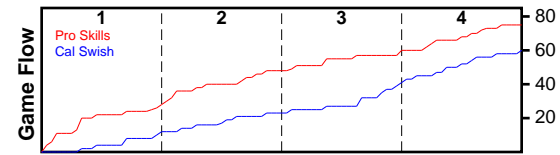

Cal Swish

07/06/2018 Pro Skills at Cal Swish (GEYBL2)

	1	2	3	4	T
Pro Skills	28	20	12	15	75
Cal Swish	12	11	18	19	60