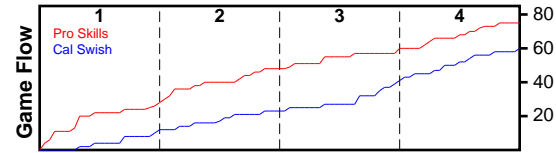

Pro Skills

07/06/2018 Pro Skills at Cal Swish (GEYBL2)

	1	2	3	4	T
Pro Skills	28	20	12	15	75
Cal Swish	12	11	18	19	60

#	Name	G	MIN	FGM	FGA	FG%	2PM	2PA	2P%	3PM	3PA	3P%	FTM	FTA	FT%	OREB	DREB	REB	AST	STL	BLK	DEF	TO	PF	CHG	PM	PTS
0		1	17	0	5	.000	0	2	.000	0	3	.000	0	0	.000	0	0	0	1	2	0	0	1	1	0	25	0
1		1	20	3	3	1.000	3	3	1.000	0	0	.000	5	10	.500	2	1	3	0	1	0	0	1	1	0	17	11
2		1	25	1	2	.500	1	2	.500	0	0	.000	0	0	.000	0	1	1	0	0	0	0	0	2	0	12	2
3		1	6	1	3	.333	1	1	1.000	0	2	.000	3	6	.500	1	0	1	1	0	0	0	0	1	0	-2	5
4		0	0	0	0	.000	0	0	.000	0	0	.000	0	0	.000	0	0	0	0	0	0	0	0	0	0	0	0
5		1	12	1	6	.167	1	4	.250	0	2	.000	1	1	1.000	1	2	3	1	1	0	0	2	2	0	-13	3
14		1	20	4	4	1.000	3	3	1.000	1	1	1.000	0	0	.000	1	1	2	1	3	0	0	1	2	0	17	9
21		1	27	7	9	.778	7	9	.778	0	0	.000	2	4	.500	0	3	3	0	0	0	0	1	1	0	13	16
23		1	6	2	3	.667	1	1	1.000	1	2	.500	0	0	.000	1	0	1	0	0	0	0	4	3	0	-2	5
24		1	0	0	1	.000	0	1	.000	0	0	.000	0	0	.000	0	1	1	0	0	2	0	1	0	0	0	0
25		1	20	3	3	1.000	2	2	1.000	1	1	1.000	0	0	.000	1	3	4	3	2	0	0	2	3	0	-6	7
30		1	12	5	5	1.000	5	5	1.000	0	0	.000	3	4	.750	0	1	1	1	2	0	0	1	3	0	-13	13
	TEAM	0	0	0	0	.000	0	0	.000	0	0	.000	0	0	.000	0	0	0	0	0	0	0	0	0	0	0	0
	TOTALS	1	32	27	44	.614	24	33	.727	3	11	.273	14	25	.560	7	13	20	8	11	2	0	14	19	0	15	71