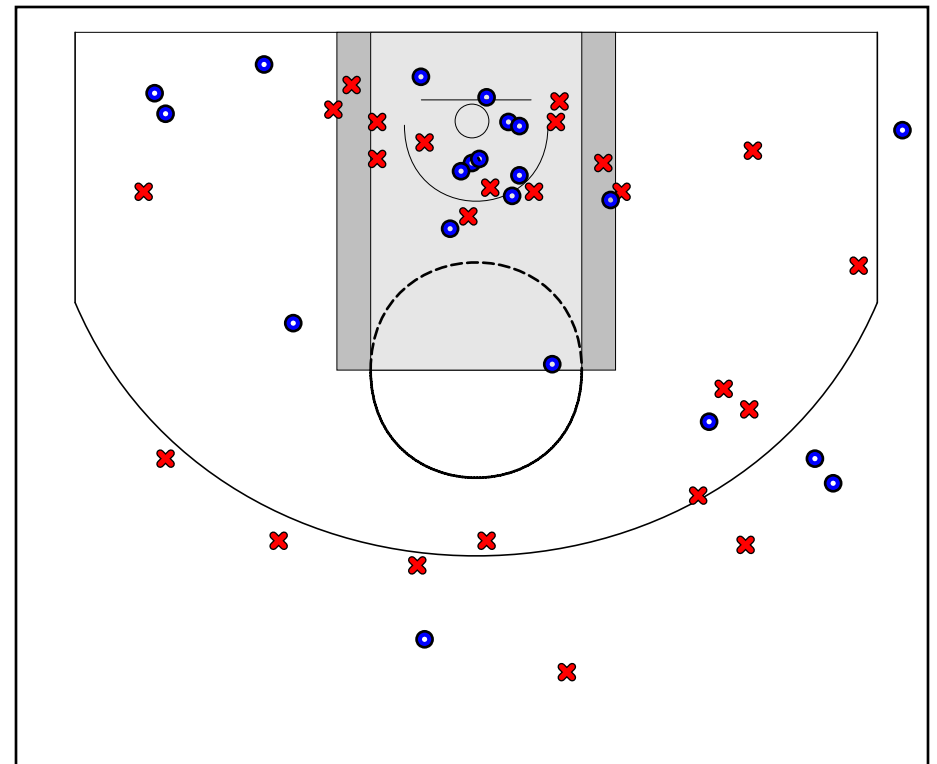

Carolina Flames