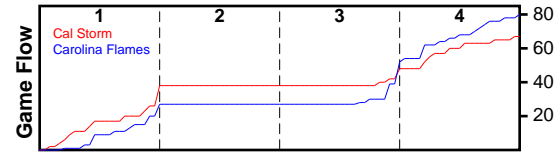

Cal Storm

07/06/2018 Cal Storm at Carolina Flames (GEYBL2)

	1	2	3	4	T
Cal Storm	38	0	10	19	67
Carolina Flames	27	0	25	28	80

#	Name	G	MIN	FGM	FGA	FG%	2PM	2PA	2P%	3PM	3PA	3P%	FTM	FTA	FT%	OREB	DREB	REB	AST	STL	BLK	DEF	TO	PF	CHG	PM	PTS
1	Vanessa DeJesus	1	15	4	12	.333	2	8	.250	2	4	.500	0	0	.000	1	5	6	1	1	0	0	0	3	0	-5	10
2	Asia Avinger	1	19	0	1	.000	0	0	.000	0	1	.000	0	0	.000	0	0	0	3	0	0	0	0	1	0	-7	0
3	Klara Astrom	1	19	0	2	.000	0	0	.000	0	2	.000	0	0	.000	0	1	1	0	1	0	0	0	4	0	-8	0
4	Kayla Williams	1	25	5	10	.500	1	2	.500	4	8	.500	1	4	.250	2	0	2	1	1	0	0	0	3	0	-16	15
5	Rayah Marshall	1	18	5	6	.833	3	3	1.000	2	3	.667	3	4	.750	4	4	8	2	1	2	0	0	4	0	-12	15
10	Kaitlyn Chen	1	10	4	4	1.000	3	3	1.000	1	1	1.000	5	6	.833	0	1	1	3	2	0	0	1	0	0	5	14
11	Chantal Moawad	1	1	0	0	.000	0	0	.000	0	0	.000	1	2	.500	0	1	1	0	0	0	0	1	1	0	-1	1
14	Bria Shine	1	14	0	1	.000	0	0	.000	0	1	.000	0	0	.000	0	0	0	0	0	0	0	0	0	0	-1	0
21	Hanna Beckman	1	3	0	0	.000	0	0	.000	0	0	.000	0	0	.000	0	0	0	0	0	0	0	1	1	0	-1	0
23	Alexis Whitfield	1	25	1	4	.250	1	4	.250	0	0	.000	0	0	.000	0	4	4	0	0	0	0	0	1	0	1	2
24	Taylor Freeman	0	0	0	0	.000	0	0	.000	0	0	.000	0	0	.000	0	0	0	0	0	0	0	0	0	0	0	0
32	Kimberly Villalobos	1	7	2	3	.667	2	3	.667	0	0	.000	2	4	.500	1	1	2	2	0	0	0	3	0	0	0	6
33	Kamryn Hall	1	8	2	5	.400	2	5	.400	0	0	.000	0	2	.000	1	1	2	1	0	0	0	3	4	0	-14	4
	TEAM	0	0	0	0	.000	0	0	.000	0	0	.000	0	0	.000	0	0	0	0	0	0	0	0	0	0	0	0
	TOTALS	1	32	23	48	.479	14	28	.500	9	20	.450	12	22	.545	9	18	27	13	6	2	0	9	22	0	-13	67