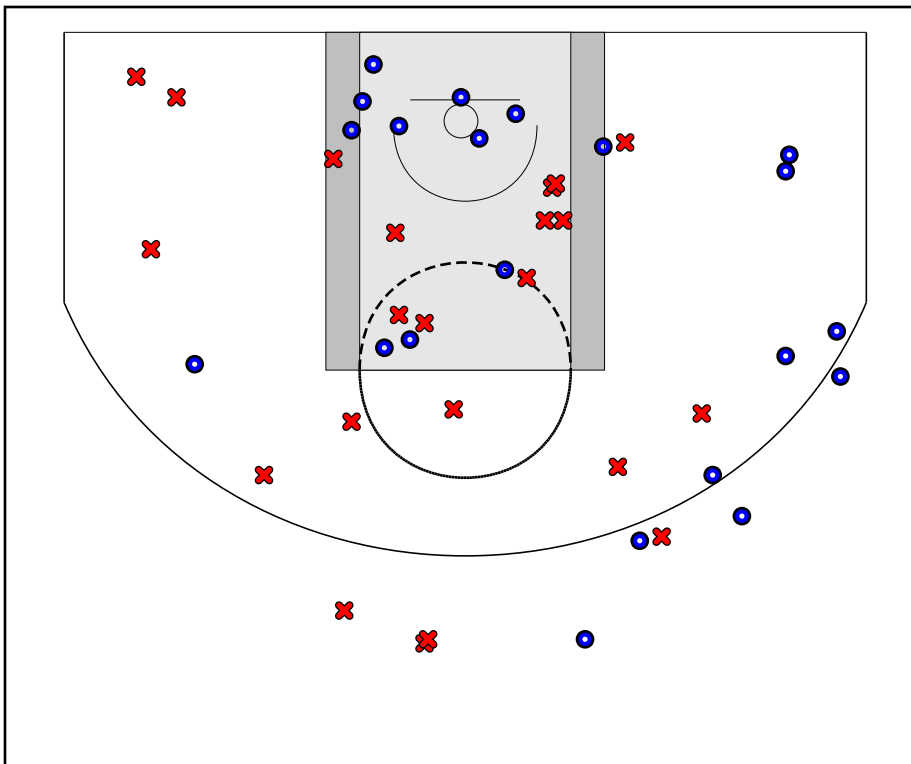

Game Summary Comparison

Statistic	Cal Storm	Carolina Flames
Points	67	80
<i>Field Goals</i>	23 / 48	23 / 53
<i>2 Point</i>	14 / 28	17 / 38
<i>3 Point</i>	9 / 20	6 / 15
<i>Free Throws</i>	12 / 22	28 / 34
Assists	13	10
Rebounds	27	35
<i>Offensive</i>	9	15
<i>Defensive</i>	18	20
Blocks	2	2
Steals	6	2
Deflections	0	0
Turnovers	9	10
Charges Taken	0	0
Personal Fouls	22	10

Cal Storm