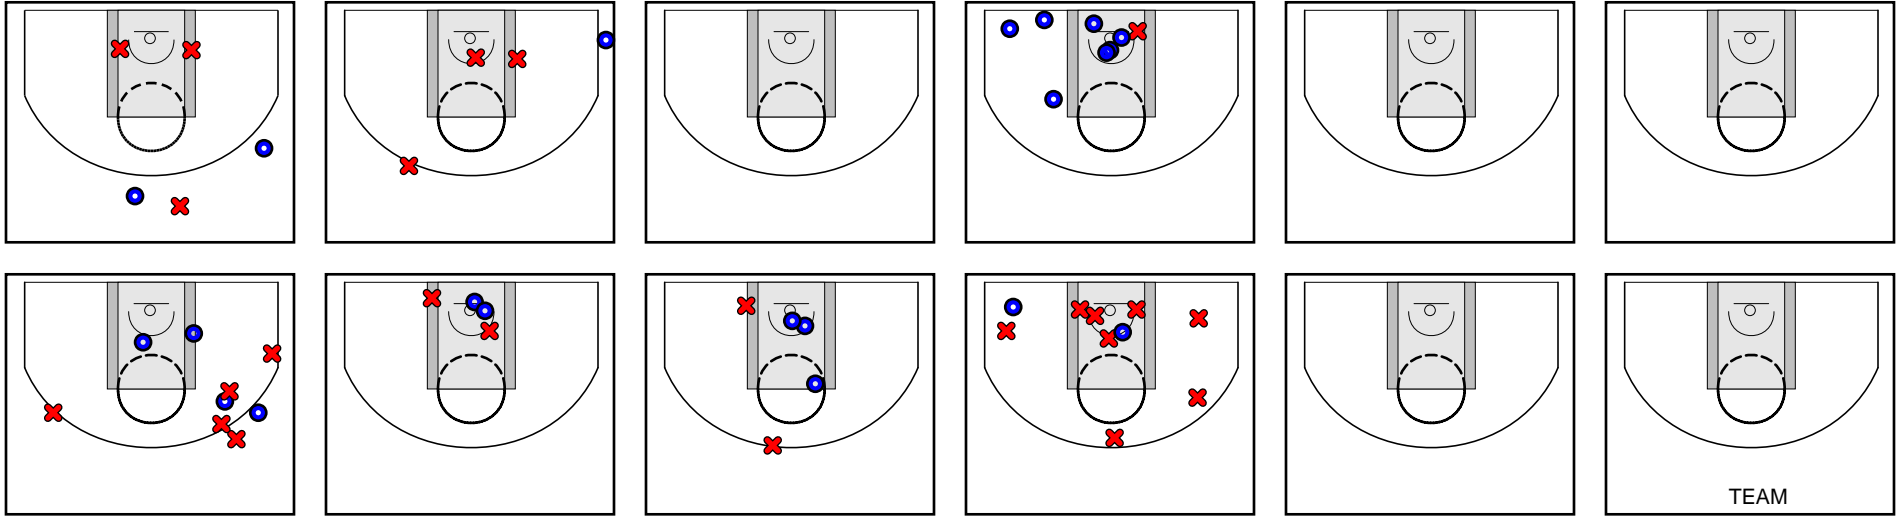

#	Name	G	MIN	FGM	FGA	FG%	2PM	2PA	2P%	3PM	3PA	3P%	FTM	FTA	FT%	OREB	DREB	REB	AST	STL	BLK	DEF	TO	PF	CHG	PM	PTS
2		1	31	2	7	.286	0	4	.000	2	3	.667	10	10	1.000	1	4	5	2	0	0	0	0	2	0	13	16
3		1	9	1	4	.250	0	2	.000	1	2	.500	3	3	1.000	0	0	0	0	0	0	0	1	0	0	8	6
4		0	0	0	0	.000	0	0	.000	0	0	.000	0	0	.000	0	0	0	0	0	0	0	0	0	0	0	0
13		1	16	8	10	.800	8	10	.800	0	0	.000	2	2	1.000	3	4	7	1	0	2	0	2	2	0	8	18
15		0	0	0	0	.000	0	0	.000	0	0	.000	0	0	.000	0	0	0	0	0	0	0	0	0	0	0	0
21		0	0	0	0	.000	0	0	.000	0	0	.000	0	0	.000	0	0	0	0	0	0	0	0	0	0	0	0
22		1	28	4	9	.444	2	4	.500	2	5	.400	2	3	.667	0	2	2	3	1	0	0	1	0	0	9	12
23		1	24	3	8	.375	3	8	.375	0	0	.000	2	2	1.000	8	4	12	1	0	0	0	1	0	0	9	8
31		1	25	3	5	.600	3	5	.600	0	0	.000	4	5	.800	1	2	3	1	0	0	0	2	3	0	8	10
32		1	29	2	10	.200	1	5	.200	1	5	.200	5	9	.556	2	4	6	2	1	0	0	3	3	0	4	10
33		1	0	0	0	.000	0	0	.000	0	0	.000	0	0	.000	0	0	0	0	0	0	0	0	0	0	0	0
	TEAM	0	0	0	0	.000	0	0	.000	0	0	.000	0	0	.000	0	0	0	0	0	0	0	0	0	0	0	0
	TOTALS	1	32	23	53	.434	17	38	.447	6	15	.400	28	34	.824	15	20	35	10	2	2	0	10	10	0	13	80