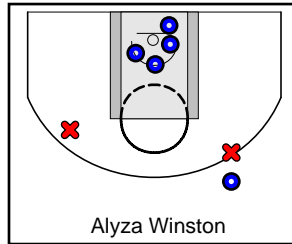

#	Name	G	MIN	FGM	FGA	FG%	2PM	2PA	2P%	3PM	3PA	3P%	FTM	FTA	FT%	OREB	DREB	REB	AST	STL	BLK	DEF	TO	PF	CHG	PM	PTS
2	Jasmine Powell	1	12	0	3	.000	0	2	.000	0	1	.000	3	4	.750	1	1	2	1	1	0	0	0	6	0	-2	3
3	Alyza Winston	1	27	5	7	.714	4	4	1.000	1	3	.333	6	7	.857	0	2	2	4	0	0	0	1	0	0	-3	17
10	Nyam Thornton	1	28	3	7	.429	1	4	.250	2	3	.667	7	8	.875	1	1	2	3	0	0	0	2	4	0	1	15
11	Del'Janae Willams	1	23	1	6	.167	0	2	.000	1	4	.250	2	2	1.000	1	2	3	2	1	1	0	1	6	0	-7	5
12	Diynasti Dowell	1	1	0	0	.000	0	0	.000	0	0	.000	0	0	.000	0	0	0	0	0	0	0	0	0	0	-1	0
13	Olivia Russell	1	9	0	0	.000	0	0	.000	0	0	.000	0	0	.000	1	1	2	0	0	0	0	0	1	0	-4	0
20	Alona Blackwell	1	27	6	10	.600	1	2	.500	5	8	.625	0	0	.000	0	1	1	1	1	1	0	1	1	0	-8	17
24	Alexis Johnson	1	26	5	10	.500	5	9	.556	0	1	.000	2	4	.500	0	3	3	0	2	0	0	2	4	0	-7	12
34	Sydnee Roby	0	0	0	0	.000	0	0	.000	0	0	.000	0	0	.000	0	0	0	0	0	0	0	0	0	0	0	0
35	Adrian Folks	1	12	0	1	.000	0	1	.000	0	0	.000	2	2	1.000	0	0	0	0	0	0	0	2	2	0	1	2
	TEAM	1	0	0	0	.000	0	0	.000	0	0	.000	0	0	.000	0	2	2	0	0	0	0	0	0	0	0	0
	TOTALS	1	32	20	44	.455	11	24	.458	9	20	.450	22	27	.815	4	13	17	11	5	2	0	9	24	0	-8	71