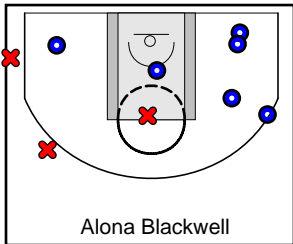

#	Name	G	MIN	FGM	FGA	FG%	2PM	2PA	2P%	3PM	3PA	3P%	FTM	FTA	FT%	OREB	DREB	REB	AST	STL	BLK	DEF	TO	PF	CHG	PM	PTS
2	Jasmine Powell	1	12	0	3	.000	0	2	.000	0	1	.000	3	4	.750	1	1	2	1	1	0	0	0	6	0	-2	3
3	Alyza Winston	1	27	5	7	.714	4	4	1.000	1	3	.333	6	7	.857	0	2	2	4	0	0	0	1	0	0	-3	17
10	Nyam Thornton	1	28	3	7	.429	1	4	.250	2	3	.667	7	8	.875	1	1	2	3	0	0	0	2	4	0	1	15
11	Del'Janae Willams	1	23	1	6	.167	0	2	.000	1	4	.250	2	2	1.000	1	2	3	2	1	1	0	1	6	0	-7	5
12	Diynasti Dowell	1	1	0	0	.000	0	0	.000	0	0	.000	0	0	.000	0	0	0	0	0	0	0	0	0	0	-1	0
13	Olivia Russell	1	9	0	0	.000	0	0	.000	0	0	.000	0	0	.000	1	1	2	0	0	0	0	0	1	0	-4	0
20	Alona Blackwell	1	27	6	10	.600	1	2	.500	5	8	.625	0	0	.000	0	1	1	1	1	1	0	1	1	0	-8	17
24	Alexis Johnson	1	26	5	10	.500	5	9	.556	0	1	.000	2	4	.500	0	3	3	0	2	0	0	2	4	0	-7	12
34	Sydnee Roby	0	0	0	0	.000	0	0	.000	0	0	.000	0	0	.000	0	0	0	0	0	0	0	0	0	0	0	0
35	Adrian Folks	1	12	0	1	.000	0	1	.000	0	0	.000	2	2	1.000	0	0	0	0	0	0	0	2	2	0	1	2
	TEAM	1	0	0	0	.000	0	0	.000	0	0	.000	0	0	.000	0	2	2	0	0	0	0	0	0	0	0	0
	TOTALS	1	32	20	44	.455	11	24	.458	9	20	.450	22	27	.815	4	13	17	11	5	2	0	9	24	0	-8	71