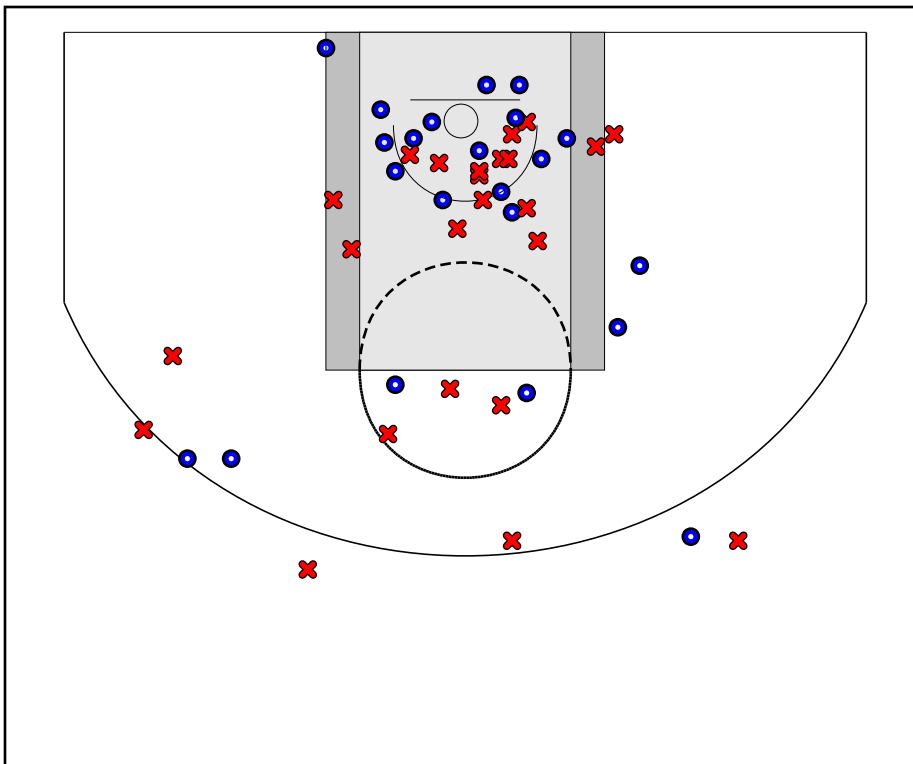

Game Summary Comparison

Statistic	Cy Fair	Indy Spiece Gym Rats
Points	60	48
<i>Field Goals</i>	22 / 50	14 / 51
<i>2 Point</i>	19 / 41	12 / 37
<i>3 Point</i>	3 / 9	2 / 14
<i>Free Throws</i>	13 / 21	18 / 30
Assists	4	7
Rebounds	32	45
<i>Offensive</i>	8	18
<i>Defensive</i>	24	27
Blocks	3	2
Steals	9	7
Deflections	0	0
Turnovers	12	15
Charges Taken	0	0
Personal Fouls	18	17

Cy Fair