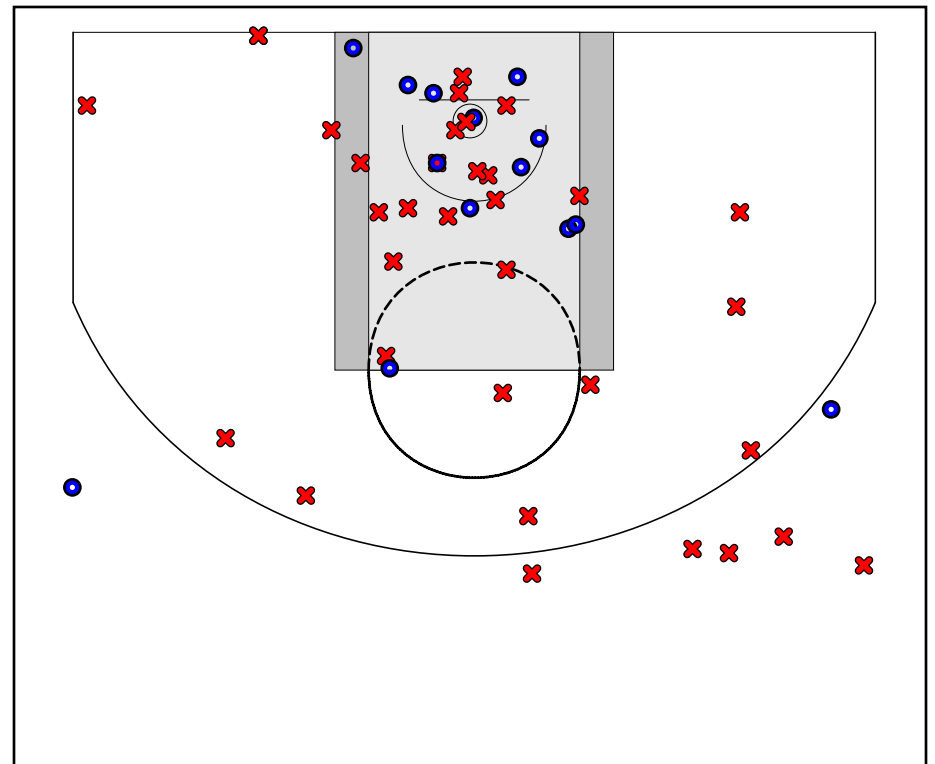

Indy Spiece Gym Rats