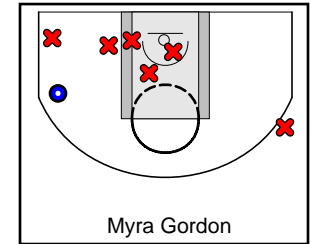

DFW Elite

07/06/2018 DFW Elite at Colorado Elite (GEYBL3)

	1	OT1	OT1	OT1	T
DFW Elite	0	30	13	0	43
Colorado Elite	0	34	13	0	47

#	Name	G	MIN	FGM	FGA	FG%	2PM	2PA	2P%	3PM	3PA	3P%	FTM	FTA	FT%	OREB	DREB	REB	AST	STL	BLK	DEF	TO	PF	CHG	PM	PTS
3	N'Yah Boyd	1	10	0	1	.000	0	0	.000	0	1	.000	0	2	.000	1	1	2	1	0	0	0	3	0	0	-7	0
4	Endyia Rodgers	1	41	7	14	.500	4	5	.800	3	9	.333	2	2	1.000	1	1	2	0	0	0	0	4	2	0	6	19
10	Haarmoni Turner	1	22	3	8	.375	3	7	.429	0	1	.000	4	4	1.000	2	2	4	0	1	0	0	2	0	0	2	10
12	Kyjai Miles	1	9	0	0	.000	0	0	.000	0	0	.000	1	2	.500	0	0	0	0	1	0	0	0	2	0	1	1
13	Telisha Brown	1	40	1	5	.200	1	3	.333	0	2	.000	0	0	.000	0	1	1	1	0	0	0	1	1	0	2	2
15	Myra Gordon	1	42	1	8	.125	0	5	.000	1	3	.333	1	2	.500	4	1	5	2	3	0	0	2	5	0	0	4
22	Chanielyn Galloway	1	31	0	4	.000	0	4	.000	0	0	.000	0	0	.000	2	2	4	1	1	0	0	2	0	0	-6	0
25	Bria Patterson	1	38	2	3	.667	2	3	.667	0	0	.000	3	3	1.000	0	1	1	0	2	0	0	1	0	0	-1	7
35	Kyndall Hunter	1	7	0	2	.000	0	0	.000	0	2	.000	0	0	.000	0	0	0	0	0	0	0	1	1	0	-7	0
50	Anna McDowell	0	0	0	0	.000	0	0	.000	0	0	.000	0	0	.000	0	0	0	0	0	0	0	0	0	0	0	0
	TEAM	1	0	0	0	.000	0	0	.000	0	0	.000	0	0	.000	4	1	5	0	0	0	0	0	0	0	0	0
	TOTALS	1	32	14	45	.311	10	27	.370	4	18	.222	11	15	.733	14	10	24	5	8	0	0	16	11	0	-4	43