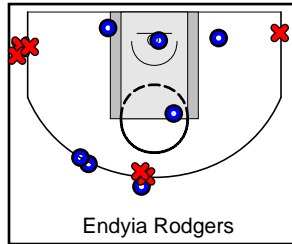

DFW Elite

07/06/2018 DFW Elite at Colorado Elite (GEYBL3)

	1	OT1	OT1	OT1	T
DFW Elite	0	30	13	0	43
Colorado Elite	0	34	13	0	47

#	Name	G	MIN	FGM	FGA	FG%	2PM	2PA	2P%	3PM	3PA	3P%	FTM	FTA	FT%	OREB	DREB	REB	AST	STL	BLK	DEF	TO	PF	CHG	PM	PTS
3	N'Yah Boyd	1	10	0	1	.000	0	0	.000	0	1	.000	0	2	.000	1	1	2	1	0	0	0	3	0	0	-7	0
4	Endyia Rodgers	1	41	7	14	.500	4	5	.800	3	9	.333	2	2	1.000	1	1	2	0	0	0	0	4	2	0	6	19
10	Haarmoni Turner	1	22	3	8	.375	3	7	.429	0	1	.000	4	4	1.000	2	2	4	0	1	0	0	2	0	0	2	10
12	Kyjai Miles	1	9	0	0	.000	0	0	.000	0	0	.000	1	2	.500	0	0	0	0	1	0	0	0	2	0	1	1
13	Telisha Brown	1	40	1	5	.200	1	3	.333	0	2	.000	0	0	.000	0	1	1	1	0	0	0	1	1	0	2	2
15	Myra Gordon	1	42	1	8	.125	0	5	.000	1	3	.333	1	2	.500	4	1	5	2	3	0	0	2	5	0	0	4
22	Chanielyn Galloway	1	31	0	4	.000	0	4	.000	0	0	.000	0	0	.000	2	2	4	1	1	0	0	2	0	0	-6	0
25	Bria Patterson	1	38	2	3	.667	2	3	.667	0	0	.000	3	3	1.000	0	1	1	0	2	0	0	1	0	0	-1	7
35	Kyndall Hunter	1	7	0	2	.000	0	0	.000	0	2	.000	0	0	.000	0	0	0	0	0	0	0	1	1	0	-7	0
50	Anna McDowell	0	0	0	0	.000	0	0	.000	0	0	.000	0	0	.000	0	0	0	0	0	0	0	0	0	0	0	0
	TEAM	1	0	0	0	.000	0	0	.000	0	0	.000	0	0	.000	4	1	5	0	0	0	0	0	0	0	0	0
	TOTALS	1	32	14	45	.311	10	27	.370	4	18	.222	11	15	.733	14	10	24	5	8	0	0	16	11	0	-4	43