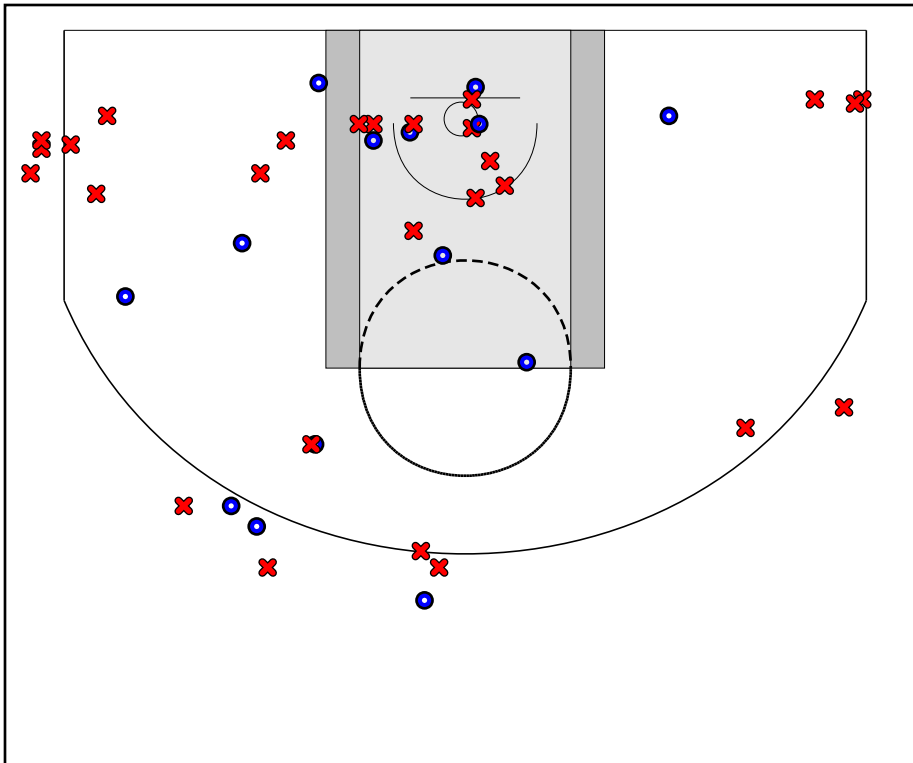

Game Summary Comparison

Statistic	DFW Elite	Colorado Elite
Points	43	45
<i>Field Goals</i>	14 / 45	17 / 32
<i>2 Point</i>	10 / 27	14 / 23
<i>3 Point</i>	4 / 18	3 / 9
<i>Free Throws</i>	11 / 15	8 / 12
Assists	5	10
Rebounds	24	22
<i>Offensive</i>	14	6
<i>Defensive</i>	10	16
Blocks	0	3
Steals	8	6
Deflections	0	0
Turnovers	16	17
Charges Taken	0	0
Personal Fouls	11	11

DFW Elite