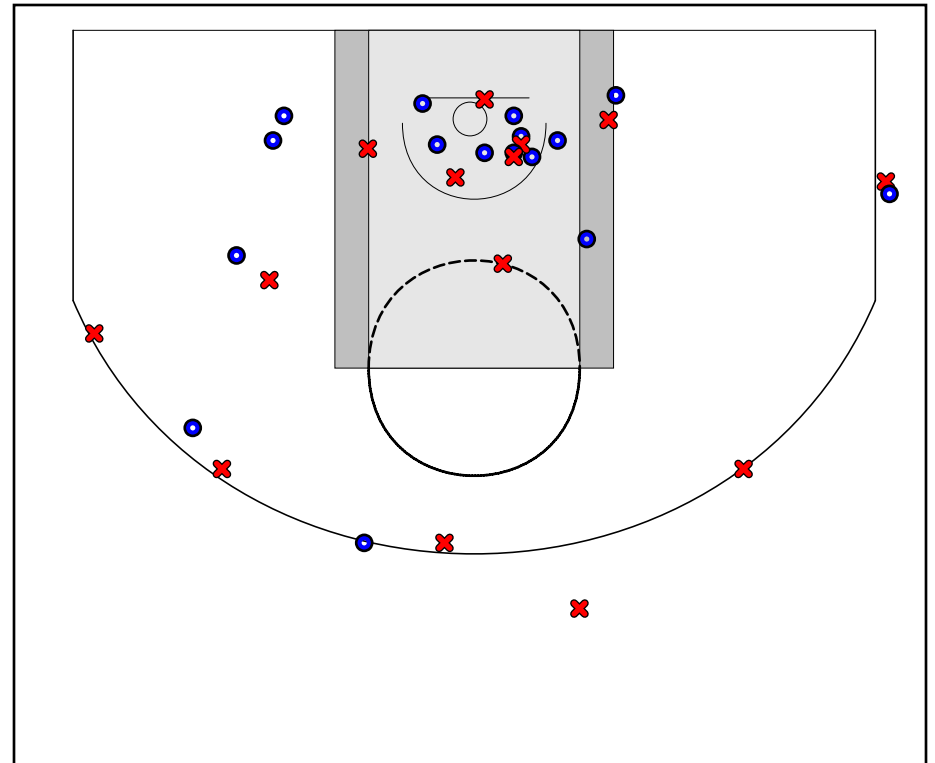

Colorado Elite