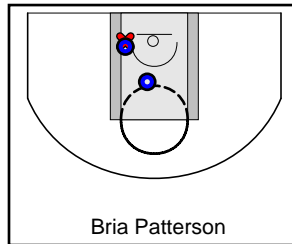

DFW Elite

07/06/2018 DFW Elite at Colorado Elite (GEYBL3)

	1	OT1	OT1	OT1	T
DFW Elite	0	30	13	0	43
Colorado Elite	0	34	13	0	47

#	Name	G	MIN	FGM	FGA	FG%	2PM	2PA	2P%	3PM	3PA	3P%	FTM	FTA	FT%	OREB	DREB	REB	AST	STL	BLK	DEF	TO	PF	CHG	PM	PTS
3	N'Yah Boyd	1	10	0	1	.000	0	0	.000	0	1	.000	0	2	.000	1	1	2	1	0	0	0	3	0	0	-7	0
4	Endyia Rodgers	1	41	7	14	.500	4	5	.800	3	9	.333	2	2	1.000	1	1	2	0	0	0	0	4	2	0	6	19
10	Haarmoni Turner	1	22	3	8	.375	3	7	.429	0	1	.000	4	4	1.000	2	2	4	0	1	0	0	2	0	0	2	10
12	Kyjai Miles	1	9	0	0	.000	0	0	.000	0	0	.000	1	2	.500	0	0	0	0	1	0	0	0	2	0	1	1
13	Telisha Brown	1	40	1	5	.200	1	3	.333	0	2	.000	0	0	.000	0	1	1	1	0	0	0	1	1	0	2	2
15	Myra Gordon	1	42	1	8	.125	0	5	.000	1	3	.333	1	2	.500	4	1	5	2	3	0	0	2	5	0	0	4
22	Chanielyn Galloway	1	31	0	4	.000	0	4	.000	0	0	.000	0	0	.000	2	2	4	1	1	0	0	2	0	0	-6	0
25	Bria Patterson	1	38	2	3	.667	2	3	.667	0	0	.000	3	3	1.000	0	1	1	0	2	0	0	1	0	0	-1	7
35	Kyndall Hunter	1	7	0	2	.000	0	0	.000	0	2	.000	0	0	.000	0	0	0	0	0	0	0	1	1	0	-7	0
50	Anna McDowell	0	0	0	0	.000	0	0	.000	0	0	.000	0	0	.000	0	0	0	0	0	0	0	0	0	0	0	0
	TEAM	1	0	0	0	.000	0	0	.000	0	0	.000	0	0	.000	4	1	5	0	0	0	0	0	0	0	0	0
	TOTALS	1	32	14	45	.311	10	27	.370	4	18	.222	11	15	.733	14	10	24	5	8	0	0	16	11	0	-4	43