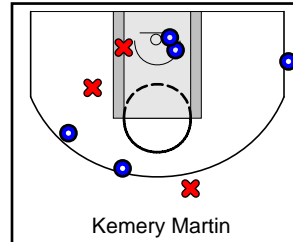

#	Name	G	MIN	FGM	FGA	FG%	2PM	2PA	2P%	3PM	3PA	3P%	FTM	FTA	FT%	OREB	DREB	REB	AST	STL	BLK	DEF	TO	PF	CHG	PM	PTS
3	Hannah Simental	1	10	0	1	.000	0	0	.000	0	1	.000	0	0	.000	0	0	0	0	1	0	0	0	0	0	0	0
4	Kindyll Wetta	0	0	0	0	.000	0	0	.000	0	0	.000	0	0	.000	0	0	0	0	0	0	0	0	0	0	0	0
5	Jada Moore	1	45	1	3	.333	1	2	.500	0	1	.000	1	3	.333	1	0	1	4	1	0	0	2	2	0	-2	3
5	Jade Moore	0	0	0	0	.000	0	0	.000	0	0	.000	0	0	.000	0	0	0	0	0	0	0	0	0	0	0	0
11	Kennaday McQueen	1	12	1	2	.500	1	1	1.000	0	1	.000	0	0	.000	0	0	0	1	1	0	0	6	0	0	11	2
15	Kemery Martin	1	41	5	8	.625	2	4	.500	3	4	.750	4	5	.800	0	1	1	0	1	0	0	3	1	0	6	17
22	Addi O	1	39	2	3	.667	2	3	.667	0	0	.000	0	0	.000	1	5	6	1	0	0	0	1	1	0	4	4
23	Lavender Briggs	1	41	5	10	.500	5	9	.556	0	1	.000	3	4	.750	2	4	6	3	1	1	0	2	1	0	-4	13
30	Morgan Smith	1	7	1	1	1.000	1	1	1.000	0	0	.000	0	0	.000	1	0	1	0	0	0	0	0	0	0	6	2
34	Maura Singer	0	0	0	0	.000	0	0	.000	0	0	.000	0	0	.000	0	0	0	0	0	0	0	0	0	0	0	0
44	Ashten Prechtel	1	37	0	2	.000	0	1	.000	0	1	.000	0	0	.000	0	3	3	1	1	2	0	2	6	0	-9	0
55	Finau Tonga	1	9	2	2	1.000	2	2	1.000	0	0	.000	0	0	.000	0	1	1	0	0	0	0	1	0	0	-2	4
	TEAM	1	0	0	0	.000	0	0	.000	0	0	.000	0	0	.000	1	2	3	0	0	0	0	0	0	0	0	0
	TOTALS	1	32	17	32	.531	14	23	.609	3	9	.333	8	12	.667	6	16	22	10	6	3	0	17	11	0	4	45