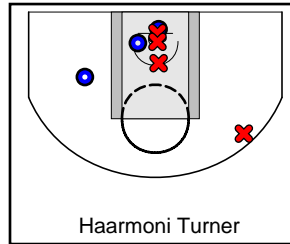

DFW Elite

07/06/2018 DFW Elite at Colorado Elite (GEYBL3)

	1	OT1	OT1	OT1	T
DFW Elite	0	30	13	0	43
Colorado Elite	0	34	13	0	47

#	Name	G	MIN	FGM	FGA	FG%	2PM	2PA	2P%	3PM	3PA	3P%	FTM	FTA	FT%	OREB	DREB	REB	AST	STL	BLK	DEF	TO	PF	CHG	PM	PTS
3	N'Yah Boyd	1	10	0	1	.000	0	0	.000	0	1	.000	0	2	.000	1	1	2	1	0	0	0	3	0	0	-7	0
4	Endyia Rodgers	1	41	7	14	.500	4	5	.800	3	9	.333	2	2	1.000	1	1	2	0	0	0	0	4	2	0	6	19
10	Haarmoni Turner	1	22	3	8	.375	3	7	.429	0	1	.000	4	4	1.000	2	2	4	0	1	0	0	2	0	0	2	10
12	Kyjai Miles	1	9	0	0	.000	0	0	.000	0	0	.000	1	2	.500	0	0	0	0	1	0	0	0	2	0	1	1
13	Telisha Brown	1	40	1	5	.200	1	3	.333	0	2	.000	0	0	.000	0	1	1	1	0	0	0	1	1	0	2	2
15	Myra Gordon	1	42	1	8	.125	0	5	.000	1	3	.333	1	2	.500	4	1	5	2	3	0	0	2	5	0	0	4
22	Chanielyn Galloway	1	31	0	4	.000	0	4	.000	0	0	.000	0	0	.000	2	2	4	1	1	0	0	2	0	0	-6	0
25	Bria Patterson	1	38	2	3	.667	2	3	.667	0	0	.000	3	3	1.000	0	1	1	0	2	0	0	1	0	0	-1	7
35	Kyndall Hunter	1	7	0	2	.000	0	0	.000	0	2	.000	0	0	.000	0	0	0	0	0	0	0	1	1	0	-7	0
50	Anna McDowell	0	0	0	0	.000	0	0	.000	0	0	.000	0	0	.000	0	0	0	0	0	0	0	0	0	0	0	0
	TEAM	1	0	0	0	.000	0	0	.000	0	0	.000	0	0	.000	4	1	5	0	0	0	0	0	0	0	0	0
	TOTALS	1	32	14	45	.311	10	27	.370	4	18	.222	11	15	.733	14	10	24	5	8	0	0	16	11	0	-4	43