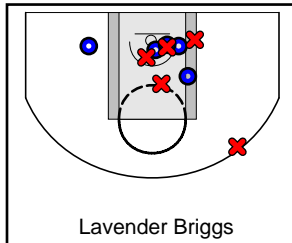

#	Name	G	MIN	FGM	FGA	FG%	2PM	2PA	2P%	3PM	3PA	3P%	FTM	FTA	FT%	OREB	DREB	REB	AST	STL	BLK	DEF	TO	PF	CHG	PM	PTS
3	Hannah Simental	1	10	0	1	.000	0	0	.000	0	1	.000	0	0	.000	0	0	0	0	1	0	0	0	0	0	0	0
4	Kindyll Wetta	0	0	0	0	.000	0	0	.000	0	0	.000	0	0	.000	0	0	0	0	0	0	0	0	0	0	0	0
5	Jada Moore	1	45	1	3	.333	1	2	.500	0	1	.000	1	3	.333	1	0	1	4	1	0	0	2	2	0	-2	3
5	Jade Moore	0	0	0	0	.000	0	0	.000	0	0	.000	0	0	.000	0	0	0	0	0	0	0	0	0	0	0	0
11	Kennaday McQueen	1	12	1	2	.500	1	1	1.000	0	1	.000	0	0	.000	0	0	0	1	1	0	0	6	0	0	11	2
15	Kemery Martin	1	41	5	8	.625	2	4	.500	3	4	.750	4	5	.800	0	1	1	0	1	0	0	3	1	0	6	17
22	Addi O	1	39	2	3	.667	2	3	.667	0	0	.000	0	0	.000	1	5	6	1	0	0	0	1	1	0	4	4
23	Lavender Briggs	1	41	5	10	.500	5	9	.556	0	1	.000	3	4	.750	2	4	6	3	1	1	0	2	1	0	-4	13
30	Morgan Smith	1	7	1	1	1.000	1	1	1.000	0	0	.000	0	0	.000	1	0	1	0	0	0	0	0	0	0	6	2
34	Maura Singer	0	0	0	0	.000	0	0	.000	0	0	.000	0	0	.000	0	0	0	0	0	0	0	0	0	0	0	0
44	Ashten Prechtel	1	37	0	2	.000	0	1	.000	0	1	.000	0	0	.000	0	3	3	1	1	2	0	2	6	0	-9	0
55	Finau Tonga	1	9	2	2	1.000	2	2	1.000	0	0	.000	0	0	.000	0	1	1	0	0	0	0	1	0	0	-2	4
	TEAM	1	0	0	0	.000	0	0	.000	0	0	.000	0	0	.000	1	2	3	0	0	0	0	0	0	0	0	0
	TOTALS	1	32	17	32	.531	14	23	.609	3	9	.333	8	12	.667	6	16	22	10	6	3	0	17	11	0	4	45