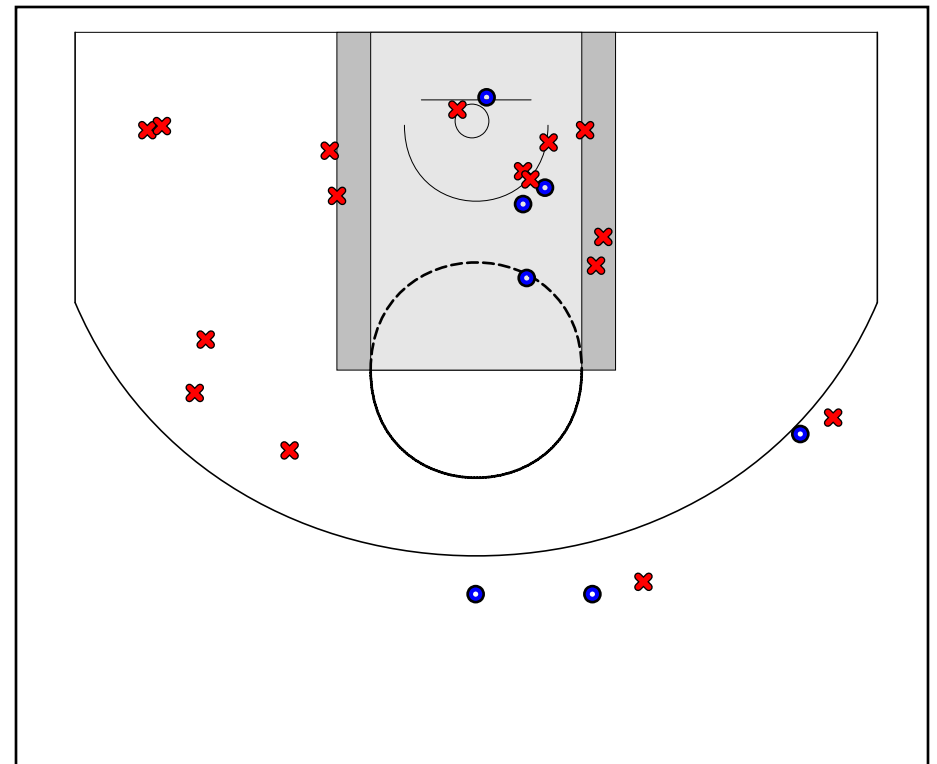

Team Northwest