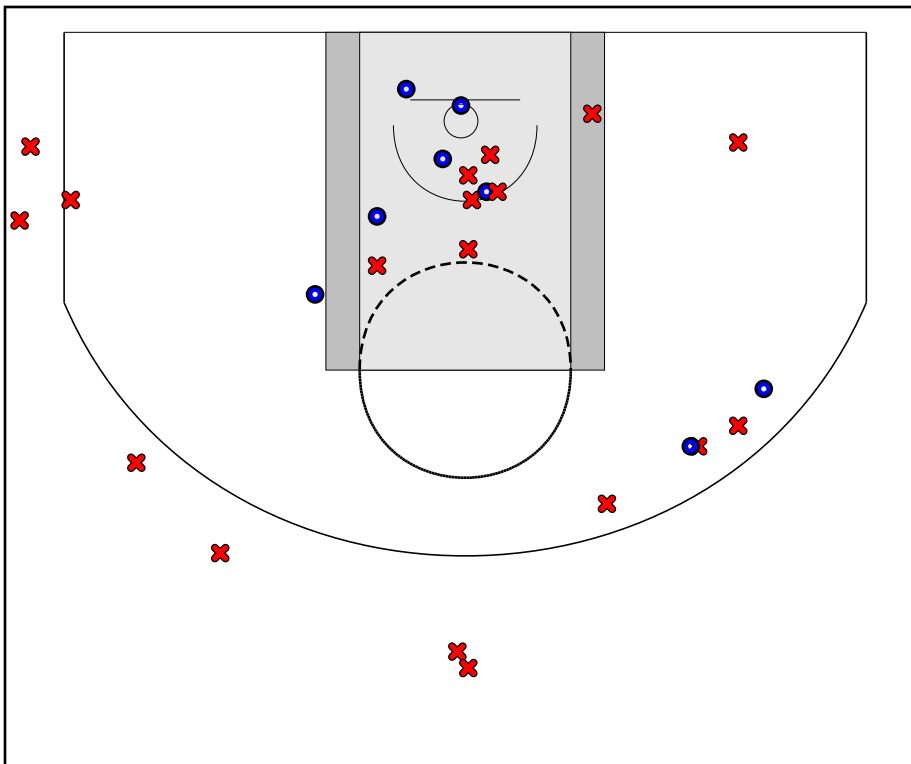

Game Summary Comparison

Statistic	Cal Storm	Team Northwest
Points	56	40
<i>Field Goals</i>	23 / 63	15 / 46
2 Point	19 / 45	8 / 26
3 Point	4 / 18	7 / 20
<i>Free Throws</i>	6 / 11	3 / 4
Assists	8	10
Rebounds	53	28
<i>Offensive</i>	16	3
<i>Defensive</i>	37	25
Blocks	4	3
Steals	10	6
Deflections	0	0
Turnovers	13	13
Charges Taken	0	0
Personal Fouls	6	9

Cal Storm