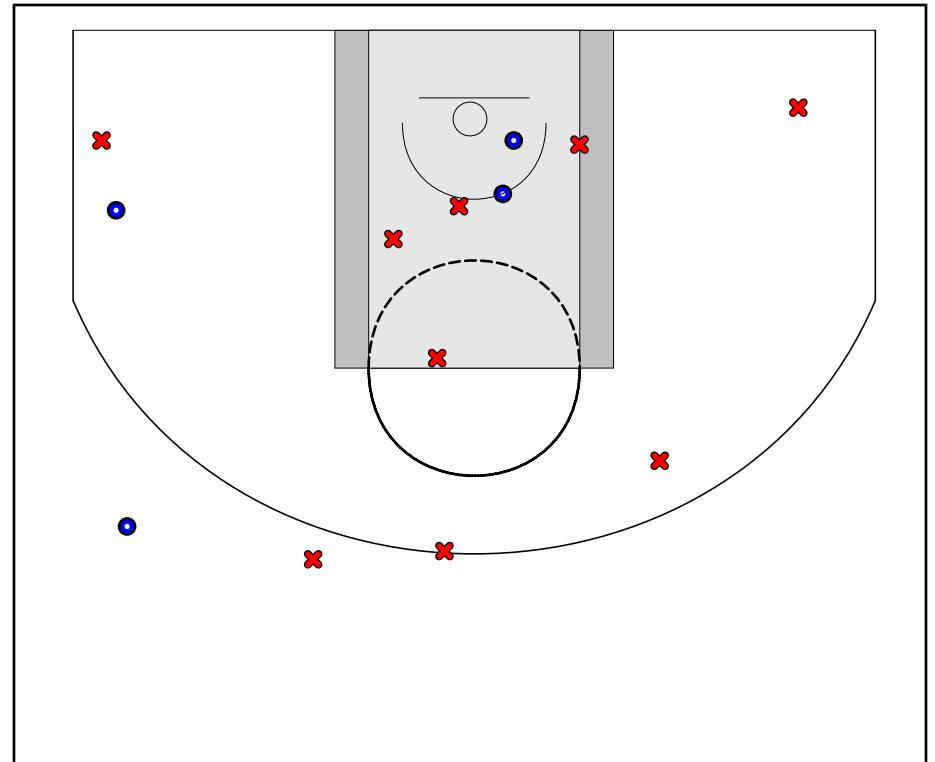

Game Summary Comparison

Statistic	Philly Belles	Cal Swish
Points	75	28
<i>Field Goals</i>	31 / 48	11 / 29
<i>2 Point</i>	24 / 34	8 / 20
<i>3 Point</i>	7 / 14	3 / 9
<i>Free Throws</i>	6 / 9	3 / 3
Assists	18	7
Rebounds	26	26
<i>Offensive</i>	3	2
<i>Defensive</i>	23	24
Blocks	2	0
Steals	12	2
Deflections	0	0
Turnovers	3	9
Charges Taken	0	0
Personal Fouls	0	2

Cal Swish