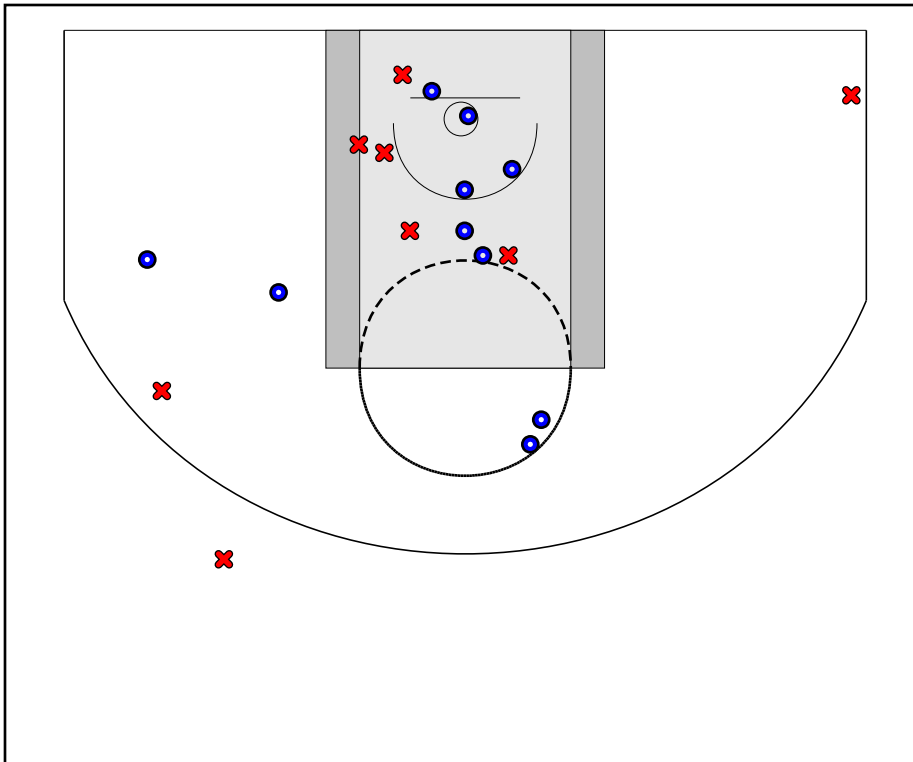

Game Summary Comparison

Statistic	Philly Belles	Cal Swish
Points	75	28
<i>Field Goals</i>	31 / 48	11 / 29
<i>2 Point</i>	24 / 34	8 / 20
<i>3 Point</i>	7 / 14	3 / 9
<i>Free Throws</i>	6 / 9	3 / 3
Assists	18	7
Rebounds	26	26
<i>Offensive</i>	3	2
<i>Defensive</i>	23	24
Blocks	2	0
Steals	12	2
Deflections	0	0
Turnovers	3	9
Charges Taken	0	0
Personal Fouls	0	2

Philly Belles