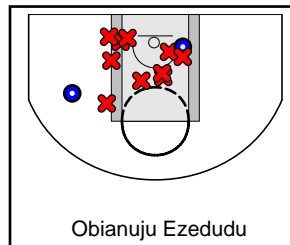

All Ohio

07/06/2018 All Ohio at Essence (GEYBL3)

	1	2	3	4	T
All Ohio	11	15	16	5	47
Essence	12	16	6	7	41

#	Name	G	MIN	FGM	FGA	FG%	2PM	2PA	2P%	3PM	3PA	3P%	FTM	FTA	FT%	OREB	DREB	REB	AST	STL	BLK	DEF	TO	PF	CHG	PM	PTS
0	Alexandria Hamilton	1	7	0	2	.000	0	2	.000	0	0	.000	0	0	.000	0	0	0	0	0	0	0	1	0	0	0	0
1	D Camp	1	20	0	2	.000	0	1	.000	0	1	.000	0	0	.000	0	2	2	0	2	0	0	2	1	0	-1	0
2	Sommer Pitzer	1	17	2	5	.400	1	2	.500	1	3	.333	0	0	.000	0	3	3	0	3	0	0	2	0	0	5	5
5	Alexia Smith	1	24	4	9	.444	4	6	.667	0	3	.000	1	3	.333	2	4	6	0	2	0	0	4	0	0	5	9
10	Constance Chaplin	1	12	1	3	.333	1	3	.333	0	0	.000	0	0	.000	2	0	2	1	0	0	0	0	0	0	-1	2
11	Edyn Battle	1	13	1	1	1.000	1	1	1.000	0	0	.000	2	2	1.000	1	2	3	0	0	0	0	1	0	1	-1	4
12	Maliya Perry	1	15	3	6	.500	2	5	.400	1	1	1.000	0	0	.000	2	3	5	1	2	0	0	3	3	0	3	7
14	Tianna Austin	0	0	0	0	.000	0	0	.000	0	0	.000	0	0	.000	0	0	0	0	0	0	0	0	0	0	0	0
21	Obianuju Ezedudu	1	27	2	13	.154	2	13	.154	0	0	.000	3	3	1.000	5	4	9	1	1	2	0	1	3	0	12	7
22	Kennedi Myles	1	28	5	17	.294	5	17	.294	0	0	.000	3	4	.750	5	3	8	2	2	0	0	1	1	0	8	13
23	Jordan Horston	0	0	0	0	.000	0	0	.000	0	0	.000	0	0	.000	0	0	0	0	0	0	0	0	0	0	0	0
30	Jasmine Elder	0	0	0	0	.000	0	0	.000	0	0	.000	0	0	.000	0	0	0	0	0	0	0	0	0	0	0	0
	TEAM	1	0	0	0	.000	0	0	.000	0	0	.000	0	0	.000	1	4	5	0	0	0	0	0	0	0	0	0
	TOTALS	1	32	18	58	.310	16	50	.320	2	8	.250	9	12	.750	18	25	43	5	12	2	0	15	8	1	6	47