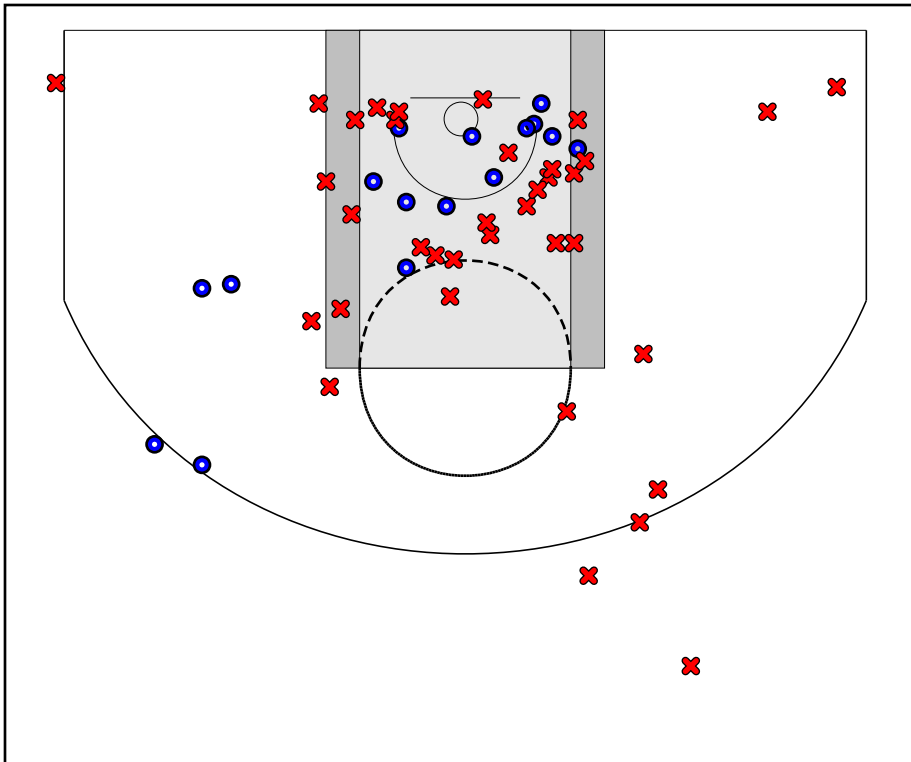

Essence

07/06/2018 All Ohio at Essence (GEYBL3)

	1	2	3	4	T
All Ohio	11	15	16	5	47
Essence	12	16	6	7	41

#	Name	G	MIN	FGM	FGA	FG%	2PM	2PA	2P%	3PM	3PA	3P%	FTM	FTA	FT%	OREB	DREB	REB	AST	STL	BLK	DEF	TO	PF	CHG	PM	PTS
3	Erin Turrall	1	27	4	9	.444	3	7	.429	1	2	.500	1	1	1.000	1	0	1	2	1	0	0	2	0	0	-6	10
5	Jasmine Peaks	1	3	0	0	.000	0	0	.000	0	0	.000	0	0	.000	0	0	0	0	1	0	0	3	0	0	-3	0
10	Emerielle James	1	6	0	1	.000	0	1	.000	0	0	.000	0	0	.000	0	1	1	0	0	0	0	0	0	0	-5	0
11	Knisha Godfrey	1	20	1	3	.333	1	1	1.000	0	2	.000	0	0	.000	0	1	1	0	1	0	0	0	1	0	-5	2
12	Janelle Jones	1	6	1	2	.500	1	2	.500	0	0	.000	0	0	.000	2	2	4	0	0	0	0	0	2	0	-3	2
15	Zakiyah Franklin	1	19	3	15	.200	3	11	.273	0	4	.000	0	0	.000	3	3	6	0	1	0	0	4	1	0	-10	6
20	Nigeria Harkless	1	24	1	2	.500	1	2	.500	0	0	.000	0	0	.000	1	2	3	0	1	2	0	1	3	0	3	2
21	Cheyenne Daniels	0	0	0	0	.000	0	0	.000	0	0	.000	0	0	.000	0	0	0	0	0	0	0	0	0	0	0	0
23	Koi Love	1	26	2	12	.167	2	10	.200	0	2	.000	4	4	1.000	4	5	9	2	2	0	0	4	3	0	4	8
30	Nabaweeyah McGill	1	19	2	5	.400	2	5	.400	0	0	.000	1	2	.500	0	7	7	1	1	1	0	2	1	0	-9	5
32	Destiny Thomas	1	13	3	6	.500	3	6	.500	0	0	.000	0	4	.000	3	0	3	0	1	1	0	1	0	0	4	6
	TEAM	1	0	0	0	.000	0	0	.000	0	0	.000	0	0	.000	1	2	3	0	0	0	0	0	0	0	0	0
	TOTALS	1	32	17	55	.309	16	45	.356	1	10	.100	6	11	.545	15	23	38	5	9	4	0	17	11	0	-6	41

All Ohio

Essence

All Ohio Turnovers

Period	Clock	Player	Turnover Type
1st Period	6:53	#5 Alexia Smith	Shot Clock Violation
1st Period	6:34	#12 Maliya Perry	Out of Bounds
1st Period	5:23	#2 Sommer Pitzer	Steal
1st Period	3:43	#5 Alexia Smith	Steal
1st Period	1:12	#22 Kennedy Myles	Shot Clock Violation
1st Period	0:47	#1 D Camp	Steal
2nd Period	6:41	#11 Edyn Battle	Out of Bounds
2nd Period	6:23	#12 Maliya Perry	Steal
2nd Period	6:01	#12 Maliya Perry	Steal
2nd Period	1:53	#21 Obianuju Ezedudu	Steal
3rd Period	0:00	#5 Alexia Smith	Traveling
3rd Period	0:00	#5 Alexia Smith	Steal
3rd Period	0:00	#1 D Camp	Steal
3rd Period	0:00	#0 Alexandria Hamilton	Out of Bounds
4th Period	0:47	#2 Sommer Pitzer	Steal