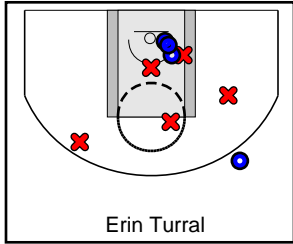

#	Name	G	MIN	FGM	FGA	FG%	2PM	2PA	2P%	3PM	3PA	3P%	FTM	FTA	FT%	OREB	DREB	REB	AST	STL	BLK	DEF	TO	PF	CHG	PM	PTS
3	Erin Turrall	1	27	4	9	.444	3	7	.429	1	2	.500	1	1	1.000	1	0	1	2	1	0	0	2	0	0	-6	10
5	Jasmine Peaks	1	3	0	0	.000	0	0	.000	0	0	.000	0	0	.000	0	0	0	0	1	0	0	3	0	0	-3	0
10	Emerielle James	1	6	0	1	.000	0	1	.000	0	0	.000	0	0	.000	0	1	1	0	0	0	0	0	0	0	-5	0
11	Knisha Godfrey	1	20	1	3	.333	1	1	1.000	0	2	.000	0	0	.000	0	1	1	0	1	0	0	0	1	0	-5	2
12	Janelle Jones	1	6	1	2	.500	1	2	.500	0	0	.000	0	0	.000	2	2	4	0	0	0	0	0	2	0	-3	2
15	Zakiyah Franklin	1	19	3	15	.200	3	11	.273	0	4	.000	0	0	.000	3	3	6	0	1	0	0	4	1	0	-10	6
20	Nigeria Harkless	1	24	1	2	.500	1	2	.500	0	0	.000	0	0	.000	1	2	3	0	1	2	0	1	3	0	3	2
21	Cheyenne Daniels	0	0	0	0	.000	0	0	.000	0	0	.000	0	0	.000	0	0	0	0	0	0	0	0	0	0	0	0
23	Koi Love	1	26	2	12	.167	2	10	.200	0	2	.000	4	4	1.000	4	5	9	2	2	0	0	4	3	0	4	8
30	Nabaweeyah McGill	1	19	2	5	.400	2	5	.400	0	0	.000	1	2	.500	0	7	7	1	1	1	0	2	1	0	-9	5
32	Destiny Thomas	1	13	3	6	.500	3	6	.500	0	0	.000	0	4	.000	3	0	3	0	1	1	0	1	0	0	4	6
	TEAM	1	0	0	0	.000	0	0	.000	0	0	.000	0	0	.000	1	2	3	0	0	0	0	0	0	0	0	0
	TOTALS	1	32	17	55	.309	16	45	.356	1	10	.100	6	11	.545	15	23	38	5	9	4	0	17	11	0	-6	41