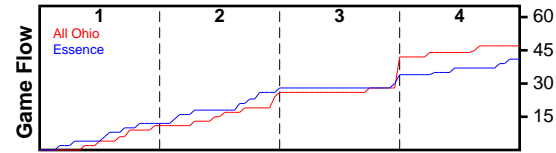

Essence

07/06/2018 All Ohio at Essence (GEYBL3)

	1	2	3	4	T
All Ohio	11	15	16	5	47
Essence	12	16	6	7	41