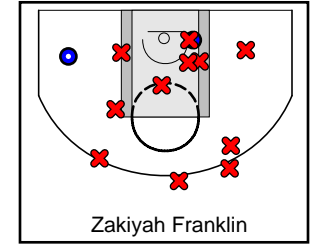

#	Name	G	MIN	FGM	FGA	FG%	2PM	2PA	2P%	3PM	3PA	3P%	FTM	FTA	FT%	OREB	DREB	REB	AST	STL	BLK	DEF	TO	PF	CHG	PM	PTS
3	Erin Turrall	1	27	4	9	.444	3	7	.429	1	2	.500	1	1	1.000	1	0	1	2	1	0	0	2	0	0	-6	10
5	Jasmine Peaks	1	3	0	0	.000	0	0	.000	0	0	.000	0	0	.000	0	0	0	0	1	0	0	3	0	0	-3	0
10	Emerielle James	1	6	0	1	.000	0	1	.000	0	0	.000	0	0	.000	0	1	1	0	0	0	0	0	0	0	-5	0
11	Knisha Godfrey	1	20	1	3	.333	1	1	1.000	0	2	.000	0	0	.000	0	1	1	0	1	0	0	0	1	0	-5	2
12	Janelle Jones	1	6	1	2	.500	1	2	.500	0	0	.000	0	0	.000	2	2	4	0	0	0	0	0	2	0	-3	2
15	Zakiyah Franklin	1	19	3	15	.200	3	11	.273	0	4	.000	0	0	.000	3	3	6	0	1	0	0	4	1	0	-10	6
20	Nigeria Harkless	1	24	1	2	.500	1	2	.500	0	0	.000	0	0	.000	1	2	3	0	1	2	0	1	3	0	3	2
21	Cheyenne Daniels	0	0	0	0	.000	0	0	.000	0	0	.000	0	0	.000	0	0	0	0	0	0	0	0	0	0	0	0
23	Koi Love	1	26	2	12	.167	2	10	.200	0	2	.000	4	4	1.000	4	5	9	2	2	0	0	4	3	0	4	8
30	Nabaweeyah McGill	1	19	2	5	.400	2	5	.400	0	0	.000	1	2	.500	0	7	7	1	1	1	0	2	1	0	-9	5
32	Destiny Thomas	1	13	3	6	.500	3	6	.500	0	0	.000	0	4	.000	3	0	3	0	1	1	0	1	0	0	4	6
	TEAM	1	0	0	0	.000	0	0	.000	0	0	.000	0	0	.000	1	2	3	0	0	0	0	0	0	0	0	0
	TOTALS	1	32	17	55	.309	16	45	.356	1	10	.100	6	11	.545	15	23	38	5	9	4	0	17	11	0	-6	41