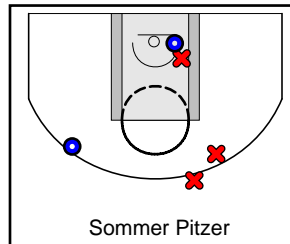

All Ohio

07/06/2018 All Ohio at Essence (GEYBL3)

	1	2	3	4	T
All Ohio	11	15	16	5	47
Essence	12	16	6	7	41

#	Name	G	MIN	FGM	FGA	FG%	2PM	2PA	2P%	3PM	3PA	3P%	FTM	FTA	FT%	OREB	DREB	REB	AST	STL	BLK	DEF	TO	PF	CHG	PM	PTS
0	Alexandria Hamilton	1	7	0	2	.000	0	2	.000	0	0	.000	0	0	.000	0	0	0	0	0	0	0	1	0	0	0	0
1	D Camp	1	20	0	2	.000	0	1	.000	0	1	.000	0	0	.000	0	2	2	0	2	0	0	2	1	0	-1	0
2	Sommer Pitzer	1	17	2	5	.400	1	2	.500	1	3	.333	0	0	.000	0	3	3	0	3	0	0	2	0	0	5	5
5	Alexia Smith	1	24	4	9	.444	4	6	.667	0	3	.000	1	3	.333	2	4	6	0	2	0	0	4	0	0	5	9
10	Constance Chaplin	1	12	1	3	.333	1	3	.333	0	0	.000	0	0	.000	2	0	2	1	0	0	0	0	0	0	-1	2
11	Edyn Battle	1	13	1	1	1.000	1	1	1.000	0	0	.000	2	2	1.000	1	2	3	0	0	0	0	1	0	1	-1	4
12	Maliya Perry	1	15	3	6	.500	2	5	.400	1	1	1.000	0	0	.000	2	3	5	1	2	0	0	3	3	0	3	7
14	Tianna Austin	0	0	0	0	.000	0	0	.000	0	0	.000	0	0	.000	0	0	0	0	0	0	0	0	0	0	0	0
21	Obianuju Ezedudu	1	27	2	13	.154	2	13	.154	0	0	.000	3	3	1.000	5	4	9	1	1	2	0	1	3	0	12	7
22	Kennedi Myles	1	28	5	17	.294	5	17	.294	0	0	.000	3	4	.750	5	3	8	2	2	0	0	1	1	0	8	13
23	Jordan Horston	0	0	0	0	.000	0	0	.000	0	0	.000	0	0	.000	0	0	0	0	0	0	0	0	0	0	0	0
30	Jasmine Elder	0	0	0	0	.000	0	0	.000	0	0	.000	0	0	.000	0	0	0	0	0	0	0	0	0	0	0	0
	TEAM	1	0	0	0	.000	0	0	.000	0	0	.000	0	0	.000	1	4	5	0	0	0	0	0	0	0	0	0
	TOTALS	1	32	18	58	.310	16	50	.320	2	8	.250	9	12	.750	18	25	43	5	12	2	0	15	8	1	6	47