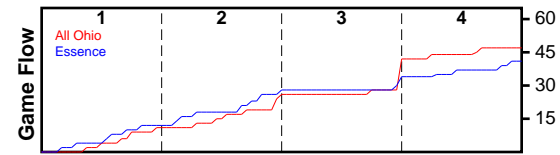

All Ohio

07/06/2018 All Ohio at Essence (GEYBL3)

	1	2	3	4	T
All Ohio	11	15	16	5	47
Essence	12	16	6	7	41

#	Name	G	MIN	FGM	FGA	FG%	2PM	2PA	2P%	3PM	3PA	3P%	FTM	FTA	FT%	OREB	DREB	REB	AST	STL	BLK	DEF	TO	PF	CHG	PM	PTS
0	Alexandria Hamilton	1	7	0	2	.000	0	2	.000	0	0	.000	0	0	.000	0	0	0	0	0	0	0	1	0	0	0	0
1	D Camp	1	20	0	2	.000	0	1	.000	0	1	.000	0	0	.000	0	2	2	0	2	0	0	2	1	0	-1	0
2	Sommer Pitzer	1	17	2	5	.400	1	2	.500	1	3	.333	0	0	.000	0	3	3	0	3	0	0	2	0	0	5	5
5	Alexia Smith	1	24	4	9	.444	4	6	.667	0	3	.000	1	3	.333	2	4	6	0	2	0	0	4	0	0	5	9
10	Constance Chaplin	1	12	1	3	.333	1	3	.333	0	0	.000	0	0	.000	2	0	2	1	0	0	0	0	0	0	-1	2
11	Edyn Battle	1	13	1	1	1.000	1	1	1.000	0	0	.000	2	2	1.000	1	2	3	0	0	0	0	1	0	1	-1	4
12	Maliya Perry	1	15	3	6	.500	2	5	.400	1	1	1.000	0	0	.000	2	3	5	1	2	0	0	3	3	0	3	7
14	Tianna Austin	0	0	0	0	.000	0	0	.000	0	0	.000	0	0	.000	0	0	0	0	0	0	0	0	0	0	0	0
21	Obianuju Ezedudu	1	27	2	13	.154	2	13	.154	0	0	.000	3	3	1.000	5	4	9	1	1	2	0	1	3	0	12	7
22	Kennedi Myles	1	28	5	17	.294	5	17	.294	0	0	.000	3	4	.750	5	3	8	2	2	0	0	1	1	0	8	13
23	Jordan Horston	0	0	0	0	.000	0	0	.000	0	0	.000	0	0	.000	0	0	0	0	0	0	0	0	0	0	0	0
30	Jasmine Elder	0	0	0	0	.000	0	0	.000	0	0	.000	0	0	.000	0	0	0	0	0	0	0	0	0	0	0	0
	TEAM	1	0	0	0	.000	0	0	.000	0	0	.000	0	0	.000	1	4	5	0	0	0	0	0	0	0	0	0
	TOTALS	1	32	18	58	.310	16	50	.320	2	8	.250	9	12	.750	18	25	43	5	12	2	0	15	8	1	6	47