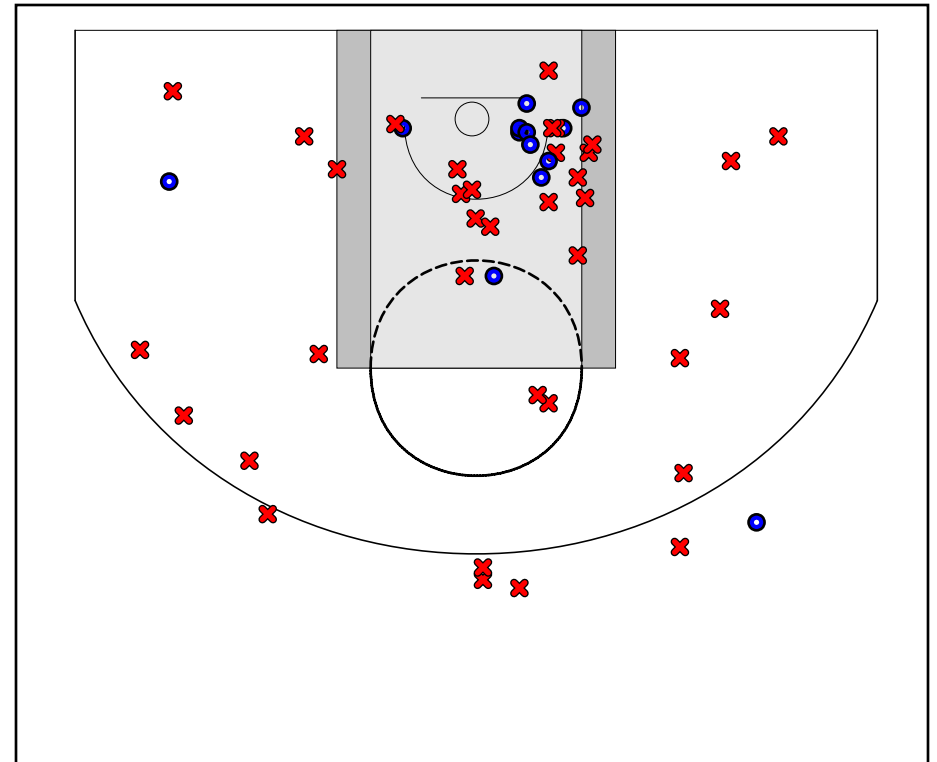

Essence

07/06/2018 All Ohio at Essence (GEYBL3)

	1	2	3	4	T
All Ohio	11	15	16	5	47
Essence	12	16	6	7	41

#	Name	G	MIN	FGM	FGA	FG%	2PM	2PA	2P%	3PM	3PA	3P%	FTM	FTA	FT%	OREB	DREB	REB	AST	STL	BLK	DEF	TO	PF	CHG	PM	PTS
3	Erin Turrall	1	27	4	9	.444	3	7	.429	1	2	.500	1	1	1.000	1	0	1	2	1	0	0	2	0	0	-6	10
5	Jasmine Peaks	1	3	0	0	.000	0	0	.000	0	0	.000	0	0	.000	0	0	0	0	1	0	0	3	0	0	-3	0
10	Emerielle James	1	6	0	1	.000	0	1	.000	0	0	.000	0	0	.000	0	1	1	0	0	0	0	0	0	0	-5	0
11	Knisha Godfrey	1	20	1	3	.333	1	1	1.000	0	2	.000	0	0	.000	0	1	1	0	1	0	0	0	1	0	-5	2
12	Janelle Jones	1	6	1	2	.500	1	2	.500	0	0	.000	0	0	.000	2	2	4	0	0	0	0	0	2	0	-3	2
15	Zakiyah Franklin	1	19	3	15	.200	3	11	.273	0	4	.000	0	0	.000	3	3	6	0	1	0	0	4	1	0	-10	6
20	Nigeria Harkless	1	24	1	2	.500	1	2	.500	0	0	.000	0	0	.000	1	2	3	0	1	2	0	1	3	0	3	2
21	Cheyenne Daniels	0	0	0	0	.000	0	0	.000	0	0	.000	0	0	.000	0	0	0	0	0	0	0	0	0	0	0	0
23	Koi Love	1	26	2	12	.167	2	10	.200	0	2	.000	4	4	1.000	4	5	9	2	2	0	0	4	3	0	4	8
30	Nabaweeyah McGill	1	19	2	5	.400	2	5	.400	0	0	.000	1	2	.500	0	7	7	1	1	1	0	2	1	0	-9	5
32	Destiny Thomas	1	13	3	6	.500	3	6	.500	0	0	.000	0	4	.000	3	0	3	0	1	1	0	1	0	0	4	6
	TEAM	1	0	0	0	.000	0	0	.000	0	0	.000	0	0	.000	1	2	3	0	0	0	0	0	0	0	0	0
	TOTALS	1	32	17	55	.309	16	45	.356	1	10	.100	6	11	.545	15	23	38	5	9	4	0	17	11	0	-6	41

All Ohio

Essence

All Ohio Turnovers

Period	Clock	Player	Turnover Type
1st Period	6:53	#5 Alexia Smith	Shot Clock Violation
1st Period	6:34	#12 Maliya Perry	Out of Bounds
1st Period	5:23	#2 Sommer Pitzer	Steal
1st Period	3:43	#5 Alexia Smith	Steal
1st Period	1:12	#22 Kennedy Myles	Shot Clock Violation
1st Period	0:47	#1 D Camp	Steal
2nd Period	6:41	#11 Edyn Battle	Out of Bounds
2nd Period	6:23	#12 Maliya Perry	Steal
2nd Period	6:01	#12 Maliya Perry	Steal
2nd Period	1:53	#21 Obianuju Ezedudu	Steal
3rd Period	0:00	#5 Alexia Smith	Traveling
3rd Period	0:00	#5 Alexia Smith	Steal
3rd Period	0:00	#1 D Camp	Steal
3rd Period	0:00	#0 Alexandria Hamilton	Out of Bounds
4th Period	0:47	#2 Sommer Pitzer	Steal