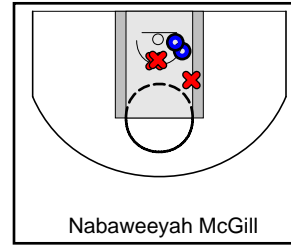

#	Name	G	MIN	FGM	FGA	FG%	2PM	2PA	2P%	3PM	3PA	3P%	FTM	FTA	FT%	OREB	DREB	REB	AST	STL	BLK	DEF	TO	PF	CHG	PM	PTS
3	Erin Turrall	1	27	4	9	.444	3	7	.429	1	2	.500	1	1	1.000	1	0	1	2	1	0	0	2	0	0	-6	10
5	Jasmine Peaks	1	3	0	0	.000	0	0	.000	0	0	.000	0	0	.000	0	0	0	0	1	0	0	3	0	0	-3	0
10	Emerielle James	1	6	0	1	.000	0	1	.000	0	0	.000	0	0	.000	0	1	1	0	0	0	0	0	0	0	-5	0
11	Knisha Godfrey	1	20	1	3	.333	1	1	1.000	0	2	.000	0	0	.000	0	1	1	0	1	0	0	0	1	0	-5	2
12	Janelle Jones	1	6	1	2	.500	1	2	.500	0	0	.000	0	0	.000	2	2	4	0	0	0	0	0	2	0	-3	2
15	Zakiyah Franklin	1	19	3	15	.200	3	11	.273	0	4	.000	0	0	.000	3	3	6	0	1	0	0	4	1	0	-10	6
20	Nigeria Harkless	1	24	1	2	.500	1	2	.500	0	0	.000	0	0	.000	1	2	3	0	1	2	0	1	3	0	3	2
21	Cheyenne Daniels	0	0	0	0	.000	0	0	.000	0	0	.000	0	0	.000	0	0	0	0	0	0	0	0	0	0	0	0
23	Koi Love	1	26	2	12	.167	2	10	.200	0	2	.000	4	4	1.000	4	5	9	2	2	0	0	4	3	0	4	8
30	Nabaweeyah McGill	1	19	2	5	.400	2	5	.400	0	0	.000	1	2	.500	0	7	7	1	1	1	0	2	1	0	-9	5
32	Destiny Thomas	1	13	3	6	.500	3	6	.500	0	0	.000	0	4	.000	3	0	3	0	1	1	0	1	0	0	4	6
	TEAM	1	0	0	0	.000	0	0	.000	0	0	.000	0	0	.000	1	2	3	0	0	0	0	0	0	0	0	0
	TOTALS	1	32	17	55	.309	16	45	.356	1	10	.100	6	11	.545	15	23	38	5	9	4	0	17	11	0	-6	41