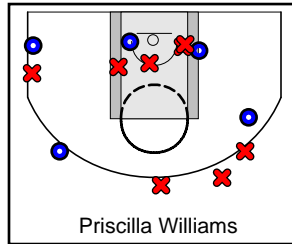

#	Name	G	MIN	FGM	FGA	FG%	2PM	2PA	2P%	3PM	3PA	3P%	FTM	FTA	FT%	OREB	DREB	REB	AST	STL	BLK	DEF	TO	PF	CHG	PM	PTS
2	Madison Buford	1	19	1	7	.143	1	5	.200	0	2	.000	1	2	.500	1	6	7	3	1	0	0	4	2	0	-12	3
3	Priscilla Williams	1	18	5	14	.357	2	7	.286	3	7	.429	2	3	.667	4	4	8	0	0	1	0	3	3	0	-18	15
14	Sydnee Kemp	1	19	1	7	.143	0	3	.000	1	4	.250	0	0	.000	1	3	4	1	2	0	0	7	1	0	-27	3
15	Kennedy Flangan	1	13	1	6	.167	1	4	.250	0	2	.000	0	0	.000	0	0	0	0	0	0	0	0	0	0	-30	2
21	Sydney Dukes	0	0	0	0	.000	0	0	.000	0	0	.000	0	0	.000	0	0	0	0	0	0	0	0	0	0	0	0
23	Taryn Scheuermann	0	0	0	0	.000	0	0	.000	0	0	.000	0	0	.000	0	0	0	0	0	0	0	0	0	0	0	0
32	Ryan Cobbins	1	23	2	5	.400	2	4	.500	0	1	.000	0	0	.000	2	5	7	0	0	0	0	2	3	0	-18	4
33	Micah Linthacum	1	20	0	3	.000	0	2	.000	0	1	.000	3	4	.750	2	3	5	1	0	1	0	2	1	0	-26	3
34	Emma Chapman	1	26	1	5	.200	1	3	.333	0	2	.000	0	0	.000	0	1	1	1	1	0	0	0	2	0	-9	2
44	Jazmine Lewis	1	20	1	2	.500	1	2	.500	0	0	.000	2	2	1.000	2	5	7	1	0	1	0	2	0	0	-15	4
	TEAM	1	0	0	0	.000	0	0	.000	0	0	.000	0	0	.000	1	0	1	0	0	0	0	0	0	0	0	
	TOTALS	1	32	12	49	.245	8	30	.267	4	19	.211	8	11	.727	13	27	40	7	4	3	0	20	12	0	-31	36