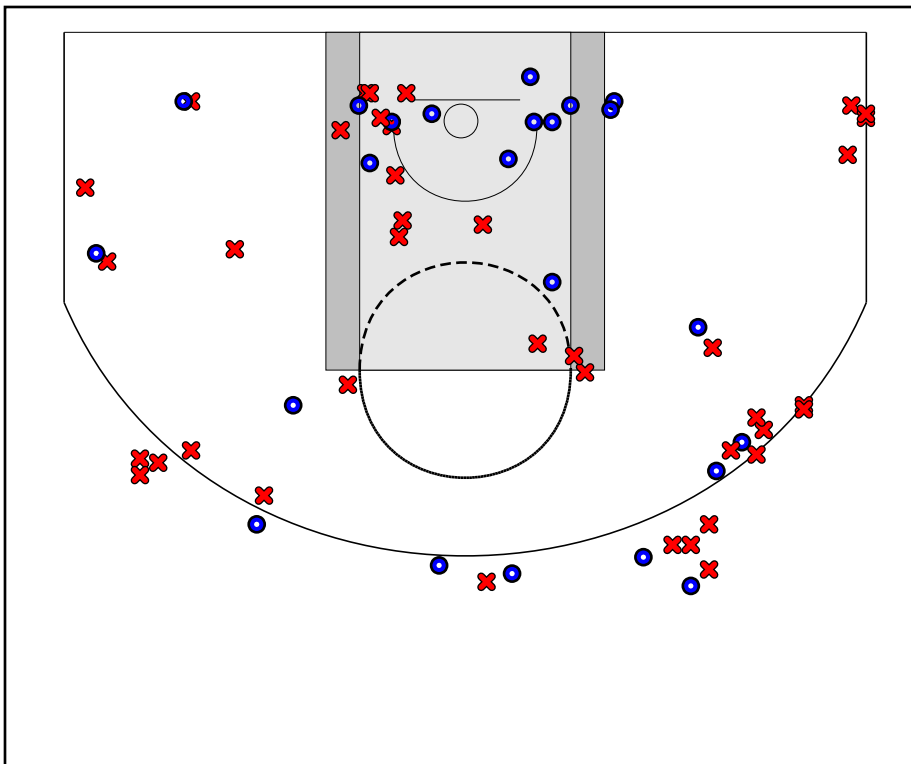

Game Summary Comparison

Statistic	Kentucky Premier	Missouri Phenom
Points	67	36
<i>Field Goals</i>	25 / 67	12 / 49
<i>2 Point</i>	17 / 37	8 / 30
<i>3 Point</i>	8 / 30	4 / 19
<i>Free Throws</i>	9 / 15	8 / 11
Assists	12	7
Rebounds	44	40
<i>Offensive</i>	18	13
<i>Defensive</i>	26	27
Blocks	3	3
Steals	11	4
Deflections	0	0
Turnovers	8	20
Charges Taken	1	0
Personal Fouls	11	12

Kentucky Premier