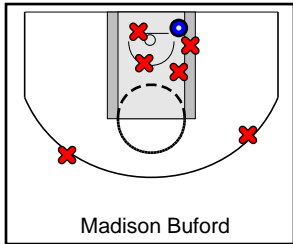

#	Name	G	MIN	FGM	FGA	FG%	2PM	2PA	2P%	3PM	3PA	3P%	FTM	FTA	FT%	OREB	DREB	REB	AST	STL	BLK	DEF	TO	PF	CHG	PM	PTS
2	Madison Buford	1	19	1	7	.143	1	5	.200	0	2	.000	1	2	.500	1	6	7	3	1	0	0	4	2	0	-12	3
3	Priscilla Williams	1	18	5	14	.357	2	7	.286	3	7	.429	2	3	.667	4	4	8	0	0	1	0	3	3	0	-18	15
14	Sydnee Kemp	1	19	1	7	.143	0	3	.000	1	4	.250	0	0	.000	1	3	4	1	2	0	0	7	1	0	-27	3
15	Kennedy Flangan	1	13	1	6	.167	1	4	.250	0	2	.000	0	0	.000	0	0	0	0	0	0	0	0	0	0	-30	2
21	Sydney Dukes	0	0	0	0	.000	0	0	.000	0	0	.000	0	0	.000	0	0	0	0	0	0	0	0	0	0	0	0
23	Taryn Scheuermann	0	0	0	0	.000	0	0	.000	0	0	.000	0	0	.000	0	0	0	0	0	0	0	0	0	0	0	0
32	Ryan Cobbins	1	23	2	5	.400	2	4	.500	0	1	.000	0	0	.000	2	5	7	0	0	0	0	2	3	0	-18	4
33	Micah Linthacum	1	20	0	3	.000	0	2	.000	0	1	.000	3	4	.750	2	3	5	1	0	1	0	2	1	0	-26	3
34	Emma Chapman	1	26	1	5	.200	1	3	.333	0	2	.000	0	0	.000	0	1	1	1	1	0	0	0	2	0	-9	2
44	Jazmine Lewis	1	20	1	2	.500	1	2	.500	0	0	.000	2	2	1.000	2	5	7	1	0	1	0	2	0	0	-15	4
	TEAM	1	0	0	0	.000	0	0	.000	0	0	.000	0	0	.000	1	0	1	0	0	0	0	0	0	0	0	
	TOTALS	1	32	12	49	.245	8	30	.267	4	19	.211	8	11	.727	13	27	40	7	4	3	0	20	12	0	-31	36