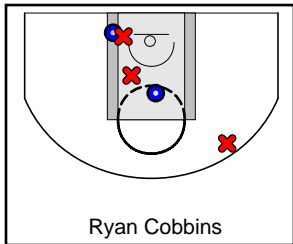

#	Name	G	MIN	FGM	FGA	FG%	2PM	2PA	2P%	3PM	3PA	3P%	FTM	FTA	FT%	OREB	DREB	REB	AST	STL	BLK	DEF	TO	PF	CHG	PM	PTS
2	Madison Buford	1	19	1	7	.143	1	5	.200	0	2	.000	1	2	.500	1	6	7	3	1	0	0	4	2	0	-12	3
3	Priscilla Williams	1	18	5	14	.357	2	7	.286	3	7	.429	2	3	.667	4	4	8	0	0	1	0	3	3	0	-18	15
14	Sydnee Kemp	1	19	1	7	.143	0	3	.000	1	4	.250	0	0	.000	1	3	4	1	2	0	0	7	1	0	-27	3
15	Kennedy Flangan	1	13	1	6	.167	1	4	.250	0	2	.000	0	0	.000	0	0	0	0	0	0	0	0	0	0	-30	2
21	Sydney Dukes	0	0	0	0	.000	0	0	.000	0	0	.000	0	0	.000	0	0	0	0	0	0	0	0	0	0	0	0
23	Taryn Scheuermann	0	0	0	0	.000	0	0	.000	0	0	.000	0	0	.000	0	0	0	0	0	0	0	0	0	0	0	0
32	Ryan Cobbins	1	23	2	5	.400	2	4	.500	0	1	.000	0	0	.000	2	5	7	0	0	0	0	2	3	0	-18	4
33	Micah Linthacum	1	20	0	3	.000	0	2	.000	0	1	.000	3	4	.750	2	3	5	1	0	1	0	2	1	0	-26	3
34	Emma Chapman	1	26	1	5	.200	1	3	.333	0	2	.000	0	0	.000	0	1	1	1	1	0	0	0	2	0	-9	2
44	Jazmine Lewis	1	20	1	2	.500	1	2	.500	0	0	.000	2	2	1.000	2	5	7	1	0	1	0	2	0	0	-15	4
	TEAM	1	0	0	0	.000	0	0	.000	0	0	.000	0	0	.000	1	0	1	0	0	0	0	0	0	0	0	
	TOTALS	1	32	12	49	.245	8	30	.267	4	19	.211	8	11	.727	13	27	40	7	4	3	0	20	12	0	-31	36