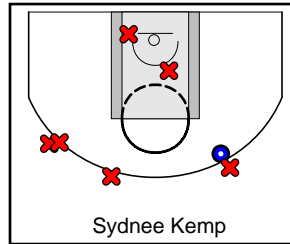

#	Name	G	MIN	FGM	FGA	FG%	2PM	2PA	2P%	3PM	3PA	3P%	FTM	FTA	FT%	OREB	DREB	REB	AST	STL	BLK	DEF	TO	PF	CHG	PM	PTS
2	Madison Buford	1	19	1	7	.143	1	5	.200	0	2	.000	1	2	.500	1	6	7	3	1	0	0	4	2	0	-12	3
3	Priscilla Williams	1	18	5	14	.357	2	7	.286	3	7	.429	2	3	.667	4	4	8	0	0	1	0	3	3	0	-18	15
14	Sydnee Kemp	1	19	1	7	.143	0	3	.000	1	4	.250	0	0	.000	1	3	4	1	2	0	0	7	1	0	-27	3
15	Kennedy Flangan	1	13	1	6	.167	1	4	.250	0	2	.000	0	0	.000	0	0	0	0	0	0	0	0	0	0	-30	2
21	Sydney Dukes	0	0	0	0	.000	0	0	.000	0	0	.000	0	0	.000	0	0	0	0	0	0	0	0	0	0	0	0
23	Taryn Scheuermann	0	0	0	0	.000	0	0	.000	0	0	.000	0	0	.000	0	0	0	0	0	0	0	0	0	0	0	0
32	Ryan Cobbins	1	23	2	5	.400	2	4	.500	0	1	.000	0	0	.000	2	5	7	0	0	0	0	2	3	0	-18	4
33	Micah Linthacum	1	20	0	3	.000	0	2	.000	0	1	.000	3	4	.750	2	3	5	1	0	1	0	2	1	0	-26	3
34	Emma Chapman	1	26	1	5	.200	1	3	.333	0	2	.000	0	0	.000	0	1	1	1	1	0	0	0	2	0	-9	2
44	Jazmine Lewis	1	20	1	2	.500	1	2	.500	0	0	.000	2	2	1.000	2	5	7	1	0	1	0	2	0	0	-15	4
	TEAM	1	0	0	0	.000	0	0	.000	0	0	.000	0	0	.000	1	0	1	0	0	0	0	0	0	0	0	
	TOTALS	1	32	12	49	.245	8	30	.267	4	19	.211	8	11	.727	13	27	40	7	4	3	0	20	12	0	-31	36