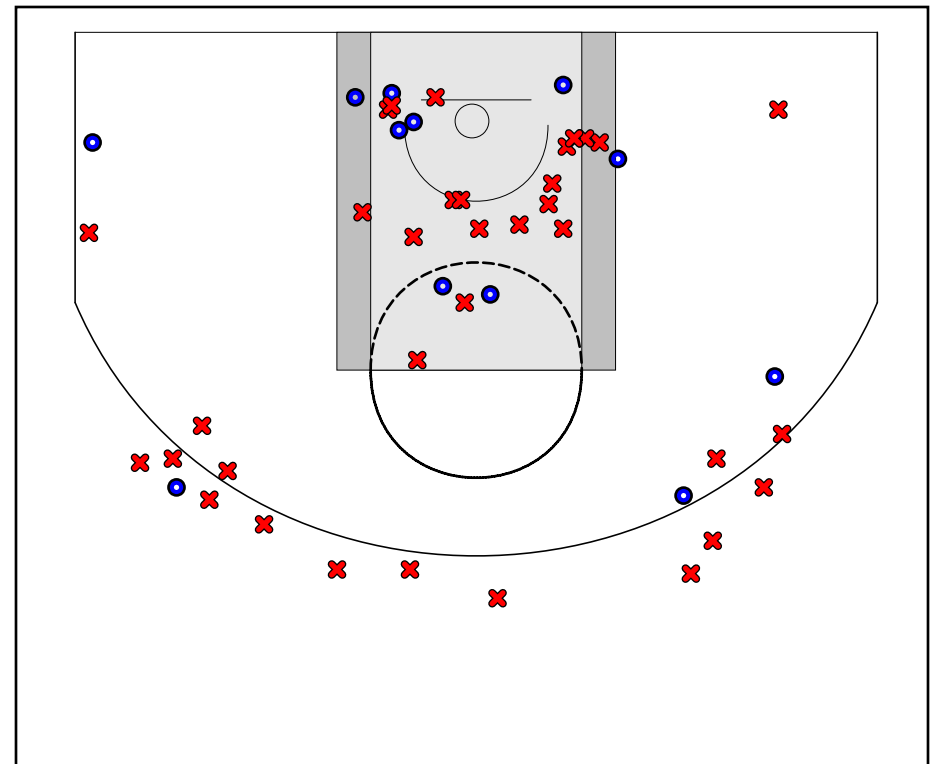

### Kentucky Premier Turnovers

Period	Clock	Player	Turnover Type
1st Period	3:45	#3 Kennedy Igo	Steal
1st Period	3:32	#3 Kennedy Igo	Out of Bounds
1st Period	2:16	#21 Kaiya Wynn	Out of Bounds
2nd Period	6:18	#5 Ashlee harris	Out of Bounds
2nd Period	5:14	#23 Maddie Scherr	Steal
3rd Period	0:31	#15 Lauren Schwartz	Out of Bounds
3rd Period	0:11	#21 Kaiya Wynn	Steal
4th Period	3:04	#11 Maaliya Owens	Steal