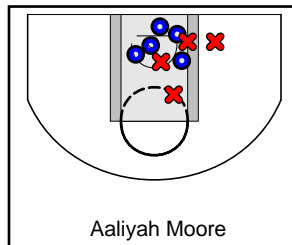

Cy Fair

07/06/2018 Cy Fair at New England Crusaders (GEYBL2)

	1	2	T
Cy Fair	22	52	74
New England	15	57	72

#	Name	G	MIN	FGM	FGA	FG%	2PM	2PA	2P%	3PM	3PA	3P%	FTM	FTA	FT%	OREB	DREB	REB	AST	STL	BLK	DEF	TO	PF	CHG	PM	PTS
3	Jordyn Oliver	1	11	3	7	.429	3	5	.600	0	2	.000	3	4	.750	1	0	1	0	0	0	0	1	4	0	5	9
9	Laila Blair	1	6	0	4	.000	0	2	.000	0	2	.000	0	0	.000	1	0	1	2	1	0	0	1	0	0	-9	0
10	Sandra Goforth	1	11	5	9	.556	4	7	.571	1	2	.500	3	8	.375	2	1	3	1	0	0	0	2	1	0	6	14
11	Riane Burton	1	6	1	2	.500	1	1	1.000	0	1	.000	6	6	1.000	3	1	4	0	0	0	0	0	2	0	-12	8
12	Jordyn Merritt	1	11	2	3	.667	2	3	.667	0	0	.000	0	0	.000	1	3	4	2	2	1	0	0	3	0	6	4
13	Jaden Owens	1	11	2	5	.400	0	0	.000	2	5	.400	3	4	.750	0	2	2	5	5	0	0	3	1	0	5	9
23	Jewel Spear	1	6	2	4	.500	1	2	.500	1	2	.500	0	0	.000	0	2	2	2	0	0	0	2	0	0	-8	5
24	Aaliyah Moore	1	11	5	9	.556	5	9	.556	0	0	.000	4	7	.571	3	5	8	4	0	1	0	0	4	0	6	14
32	Aaliyah Morgan	1	6	2	2	1.000	2	2	1.000	0	0	.000	2	2	1.000	0	1	1	0	0	0	0	1	1	0	-9	6
33	Camryn Brown	0	0	0	0	.000	0	0	.000	0	0	.000	0	0	.000	0	0	0	0	0	0	0	0	0	0	0	0
35		1	2	0	0	.000	0	0	.000	0	0	.000	0	0	.000	0	1	1	0	0	0	0	0	2	0	-6	0
41	Skylar Vann	1	4	2	4	.500	1	1	1.000	1	3	.333	0	0	.000	1	3	4	1	0	0	0	0	1	0	0	5
	TEAM	1	0	0	0	.000	0	0	.000	0	0	.000	0	0	.000	0	1	1	0	0	0	0	0	1	0	0	0
	TOTALS	1	32	24	49	.490	19	32	.594	5	17	.294	21	31	.677	12	20	32	17	8	2	0	10	20	0	2	74