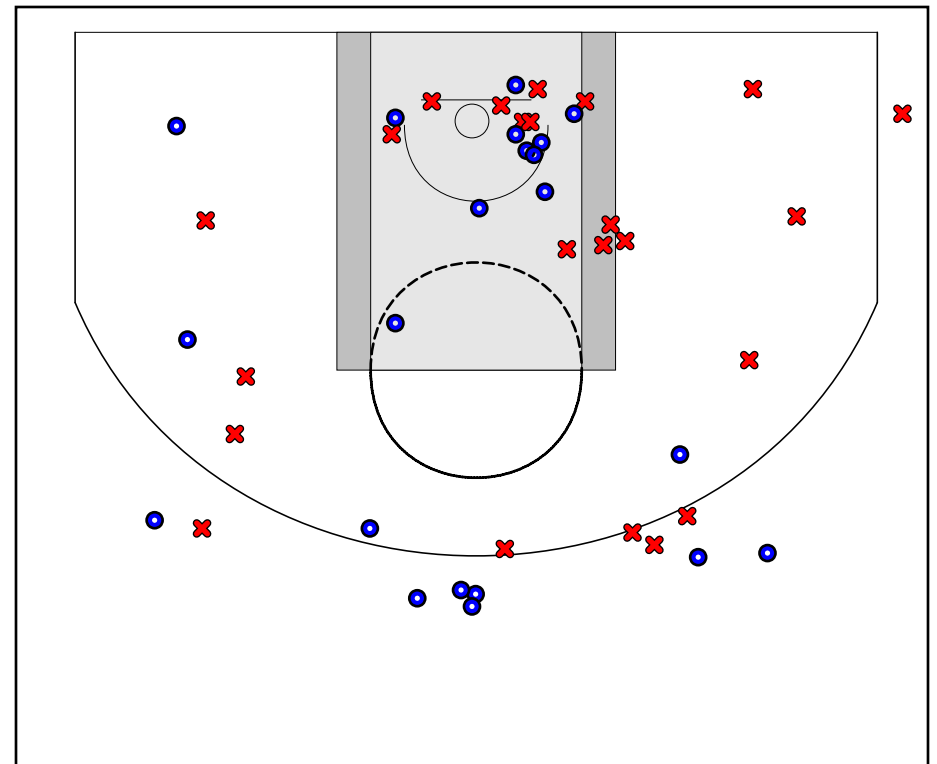

New England Crusaders

07/06/2018 Cy Fair at New England Crusaders (GEYBL2)

	1	2	T
Cy Fair	22	52	74
New England	15	57	72

#	Name	G	MIN	FGM	FGA	FG%	2PM	2PA	2P%	3PM	3PA	3P%	FTM	FTA	FT%	OREB	DREB	REB	AST	STL	BLK	DEF	TO	PF	CHG	PM	PTS
3		1	13	2	6	.333	0	2	.000	2	4	.500	3	4	.750	0	5	5	1	0	0	0	2	5	0	1	9
4		1	4	1	1	1.000	0	0	.000	1	1	1.000	0	0	.000	0	0	0	0	0	0	0	0	1	0	8	3
5		1	1	0	3	.000	0	1	.000	0	2	.000	0	0	.000	1	1	2	1	1	0	0	0	0	0	9	0
10		1	11	4	9	.444	2	4	.500	2	5	.400	12	14	.857	1	2	3	2	2	0	0	2	1	0	15	22
14		1	5	1	2	.500	1	2	.500	0	0	.000	0	0	.000	0	0	0	0	1	0	0	1	1	0	-7	2
20		1	16	6	11	.545	1	4	.250	5	7	.714	0	0	.000	1	3	4	2	2	0	0	0	5	0	9	17
23		1	16	1	4	.250	0	1	.000	1	3	.333	3	4	.750	3	4	7	4	1	0	0	2	1	0	-3	6
25		1	4	1	3	.333	1	3	.333	0	0	.000	0	2	.000	2	2	4	2	0	0	0	1	0	0	-4	2
32		1	9	3	6	.500	3	6	.500	0	0	.000	1	2	.500	3	1	4	0	0	0	0	1	4	0	-2	7
33		1	5	2	2	1.000	2	2	1.000	0	0	.000	0	0	.000	0	0	0	1	0	0	0	0	3	0	13	4
	TEAM	0	0	0	0	.000	0	0	.000	0	0	.000	0	0	.000	0	0	0	0	0	0	0	0	0	0	0	0
	TOTALS	1	32	21	47	.447	10	25	.400	11	22	.500	19	26	.731	11	18	29	13	7	0	0	9	21	0	-2	72

Game Summary Comparison

Statistic	Cy Fair	New England Crusaders
Points	74	72
<i>Field Goals</i>	24 / 49	21 / 47
<i>2 Point</i>	19 / 32	10 / 25
<i>3 Point</i>	5 / 17	11 / 22
<i>Free Throws</i>	21 / 31	19 / 26
Assists	17	13
Rebounds	32	29
<i>Offensive</i>	12	11
<i>Defensive</i>	20	18
Blocks	2	0
Steals	8	7
Deflections	0	0
Turnovers	10	9
Charges Taken	0	0
Personal Fouls	20	21

Cy Fair

New England Crusaders

Cy Fair Turnovers

Period	Clock	Player	Turnover Type
1st Period	7:03	#23 Jewel Spear	Out of Bounds
1st Period	6:52	#9 Laila Blair	Steal
2nd Period	7:46	#23 Jewel Spear	Steal
2nd Period	3:47	#13 Jaden Owens	Steal
2nd Period	3:44	#10 Sandra Goforth	Steal
2nd Period	0:00	#32 Aaliyah Morgan	Out of Bounds
2nd Period	0:00	#13 Jaden Owens	Steal
2nd Period	0:00	#3 Jordyn Oliver	Steal
2nd Period	0:00	#10 Sandra Goforth	Steal