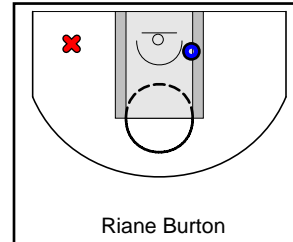

Cy Fair

07/06/2018 Cy Fair at New England Crusaders (GEYBL2)

	1	2	T
Cy Fair	22	52	74
New England	15	57	72

#	Name	G	MIN	FGM	FGA	FG%	2PM	2PA	2P%	3PM	3PA	3P%	FTM	FTA	FT%	OREB	DREB	REB	AST	STL	BLK	DEF	TO	PF	CHG	PM	PTS
3	Jordyn Oliver	1	11	3	7	.429	3	5	.600	0	2	.000	3	4	.750	1	0	1	0	0	0	0	1	4	0	5	9
9	Laila Blair	1	6	0	4	.000	0	2	.000	0	2	.000	0	0	.000	1	0	1	2	1	0	0	1	0	0	-9	0
10	Sandra Goforth	1	11	5	9	.556	4	7	.571	1	2	.500	3	8	.375	2	1	3	1	0	0	0	2	1	0	6	14
11	Riane Burton	1	6	1	2	.500	1	1	1.000	0	1	.000	6	6	1.000	3	1	4	0	0	0	0	0	2	0	-12	8
12	Jordyn Merritt	1	11	2	3	.667	2	3	.667	0	0	.000	0	0	.000	1	3	4	2	2	1	0	0	3	0	6	4
13	Jaden Owens	1	11	2	5	.400	0	0	.000	2	5	.400	3	4	.750	0	2	2	5	5	0	0	3	1	0	5	9
23	Jewel Spear	1	6	2	4	.500	1	2	.500	1	2	.500	0	0	.000	0	2	2	2	0	0	0	2	0	0	-8	5
24	Aaliyah Moore	1	11	5	9	.556	5	9	.556	0	0	.000	4	7	.571	3	5	8	4	0	1	0	0	4	0	6	14
32	Aaliyah Morgan	1	6	2	2	1.000	2	2	1.000	0	0	.000	2	2	1.000	0	1	1	0	0	0	0	1	1	0	-9	6
33	Camryn Brown	0	0	0	0	.000	0	0	.000	0	0	.000	0	0	.000	0	0	0	0	0	0	0	0	0	0	0	0
35		1	2	0	0	.000	0	0	.000	0	0	.000	0	0	.000	0	1	1	0	0	0	0	0	2	0	-6	0
41	Skylar Vann	1	4	2	4	.500	1	1	1.000	1	3	.333	0	0	.000	1	3	4	1	0	0	0	0	1	0	0	5
	TEAM	1	0	0	0	.000	0	0	.000	0	0	.000	0	0	.000	0	1	1	0	0	0	0	0	1	0	0	0
	TOTALS	1	32	24	49	.490	19	32	.594	5	17	.294	21	31	.677	12	20	32	17	8	2	0	10	20	0	2	74