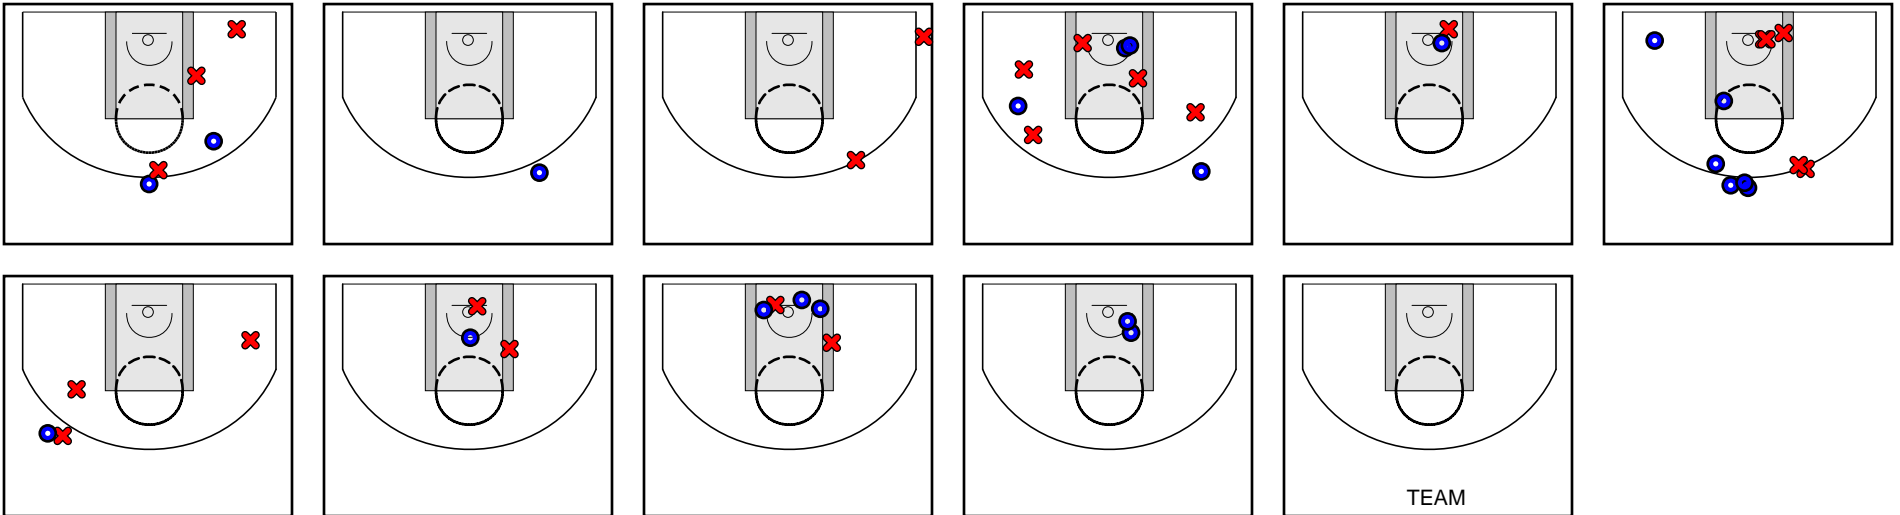

#	Name	G	MIN	FGM	FGA	FG%	2PM	2PA	2P%	3PM	3PA	3P%	FTM	FTA	FT%	OREB	DREB	REB	AST	STL	BLK	DEF	TO	PF	CHG	PM	PTS
3		1	13	2	6	.333	0	2	.000	2	4	.500	3	4	.750	0	5	5	1	0	0	0	2	5	0	1	9
4		1	4	1	1	1.000	0	0	.000	1	1	1.000	0	0	.000	0	0	0	0	0	0	0	0	1	0	8	3
5		1	1	0	3	.000	0	1	.000	0	2	.000	0	0	.000	1	1	2	1	1	0	0	0	0	0	9	0
10		1	11	4	9	.444	2	4	.500	2	5	.400	12	14	.857	1	2	3	2	2	0	0	2	1	0	15	22
14		1	5	1	2	.500	1	2	.500	0	0	.000	0	0	.000	0	0	0	0	1	0	0	1	1	0	-7	2
20		1	16	6	11	.545	1	4	.250	5	7	.714	0	0	.000	1	3	4	2	2	0	0	0	5	0	9	17
23		1	16	1	4	.250	0	1	.000	1	3	.333	3	4	.750	3	4	7	4	1	0	0	2	1	0	-3	6
25		1	4	1	3	.333	1	3	.333	0	0	.000	0	2	.000	2	2	4	2	0	0	0	1	0	0	-4	2
32		1	9	3	6	.500	3	6	.500	0	0	.000	1	2	.500	3	1	4	0	0	0	0	1	4	0	-2	7
33		1	5	2	2	1.000	2	2	1.000	0	0	.000	0	0	.000	0	0	0	1	0	0	0	0	3	0	13	4
	TEAM	0	0	0	0	.000	0	0	.000	0	0	.000	0	0	.000	0	0	0	0	0	0	0	0	0	0	0	0
	TOTALS	1	32	21	47	.447	10	25	.400	11	22	.500	19	26	.731	11	18	29	13	7	0	0	9	21	0	-2	72