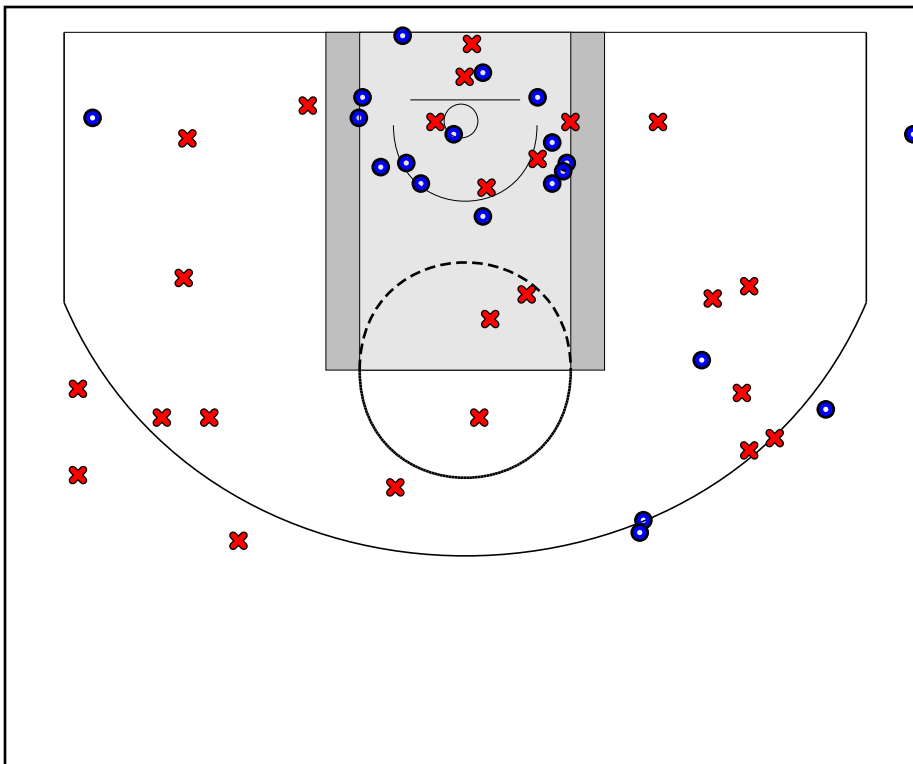

New England Crusaders

07/06/2018 Cy Fair at New England Crusaders (GEYBL2)

	1	2	T
Cy Fair	22	52	74
New England	15	57	72

#	Name	G	MIN	FGM	FGA	FG%	2PM	2PA	2P%	3PM	3PA	3P%	FTM	FTA	FT%	OREB	DREB	REB	AST	STL	BLK	DEF	TO	PF	CHG	PM	PTS
3		1	13	2	6	.333	0	2	.000	2	4	.500	3	4	.750	0	5	5	1	0	0	0	2	5	0	1	9
4		1	4	1	1	1.000	0	0	.000	1	1	1.000	0	0	.000	0	0	0	0	0	0	0	0	1	0	8	3
5		1	1	0	3	.000	0	1	.000	0	2	.000	0	0	.000	1	1	2	1	1	0	0	0	0	0	9	0
10		1	11	4	9	.444	2	4	.500	2	5	.400	12	14	.857	1	2	3	2	2	0	0	2	1	0	15	22
14		1	5	1	2	.500	1	2	.500	0	0	.000	0	0	.000	0	0	0	0	1	0	0	1	1	0	-7	2
20		1	16	6	11	.545	1	4	.250	5	7	.714	0	0	.000	1	3	4	2	2	0	0	0	5	0	9	17
23		1	16	1	4	.250	0	1	.000	1	3	.333	3	4	.750	3	4	7	4	1	0	0	2	1	0	-3	6
25		1	4	1	3	.333	1	3	.333	0	0	.000	0	2	.000	2	2	4	2	0	0	0	1	0	0	-4	2
32		1	9	3	6	.500	3	6	.500	0	0	.000	1	2	.500	3	1	4	0	0	0	0	1	4	0	-2	7
33		1	5	2	2	1.000	2	2	1.000	0	0	.000	0	0	.000	0	0	0	1	0	0	0	0	3	0	13	4
	TEAM	0	0	0	0	.000	0	0	.000	0	0	.000	0	0	.000	0	0	0	0	0	0	0	0	0	0	0	0
	TOTALS	1	32	21	47	.447	10	25	.400	11	22	.500	19	26	.731	11	18	29	13	7	0	0	9	21	0	-2	72

Game Summary Comparison

Statistic	Cy Fair	New England Crusaders
Points	74	72
<i>Field Goals</i>	24 / 49	21 / 47
<i>2 Point</i>	19 / 32	10 / 25
<i>3 Point</i>	5 / 17	11 / 22
<i>Free Throws</i>	21 / 31	19 / 26
Assists	17	13
Rebounds	32	29
<i>Offensive</i>	12	11
<i>Defensive</i>	20	18
Blocks	2	0
Steals	8	7
Deflections	0	0
Turnovers	10	9
Charges Taken	0	0
Personal Fouls	20	21

Cy Fair

New England Crusaders

Cy Fair Turnovers

Period	Clock	Player	Turnover Type
1st Period	7:03	#23 Jewel Spear	Out of Bounds
1st Period	6:52	#9 Laila Blair	Steal
2nd Period	7:46	#23 Jewel Spear	Steal
2nd Period	3:47	#13 Jaden Owens	Steal
2nd Period	3:44	#10 Sandra Goforth	Steal
2nd Period	0:00	#32 Aaliyah Morgan	Out of Bounds
2nd Period	0:00	#13 Jaden Owens	Steal
2nd Period	0:00	#3 Jordyn Oliver	Steal
2nd Period	0:00	#10 Sandra Goforth	Steal