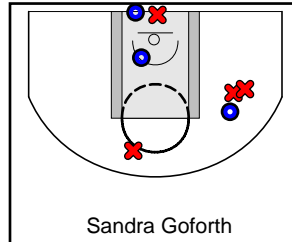

Cy Fair

07/06/2018 Cy Fair at New England Crusaders (GEYBL2)

	1	2	T
Cy Fair	22	52	74
New England	15	57	72

#	Name	G	MIN	FGM	FGA	FG%	2PM	2PA	2P%	3PM	3PA	3P%	FTM	FTA	FT%	OREB	DREB	REB	AST	STL	BLK	DEF	TO	PF	CHG	PM	PTS
3	Jordyn Oliver	1	11	3	7	.429	3	5	.600	0	2	.000	3	4	.750	1	0	1	0	0	0	0	1	4	0	5	9
9	Laila Blair	1	6	0	4	.000	0	2	.000	0	2	.000	0	0	.000	1	0	1	2	1	0	0	1	0	0	-9	0
10	Sandra Goforth	1	11	5	9	.556	4	7	.571	1	2	.500	3	8	.375	2	1	3	1	0	0	0	2	1	0	6	14
11	Riane Burton	1	6	1	2	.500	1	1	1.000	0	1	.000	6	6	1.000	3	1	4	0	0	0	0	0	2	0	-12	8
12	Jordyn Merritt	1	11	2	3	.667	2	3	.667	0	0	.000	0	0	.000	1	3	4	2	2	1	0	0	3	0	6	4
13	Jaden Owens	1	11	2	5	.400	0	0	.000	2	5	.400	3	4	.750	0	2	2	5	5	0	0	3	1	0	5	9
23	Jewel Spear	1	6	2	4	.500	1	2	.500	1	2	.500	0	0	.000	0	2	2	2	0	0	0	2	0	0	-8	5
24	Aaliyah Moore	1	11	5	9	.556	5	9	.556	0	0	.000	4	7	.571	3	5	8	4	0	1	0	0	4	0	6	14
32	Aaliyah Morgan	1	6	2	2	1.000	2	2	1.000	0	0	.000	2	2	1.000	0	1	1	0	0	0	0	1	1	0	-9	6
33	Camryn Brown	0	0	0	0	.000	0	0	.000	0	0	.000	0	0	.000	0	0	0	0	0	0	0	0	0	0	0	0
35		1	2	0	0	.000	0	0	.000	0	0	.000	0	0	.000	0	1	1	0	0	0	0	0	2	0	-6	0
41	Skylar Vann	1	4	2	4	.500	1	1	1.000	1	3	.333	0	0	.000	1	3	4	1	0	0	0	0	1	0	0	5
	TEAM	1	0	0	0	.000	0	0	.000	0	0	.000	0	0	.000	0	1	1	0	0	0	0	0	1	0	0	0
	TOTALS	1	32	24	49	.490	19	32	.594	5	17	.294	21	31	.677	12	20	32	17	8	2	0	10	20	0	2	74