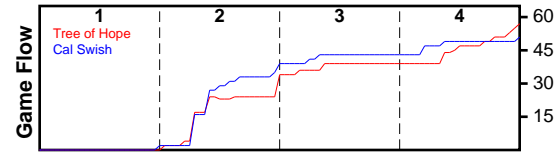

# Tree of Hope

07/07/2018 Tree of Hope at Cal Swish (GEYBL2)

	1	2	3	4	T
Tree of Hope	0	34	5	18	57
Cal Swish	0	39	4	8	51

#	Name	G	MIN	FGM	FGA	FG%	2PM	2PA	2P%	3PM	3PA	3P%	FTM	FTA	FT%	OREB	DREB	REB	AST	STL	BLK	DEF	TO	PF	CHG	PM	PTS
1		1	31	2	4	.500	2	3	.667	0	1	.000	0	0	.000	2	1	3	1	2	0	0	4	0	0	7	4
5		1	30	4	12	.333	2	4	.500	2	8	.250	6	6	1.000	1	5	6	0	1	0	0	0	1	0	6	16
10		1	13	0	0	.000	0	0	.000	0	0	.000	0	0	.000	0	0	0	0	1	0	0	0	1	0	-3	0
11		1	16	2	5	.400	1	1	1.000	1	4	.250	5	7	.714	0	1	1	3	1	0	0	1	2	0	17	10
13		1	26	1	2	.500	1	2	.500	0	0	.000	0	0	.000	2	2	4	0	0	0	0	2	3	1	-15	2
15		1	4	0	0	.000	0	0	.000	0	0	.000	0	0	.000	0	0	0	1	0	0	0	0	2	0	-3	0
22		0	0	0	0	.000	0	0	.000	0	0	.000	0	0	.000	0	0	0	0	0	0	0	0	0	0	0	0
23		1	2	0	0	.000	0	0	.000	0	0	.000	0	0	.000	0	1	1	0	0	0	0	1	0	0	1	0
33		1	10	2	4	.500	2	4	.500	0	0	.000	1	3	.333	3	4	7	2	1	0	0	1	3	0	8	5
35		1	31	7	10	.700	7	10	.700	0	0	.000	5	8	.625	7	9	16	1	0	0	0	1	4	0	13	19
42		1	1	1	2	.500	1	1	1.000	0	1	.000	0	0	.000	0	1	1	0	0	0	0	1	0	0	-6	2
	TEAM	0	0	0	0	.000	0	0	.000	0	0	.000	0	0	.000	0	0	0	0	0	0	0	0	0	0	0	0
	TOTALS	1	32	19	39	.487	16	25	.640	3	14	.214	17	24	.708	15	24	39	8	6	0	0	11	16	1	6	58