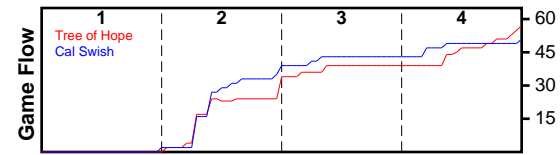

Cal Swish

07/07/2018 Tree of Hope at Cal Swish (GEYBL2)

	1	2	3	4	T
Tree of Hope	0	34	5	18	57
Cal Swish	0	39	4	8	51