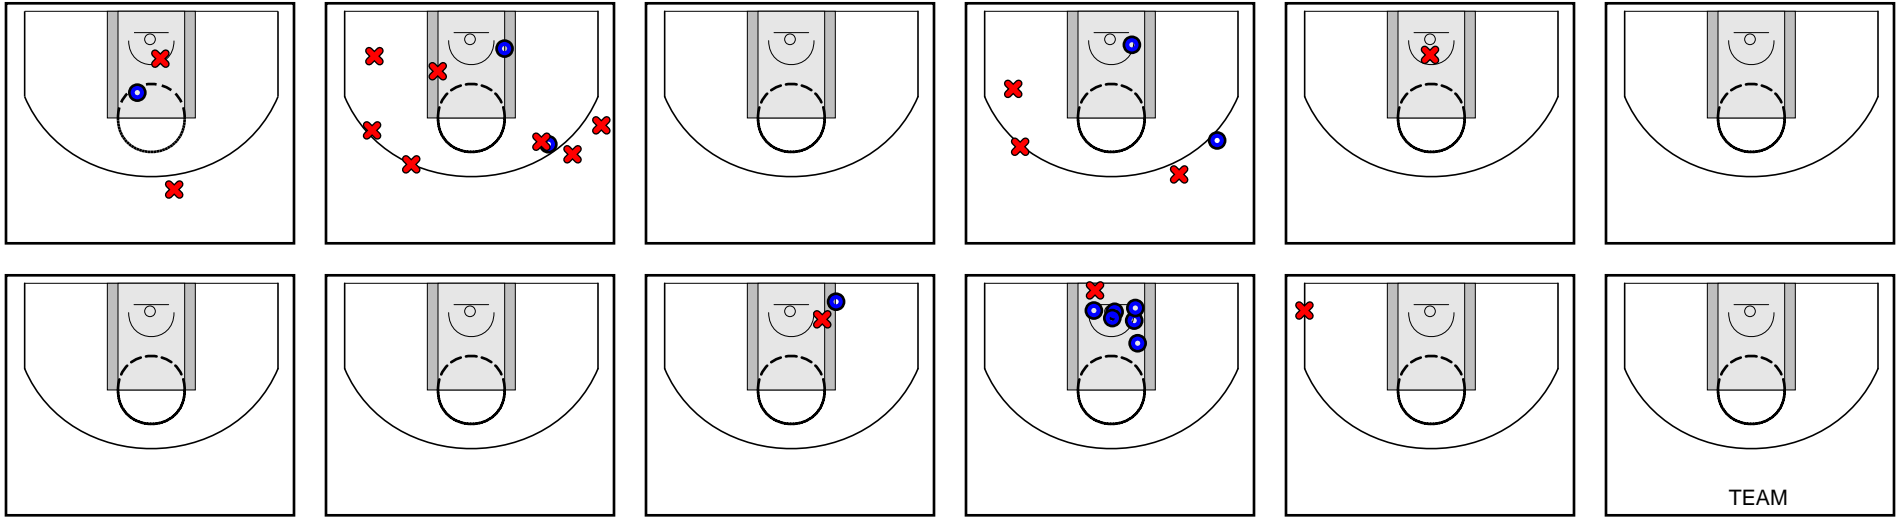

# Tree of Hope

07/07/2018 Tree of Hope at Cal Swish (GEYBL2)

	1	2	3	4	T
Tree of Hope	0	34	5	18	57
Cal Swish	0	39	4	8	51

#	Name	G	MIN	FGM	FGA	FG%	2PM	2PA	2P%	3PM	3PA	3P%	FTM	FTA	FT%	OREB	DREB	REB	AST	STL	BLK	DEF	TO	PF	CHG	PM	PTS
1		1	31	2	4	.500	2	3	.667	0	1	.000	0	0	.000	2	1	3	1	2	0	0	4	0	0	7	4
5		1	30	4	12	.333	2	4	.500	2	8	.250	6	6	1.000	1	5	6	0	1	0	0	0	1	0	6	16
10		1	13	0	0	.000	0	0	.000	0	0	.000	0	0	.000	0	0	0	0	1	0	0	0	1	0	-3	0
11		1	16	2	5	.400	1	1	1.000	1	4	.250	5	7	.714	0	1	1	3	1	0	0	1	2	0	17	10
13		1	26	1	2	.500	1	2	.500	0	0	.000	0	0	.000	2	2	4	0	0	0	0	2	3	1	-15	2
15		1	4	0	0	.000	0	0	.000	0	0	.000	0	0	.000	0	0	0	1	0	0	0	0	2	0	-3	0
22		0	0	0	0	.000	0	0	.000	0	0	.000	0	0	.000	0	0	0	0	0	0	0	0	0	0	0	0
23		1	2	0	0	.000	0	0	.000	0	0	.000	0	0	.000	0	1	1	0	0	0	0	1	0	0	1	0
33		1	10	2	4	.500	2	4	.500	0	0	.000	1	3	.333	3	4	7	2	1	0	0	1	3	0	8	5
35		1	31	7	10	.700	7	10	.700	0	0	.000	5	8	.625	7	9	16	1	0	0	0	1	4	0	13	19
42		1	1	1	2	.500	1	1	1.000	0	1	.000	0	0	.000	0	1	1	0	0	0	0	1	0	0	-6	2
	TEAM	0	0	0	0	.000	0	0	.000	0	0	.000	0	0	.000	0	0	0	0	0	0	0	0	0	0	0	0
	TOTALS	1	32	19	39	.487	16	25	.640	3	14	.214	17	24	.708	15	24	39	8	6	0	0	11	16	1	6	58