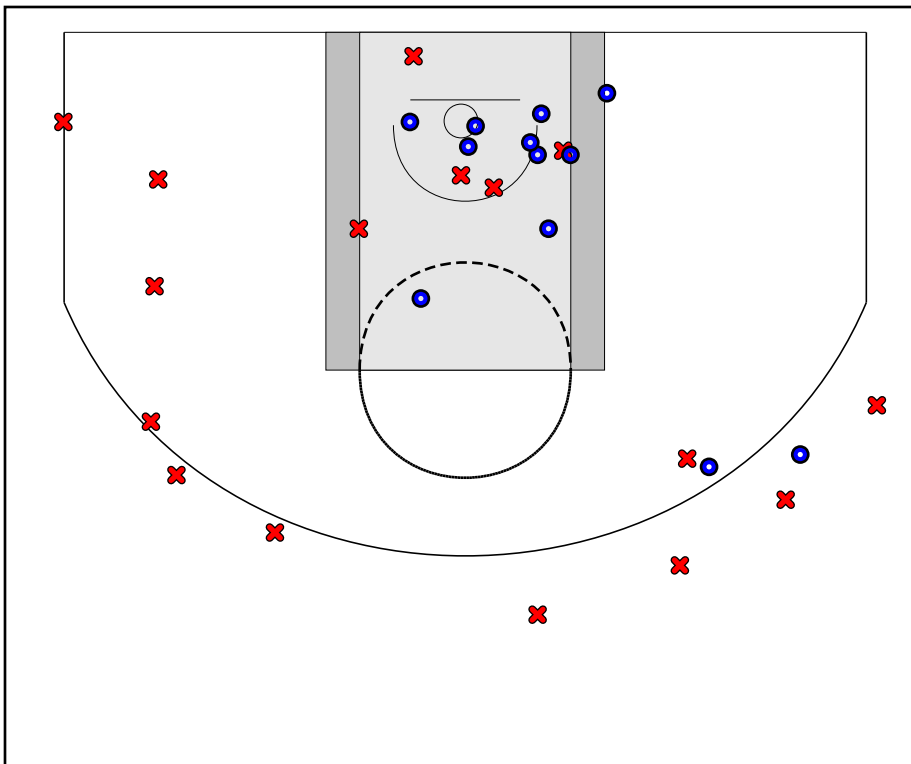

Game Summary Comparison

Statistic	Tree of Hope	Cal Swish
Points	58	51
<i>Field Goals</i>	19 / 39	17 / 36
2 Point	16 / 25	10 / 24
3 Point	3 / 14	7 / 12
<i>Free Throws</i>	17 / 24	10 / 16
Assists	8	6
Rebounds	39	21
<i>Offensive</i>	15	6
<i>Defensive</i>	24	15
Blocks	0	1
Steals	6	5
Deflections	0	0
Turnovers	11	9
Charges Taken	1	0
Personal Fouls	16	17

Tree of Hope