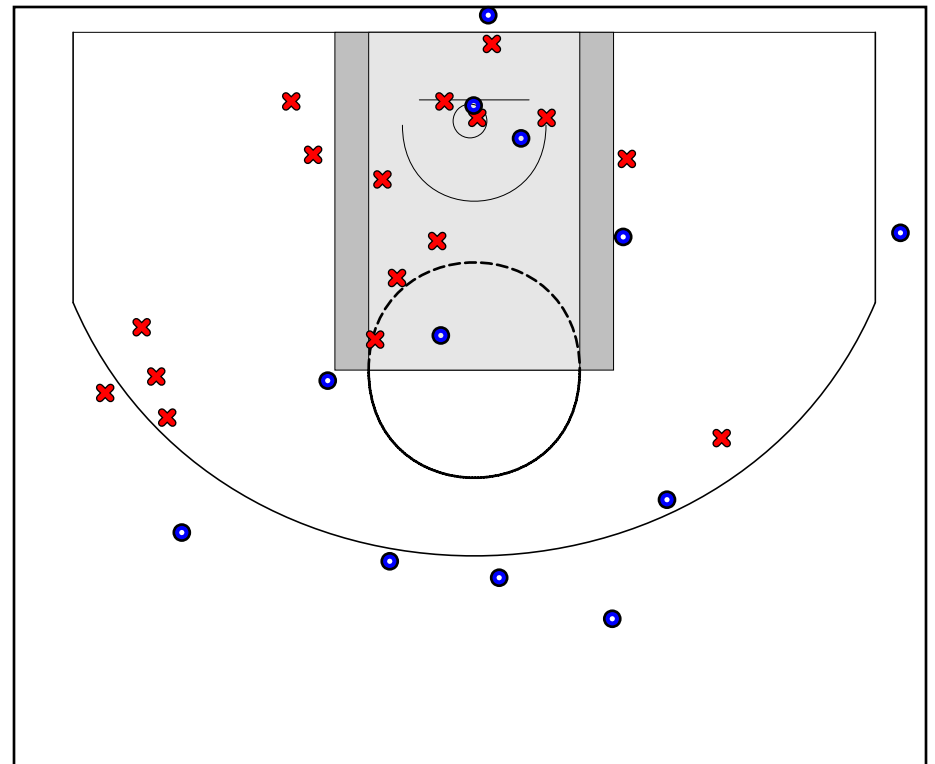

Game Summary Comparison

Statistic	Tree of Hope	Cal Swish
Points	58	51
<i>Field Goals</i>	19 / 39	17 / 36
2 Point	16 / 25	10 / 24
3 Point	3 / 14	7 / 12
<i>Free Throws</i>	17 / 24	10 / 16
Assists	8	6
Rebounds	39	21
<i>Offensive</i>	15	6
<i>Defensive</i>	24	15
Blocks	0	1
Steals	6	5
Deflections	0	0
Turnovers	11	9
Charges Taken	1	0
Personal Fouls	16	17

Cal Swish