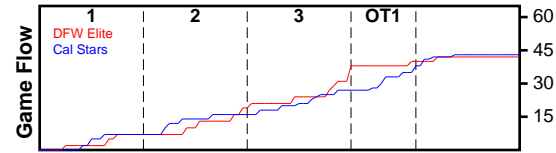

Cal Stars

07/07/2018 DFW Elite at Cal Stars (GEYBL3)

	1	2	3	OT1	T
DFW Elite	7	12	17	6	42
Cal Stars	7	9	11	16	43