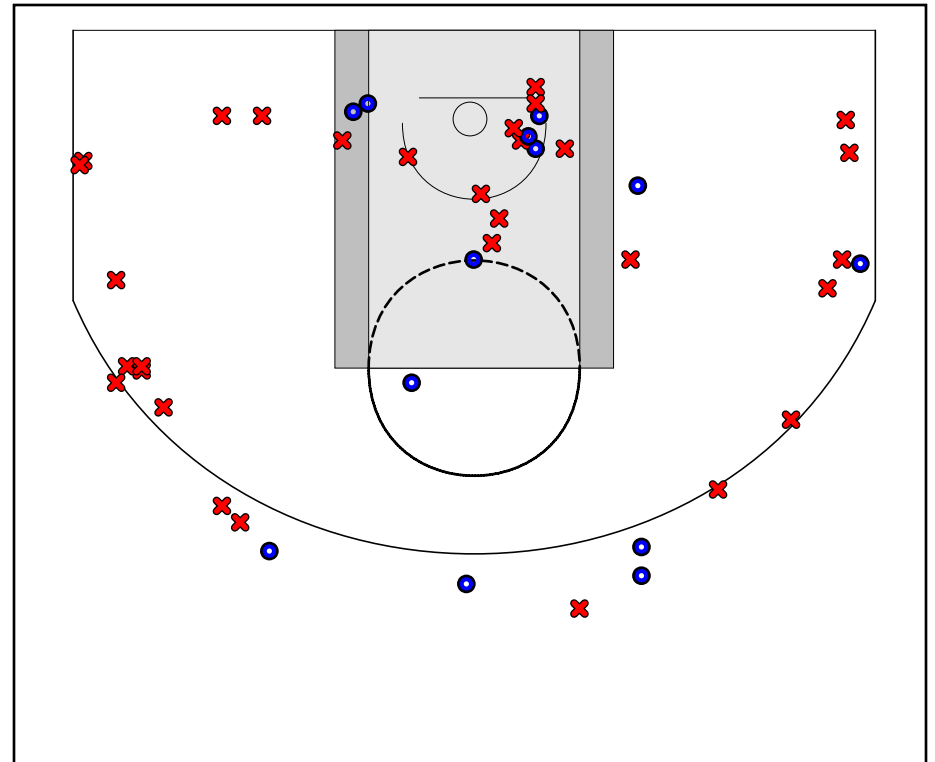

Game Summary Comparison

Statistic	DFW Elite	Cal Stars
Points	42	43
<i>Field Goals</i>	17 / 61	13 / 45
<i>2 Point</i>	9 / 30	8 / 23
<i>3 Point</i>	8 / 31	5 / 22
<i>Free Throws</i>	0 / 0	12 / 20
Assists	14	12
Rebounds	38	41
<i>Offensive</i>	18	16
<i>Defensive</i>	20	25
Blocks	2	2
Steals	18	8
Deflections	0	0
Turnovers	17	21
Charges Taken	1	0
Personal Fouls	19	9

Cal Stars