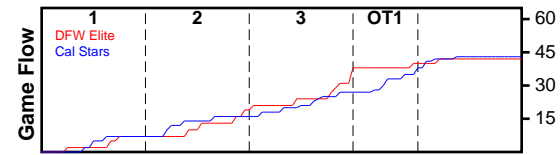

DFW Elite

07/07/2018 DFW Elite at Cal Stars (GEYBL3)

	1	2	3	OT1	T
DFW Elite	7	12	17	6	42
Cal Stars	7	9	11	16	43

#	Name	G	MIN	FGM	FGA	FG%	2PM	2PA	2P%	3PM	3PA	3P%	FTM	FTA	FT%	OREB	DREB	REB	AST	STL	BLK	DEF	TO	PF	CHG	PM	PTS
3	N'Yah Boyd	1	12	0	5	.000	0	4	.000	0	1	.000	0	0	.000	5	3	8	3	0	0	0	1	1	0	5	0
4	Endyia Rodgers	1	22	5	17	.294	3	9	.333	2	8	.250	0	0	.000	2	3	5	3	0	0	0	4	0	0	-4	12
10	Haarmoni Turner	1	25	6	16	.375	2	8	.250	4	8	.500	0	0	.000	3	3	6	2	4	0	0	0	4	0	-1	16
12	Kyjai Miles	1	9	0	0	.000	0	0	.000	0	0	.000	0	0	.000	0	0	0	0	3	0	0	1	2	1	-9	0
13	Telisha Brown	1	14	0	2	.000	0	1	.000	0	1	.000	0	0	.000	1	0	1	1	3	0	0	3	2	0	6	0
15	Myra Gordon	1	25	1	6	.167	0	0	.000	1	6	.167	0	0	.000	4	1	5	3	0	0	0	3	2	0	-5	3
22	Chanielyn Galloway	1	16	0	2	.000	0	2	.000	0	0	.000	0	0	.000	1	5	6	1	3	2	0	2	3	0	2	0
25	Bria Patterson	1	25	3	7	.429	3	5	.600	0	2	.000	0	0	.000	2	5	7	0	3	0	0	2	4	0	1	6
35	Kyndall Hunter	1	12	2	6	.333	1	1	1.000	1	5	.200	0	0	.000	0	0	0	1	2	0	0	1	1	0	0	5
50	Anna McDowell	0	0	0	0	.000	0	0	.000	0	0	.000	0	0	.000	0	0	0	0	0	0	0	0	0	0	0	0
	TEAM	0	0	0	0	.000	0	0	.000	0	0	.000	0	0	.000	0	0	0	0	0	0	0	0	0	0	0	0
	TOTALS	1	32	17	61	.279	9	30	.300	8	31	.258	0	0	.000	18	20	38	14	18	2	0	17	19	1	-1	42