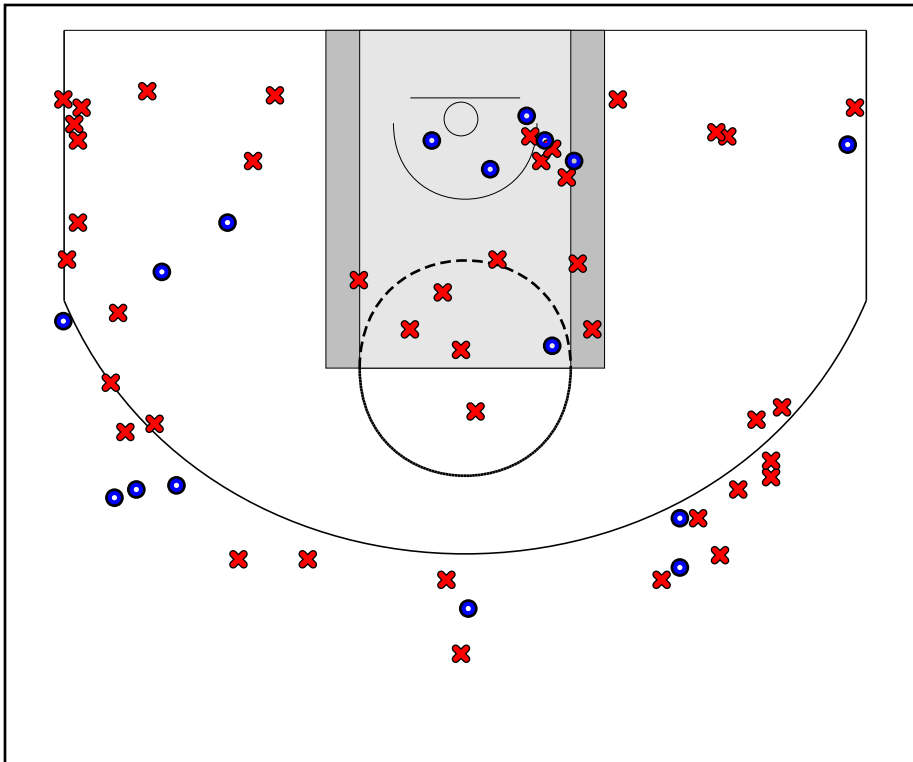

Game Summary Comparison

Statistic	DFW Elite	Cal Stars
Points	42	43
<i>Field Goals</i>	17 / 61	13 / 45
<i>2 Point</i>	9 / 30	8 / 23
<i>3 Point</i>	8 / 31	5 / 22
<i>Free Throws</i>	0 / 0	12 / 20
Assists	14	12
Rebounds	38	41
<i>Offensive</i>	18	16
<i>Defensive</i>	20	25
Blocks	2	2
Steals	18	8
Deflections	0	0
Turnovers	17	21
Charges Taken	1	0
Personal Fouls	19	9

DFW Elite