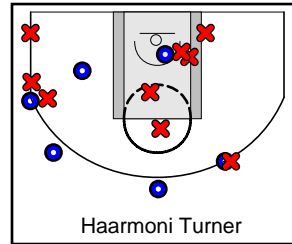

DFW Elite

07/07/2018 DFW Elite at Cal Stars (GEYBL3)

	1	2	3	OT1	T
DFW Elite	7	12	17	6	42
Cal Stars	7	9	11	16	43

#	Name	G	MIN	FGM	FGA	FG%	2PM	2PA	2P%	3PM	3PA	3P%	FTM	FTA	FT%	OREB	DREB	REB	AST	STL	BLK	DEF	TO	PF	CHG	PM	PTS
3	N'Yah Boyd	1	12	0	5	.000	0	4	.000	0	1	.000	0	0	.000	5	3	8	3	0	0	0	1	1	0	5	0
4	Endyia Rodgers	1	22	5	17	.294	3	9	.333	2	8	.250	0	0	.000	2	3	5	3	0	0	0	4	0	0	-4	12
10	Haarmoni Turner	1	25	6	16	.375	2	8	.250	4	8	.500	0	0	.000	3	3	6	2	4	0	0	0	4	0	-1	16
12	Kyjai Miles	1	9	0	0	.000	0	0	.000	0	0	.000	0	0	.000	0	0	0	0	3	0	0	1	2	1	-9	0
13	Telisha Brown	1	14	0	2	.000	0	1	.000	0	1	.000	0	0	.000	1	0	1	1	3	0	0	3	2	0	6	0
15	Myra Gordon	1	25	1	6	.167	0	0	.000	1	6	.167	0	0	.000	4	1	5	3	0	0	0	3	2	0	-5	3
22	Chanielyn Galloway	1	16	0	2	.000	0	2	.000	0	0	.000	0	0	.000	1	5	6	1	3	2	0	2	3	0	2	0
25	Bria Patterson	1	25	3	7	.429	3	5	.600	0	2	.000	0	0	.000	2	5	7	0	3	0	0	2	4	0	1	6
35	Kyndall Hunter	1	12	2	6	.333	1	1	1.000	1	5	.200	0	0	.000	0	0	0	1	2	0	0	1	1	0	0	5
50	Anna McDowell	0	0	0	0	.000	0	0	.000	0	0	.000	0	0	.000	0	0	0	0	0	0	0	0	0	0	0	0
	TEAM	0	0	0	0	.000	0	0	.000	0	0	.000	0	0	.000	0	0	0	0	0	0	0	0	0	0	0	0
	TOTALS	1	32	17	61	.279	9	30	.300	8	31	.258	0	0	.000	18	20	38	14	18	2	0	17	19	1	-1	42