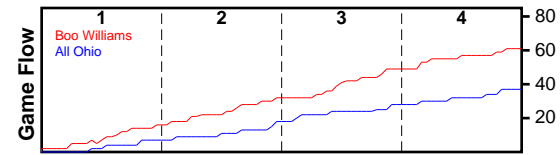

Boo Williams

07/07/2018 Boo Williams at All Ohio (GEYBL3)

	1	2	3	4	T
Boo Williams	16	16	17	12	61
All Ohio	7	11	10	9	37

#	Name	G	MIN	FGM	FGA	FG%	2PM	2PA	2P%	3PM	3PA	3P%	FTM	FTA	FT%	OREB	DREB	REB	AST	STL	BLK	DEF	TO	PF	CHG	PM	PTS
3	Yanni Hendley-McCalla	1	8	0	1	.000	0	1	.000	0	0	.000	0	0	.000	0	0	0	1	1	0	0	2	0	0	-2	0
5	Elizabeth Martino	0	0	0	0	.000	0	0	.000	0	0	.000	0	0	.000	0	0	0	0	0	0	0	0	0	0	0	0
10	Elania Chapman	1	16	1	2	.500	1	2	.500	0	0	.000	1	2	.500	3	2	5	0	0	0	0	0	1	0	7	3
11	Carole Miller	1	22	1	4	.250	1	3	.333	0	1	.000	2	2	1.000	0	1	1	2	1	0	0	1	1	0	21	4
12	Demi Washington	1	12	2	5	.400	2	3	.667	0	2	.000	0	0	.000	1	4	5	0	0	0	0	1	1	0	7	4
15	Diamond Johnson	1	17	5	8	.625	2	4	.500	3	4	.750	0	0	.000	0	1	1	0	2	0	0	3	0	0	18	13
20	Reigan Richardson	1	5	0	0	.000	0	0	.000	0	0	.000	0	0	.000	0	0	0	0	1	0	0	2	0	0	0	0
21	Jada Walker	1	15	1	3	.333	1	3	.333	0	0	.000	2	2	1.000	1	3	4	3	0	0	0	0	1	0	12	4
22	Rayne Tucker	1	19	0	1	.000	0	1	.000	0	0	.000	0	0	.000	1	2	3	0	3	2	0	1	1	0	12	0
23	Jada Boyd	1	22	5	10	.500	5	10	.500	0	0	.000	3	4	.750	2	5	7	0	3	3	0	3	3	0	26	13
30	Ashley Owusu	1	26	8	12	.667	8	11	.727	0	1	.000	4	4	1.000	0	2	2	3	2	2	0	1	1	0	28	20
32	Akunna Konkwo	1	3	1	1	1.000	1	1	1.000	0	0	.000	0	2	.000	0	1	1	0	0	0	0	0	0	0	1	2
	TEAM	1	0	0	0	.000	0	0	.000	0	0	.000	0	0	.000	0	2	2	0	0	0	0	0	0	0	0	0
	TOTALS	1	32	24	47	.511	21	39	.538	3	8	.375	12	16	.750	8	23	31	9	13	7	0	14	9	0	24	63