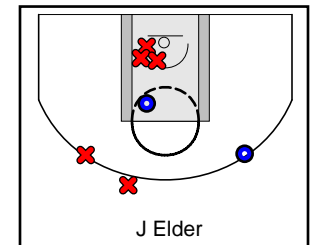

#	Name	G	MIN	FGM	FGA	FG%	2PM	2PA	2P%	3PM	3PA	3P%	FTM	FTA	FT%	OREB	DREB	REB	AST	STL	BLK	DEF	TO	PF	CHG	PM	PTS
0	Alexandria Hamilton	1	16	1	3	.333	1	3	.333	0	0	.000	2	2	1.000	1	1	2	1	0	0	0	1	0	0	-5	4
1	D Camp	1	10	0	1	.000	0	1	.000	0	0	.000	0	0	.000	0	4	4	0	0	0	0	0	1	0	-2	0
2	Sommer Pitzer	1	17	0	5	.000	0	3	.000	0	2	.000	0	0	.000	0	0	0	3	0	0	0	1	2	0	-21	0
5	Alexia Smith	1	22	1	5	.200	0	3	.000	1	2	.500	0	0	.000	0	0	0	0	1	0	0	0	1	0	-17	3
10	Constance Chaplin	1	7	1	4	.250	1	4	.250	0	0	.000	0	0	.000	0	1	1	1	0	0	0	2	3	0	-7	2
11	Edyn Battle	1	14	2	3	.667	2	3	.667	0	0	.000	1	1	1.000	1	0	1	1	1	0	0	3	0	0	-8	5
12	Maliya Perry	1	22	2	6	.333	1	3	.333	1	3	.333	0	0	.000	2	1	3	0	2	1	0	5	1	0	-27	5
14	Tianna Austin	0	0	0	0	.000	0	0	.000	0	0	.000	0	0	.000	0	0	0	0	0	0	0	0	0	0	0	0
21	Obianuju Ezedudu	1	23	2	5	.400	2	5	.400	0	0	.000	7	8	.875	1	3	4	0	2	1	0	4	3	0	-20	11
22	Kennedi Myles	1	20	0	2	.000	0	1	.000	0	1	.000	2	2	1.000	0	2	2	1	2	0	0	0	1	0	-16	2
23	Jordan Horston	0	0	0	0	.000	0	0	.000	0	0	.000	0	0	.000	0	0	0	0	0	0	0	0	0	0	0	0
30	J Elder	1	15	2	8	.250	1	5	.200	1	3	.333	0	0	.000	0	0	0	2	2	0	0	4	2	0	-7	5
	TEAM	1	0	0	0	.000	0	0	.000	0	0	.000	0	0	.000	4	4	8	0	0	0	0	0	0	0	0	0
	TOTALS	1	32	11	42	.262	8	31	.258	3	11	.273	12	13	.923	9	16	25	9	10	2	0	20	14	0	-24	37