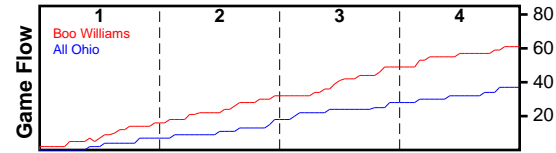

All Ohio

07/07/2018 Boo Williams at All Ohio (GEYBL3)

	1	2	3	4	T
Boo Williams	16	16	17	12	61
All Ohio	7	11	10	9	37