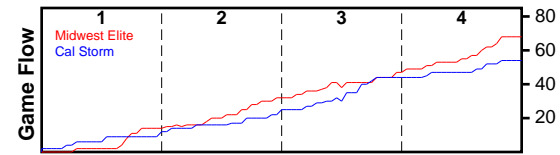

Midwest Elite

07/07/2018 Midwest Elite at Cal Storm (GEYBL2)

	1	2	3	4	T
Midwest Elite	14	18	15	21	68
Cal Storm	9	16	19	10	54

#	Name	G	MIN	FGM	FGA	FG%	2PM	2PA	2P%	3PM	3PA	3P%	FTM	FTA	FT%	OREB	DREB	REB	AST	STL	BLK	DEF	TO	PF	CHG	PM	PTS
1	1	1	30	2	12	.167	2	9	.222	0	3	.000	4	4	1.000	5	4	9	2	0	2	0	0	1	0	9	8
10	10	1	13	3	5	.600	1	3	.333	2	2	1.000	6	6	1.000	0	0	0	1	0	0	0	0	2	0	21	14
14	14	1	20	3	7	.429	3	5	.600	0	2	.000	0	0	.000	1	1	2	3	0	1	0	0	1	0	30	6
20	20	1	30	2	6	.333	1	1	1.000	1	5	.200	2	2	1.000	3	0	3	4	1	0	0	2	3	0	9	7
24	24	1	4	0	0	.000	0	0	.000	0	0	.000	0	2	.000	0	2	2	0	0	0	0	0	0	0	2	0
33	33	1	18	5	7	.714	4	5	.800	1	2	.500	3	4	.750	3	1	4	1	1	0	0	0	2	0	-3	14
34	34	1	15	3	4	.750	1	1	1.000	2	3	.667	0	0	.000	0	3	3	0	0	0	0	0	2	0	18	8
35	35	1	21	3	3	1.000	1	1	1.000	2	2	1.000	1	1	1.000	0	1	1	0	1	0	0	3	3	0	12	9
50	50	1	13	1	2	.500	1	2	.500	0	0	.000	1	2	.500	1	0	1	0	0	0	0	0	1	0	-13	3
	TEAM	0	0	0	0	.000	0	0	.000	0	0	.000	0	0	.000	0	0	0	0	0	0	0	0	0	0	0	0
	TOTALS	1	32	22	46	.478	14	27	.519	8	19	.421	17	21	.810	13	12	25	11	3	3	0	5	15	0	14	69