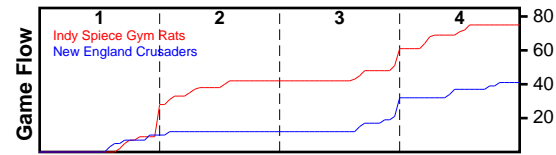

Indy Spiece Gym Rats

07/07/2018 Indy Spiece Gym Rats at New England Crus

	1	2	3	4	T
Indy Spiece Gym	28	14	19	14	75
New England	10	2	20	9	41

#	Name	G	MIN	FGM	FGA	FG%	2PM	2PA	2P%	3PM	3PA	3P%	FTM	FTA	FT%	OREB	DREB	REB	AST	STL	BLK	DEF	TO	PF	CHG	PM	PTS
1	Garcia	1	24	3	9	.333	0	1	.000	3	8	.375	0	0	.000	2	3	5	5	0	0	0	3	1	0	23	9
3	Shelby Calhoun	1	21	2	5	.400	2	5	.400	0	0	.000	0	2	.000	2	5	7	6	1	0	0	3	0	0	22	4
5	Ariana Wiggins	1	25	3	7	.429	3	3	1.000	0	4	.000	1	2	.500	2	5	7	7	2	0	0	0	0	0	15	7
7	Katherine Hale	0	0	0	0	.000	0	0	.000	0	0	.000	0	0	.000	0	0	0	0	0	0	0	0	0	0	0	0
10	Shaila Beeler	1	6	1	1	1.000	1	1	1.000	0	0	.000	5	5	1.000	0	3	3	2	0	0	0	0	0	0	9	7
11	Cyndni Dodd	1	10	1	5	.200	1	5	.200	0	0	.000	0	0	.000	2	6	8	2	0	0	0	1	1	0	13	2
14	Sydney Parrish	1	10	3	8	.375	1	2	.500	2	6	.333	0	0	.000	1	3	4	2	0	0	0	2	0	0	14	8
20	Amaya Hamilton	0	0	0	0	.000	0	0	.000	0	0	.000	0	0	.000	0	0	0	0	0	0	0	0	0	0	0	0
21	Mikayla Kinnard	1	18	2	5	.400	2	5	.400	0	0	.000	4	5	.800	1	0	1	3	1	0	0	1	2	0	17	8
25	Nila Blackford	1	18	5	9	.556	4	8	.500	1	1	1.000	5	6	.833	5	6	11	0	1	0	0	1	2	0	21	16
33	Jorie Allen	1	9	6	7	.857	6	7	.857	0	0	.000	2	3	.667	1	1	2	2	1	1	0	1	6	0	16	14
	TEAM	0	0	0	0	.000	0	0	.000	0	0	.000	0	0	.000	0	0	0	0	0	0	0	0	0	0	0	0
	TOTALS	1	32	26	56	.464	20	37	.541	6	19	.316	17	23	.739	16	32	48	29	6	1	0	12	12	0	34	75