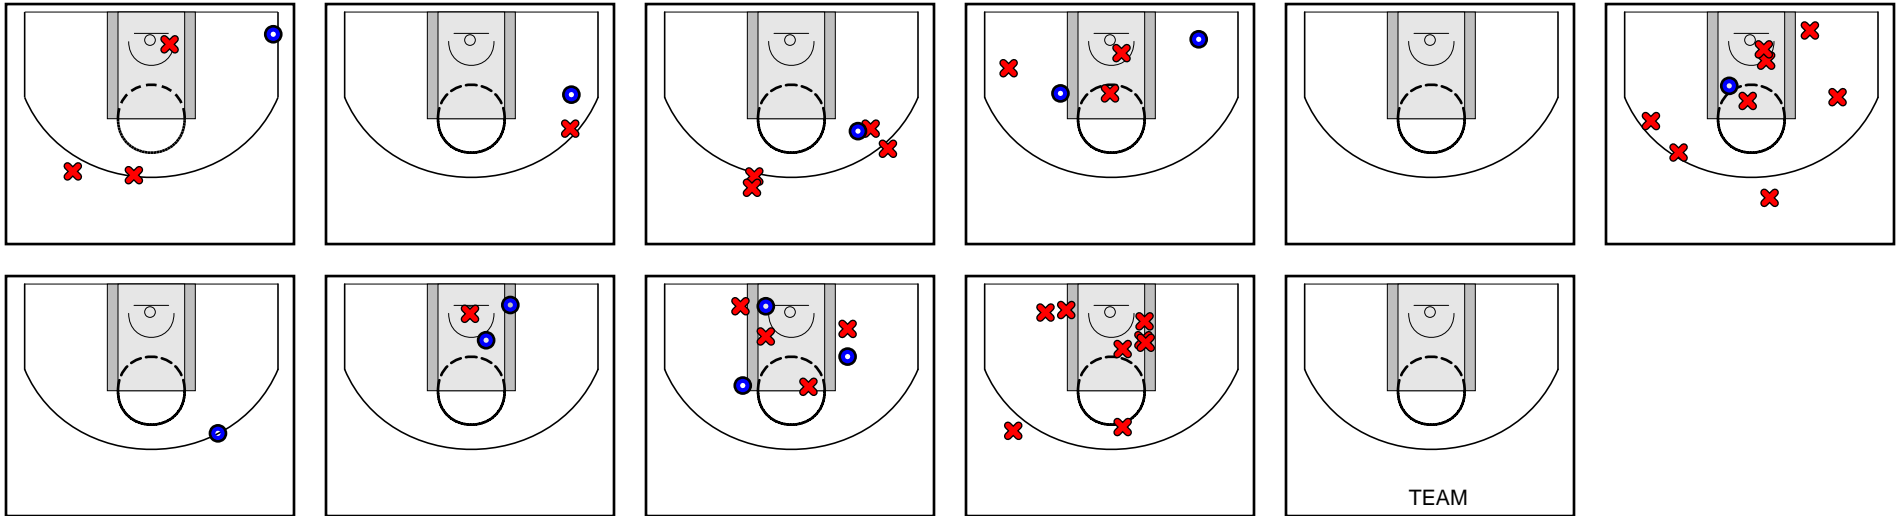

#	Name	G	MIN	FGM	FGA	FG%	2PM	2PA	2P%	3PM	3PA	3P%	FTM	FTA	FT%	OREB	DREB	REB	AST	STL	BLK	DEF	TO	PF	CHG	PM	PTS
3		1	20	1	5	.200	0	2	.000	1	3	.333	0	0	.000	1	3	4	1	0	0	0	2	0	0	-31	3
4		1	15	1	2	.500	1	1	1.000	0	1	.000	0	0	.000	1	0	1	0	2	0	0	4	2	0	-10	2
5		1	15	1	5	.200	0	0	.000	1	5	.200	0	0	.000	1	3	4	3	0	0	0	0	0	0	-17	3
10		1	24	2	5	.400	1	3	.333	1	2	.500	4	4	1.000	0	1	1	0	2	0	0	0	1	0	-21	9
14		0	0	0	0	.000	0	0	.000	0	0	.000	0	0	.000	0	0	0	0	0	0	0	0	0	0	0	0
20		1	10	1	9	.111	1	5	.200	0	4	.000	6	6	1.000	0	3	3	3	0	0	0	0	3	0	-21	8
23		1	9	1	1	1.000	0	0	.000	1	1	1.000	3	3	1.000	0	0	0	3	0	0	0	1	1	0	-11	6
25		1	19	2	3	.667	2	3	.667	0	0	.000	0	2	.000	2	2	4	0	0	1	0	2	4	0	-13	4
32		1	20	3	7	.429	3	7	.429	0	0	.000	0	0	.000	2	3	5	0	3	0	0	4	5	0	-13	6
33		1	8	0	8	.000	0	6	.000	0	2	.000	0	0	.000	0	1	1	0	0	2	0	0	3	0	-13	0
	TEAM	0	0	0	0	.000	0	0	.000	0	0	.000	0	0	.000	0	0	0	0	0	0	0	0	0	0	0	0
	TOTALS	1	32	12	45	.267	8	27	.296	4	18	.222	13	15	.867	7	16	23	10	7	3	0	13	19	0	-34	41