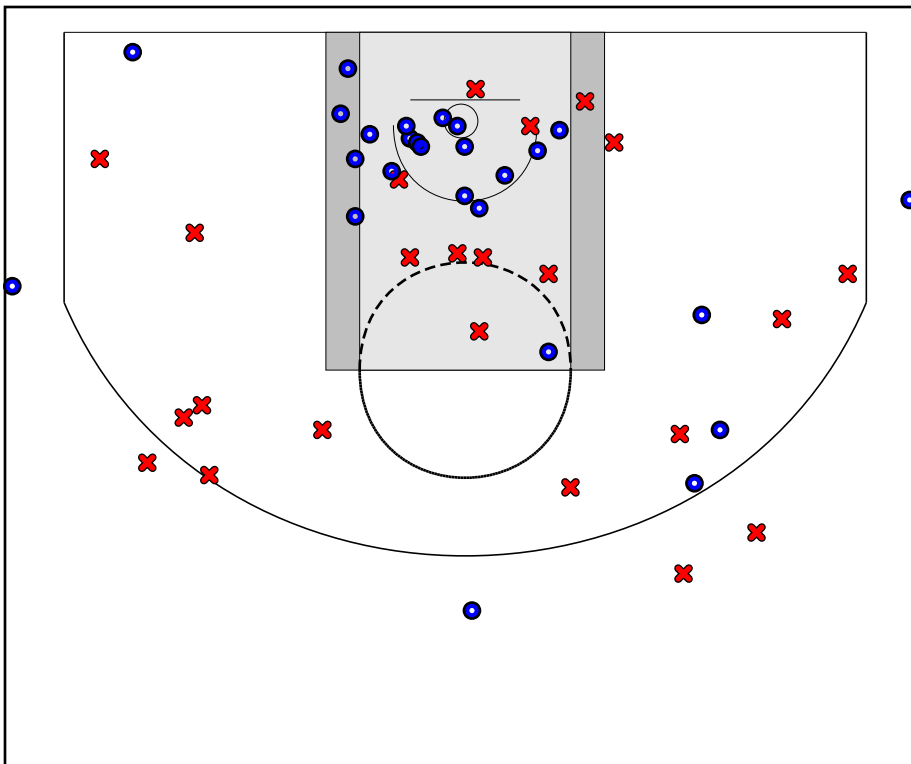

Game Summary Comparison

Statistic	Indy Spiece Gym Rats	New England Crusaders
Points	75	41
<i>Field Goals</i>	26 / 56	12 / 45
<i>2 Point</i>	20 / 37	8 / 27
<i>3 Point</i>	6 / 19	4 / 18
<i>Free Throws</i>	17 / 23	13 / 15
Assists	29	10
Rebounds	48	23
<i>Offensive</i>	16	7
<i>Defensive</i>	32	16
Blocks	1	3
Steals	6	7
Deflections	0	0
Turnovers	12	13
Charges Taken	0	0
Personal Fouls	12	19

Indy Spiece Gym Rats