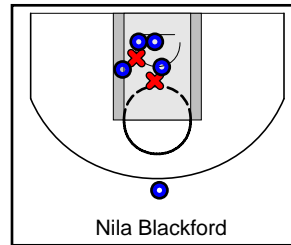

Indy Spiece Gym Rats

07/07/2018 Indy Spiece Gym Rats at New England Crus

	1	2	3	4	T
Indy Spiece Gym	28	14	19	14	75
New England	10	2	20	9	41

#	Name	G	MIN	FGM	FGA	FG%	2PM	2PA	2P%	3PM	3PA	3P%	FTM	FTA	FT%	OREB	DREB	REB	AST	STL	BLK	DEF	TO	PF	CHG	PM	PTS
1	Garcia	1	24	3	9	.333	0	1	.000	3	8	.375	0	0	.000	2	3	5	5	0	0	0	3	1	0	23	9
3	Shelby Calhoun	1	21	2	5	.400	2	5	.400	0	0	.000	0	2	.000	2	5	7	6	1	0	0	3	0	0	22	4
5	Ariana Wiggins	1	25	3	7	.429	3	3	1.000	0	4	.000	1	2	.500	2	5	7	7	2	0	0	0	0	0	15	7
7	Katherine Hale	0	0	0	0	.000	0	0	.000	0	0	.000	0	0	.000	0	0	0	0	0	0	0	0	0	0	0	0
10	Shaila Beeler	1	6	1	1	1.000	1	1	1.000	0	0	.000	5	5	1.000	0	3	3	2	0	0	0	0	0	0	9	7
11	Cyndni Dodd	1	10	1	5	.200	1	5	.200	0	0	.000	0	0	.000	2	6	8	2	0	0	0	1	1	0	13	2
14	Sydney Parrish	1	10	3	8	.375	1	2	.500	2	6	.333	0	0	.000	1	3	4	2	0	0	0	2	0	0	14	8
20	Amaya Hamilton	0	0	0	0	.000	0	0	.000	0	0	.000	0	0	.000	0	0	0	0	0	0	0	0	0	0	0	0
21	Mikayla Kinnard	1	18	2	5	.400	2	5	.400	0	0	.000	4	5	.800	1	0	1	3	1	0	0	1	2	0	17	8
25	Nila Blackford	1	18	5	9	.556	4	8	.500	1	1	1.000	5	6	.833	5	6	11	0	1	0	0	1	2	0	21	16
33	Jorie Allen	1	9	6	7	.857	6	7	.857	0	0	.000	2	3	.667	1	1	2	2	1	1	0	1	6	0	16	14
	TEAM	0	0	0	0	.000	0	0	.000	0	0	.000	0	0	.000	0	0	0	0	0	0	0	0	0	0	0	0
	TOTALS	1	32	26	56	.464	20	37	.541	6	19	.316	17	23	.739	16	32	48	29	6	1	0	12	12	0	34	75