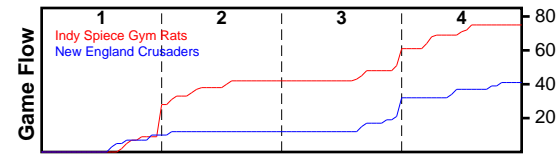

New England Crusaders

07/07/2018 Indy Spiece Gym Rats at New England Crus

	1	2	3	4	T
Indy Spiece Gym	28	14	19	14	75
New England	10	2	20	9	41