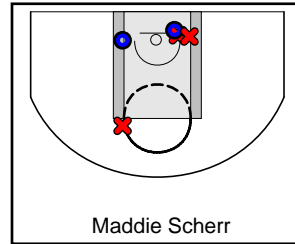

#	Name	G	MIN	FGM	FGA	FG%	2PM	2PA	2P%	3PM	3PA	3P%	FTM	FTA	FT%	OREB	DREB	REB	AST	STL	BLK	DEF	TO	PF	CHG	PM	PTS
3	Kennedy Igo	1	14	1	3	.333	1	3	.333	0	0	.000	0	0	.000	2	0	2	1	0	0	0	0	2	0	9	2
4	Joelle JOhnson	1	6	0	1	.000	0	1	.000	0	0	.000	0	0	.000	1	0	1	0	0	0	0	1	0	0	-4	0
5	Ashlee harris	1	22	3	6	.500	2	5	.400	1	1	1.000	0	0	.000	0	1	1	1	2	0	0	1	0	0	1	7
11	Maaliya Owens	1	6	0	1	.000	0	1	.000	0	0	.000	0	0	.000	0	1	1	1	0	0	0	4	0	0	-2	0
12	Jillian Hayes	1	9	0	4	.000	0	3	.000	0	1	.000	2	2	1.000	3	0	3	0	0	0	0	1	1	0	5	2
14	Courtney Hurst	0	0	0	0	.000	0	0	.000	0	0	.000	0	0	.000	0	0	0	0	0	0	0	0	0	0	0	0
15	Lauren Schwartz	1	23	3	5	.600	1	3	.333	2	2	1.000	1	1	1.000	0	4	4	0	1	0	0	1	2	0	10	9
21	Kaiya Wynn	1	10	0	4	.000	0	4	.000	0	0	.000	4	4	1.000	2	5	7	1	0	0	0	3	0	0	9	4
22	Kristen Clemons	1	16	1	7	.143	1	6	.167	0	1	.000	0	0	.000	1	2	3	1	1	0	0	0	0	0	6	2
23	Maddie Scherr	1	27	2	7	.286	2	7	.286	0	0	.000	3	4	.750	1	5	6	3	3	0	0	2	2	0	16	7
25	Erin Toller	0	0	0	0	.000	0	0	.000	0	0	.000	0	0	.000	0	0	0	0	0	0	0	0	0	0	0	0
32	Emma King	1	15	2	9	.222	2	5	.400	0	4	.000	5	6	.833	2	0	2	0	0	0	0	0	2	0	5	9
34	Cameron Browning	1	17	3	5	.600	3	5	.600	0	0	.000	2	3	.667	2	4	6	1	0	2	0	0	1	0	5	8
	TEAM	0	0	0	0	.000	0	0	.000	0	0	.000	0	0	.000	0	0	0	0	0	0	0	0	0	0	0	0
	TOTALS	1	32	15	52	.288	12	43	.279	3	9	.333	17	20	.850	14	22	36	9	7	2	0	13	10	0	12	50