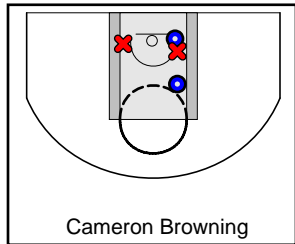

# Kentucky Premier

07/07/2018 Fairfax Stars at Kentucky Premier (GEYBL3)

	1	2	3	4	T
Fairfax Stars	14	4	6	14	38
Kentucky Premier	17	6	15	12	50

#	Name	G	MIN	FGM	FGA	FG%	2PM	2PA	2P%	3PM	3PA	3P%	FTM	FTA	FT%	OREB	DREB	REB	AST	STL	BLK	DEF	TO	PF	CHG	PM	PTS
3	Kennedy Igo	1	14	1	3	.333	1	3	.333	0	0	.000	0	0	.000	2	0	2	1	0	0	0	0	2	0	9	2
4	Joelle JOhnson	1	6	0	1	.000	0	1	.000	0	0	.000	0	0	.000	1	0	1	0	0	0	0	1	0	0	-4	0
5	Ashlee harris	1	22	3	6	.500	2	5	.400	1	1	1.000	0	0	.000	0	1	1	1	2	0	0	1	0	0	1	7
11	Maaliya Owens	1	6	0	1	.000	0	1	.000	0	0	.000	0	0	.000	0	1	1	1	0	0	0	4	0	0	-2	0
12	Jillian Hayes	1	9	0	4	.000	0	3	.000	0	1	.000	2	2	1.000	3	0	3	0	0	0	0	1	1	0	5	2
14	Courtney Hurst	0	0	0	0	.000	0	0	.000	0	0	.000	0	0	.000	0	0	0	0	0	0	0	0	0	0	0	0
15	Lauren Schwartz	1	23	3	5	.600	1	3	.333	2	2	1.000	1	1	1.000	0	4	4	0	1	0	0	1	2	0	10	9
21	Kaiya Wynn	1	10	0	4	.000	0	4	.000	0	0	.000	4	4	1.000	2	5	7	1	0	0	0	3	0	0	9	4
22	Kristen Clemons	1	16	1	7	.143	1	6	.167	0	1	.000	0	0	.000	1	2	3	1	1	0	0	0	0	0	6	2
23	Maddie Scherr	1	27	2	7	.286	2	7	.286	0	0	.000	3	4	.750	1	5	6	3	3	0	0	2	2	0	16	7
25	Erin Toller	0	0	0	0	.000	0	0	.000	0	0	.000	0	0	.000	0	0	0	0	0	0	0	0	0	0	0	0
32	Emma King	1	15	2	9	.222	2	5	.400	0	4	.000	5	6	.833	2	0	2	0	0	0	0	0	2	0	5	9
34	Cameron Browning	1	17	3	5	.600	3	5	.600	0	0	.000	2	3	.667	2	4	6	1	0	2	0	0	1	0	5	8
	TEAM	0	0	0	0	.000	0	0	.000	0	0	.000	0	0	.000	0	0	0	0	0	0	0	0	0	0	0	0
	<b>TOTALS</b>	<b>1</b>	<b>32</b>	<b>15</b>	<b>52</b>	<b>.288</b>	<b>12</b>	<b>43</b>	<b>.279</b>	<b>3</b>	<b>9</b>	<b>.333</b>	<b>17</b>	<b>20</b>	<b>.850</b>	<b>14</b>	<b>22</b>	<b>36</b>	<b>9</b>	<b>7</b>	<b>2</b>	<b>0</b>	<b>13</b>	<b>10</b>	<b>0</b>	<b>12</b>	<b>50</b>