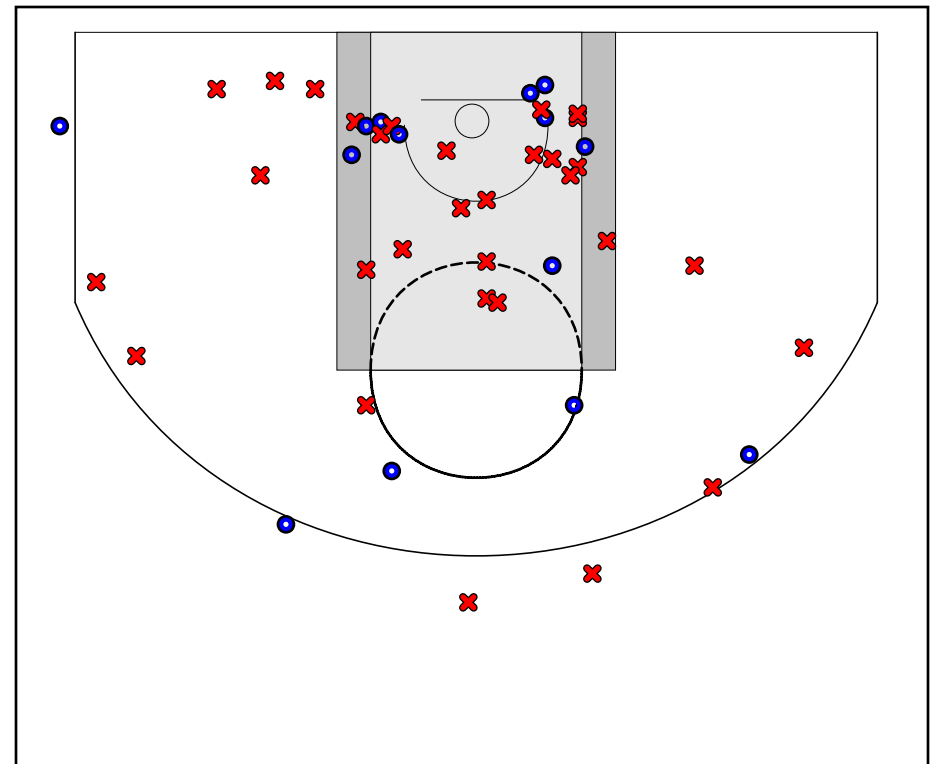

Kentucky Premier