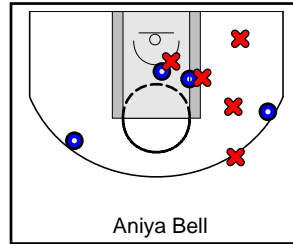

# Kentucky Premier

07/07/2018 Fairfax Stars at Kentucky Premier (GEYBL3)

	1	2	3	4	T
Fairfax Stars	14	4	6	14	38
Kentucky Premier	17	6	15	12	50

#	Name	G	MIN	FGM	FGA	FG%	2PM	2PA	2P%	3PM	3PA	3P%	FTM	FTA	FT%	OREB	DREB	REB	AST	STL	BLK	DEF	TO	PF	CHG	PM	PTS
3	Kennedy Igo	1	14	1	3	.333	1	3	.333	0	0	.000	0	0	.000	2	0	2	1	0	0	0	0	2	0	9	2
4	Joelle JOhnson	1	6	0	1	.000	0	1	.000	0	0	.000	0	0	.000	1	0	1	0	0	0	0	1	0	0	-4	0
5	Ashlee harris	1	22	3	6	.500	2	5	.400	1	1	1.000	0	0	.000	0	1	1	1	2	0	0	1	0	0	1	7
11	Maaliya Owens	1	6	0	1	.000	0	1	.000	0	0	.000	0	0	.000	0	1	1	1	0	0	0	4	0	0	-2	0
12	Jillian Hayes	1	9	0	4	.000	0	3	.000	0	1	.000	2	2	1.000	3	0	3	0	0	0	0	1	1	0	5	2
14	Courtney Hurst	0	0	0	0	.000	0	0	.000	0	0	.000	0	0	.000	0	0	0	0	0	0	0	0	0	0	0	0
15	Lauren Schwartz	1	23	3	5	.600	1	3	.333	2	2	1.000	1	1	1.000	0	4	4	0	1	0	0	1	2	0	10	9
21	Kaiya Wynn	1	10	0	4	.000	0	4	.000	0	0	.000	4	4	1.000	2	5	7	1	0	0	0	3	0	0	9	4
22	Kristen Clemons	1	16	1	7	.143	1	6	.167	0	1	.000	0	0	.000	1	2	3	1	1	0	0	0	0	0	6	2
23	Maddie Scherr	1	27	2	7	.286	2	7	.286	0	0	.000	3	4	.750	1	5	6	3	3	0	0	2	2	0	16	7
25	Erin Toller	0	0	0	0	.000	0	0	.000	0	0	.000	0	0	.000	0	0	0	0	0	0	0	0	0	0	0	0
32	Emma King	1	15	2	9	.222	2	5	.400	0	4	.000	5	6	.833	2	0	2	0	0	0	0	0	2	0	5	9
34	Cameron Browning	1	17	3	5	.600	3	5	.600	0	0	.000	2	3	.667	2	4	6	1	0	2	0	0	1	0	5	8
	TEAM	0	0	0	0	.000	0	0	.000	0	0	.000	0	0	.000	0	0	0	0	0	0	0	0	0	0	0	0
	<b>TOTALS</b>	<b>1</b>	<b>32</b>	<b>15</b>	<b>52</b>	<b>.288</b>	<b>12</b>	<b>43</b>	<b>.279</b>	<b>3</b>	<b>9</b>	<b>.333</b>	<b>17</b>	<b>20</b>	<b>.850</b>	<b>14</b>	<b>22</b>	<b>36</b>	<b>9</b>	<b>7</b>	<b>2</b>	<b>0</b>	<b>13</b>	<b>10</b>	<b>0</b>	<b>12</b>	<b>50</b>