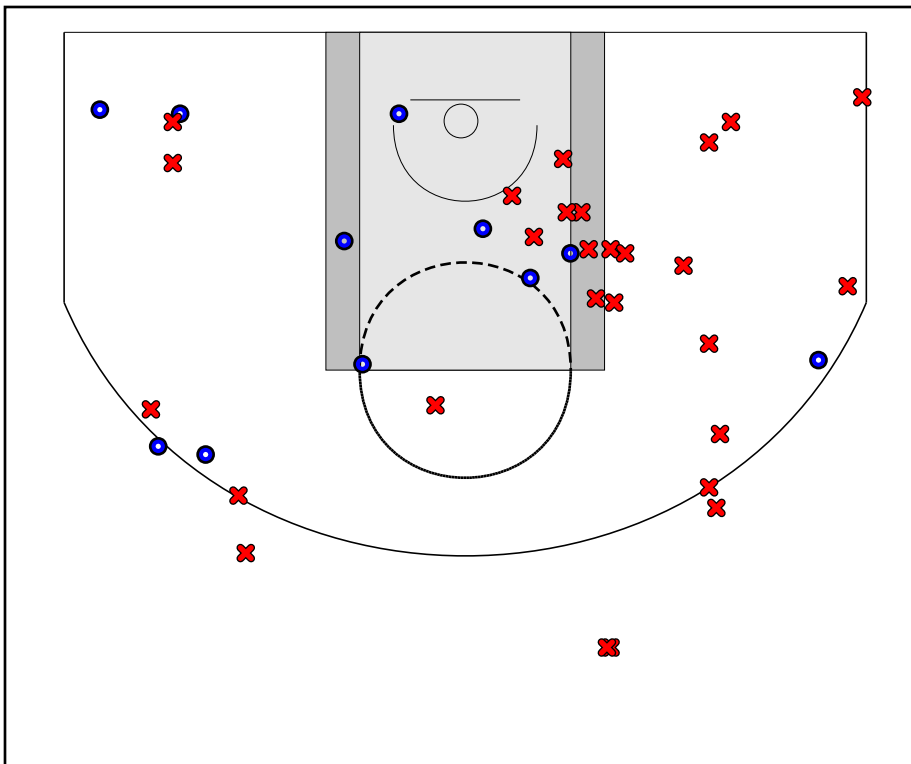

Game Summary Comparison

Statistic	Fairfax Stars	Kentucky Premier
Points	38	50
<i>Field Goals</i>	13 / 42	15 / 52
<i>2 Point</i>	9 / 28	12 / 43
<i>3 Point</i>	4 / 14	3 / 9
<i>Free Throws</i>	8 / 16	17 / 20
Assists	9	9
Rebounds	34	36
<i>Offensive</i>	10	14
<i>Defensive</i>	24	22
Blocks	4	2
Steals	9	7
Deflections	0	0
Turnovers	19	13
Charges Taken	0	0
Personal Fouls	14	10

Fairfax Stars