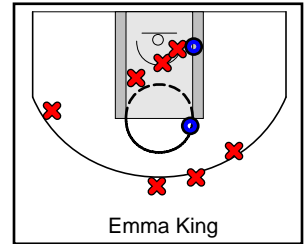

#	Name	G	MIN	FGM	FGA	FG%	2PM	2PA	2P%	3PM	3PA	3P%	FTM	FTA	FT%	OREB	DREB	REB	AST	STL	BLK	DEF	TO	PF	CHG	PM	PTS
3	Kennedy Igo	1	14	1	3	.333	1	3	.333	0	0	.000	0	0	.000	2	0	2	1	0	0	0	0	2	0	9	2
4	Joelle JOhnson	1	6	0	1	.000	0	1	.000	0	0	.000	0	0	.000	1	0	1	0	0	0	0	1	0	0	-4	0
5	Ashlee harris	1	22	3	6	.500	2	5	.400	1	1	1.000	0	0	.000	0	1	1	1	2	0	0	1	0	0	1	7
11	Maaliya Owens	1	6	0	1	.000	0	1	.000	0	0	.000	0	0	.000	0	1	1	1	0	0	0	4	0	0	-2	0
12	Jillian Hayes	1	9	0	4	.000	0	3	.000	0	1	.000	2	2	1.000	3	0	3	0	0	0	0	1	1	0	5	2
14	Courtney Hurst	0	0	0	0	.000	0	0	.000	0	0	.000	0	0	.000	0	0	0	0	0	0	0	0	0	0	0	0
15	Lauren Schwartz	1	23	3	5	.600	1	3	.333	2	2	1.000	1	1	1.000	0	4	4	0	1	0	0	1	2	0	10	9
21	Kaiya Wynn	1	10	0	4	.000	0	4	.000	0	0	.000	4	4	1.000	2	5	7	1	0	0	0	3	0	0	9	4
22	Kristen Clemons	1	16	1	7	.143	1	6	.167	0	1	.000	0	0	.000	1	2	3	1	1	0	0	0	0	0	6	2
23	Maddie Scherr	1	27	2	7	.286	2	7	.286	0	0	.000	3	4	.750	1	5	6	3	3	0	0	2	2	0	16	7
25	Erin Toller	0	0	0	0	.000	0	0	.000	0	0	.000	0	0	.000	0	0	0	0	0	0	0	0	0	0	0	0
32	Emma King	1	15	2	9	.222	2	5	.400	0	4	.000	5	6	.833	2	0	2	0	0	0	0	0	2	0	5	9
34	Cameron Browning	1	17	3	5	.600	3	5	.600	0	0	.000	2	3	.667	2	4	6	1	0	2	0	0	1	0	5	8
	TEAM	0	0	0	0	.000	0	0	.000	0	0	.000	0	0	.000	0	0	0	0	0	0	0	0	0	0	0	0
	TOTALS	1	32	15	52	.288	12	43	.279	3	9	.333	17	20	.850	14	22	36	9	7	2	0	13	10	0	12	50