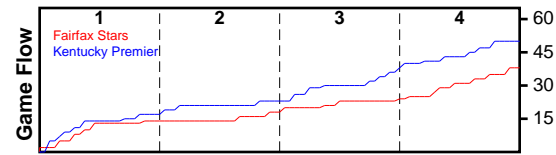

# Fairfax Stars

07/07/2018 Fairfax Stars at Kentucky Premier (GEYBL3)

	1	2	3	4	T
Fairfax Stars	14	4	6	14	38
Kentucky Premier	17	6	15	12	50

#	Name	G	MIN	FGM	FGA	FG%	2PM	2PA	2P%	3PM	3PA	3P%	FTM	FTA	FT%	OREB	DREB	REB	AST	STL	BLK	DEF	TO	PF	CHG	PM	PTS
0	Alexandra Cowan	1	18	0	3	.000	0	1	.000	0	2	.000	1	2	.500	1	1	2	1	1	0	0	1	0	0	-15	1
1	Sha'Lynn Hagans	1	29	5	13	.385	4	9	.444	1	4	.250	2	4	.500	1	1	2	0	4	0	0	4	1	0	-10	13
3	Kaniyah Harris	1	24	0	5	.000	0	5	.000	0	0	.000	0	2	.000	2	4	6	1	0	1	0	3	1	0	-10	0
10	Carly Rivera	1	30	0	5	.000	0	1	.000	0	4	.000	1	2	.500	1	9	10	5	1	0	0	6	3	0	-12	1
12	Aniya Bell	1	22	4	9	.444	2	6	.333	2	3	.667	4	6	.667	2	0	2	1	2	0	0	0	4	0	-6	14
14	Jacqueline Christ	1	6	0	1	.000	0	1	.000	0	0	.000	0	0	.000	0	0	0	0	0	1	0	0	0	0	-2	0
20	M Tshitenge	0	0	0	0	.000	0	0	.000	0	0	.000	0	0	.000	0	0	0	0	0	0	0	0	0	0	0	0
25	Promise Cunningham	1	6	1	1	1.000	0	0	.000	1	1	1.000	0	0	.000	0	1	1	0	0	0	0	2	0	0	-5	3
31	Kinsley Lewis	1	11	0	2	.000	0	2	.000	0	0	.000	0	0	.000	0	4	4	1	0	1	0	1	1	0	3	0
32	Shayla Nelson	1	19	3	3	1.000	3	3	1.000	0	0	.000	0	0	.000	2	3	5	0	1	1	0	2	4	0	-3	6
33	Samantha Brunelle	0	0	0	0	.000	0	0	.000	0	0	.000	0	0	.000	0	0	0	0	0	0	0	0	0	0	0	0
35	Azzi Fudd	0	0	0	0	.000	0	0	.000	0	0	.000	0	0	.000	0	0	0	0	0	0	0	0	0	0	0	0
	TEAM	1	0	0	0	.000	0	0	.000	0	0	.000	0	0	.000	1	1	2	0	0	0	0	0	0	0	0	0
	<b>TOTALS</b>	<b>1</b>	<b>32</b>	<b>13</b>	<b>42</b>	<b>.310</b>	<b>9</b>	<b>28</b>	<b>.321</b>	<b>4</b>	<b>14</b>	<b>.286</b>	<b>8</b>	<b>16</b>	<b>.500</b>	<b>10</b>	<b>24</b>	<b>34</b>	<b>9</b>	<b>9</b>	<b>4</b>	<b>0</b>	<b>19</b>	<b>14</b>	<b>0</b>	<b>-12</b>	<b>38</b>