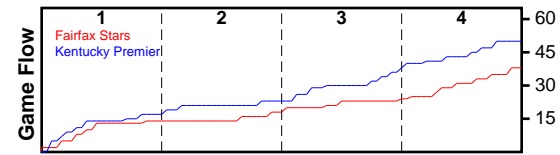

Kentucky Premier

07/07/2018 Fairfax Stars at Kentucky Premier (GEYBL3)

	1	2	3	4	T
Fairfax Stars	14	4	6	14	38
Kentucky Premier	17	6	15	12	50