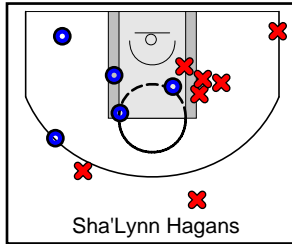

# Fairfax Stars

07/07/2018 Fairfax Stars at Kentucky Premier (GEYBL3)

	1	2	3	4	T
Fairfax Stars	14	4	6	14	38
Kentucky Premier	17	6	15	12	50

#	Name	G	MIN	FGM	FGA	FG%	2PM	2PA	2P%	3PM	3PA	3P%	FTM	FTA	FT%	OREB	DREB	REB	AST	STL	BLK	DEF	TO	PF	CHG	PM	PTS
0	Alexandra Cowan	1	18	0	3	.000	0	1	.000	0	2	.000	1	2	.500	1	1	2	1	1	0	0	1	0	0	-15	1
1	Sha'Lynn Hagans	1	29	5	13	.385	4	9	.444	1	4	.250	2	4	.500	1	1	2	0	4	0	0	4	1	0	-10	13
3	Kaniyah Harris	1	24	0	5	.000	0	5	.000	0	0	.000	0	2	.000	2	4	6	1	0	1	0	3	1	0	-10	0
10	Carly Rivera	1	30	0	5	.000	0	1	.000	0	4	.000	1	2	.500	1	9	10	5	1	0	0	6	3	0	-12	1
12	Aniya Bell	1	22	4	9	.444	2	6	.333	2	3	.667	4	6	.667	2	0	2	1	2	0	0	0	4	0	-6	14
14	Jacqueline Christ	1	6	0	1	.000	0	1	.000	0	0	.000	0	0	.000	0	0	0	0	0	1	0	0	0	0	-2	0
20	M Tshitenge	0	0	0	0	.000	0	0	.000	0	0	.000	0	0	.000	0	0	0	0	0	0	0	0	0	0	0	0
25	Promise Cunningham	1	6	1	1	1.000	0	0	.000	1	1	1.000	0	0	.000	0	1	1	0	0	0	0	2	0	0	-5	3
31	Kinsley Lewis	1	11	0	2	.000	0	2	.000	0	0	.000	0	0	.000	0	4	4	1	0	1	0	1	1	0	3	0
32	Shayla Nelson	1	19	3	3	1.000	3	3	1.000	0	0	.000	0	0	.000	2	3	5	0	1	1	0	2	4	0	-3	6
33	Samantha Brunelle	0	0	0	0	.000	0	0	.000	0	0	.000	0	0	.000	0	0	0	0	0	0	0	0	0	0	0	0
35	Azzi Fudd	0	0	0	0	.000	0	0	.000	0	0	.000	0	0	.000	0	0	0	0	0	0	0	0	0	0	0	0
	TEAM	1	0	0	0	.000	0	0	.000	0	0	.000	0	0	.000	1	1	2	0	0	0	0	0	0	0	0	0
	<b>TOTALS</b>	<b>1</b>	<b>32</b>	<b>13</b>	<b>42</b>	<b>.310</b>	<b>9</b>	<b>28</b>	<b>.321</b>	<b>4</b>	<b>14</b>	<b>.286</b>	<b>8</b>	<b>16</b>	<b>.500</b>	<b>10</b>	<b>24</b>	<b>34</b>	<b>9</b>	<b>9</b>	<b>4</b>	<b>0</b>	<b>19</b>	<b>14</b>	<b>0</b>	<b>-12</b>	<b>38</b>