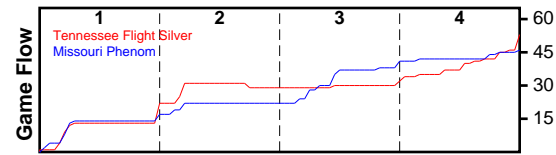

Missouri Phenom

07/07/2018 Tennessee Flight Silver at Missouri Phenom

	1	2	3	4	T
Tennessee Flight Silver	13	16	1	23	53
Missouri Phenom	14	8	16	8	46