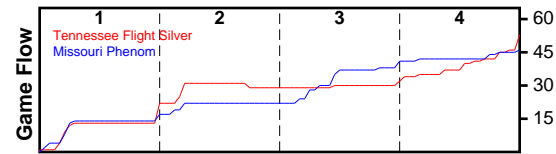

Tennessee Flight Silver

07/07/2018 Tennessee Flight Silver at Missouri Phenom

	1	2	3	4	T
Tennessee Flight	13	16	1	23	53
Missouri Phenom	14	8	16	8	46

#	Name	G	MIN	FGM	FGA	FG%	2PM	2PA	2P%	3PM	3PA	3P%	FTM	FTA	FT%	OREB	DREB	REB	AST	STL	BLK	DEF	TO	PF	CHG	PM	PTS
1	Jayla hemmingway	1	19	4	10	.400	4	9	.444	0	1	.000	8	11	.727	5	2	7	1	4	0	0	4	5	0	18	16
3	E Eaton	1	27	2	9	.222	0	2	.000	2	7	.286	2	5	.400	2	1	3	1	1	0	0	0	0	0	3	8
5	Alasia Haynes	1	30	3	8	.375	2	2	1.000	1	6	.167	1	4	.250	1	2	3	0	4	0	0	1	4	0	5	8
10	C Collier	1	23	1	4	.250	1	2	.500	0	2	.000	0	0	.000	0	0	0	1	2	0	0	1	1	0	-4	2
11	Aislynn Haynes	1	1	0	0	.000	0	0	.000	0	0	.000	0	0	.000	0	0	0	0	0	0	0	0	0	0	0	0
15	Raegyn Conley	1	1	0	0	.000	0	0	.000	0	0	.000	0	0	.000	0	0	0	0	0	0	0	0	0	0	0	0
20	Lanetta Williams	1	5	0	2	.000	0	2	.000	0	0	.000	0	0	.000	0	0	0	0	0	0	0	2	1	0	-1	0
21	Lanyce Williams	0	0	0	0	.000	0	0	.000	0	0	.000	0	0	.000	0	0	0	0	0	0	0	0	0	0	0	0
23	Dontavia Waggoner	1	22	2	3	.667	2	3	.667	0	0	.000	4	8	.500	2	1	3	0	3	0	0	3	3	0	10	8
24	Madison Griggs	1	5	1	8	.125	0	2	.000	1	6	.167	1	2	.500	0	0	0	0	0	0	0	1	3	0	3	4
31	J Davis	1	12	1	2	.500	1	1	1.000	0	1	.000	3	6	.500	2	4	6	0	0	1	0	2	3	0	8	5
33	Courtney Whitson	1	11	1	3	.333	1	2	.500	0	1	.000	0	0	.000	3	0	3	0	0	1	0	1	0	0	-5	2
44	Amauri Williams	1	10	0	1	.000	0	1	.000	0	0	.000	0	0	.000	0	1	1	0	0	0	0	1	0	0	6	0
99	River Baldwin	0	0	0	0	.000	0	0	.000	0	0	.000	0	0	.000	0	0	0	0	0	0	0	0	0	0	0	0
999	Mallory Hampton	1	1	0	0	.000	0	0	.000	0	0	.000	0	0	.000	0	0	0	0	0	0	0	0	0	0	0	0
	TEAM	0	0	0	0	.000	0	0	.000	0	0	.000	0	0	.000	0	0	0	0	0	0	0	0	0	0	0	0
	TOTALS	1	32	15	50	.300	11	26	.423	4	24	.167	19	36	.528	15	11	26	3	14	2	0	16	20	0	7	53