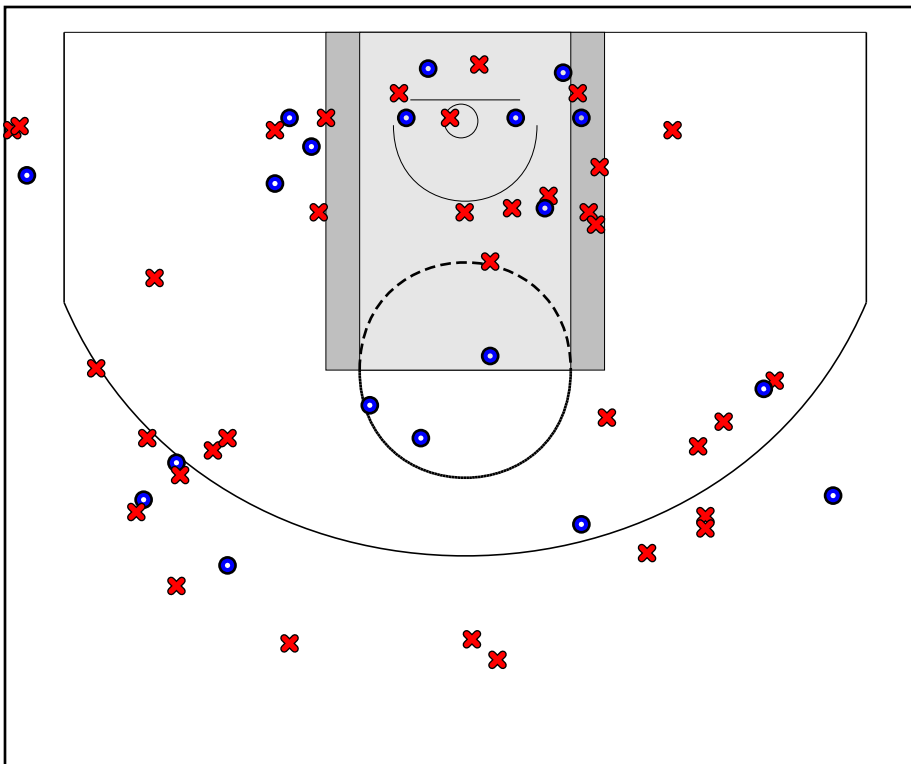

Game Summary Comparison

Statistic	Cy Fair	All Iowa Attack
Points	53	78
<i>Field Goals</i>	22 / 60	25 / 55
2 Point	15 / 34	14 / 26
3 Point	7 / 26	11 / 29
<i>Free Throws</i>	2 / 2	17 / 20
Assists	13	13
Rebounds	35	35
Offensive	15	12
Defensive	20	23
Blocks	3	1
Steals	1	9
Deflections	0	0
Turnovers	14	4
Charges Taken	0	0
Personal Fouls	15	8

Cy Fair