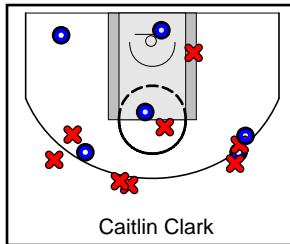

#	Name	G	MIN	FGM	FGA	FG%	2PM	2PA	2P%	3PM	3PA	3P%	FTM	FTA	FT%	OREB	DREB	REB	AST	STL	BLK	DEF	TO	PF	CHG	PM	PTS	
1	Kayba Laube	1	19	3	9	.333	1	2	.500	2	7	.286	0	0	.000	1	2	3	3	4	0	0	0	0	0	0	15	8
2	Greta Kampschroeder	1	19	4	8	.500	3	5	.600	1	3	.333	2	2	1.000	2	2	4	4	1	0	0	1	0	0	0	11	11
3	Sara Mcullough	1	0	0	0	.000	0	0	.000	0	0	.000	0	0	.000	0	0	0	0	0	0	0	0	0	0	0	0	0
10	Kylie Feuerbach	1	22	5	8	.625	5	7	.714	0	1	.000	0	0	.000	4	5	9	0	0	0	0	1	1	0	19	10	
11	Megan Meyer	1	25	2	4	.500	1	1	1.000	1	3	.333	0	0	.000	0	1	1	3	1	0	0	0	1	0	19	5	
13	Shateah Wetering	1	20	1	3	.333	1	2	.500	0	1	.000	3	4	.750	2	5	7	1	2	1	0	1	2	0	18	5	
20	Anna Brown	1	15	2	3	.667	1	2	.500	1	1	1.000	2	2	1.000	0	4	4	1	0	0	0	0	1	0	10	7	
22	Caitlin Clark	1	22	6	16	.375	2	6	.333	4	10	.400	8	8	1.000	1	2	3	1	0	0	0	0	1	0	22	24	
23	Aubrey Jones	1	21	2	4	.500	0	1	.000	2	3	.667	2	4	.500	1	2	3	0	1	0	0	1	2	0	16	8	
42	Regan Nesheim	1	0	0	0	.000	0	0	.000	0	0	.000	0	0	.000	0	0	0	0	0	0	0	0	0	0	3	0	
	TEAM	1	0	0	0	.000	0	0	.000	0	0	.000	0	0	.000	1	0	1	0	0	0	0	0	0	0	0	0	
	TOTALS	1	32	25	55	.455	14	26	.538	11	29	.379	17	20	.850	12	23	35	13	9	1	0	4	8	0	25	78