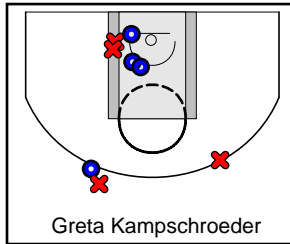

#	Name	G	MIN	FGM	FGA	FG%	2PM	2PA	2P%	3PM	3PA	3P%	FTM	FTA	FT%	OREB	DREB	REB	AST	STL	BLK	DEF	TO	PF	CHG	PM	PTS	
1	Kayba Laube	1	19	3	9	.333	1	2	.500	2	7	.286	0	0	.000	1	2	3	3	4	0	0	0	0	0	0	15	8
2	Greta Kampschroeder	1	19	4	8	.500	3	5	.600	1	3	.333	2	2	1.000	2	2	4	4	1	0	0	1	0	0	0	11	11
3	Sara Mcullough	1	0	0	0	.000	0	0	.000	0	0	.000	0	0	.000	0	0	0	0	0	0	0	0	0	0	0	0	0
10	Kylie Feuerbach	1	22	5	8	.625	5	7	.714	0	1	.000	0	0	.000	4	5	9	0	0	0	0	1	1	0	19	10	
11	Megan Meyer	1	25	2	4	.500	1	1	1.000	1	3	.333	0	0	.000	0	1	1	3	1	0	0	0	1	0	19	5	
13	Shateah Wetering	1	20	1	3	.333	1	2	.500	0	1	.000	3	4	.750	2	5	7	1	2	1	0	1	2	0	18	5	
20	Anna Brown	1	15	2	3	.667	1	2	.500	1	1	1.000	2	2	1.000	0	4	4	1	0	0	0	0	1	0	10	7	
22	Caitlin Clark	1	22	6	16	.375	2	6	.333	4	10	.400	8	8	1.000	1	2	3	1	0	0	0	0	1	0	22	24	
23	Aubrey Jones	1	21	2	4	.500	0	1	.000	2	3	.667	2	4	.500	1	2	3	0	1	0	0	1	2	0	16	8	
42	Regan Nesheim	1	0	0	0	.000	0	0	.000	0	0	.000	0	0	.000	0	0	0	0	0	0	0	0	0	0	3	0	
	TEAM	1	0	0	0	.000	0	0	.000	0	0	.000	0	0	.000	1	0	1	0	0	0	0	0	0	0	0	0	
	TOTALS	1	32	25	55	.455	14	26	.538	11	29	.379	17	20	.850	12	23	35	13	9	1	0	4	8	0	25	78