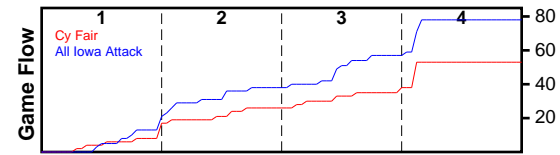

# Cy Fair

07/07/2018 Cy Fair at All Iowa Attack (GEYBL2)

	1	2	3	4	T
Cy Fair	10	16	9	18	53
All Iowa Attack	17	21	19	21	78

#	Name	G	MIN	FGM	FGA	FG%	2PM	2PA	2P%	3PM	3PA	3P%	FTM	FTA	FT%	OREB	DREB	REB	AST	STL	BLK	DEF	TO	PF	CHG	PM	PTS
3	Jordyn Oliver	1	24	3	8	.375	3	7	.429	0	1	.000	0	0	.000	5	1	6	2	0	0	0	0	2	0	-27	6
9	Laila Blair	1	18	3	8	.375	0	2	.000	3	6	.500	2	2	1.000	1	3	4	4	0	0	0	5	2	0	-13	11
10	Sandra Goforth	1	30	2	15	.133	2	7	.286	0	8	.000	0	0	.000	0	0	0	3	0	2	0	2	3	0	-19	4
11	Riane Burton	1	18	5	7	.714	5	7	.714	0	0	.000	0	0	.000	2	1	3	2	0	0	0	0	2	0	-10	10
12	Jordyn Merritt	1	24	1	4	.250	1	3	.333	0	1	.000	0	0	.000	3	3	6	1	1	1	0	2	0	0	-27	2
13	Jaden Owens	1	25	3	8	.375	1	1	1.000	2	7	.286	0	0	.000	0	3	3	1	0	0	0	2	3	0	-22	8
23	Jewel Spear	1	12	3	5	.600	1	2	.500	2	3	.667	0	0	.000	1	2	3	0	0	0	0	2	0	0	-2	8
24	Aaliyah Moore	1	14	2	5	.400	2	5	.400	0	0	.000	0	0	.000	3	6	9	0	0	0	0	1	2	0	-5	4
32	Aaliyah Morgan	1	1	0	0	.000	0	0	.000	0	0	.000	0	0	.000	0	1	1	0	0	0	0	0	1	0	0	0
33	Camryn Brown	0	0	0	0	.000	0	0	.000	0	0	.000	0	0	.000	0	0	0	0	0	0	0	0	0	0	0	0
35		0	0	0	0	.000	0	0	.000	0	0	.000	0	0	.000	0	0	0	0	0	0	0	0	0	0	0	0
41	Skylar Vann	0	0	0	0	.000	0	0	.000	0	0	.000	0	0	.000	0	0	0	0	0	0	0	0	0	0	0	0
	TEAM	0	0	0	0	.000	0	0	.000	0	0	.000	0	0	.000	0	0	0	0	0	0	0	0	0	0	0	0
	<b>TOTALS</b>	<b>1</b>	<b>32</b>	<b>22</b>	<b>60</b>	<b>.367</b>	<b>15</b>	<b>34</b>	<b>.441</b>	<b>7</b>	<b>26</b>	<b>.269</b>	<b>2</b>	<b>2</b>	<b>1.000</b>	<b>15</b>	<b>20</b>	<b>35</b>	<b>13</b>	<b>1</b>	<b>3</b>	<b>0</b>	<b>14</b>	<b>15</b>	<b>0</b>	<b>-25</b>	<b>53</b>