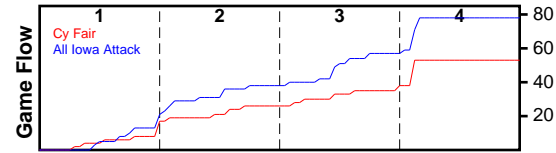

All Iowa Attack

07/07/2018 Cy Fair at All Iowa Attack (GEYBL2)

	1	2	3	4	T
Cy Fair	10	16	9	18	53
All Iowa Attack	17	21	19	21	78