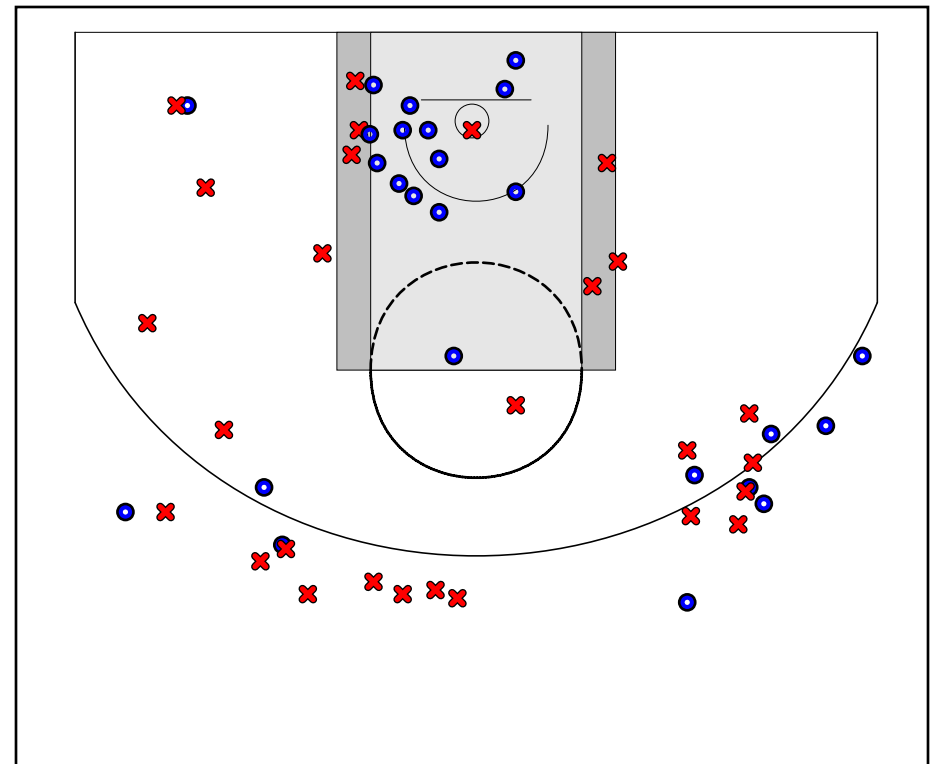

All Iowa Attack