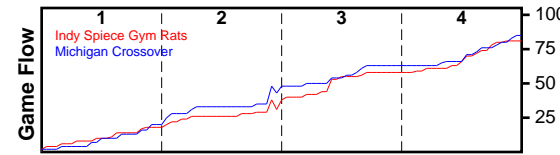

Indy Spiece Gym Rats

07/07/2018 Indy Spiece Gym Rats at Michigan Crossover

	1	2	3	4	T
Indy Spiece Gym	18	20	20	23	81
Michigan	20	28	15	22	85

#	Name	G	MIN	FGM	FGA	FG%	2PM	2PA	2P%	3PM	3PA	3P%	FTM	FTA	FT%	OREB	DREB	REB	AST	STL	BLK	DEF	TO	PF	CHG	PM	PTS
1		1	10	2	6	.333	0	1	.000	2	5	.400	0	0	.000	0	0	0	0	0	0	0	0	1	0	-3	6
3	Shelby Calhoun	1	25	3	3	1.000	3	3	1.000	0	0	.000	5	8	.625	0	3	3	0	1	0	0	2	2	0	-1	11
5	Ariana Wiggins	1	9	1	3	.333	1	2	.500	0	1	.000	2	3	.667	1	0	1	0	0	0	0	1	1	0	-5	4
7	Katherine Hale	0	0	0	0	.000	0	0	.000	0	0	.000	0	0	.000	0	0	0	0	0	0	0	0	0	0	0	0
10	Shaila Beeler	1	29	6	6	1.000	4	4	1.000	2	2	1.000	4	6	.667	1	1	2	7	0	0	0	2	2	0	-2	18
11	Cyndi Dodd	1	20	6	7	.857	6	7	.857	0	0	.000	4	7	.571	1	3	4	0	0	1	0	1	3	0	6	16
14	Sydney Parrish	1	18	5	13	.385	4	4	1.000	1	9	.111	0	0	.000	1	4	5	0	0	0	0	1	1	0	4	11
20	Amaya Hamilton	1	3	0	0	.000	0	0	.000	0	0	.000	0	0	.000	0	0	0	0	0	0	0	0	0	0	-2	0
21	Mikayla Kinnard	1	17	2	2	1.000	2	2	1.000	0	0	.000	1	2	.500	2	1	3	0	0	0	0	1	0	0	-8	5
25	Nila Blackford	1	6	1	1	1.000	1	1	1.000	0	0	.000	0	0	.000	0	1	1	0	0	0	0	1	4	0	-4	2
33	Jorie Allen	1	25	4	5	.800	4	5	.800	0	0	.000	0	0	.000	0	5	5	1	0	0	0	0	1	0	-3	8
	TEAM	0	0	0	0	.000	0	0	.000	0	0	.000	0	0	.000	0	0	0	0	0	0	0	0	0	0	0	0
	TOTALS	1	32	30	46	.652	25	29	.862	5	17	.294	16	26	.615	6	18	24	8	1	1	0	9	15	0	-4	81