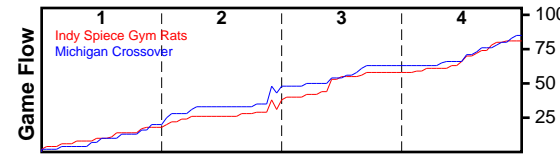

Nila Blackford

Jorie Allen

TEAM

Michigan Crossover

07/07/2018 Indy Spiece Gym Rats at Michigan Crossover

	1	2	3	4	T
Indy Spiece Gym	18	20	20	23	81
Michigan	20	28	15	22	85

#	Name	G	MIN	FGM	FGA	FG%	2PM	2PA	2P%	3PM	3PA	3P%	FTM	FTA	FT%	OREB	DREB	REB	AST	STL	BLK	DEF	TO	PF	CHG	PM	PTS
0	Jada Moss	0	0	0	0	.000	0	0	.000	0	0	.000	0	0	.000	0	0	0	0	0	0	0	0	0	0	0	0
2	Jasmine Powell	1	25	3	7	.429	1	4	.250	2	3	.667	0	0	.000	0	0	0	3	0	0	0	0	5	0	-2	8
3	Alyza Winston	1	32	10	17	.588	5	9	.556	5	8	.625	4	5	.800	0	1	1	4	1	0	0	2	1	0	6	29
10	Nyam Thornton	1	16	5	13	.385	4	10	.400	1	3	.333	3	3	1.000	1	1	2	1	3	0	0	1	0	0	7	14
11	Del'Janae Willams	1	26	3	6	.500	0	0	.000	3	6	.500	2	2	1.000	0	1	1	0	2	0	0	1	3	0	6	11
12	Diyvasti Dowell	1	1	0	0	.000	0	0	.000	0	0	.000	1	2	.500	1	3	4	0	0	0	0	0	1	0	-1	1
13	Olivia Russell	1	8	0	0	.000	0	0	.000	0	0	.000	0	0	.000	0	0	0	0	0	0	0	0	1	0	8	0
20	Alona Blackwell	1	11	2	2	1.000	0	0	.000	2	2	1.000	0	0	.000	0	0	0	0	0	0	0	0	3	0	4	6
24	Alexis Johnson	1	29	4	5	.800	4	5	.800	0	0	.000	4	5	.800	2	1	3	1	0	0	0	1	4	0	5	12
34	Sydnee Roby	0	0	0	0	.000	0	0	.000	0	0	.000	0	0	.000	0	0	0	0	0	0	0	0	0	0	0	0
35	Adrian Folks	1	15	2	5	.400	2	5	.400	0	0	.000	0	0	.000	0	1	1	0	0	0	0	0	4	0	-5	4
	TEAM	0	0	0	0	.000	0	0	.000	0	0	.000	0	0	.000	0	0	0	0	0	0	0	0	0	0	0	0
	TOTALS	1	32	29	55	.527	16	33	.485	13	22	.591	14	17	.824	4	8	12	9	6	0	0	5	22	0	4	85

Game Summary Comparison

Statistic	Indy Spiece Gym Rats	Michigan Crossover
Points	81	85
<i>Field Goals</i>	30 / 46	29 / 55
<i>2 Point</i>	25 / 29	16 / 33
<i>3 Point</i>	5 / 17	13 / 22
<i>Free Throws</i>	16 / 26	14 / 17
Assists	8	9
Rebounds	24	12
<i>Offensive</i>	6	4
<i>Defensive</i>	18	8
Blocks	1	0
Steals	1	6
Deflections	0	0
Turnovers	9	5
Charges Taken	0	0
Personal Fouls	15	22