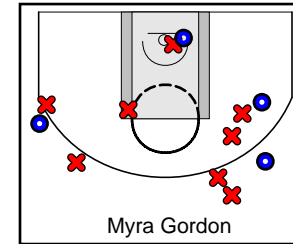

#	Name	G	MIN	FGM	FGA	FG%	2PM	2PA	2P%	3PM	3PA	3P%	FTM	FTA	FT%	OREB	DREB	REB	AST	STL	BLK	DEF	TO	PF	CHG	PM	PTS
3	N'Yah Boyd	1	5	0	3	.000	0	3	.000	0	0	.000	0	0	.000	0	2	2	1	0	0	0	0	0	0	-5	0
4	Endyia Rodgers	1	21	3	11	.273	1	6	.167	2	5	.400	0	0	.000	0	3	3	4	2	0	0	0	1	0	18	8
10	Haarmoni Turner	1	22	8	9	.889	1	1	1.000	7	8	.875	0	0	.000	3	2	5	0	1	1	0	1	1	0	9	23
12	Kyjai Miles	1	15	1	1	1.000	1	1	1.000	0	0	.000	0	0	.000	2	0	2	1	0	1	0	1	1	0	-1	2
13	Telisha Brown	1	21	2	5	.400	2	4	.500	0	1	.000	0	2	.000	0	2	2	3	2	0	0	0	0	0	28	4
15	Myra Gordon	1	25	4	12	.333	1	3	.333	3	9	.333	2	2	1.000	1	2	3	3	0	0	0	1	1	0	25	13
22	Chanielyn Galloway	1	20	1	3	.333	1	3	.333	0	0	.000	0	0	.000	4	3	7	2	1	0	0	0	1	0	26	2
25	Bria Patterson	1	28	0	4	.000	0	4	.000	0	0	.000	0	0	.000	2	3	5	2	0	0	0	1	2	0	17	0
35	Kyndall Hunter	1	8	2	5	.400	1	2	.500	1	3	.333	0	0	.000	0	0	0	0	1	0	0	1	0	0	-2	5
50	Anna McDowell	0	0	0	0	.000	0	0	.000	0	0	.000	0	0	.000	0	0	0	0	0	0	0	0	0	0	0	0
	TEAM	1	0	0	0	.000	0	0	.000	0	0	.000	0	0	.000	1	1	2	0	0	0	0	0	0	0	0	0
	TOTALS	1	32	21	53	.396	8	27	.296	13	26	.500	2	4	.500	13	18	31	16	7	2	0	5	7	0	20	57