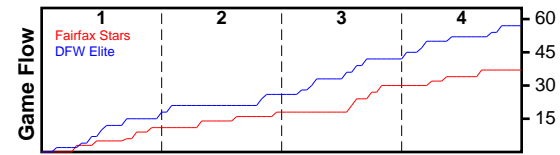

# Fairfax Stars

07/07/2018 Fairfax Stars at DFW Elite (GEYBL3)

	1	2	3	4	T
Fairfax Stars	11	7	12	7	37
DFW Elite	18	8	16	15	57

#	Name	G	MIN	FGM	FGA	FG%	2PM	2PA	2P%	3PM	3PA	3P%	FTM	FTA	FT%	OREB	DREB	REB	AST	STL	BLK	DEF	TO	PF	CHG	PM	PTS
0	Alexandra Cowan	1	18	1	10	.100	0	7	.000	1	3	.333	0	0	.000	0	0	0	1	1	0	0	1	1	0	-9	3
1	Sha'Lynn Hagans	1	20	3	10	.300	1	6	.167	2	4	.500	0	0	.000	0	1	1	2	0	0	0	3	2	0	-22	8
3	Kaniyah Harris	1	28	0	4	.000	0	2	.000	0	2	.000	0	0	.000	2	2	4	2	0	2	0	1	3	0	-19	0
10	Carly Rivera	1	31	3	3	1.000	0	0	.000	3	3	1.000	0	0	.000	0	4	4	4	1	0	0	2	0	0	-25	9
12	Aniya Bell	1	24	2	7	.286	0	4	.000	2	3	.667	1	2	.500	1	6	7	2	0	0	0	0	0	0	-20	7
14	Jacquiline Christ	1	12	1	5	.200	1	5	.200	0	0	.000	0	0	.000	5	3	8	0	0	1	0	0	1	0	2	2
20	M Tshitenge	0	0	0	0	.000	0	0	.000	0	0	.000	0	0	.000	0	0	0	0	0	0	0	0	0	0	0	0
25	Promise Cunningham	1	5	1	1	1.000	0	0	.000	1	1	1.000	0	0	.000	0	1	1	0	0	0	0	1	0	0	-2	3
31	Kinsley Lewis	1	6	0	1	.000	0	1	.000	0	0	.000	0	0	.000	1	0	1	0	0	0	0	1	0	0	-7	0
32	Shayla Nelson	1	18	3	7	.429	3	7	.429	0	0	.000	2	4	.500	7	2	9	0	0	0	0	2	1	0	-13	8
33	Samantha Brunelle	0	0	0	0	.000	0	0	.000	0	0	.000	0	0	.000	0	0	0	0	0	0	0	0	0	0	0	0
35	Azzi Fudd	0	0	0	0	.000	0	0	.000	0	0	.000	0	0	.000	0	0	0	0	0	0	0	0	0	0	0	0
	TEAM	1	0	0	0	.000	0	0	.000	0	0	.000	0	0	.000	1	0	1	0	0	0	0	0	0	0	0	0
	<b>TOTALS</b>	<b>1</b>	<b>32</b>	<b>14</b>	<b>48</b>	<b>.292</b>	<b>5</b>	<b>32</b>	<b>.156</b>	<b>9</b>	<b>16</b>	<b>.562</b>	<b>3</b>	<b>6</b>	<b>.500</b>	<b>17</b>	<b>19</b>	<b>36</b>	<b>11</b>	<b>2</b>	<b>3</b>	<b>0</b>	<b>11</b>	<b>8</b>	<b>0</b>	<b>-20</b>	<b>40</b>