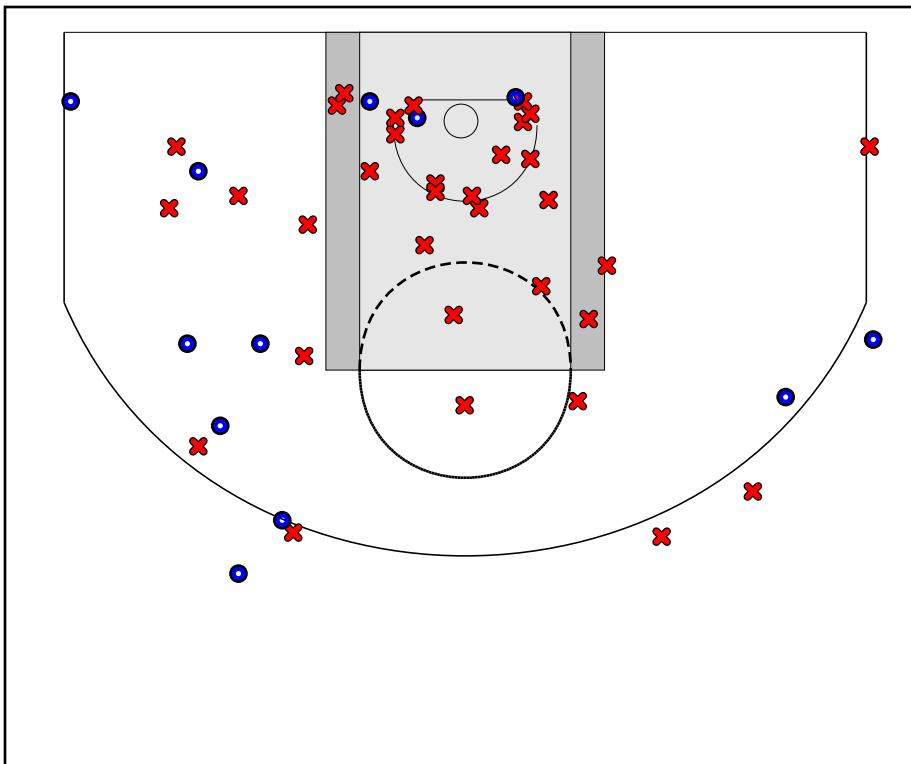

Game Summary Comparison

Statistic	Fairfax Stars	DFW Elite
Points	40	57
<i>Field Goals</i>	14 / 48	21 / 53
<i>2 Point</i>	5 / 32	8 / 27
<i>3 Point</i>	9 / 16	13 / 26
<i>Free Throws</i>	3 / 6	2 / 4
Assists	11	16
Rebounds	36	31
<i>Offensive</i>	17	13
<i>Defensive</i>	19	18
Blocks	3	2
Steals	2	7
Deflections	0	0
Turnovers	11	5
Charges Taken	0	0
Personal Fouls	8	7

Fairfax Stars