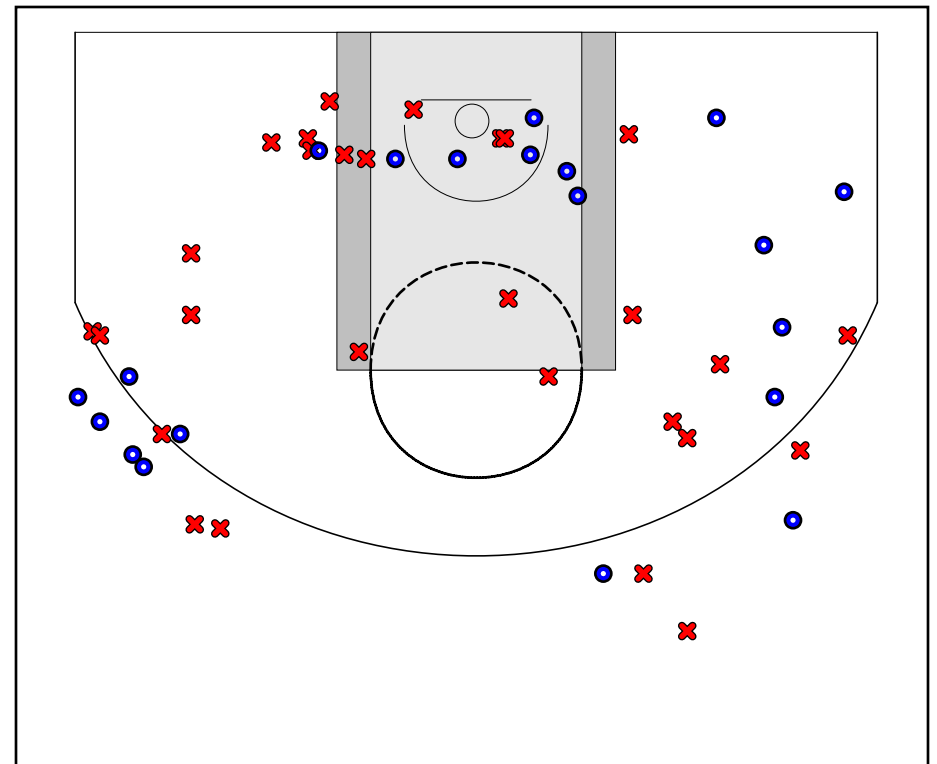

Game Summary Comparison

Statistic	Fairfax Stars	DFW Elite
Points	40	57
<i>Field Goals</i>	14 / 48	21 / 53
<i>2 Point</i>	5 / 32	8 / 27
<i>3 Point</i>	9 / 16	13 / 26
<i>Free Throws</i>	3 / 6	2 / 4
Assists	11	16
Rebounds	36	31
<i>Offensive</i>	17	13
<i>Defensive</i>	19	18
Blocks	3	2
Steals	2	7
Deflections	0	0
Turnovers	11	5
Charges Taken	0	0
Personal Fouls	8	7

DFW Elite