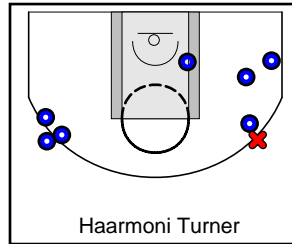

#	Name	G	MIN	FGM	FGA	FG%	2PM	2PA	2P%	3PM	3PA	3P%	FTM	FTA	FT%	OREB	DREB	REB	AST	STL	BLK	DEF	TO	PF	CHG	PM	PTS
3	N'Yah Boyd	1	5	0	3	.000	0	3	.000	0	0	.000	0	0	.000	0	2	2	1	0	0	0	0	0	0	-5	0
4	Endyia Rodgers	1	21	3	11	.273	1	6	.167	2	5	.400	0	0	.000	0	3	3	4	2	0	0	0	1	0	18	8
10	Haarmoni Turner	1	22	8	9	.889	1	1	1.000	7	8	.875	0	0	.000	3	2	5	0	1	1	0	1	1	0	9	23
12	Kyjai Miles	1	15	1	1	1.000	1	1	1.000	0	0	.000	0	0	.000	2	0	2	1	0	1	0	1	1	0	-1	2
13	Telisha Brown	1	21	2	5	.400	2	4	.500	0	1	.000	0	2	.000	0	2	2	3	2	0	0	0	0	0	28	4
15	Myra Gordon	1	25	4	12	.333	1	3	.333	3	9	.333	2	2	1.000	1	2	3	3	0	0	0	1	1	0	25	13
22	Chanielyn Galloway	1	20	1	3	.333	1	3	.333	0	0	.000	0	0	.000	4	3	7	2	1	0	0	0	1	0	26	2
25	Bria Patterson	1	28	0	4	.000	0	4	.000	0	0	.000	0	0	.000	2	3	5	2	0	0	0	1	2	0	17	0
35	Kyndall Hunter	1	8	2	5	.400	1	2	.500	1	3	.333	0	0	.000	0	0	0	0	1	0	0	1	0	0	-2	5
50	Anna McDowell	0	0	0	0	.000	0	0	.000	0	0	.000	0	0	.000	0	0	0	0	0	0	0	0	0	0	0	0
	TEAM	1	0	0	0	.000	0	0	.000	0	0	.000	0	0	.000	1	1	2	0	0	0	0	0	0	0	0	0
	TOTALS	1	32	21	53	.396	8	27	.296	13	26	.500	2	4	.500	13	18	31	16	7	2	0	5	7	0	20	57