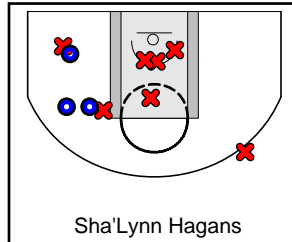

# Fairfax Stars

07/07/2018 Fairfax Stars at DFW Elite (GEYBL3)

	1	2	3	4	T
Fairfax Stars	11	7	12	7	37
DFW Elite	18	8	16	15	57

#	Name	G	MIN	FGM	FGA	FG%	2PM	2PA	2P%	3PM	3PA	3P%	FTM	FTA	FT%	OREB	DREB	REB	AST	STL	BLK	DEF	TO	PF	CHG	PM	PTS
0	Alexandra Cowan	1	18	1	10	.100	0	7	.000	1	3	.333	0	0	.000	0	0	0	1	1	0	0	1	1	0	-9	3
1	Sha'Lynn Hagans	1	20	3	10	.300	1	6	.167	2	4	.500	0	0	.000	0	1	1	2	0	0	0	3	2	0	-22	8
3	Kaniyah Harris	1	28	0	4	.000	0	2	.000	0	2	.000	0	0	.000	2	2	4	2	0	2	0	1	3	0	-19	0
10	Carly Rivera	1	31	3	3	1.000	0	0	.000	3	3	1.000	0	0	.000	0	4	4	4	1	0	0	2	0	0	-25	9
12	Aniya Bell	1	24	2	7	.286	0	4	.000	2	3	.667	1	2	.500	1	6	7	2	0	0	0	0	0	0	-20	7
14	Jacquiline Christ	1	12	1	5	.200	1	5	.200	0	0	.000	0	0	.000	5	3	8	0	0	1	0	0	1	0	2	2
20	M Tshitenge	0	0	0	0	.000	0	0	.000	0	0	.000	0	0	.000	0	0	0	0	0	0	0	0	0	0	0	0
25	Promise Cunningham	1	5	1	1	1.000	0	0	.000	1	1	1.000	0	0	.000	0	1	1	0	0	0	0	1	0	0	-2	3
31	Kinsley Lewis	1	6	0	1	.000	0	1	.000	0	0	.000	0	0	.000	1	0	1	0	0	0	0	1	0	0	-7	0
32	Shayla Nelson	1	18	3	7	.429	3	7	.429	0	0	.000	2	4	.500	7	2	9	0	0	0	0	2	1	0	-13	8
33	Samantha Brunelle	0	0	0	0	.000	0	0	.000	0	0	.000	0	0	.000	0	0	0	0	0	0	0	0	0	0	0	0
35	Azzi Fudd	0	0	0	0	.000	0	0	.000	0	0	.000	0	0	.000	0	0	0	0	0	0	0	0	0	0	0	0
	TEAM	1	0	0	0	.000	0	0	.000	0	0	.000	0	0	.000	1	0	1	0	0	0	0	0	0	0	0	0
	<b>TOTALS</b>	<b>1</b>	<b>32</b>	<b>14</b>	<b>48</b>	<b>.292</b>	<b>5</b>	<b>32</b>	<b>.156</b>	<b>9</b>	<b>16</b>	<b>.562</b>	<b>3</b>	<b>6</b>	<b>.500</b>	<b>17</b>	<b>19</b>	<b>36</b>	<b>11</b>	<b>2</b>	<b>3</b>	<b>0</b>	<b>11</b>	<b>8</b>	<b>0</b>	<b>-20</b>	<b>40</b>