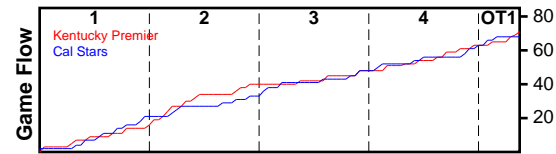

Kentucky Premier

07/07/2018 Kentucky Premier at Cal Stars (GEYBL3)

	1	2	3	4	OT1	T
Kentucky Premier	16	24	8	15	8	71
Cal Stars	21	12	15	15	5	68

#	Name	G	MIN	FGM	FGA	FG%	2PM	2PA	2P%	3PM	3PA	3P%	FTM	FTA	FT%	OREB	DREB	REB	AST	STL	BLK	DEF	TO	PF	CHG	PM	PTS
3	Kennedy Igo	1	23	4	11	.364	3	7	.429	1	4	.250	0	0	.000	2	0	2	3	2	0	0	2	1	0	-1	9
4	Joelle JOhnson	1	5	0	1	.000	0	1	.000	0	0	.000	0	0	.000	1	0	1	0	0	0	0	0	1	0	-2	0
5	Ashlee harris	1	17	3	4	.750	2	3	.667	1	1	1.000	0	0	.000	0	0	0	1	0	0	0	2	0	0	-2	7
11	Maaliya Owens	1	4	0	2	.000	0	0	.000	0	2	.000	0	0	.000	0	0	0	0	0	0	0	0	1	0	0	0
12	Jillian Hayes	1	19	4	10	.400	4	9	.444	0	1	.000	2	3	.667	1	5	6	1	2	0	0	1	1	0	9	10
14	Courtney Hurst	0	0	0	0	.000	0	0	.000	0	0	.000	0	0	.000	0	0	0	0	0	0	0	0	0	0	0	0
15	Lauren Schwartz	1	29	2	7	.286	2	5	.400	0	2	.000	3	4	.750	1	4	5	5	2	0	0	0	0	0	-3	7
21	Kaiya Wynn	1	4	0	1	.000	0	1	.000	0	0	.000	0	0	.000	0	0	0	0	0	0	0	0	0	0	-4	0
22	Kristen Clemons	1	11	1	2	.500	1	2	.500	0	0	.000	2	2	1.000	1	2	3	1	0	0	0	1	1	0	2	4
23	Maddie Scherr	1	32	4	12	.333	2	8	.250	2	4	.500	2	2	1.000	2	6	8	5	4	0	0	2	0	0	7	12
25	Erin Toller	0	0	0	0	.000	0	0	.000	0	0	.000	0	0	.000	0	0	0	0	0	0	0	0	0	0	0	0
32	Emma King	1	16	5	12	.417	0	4	.000	5	8	.625	0	1	.000	2	3	5	1	0	2	0	0	3	0	13	15
34	Cameron Browning	1	21	3	6	.500	3	6	.500	0	0	.000	1	2	.500	3	2	5	2	3	0	0	3	6	0	-4	7
	TEAM	1	0	0	0	.000	0	0	.000	0	0	.000	0	0	.000	0	1	1	0	0	0	0	0	0	0	0	0
	TOTALS	1	32	26	68	.382	17	46	.370	9	22	.409	10	14	.714	13	23	36	19	13	2	0	11	14	0	3	71