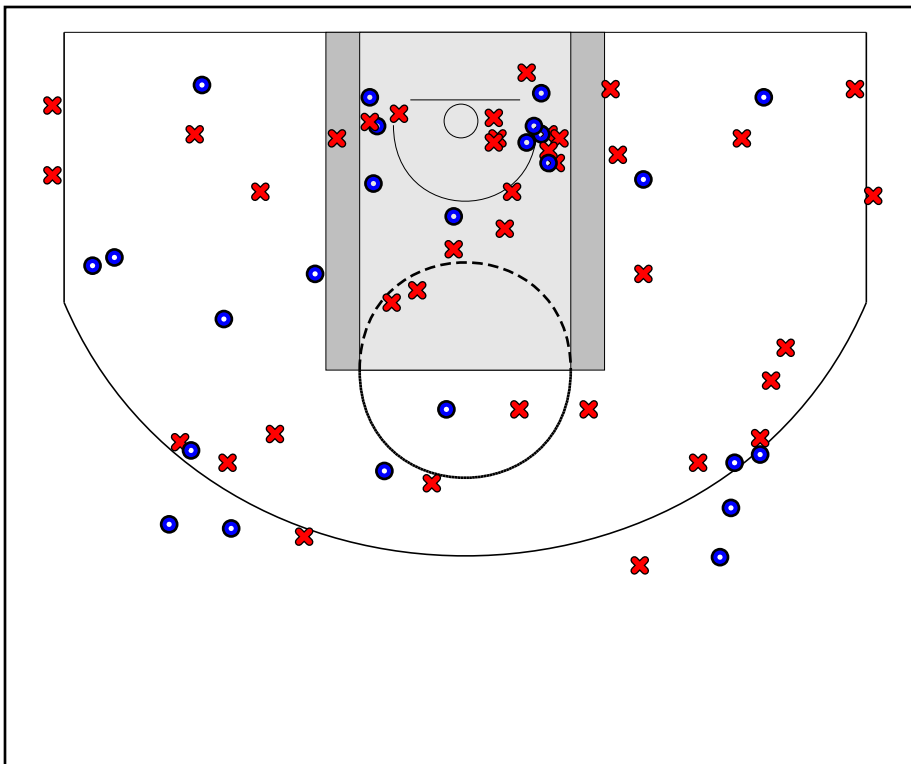

Game Summary Comparison

Statistic	Kentucky Premier	Cal Stars
Points	71	68
<i>Field Goals</i>	26 / 68	26 / 58
<i>2 Point</i>	17 / 46	18 / 35
<i>3 Point</i>	9 / 22	8 / 23
<i>Free Throws</i>	10 / 14	8 / 12
Assists	19	20
Rebounds	36	39
<i>Offensive</i>	13	9
<i>Defensive</i>	23	30
Blocks	2	4
Steals	13	7
Deflections	0	0
Turnovers	11	18
Charges Taken	0	1
Personal Fouls	14	12

Kentucky Premier