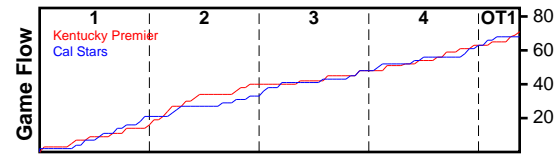

Cal Stars

07/07/2018 Kentucky Premier at Cal Stars (GEYBL3)

	1	2	3	4	OT1	T
Kentucky Premier	16	24	8	15	8	71
Cal Stars	21	12	15	15	5	68