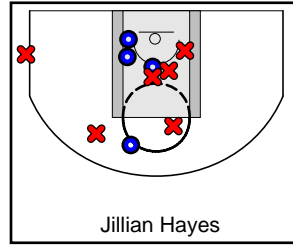

Kentucky Premier

07/07/2018 Kentucky Premier at Cal Stars (GEYBL3)

	1	2	3	4	OT1	T
Kentucky Premier	16	24	8	15	8	71
Cal Stars	21	12	15	15	5	68

#	Name	G	MIN	FGM	FGA	FG%	2PM	2PA	2P%	3PM	3PA	3P%	FTM	FTA	FT%	OREB	DREB	REB	AST	STL	BLK	DEF	TO	PF	CHG	PM	PTS
3	Kennedy Igo	1	23	4	11	.364	3	7	.429	1	4	.250	0	0	.000	2	0	2	3	2	0	0	2	1	0	-1	9
4	Joelle JOhnson	1	5	0	1	.000	0	1	.000	0	0	.000	0	0	.000	1	0	1	0	0	0	0	0	1	0	-2	0
5	Ashlee harris	1	17	3	4	.750	2	3	.667	1	1	1.000	0	0	.000	0	0	0	1	0	0	0	2	0	0	-2	7
11	Maaliya Owens	1	4	0	2	.000	0	0	.000	0	2	.000	0	0	.000	0	0	0	0	0	0	0	0	1	0	0	0
12	Jillian Hayes	1	19	4	10	.400	4	9	.444	0	1	.000	2	3	.667	1	5	6	1	2	0	0	1	1	0	9	10
14	Courtney Hurst	0	0	0	0	.000	0	0	.000	0	0	.000	0	0	.000	0	0	0	0	0	0	0	0	0	0	0	0
15	Lauren Schwartz	1	29	2	7	.286	2	5	.400	0	2	.000	3	4	.750	1	4	5	5	2	0	0	0	0	0	-3	7
21	Kaiya Wynn	1	4	0	1	.000	0	1	.000	0	0	.000	0	0	.000	0	0	0	0	0	0	0	0	0	0	-4	0
22	Kristen Clemons	1	11	1	2	.500	1	2	.500	0	0	.000	2	2	1.000	1	2	3	1	0	0	0	1	1	0	2	4
23	Maddie Scherr	1	32	4	12	.333	2	8	.250	2	4	.500	2	2	1.000	2	6	8	5	4	0	0	2	0	0	7	12
25	Erin Toller	0	0	0	0	.000	0	0	.000	0	0	.000	0	0	.000	0	0	0	0	0	0	0	0	0	0	0	0
32	Emma King	1	16	5	12	.417	0	4	.000	5	8	.625	0	1	.000	2	3	5	1	0	2	0	0	3	0	13	15
34	Cameron Browning	1	21	3	6	.500	3	6	.500	0	0	.000	1	2	.500	3	2	5	2	3	0	0	3	6	0	-4	7
	TEAM	1	0	0	0	.000	0	0	.000	0	0	.000	0	0	.000	0	1	1	0	0	0	0	0	0	0	0	0
	TOTALS	1	32	26	68	.382	17	46	.370	9	22	.409	10	14	.714	13	23	36	19	13	2	0	11	14	0	3	71