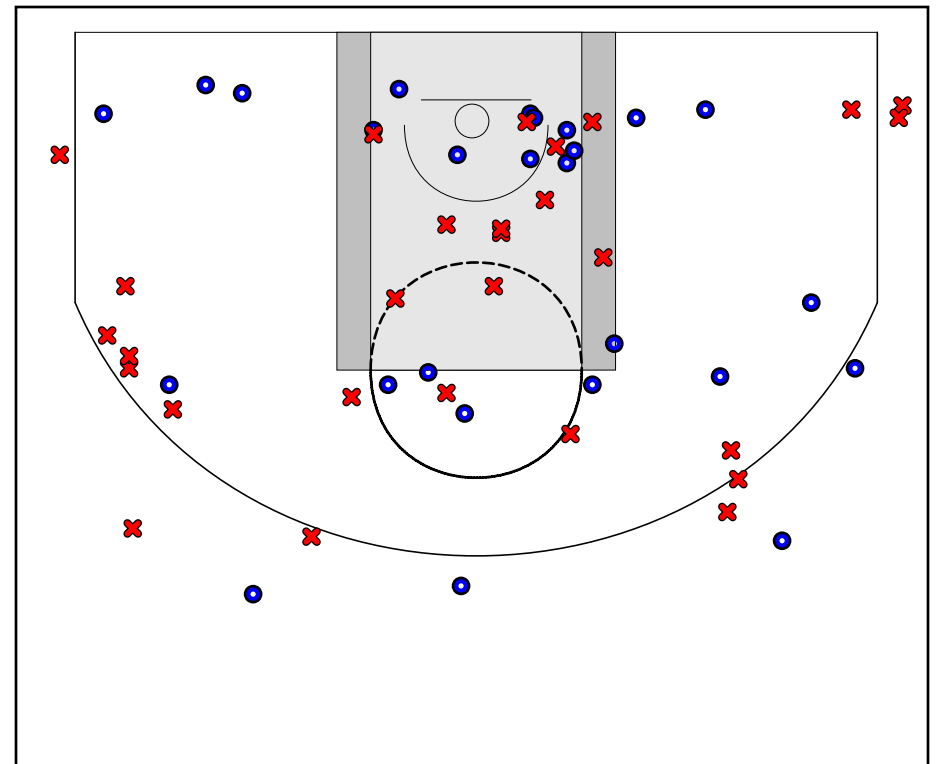

Game Summary Comparison

Statistic	Kentucky Premier	Cal Stars
Points	71	68
<i>Field Goals</i>	26 / 68	26 / 58
<i>2 Point</i>	17 / 46	18 / 35
<i>3 Point</i>	9 / 22	8 / 23
<i>Free Throws</i>	10 / 14	8 / 12
Assists	19	20
Rebounds	36	39
<i>Offensive</i>	13	9
<i>Defensive</i>	23	30
Blocks	2	4
Steals	13	7
Deflections	0	0
Turnovers	11	18
Charges Taken	0	1
Personal Fouls	14	12

Cal Stars