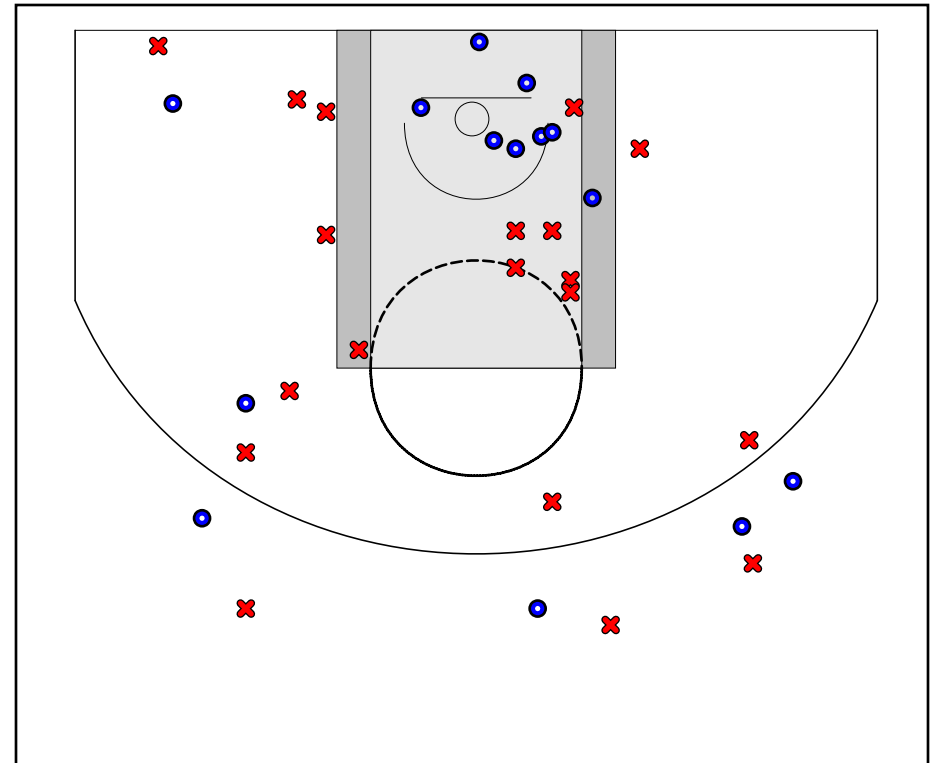

Tree of Hope