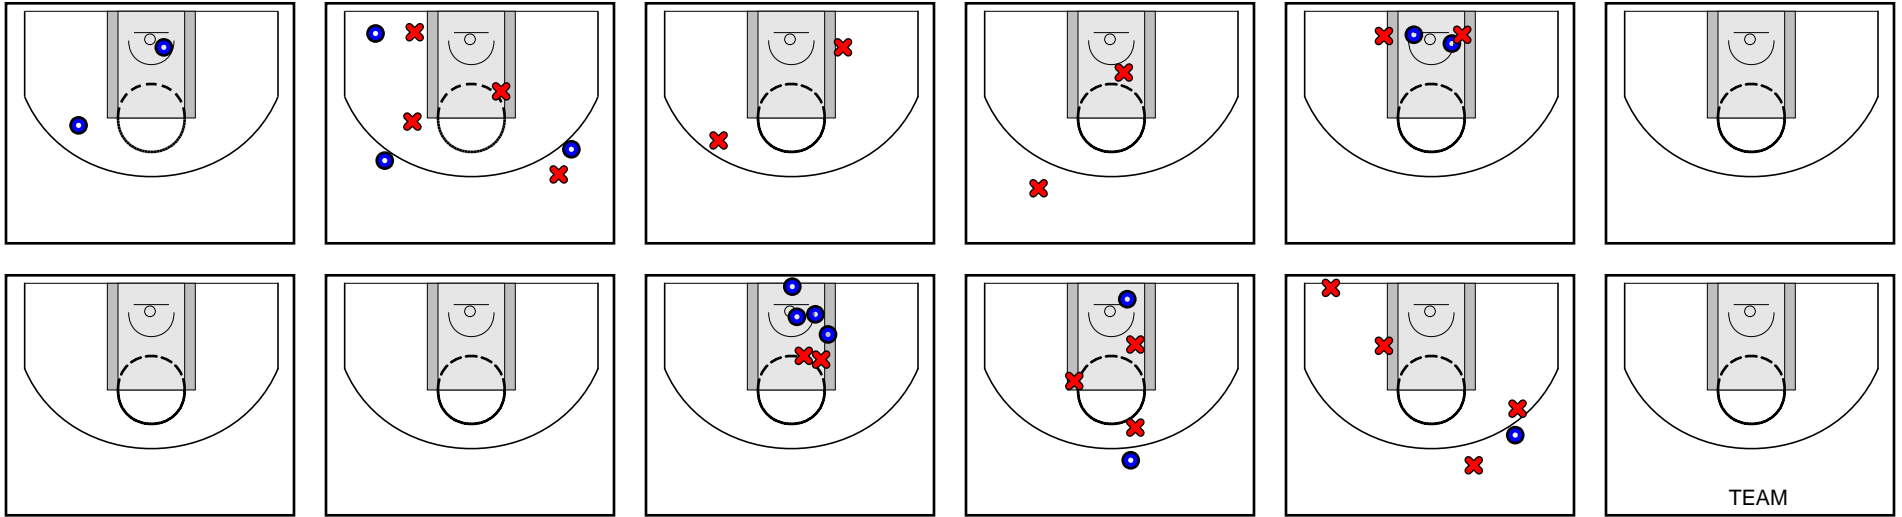

#	Name	G	MIN	FGM	FGA	FG%	2PM	2PA	2P%	3PM	3PA	3P%	FTM	FTA	FT%	OREB	DREB	REB	AST	STL	BLK	DEF	TO	PF	CHG	PM	PTS
1		1	23	2	3	.667	1	1	1.000	1	2	.500	0	1	.000	0	0	0	0	0	0	0	1	0	0	2	5
5		1	21	3	7	.429	0	2	.000	3	5	.600	0	0	.000	1	1	2	1	0	0	0	4	1	0	3	9
10		1	18	0	2	.000	0	2	.000	0	0	.000	0	0	.000	1	2	3	0	1	0	0	1	2	0	0	0
11		1	7	0	3	.000	0	2	.000	0	1	.000	0	0	.000	1	0	1	1	1	0	0	1	0	0	5	0
13		1	32	2	5	.400	2	5	.400	0	0	.000	2	2	1.000	3	1	4	0	1	0	0	3	3	0	3	6
15		1	6	0	2	.000	0	2	.000	0	0	.000	0	0	.000	0	3	3	0	0	0	0	0	0	0	-1	0
22		0	0	0	0	.000	0	0	.000	0	0	.000	0	0	.000	0	0	0	0	0	0	0	0	0	0	0	0
23		1	6	0	0	.000	0	0	.000	0	0	.000	0	0	.000	0	0	0	0	1	0	0	0	1	0	-3	0
33		1	15	4	6	.667	4	6	.667	0	0	.000	1	2	.500	2	4	6	3	2	0	0	2	4	0	11	9
35		1	24	2	6	.333	1	3	.333	1	3	.333	3	4	.750	2	5	7	3	3	0	0	4	2	0	8	8
42		1	14	1	6	.167	0	1	.000	1	5	.200	0	0	.000	1	3	4	2	0	0	0	0	1	0	2	3
	TEAM	0	0	0	0	.000	0	0	.000	0	0	.000	0	0	.000	0	0	0	0	0	0	0	0	0	0	0	0
	TOTALS	1	32	14	40	.350	8	24	.333	6	16	.375	6	9	.667	11	19	30	10	9	0	0	16	14	0	6	40