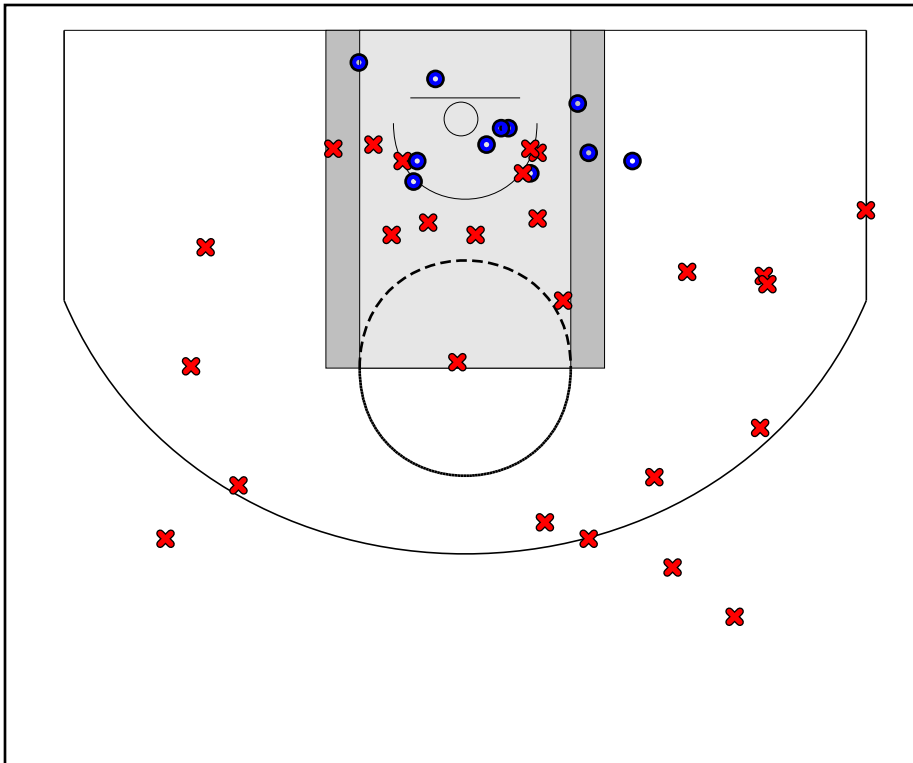

Game Summary Comparison

Statistic	Carolina Flames	Tree of Hope
Points	34	40
<i>Field Goals</i>	11 / 38	14 / 40
<i>2 Point</i>	11 / 26	8 / 24
<i>3 Point</i>	0 / 12	6 / 16
<i>Free Throws</i>	12 / 15	6 / 9
Assists	7	10
Rebounds	29	30
<i>Offensive</i>	11	11
<i>Defensive</i>	18	19
Blocks	6	0
Steals	9	9
Deflections	0	0
Turnovers	17	16
Charges Taken	0	0
Personal Fouls	13	14

Carolina Flames