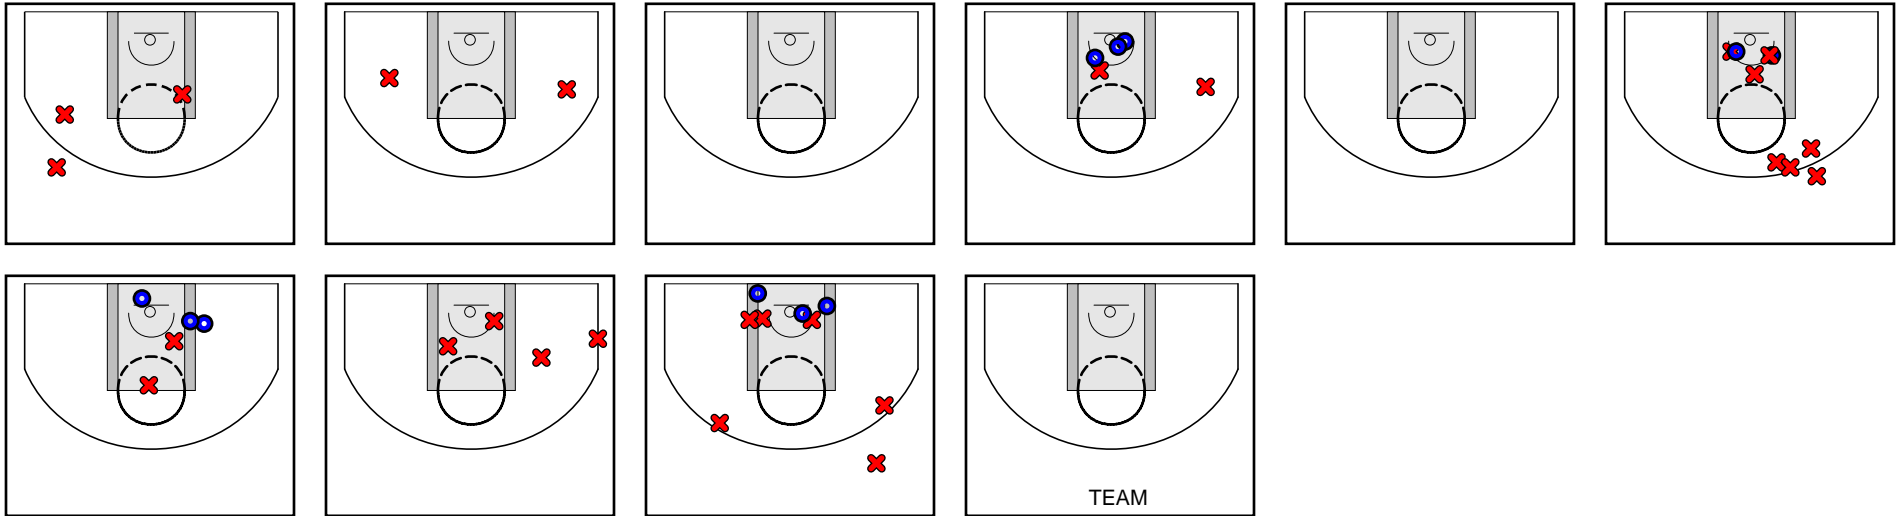

#	Name	G	MIN	FGM	FGA	FG%	2PM	2PA	2P%	3PM	3PA	3P%	FTM	FTA	FT%	OREB	DREB	REB	AST	STL	BLK	DEF	TO	PF	CHG	PM	PTS
2		1	27	0	3	.000	0	1	.000	0	2	.000	3	3	1.000	0	3	3	3	1	0	0	4	3	0	-5	3
3		1	15	0	2	.000	0	0	.000	0	2	.000	3	4	.750	2	0	2	0	0	0	0	2	0	0	-2	3
4		1	3	0	0	.000	0	0	.000	0	0	.000	0	0	.000	0	0	0	0	0	0	0	1	0	0	-4	0
13		1	23	3	5	.600	3	4	.750	0	1	.000	0	0	.000	0	1	1	0	1	0	0	4	1	0	-4	6
21		1	7	0	0	.000	0	0	.000	0	0	.000	1	2	.500	1	0	1	0	0	0	0	0	0	0	0	1
22		1	26	2	9	.222	2	6	.333	0	3	.000	2	2	1.000	3	1	4	2	3	2	0	0	2	0	-7	6
23		1	17	3	5	.600	3	5	.600	0	0	.000	0	0	.000	3	5	8	1	1	4	0	2	3	0	-3	6
31		1	16	0	4	.000	0	3	.000	0	1	.000	0	0	.000	0	4	4	0	2	0	0	2	1	0	1	0
32		1	30	3	10	.300	3	7	.429	0	3	.000	3	4	.750	2	4	6	1	1	0	0	3	2	0	-6	9
	TEAM	0	0	0	0	.000	0	0	.000	0	0	.000	0	0	.000	0	0	0	0	0	0	0	0	0	0	0	0
	TOTALS	1	32	11	38	.289	11	26	.423	0	12	.000	12	15	.800	11	18	29	7	9	6	0	17	13	0	-6	34